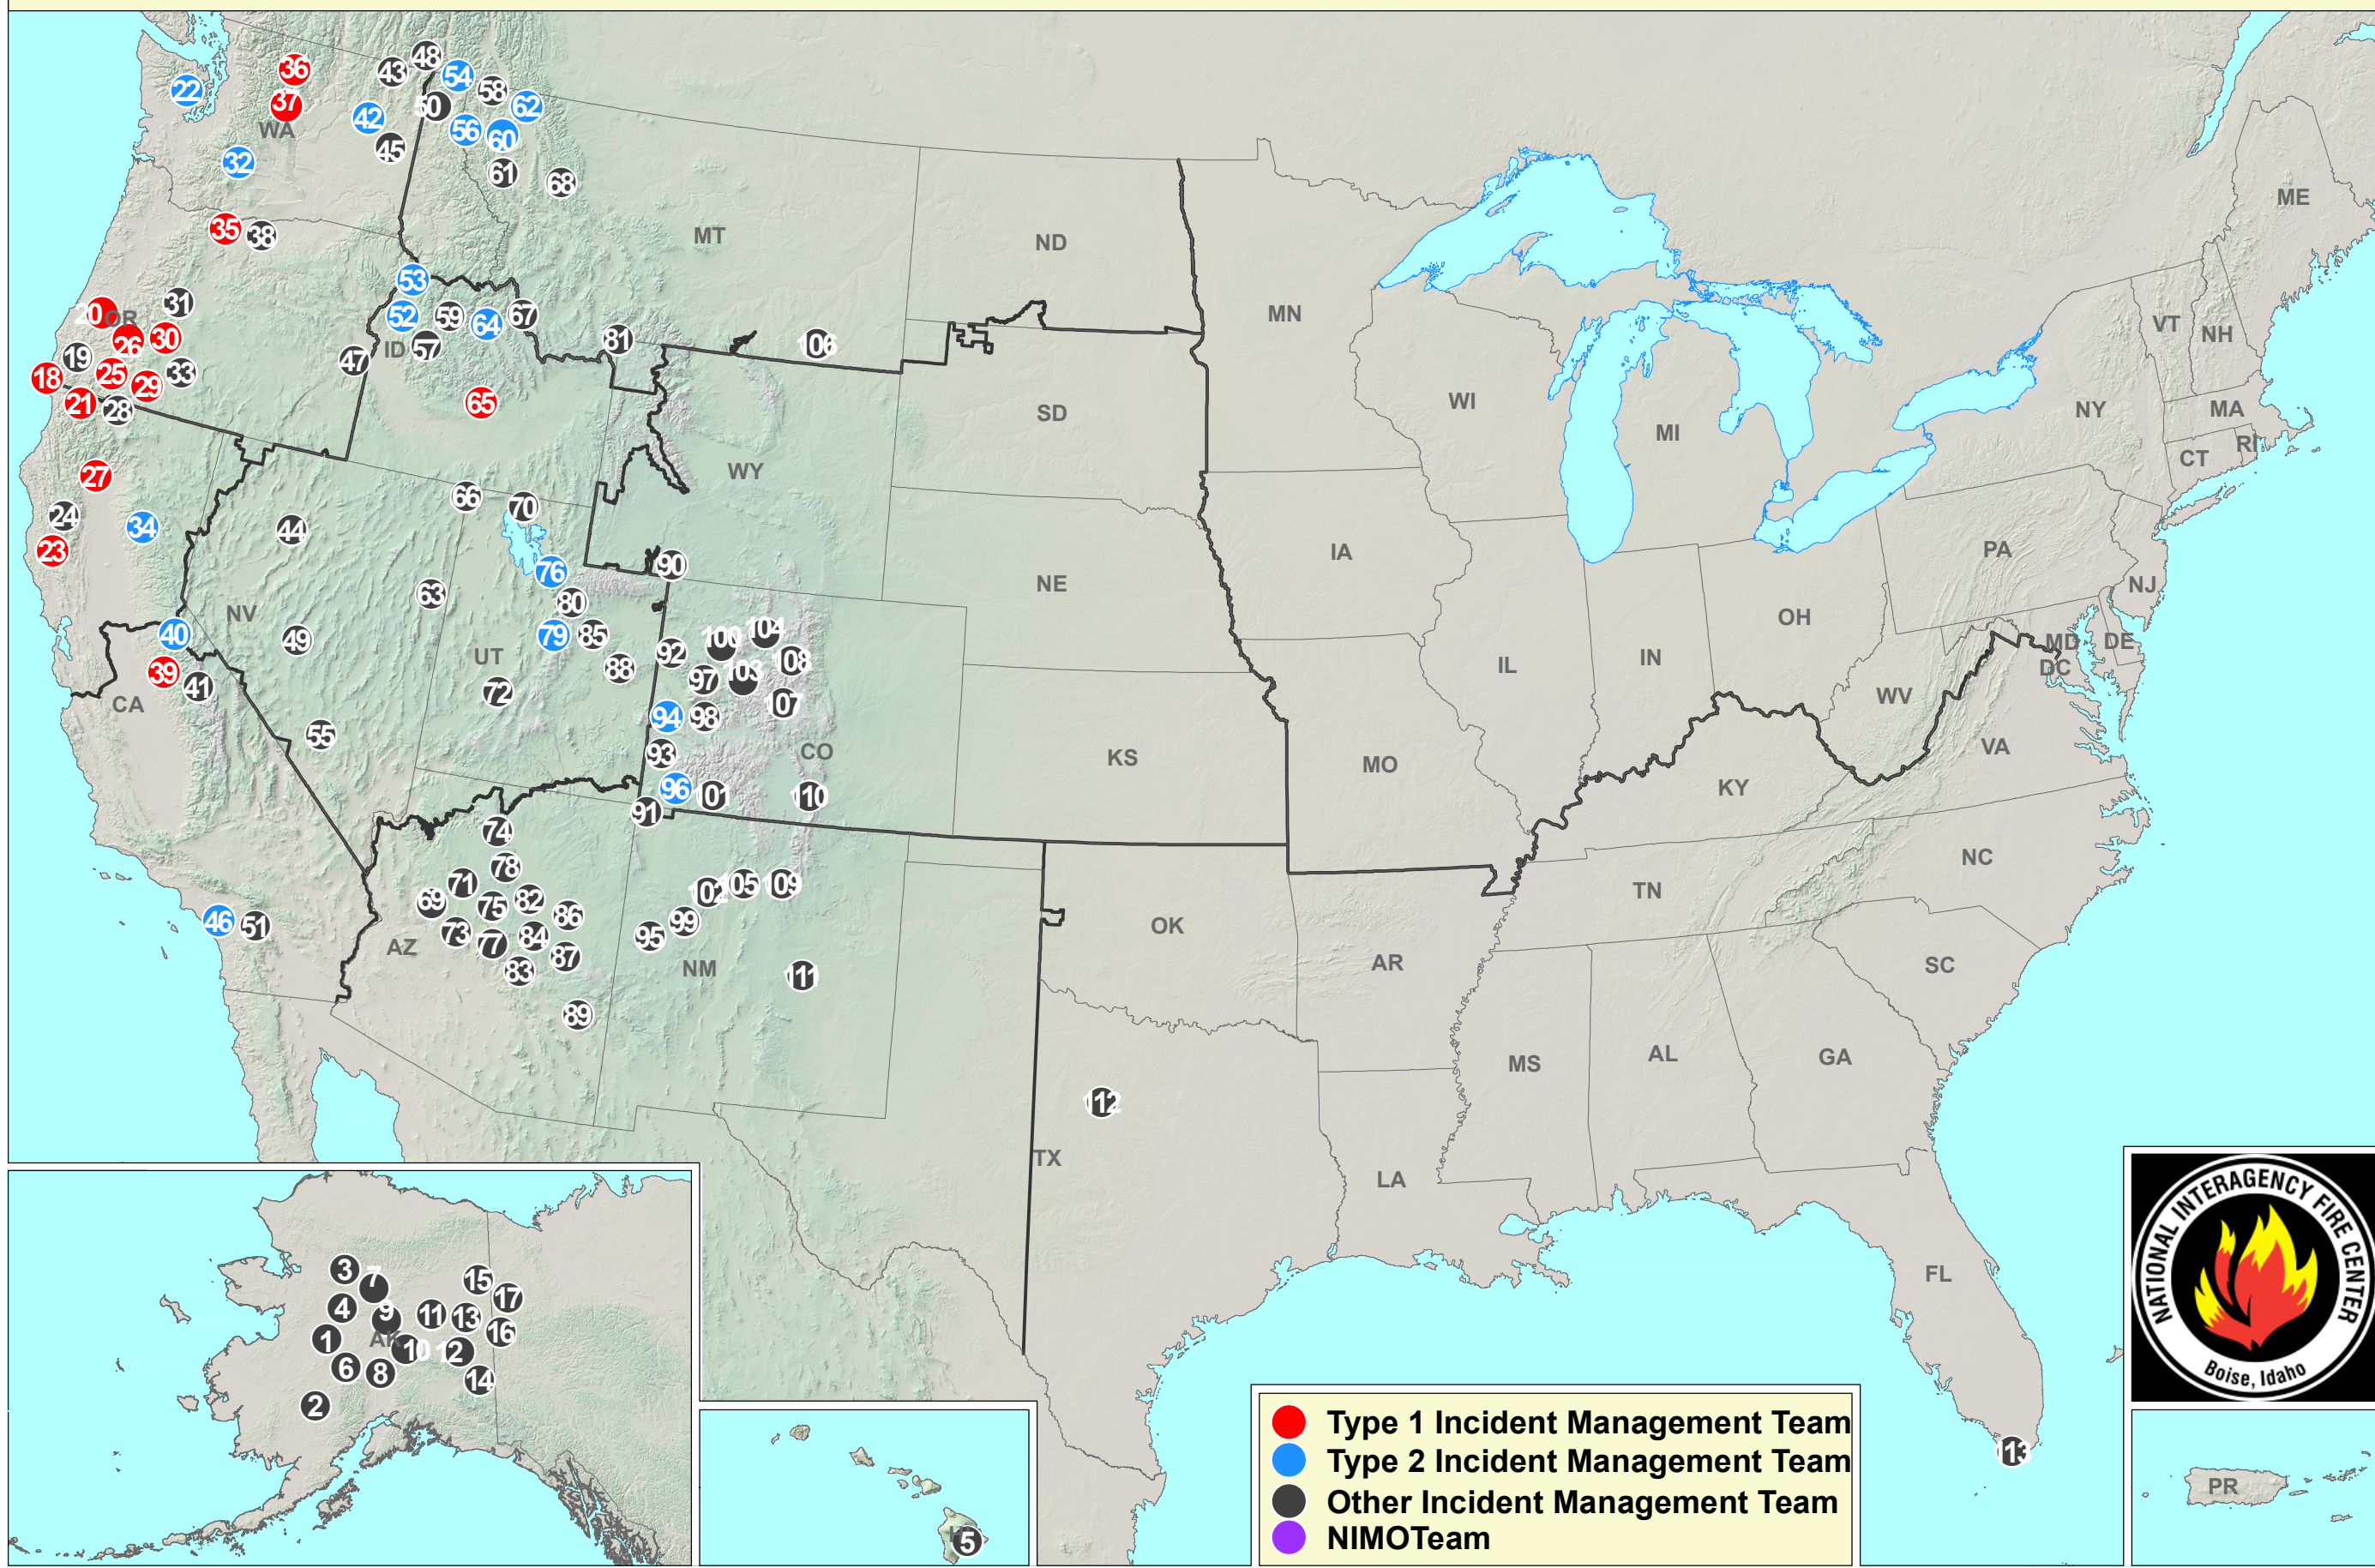

Current Large Incidents

August 10, 2018

- 1 WHITE MOUNTAIN CREEK
- 2 DOOR MOUNTAINS
- 3 DENIKTAW RIDGE
- 4 DULBY HOT SPRINGS
- 5 KEAUHOU RANCH BRUSH FIRE
- 6 SWIFT FORK
- 7 RADIO CREEK
- 8 LYNX CREEK
- 9 LITTLE MELOZITNA RIVER
- 10 ZITZIANA RIVER
- 11 WEBBER CREEK
- 12 DOME CREEK
- 13 EUREKA CREEK
- 14 TAITXSALDA HILL
- 15 KEVINJIK
- 16 ANDREW CREEK
- 17 EDWARDS CREEK
- 18 KLONDIKE
- 19 GARNER COMPLEX
- 20 SNOW SHOE
- 21 NATCHEZ
- 22 MAPLE
- 23 MENDOCINO COMPLEX
- 24 EEL
- 25 TAYLOR CREEK
- 26 COLUMBUS
- 27 CARR
- 28 HENDRIX
- 29 ROUND TOP

- 30 MILES FIRE
- 31 TIMBER CRATER 6
- 32 MIRIAM
- 33 TIMBER CRATER 10
- 34 MURPHY
- 35 SOUTH VALLEY ROAD
- 36 CRESCENT MOUNTAIN
- 37 COUGAR CREEK
- 38 LONG HOLLOW 0806 RN
- 39 FERGUSON
- 40 DONNELL
- 41 LIONS
- 42 ANGEL SPRINGS
- 43 SHEEP CREEK
- 44 WILLOW
- 45 SILVER LAKE
- 46 HOLY
- 47 TWIN SPRINGS
- 48 COPPER MOUNTAIN
- 49 BROAD
- 50 ALPINE
- 51 CRANSTON
- 52 MESA
- 53 RATTLESNAKE CREEK
- 54 DAVIS
- 55 AREA 19
- 56 COUGAR
- 57 LODGEPOLE
- 58 SMITH CREEK

- 59 KIWAH
- 60 TENMILE
- 61 GARDEN CREEK
- 62 PORCUPINE
- 63 CHIN CREEK
- 64 RABBIT FOOT
- 65 SHARPS
- 66 GOOSE CREEK
- 67 GOLDSTONE
- 68 BROWNSTONE
- 69 STUBBS
- 70 HANSEL POINT
- 71 BALD
- 72 COVE CREEK
- 73 PLATYPUS
- 74 OBI
- 75 RHINO
- 76 COAL HOLLOW
- 77 DEER
- 78 SEEP
- 79 HILL TOP
- 80 WILLOW CREEK
- 81 BACON RIND
- 82 BRISTOW
- 83 BEARS
- 84 GRAMA
- 85 DOLLAR RIDGE
- 86 RANCH
- 87 HUB POINT

- 88 BEAR TRAP
- 89 ROSE
- 90 LANEY RIM
- 91 MOCCASIN MESA
- 92 RED CANYON
- 93 WEST GUARD
- 94 BULL DRAW
- 95 KNOB
- 96 PLATEAU
- 97 CACHE CREEK
- 98 BUTTERMILK
- 99 MARIPOSA
- 100 CABIN LAKE
- 101 BURRO
- 102 VENADO
- 103 LAKE CHRISTINE
- 104 SILVER CREEK
- 105 HIDDEN VALLEY
- 106 COAL
- 107 WESTON PASS
- 108 SUGARLOAF
- 109 SARCA
- 110 SPRING CREEK
- 111 ROAD RUNNER
- 112 RANGER
- 113 LARD CAN