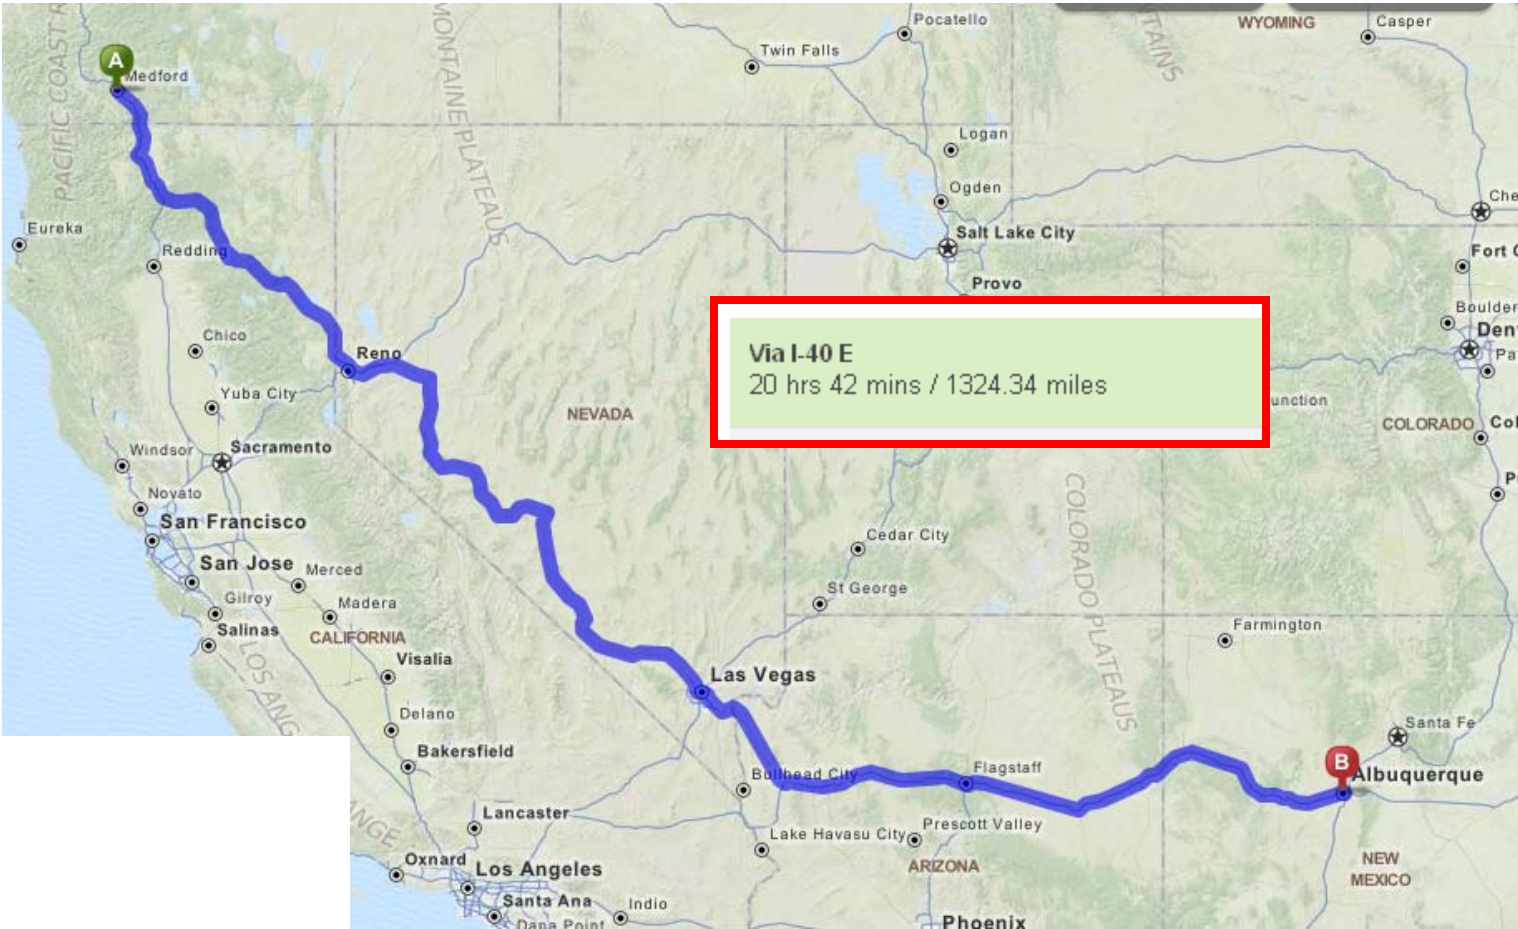

MEDFORD TO PHOENIX

FLY KIT DRIVING ESTIMATES

Estimate:

1 night motel
2 days driving

Plan:

Day 1 -Leave Medford
Spend Night Past LA

Day 2 - Drive to Phoenix/Fire Camp

NOTE: These estimates are for "getting a general idea" use only.

MEDFORD TO ABQ

Estimate:
 1 night motel
 2 days driving

Plan (Best Case):
 Day 1 -Leave Medford
 Spend Night Las Vegas

Day 2 - Drive to ABQ/Fire Camp

NOTE: These estimates are for “getting a general idea” use only.

MEDFORD TO DENVER

FLY KIT DRIVING ESTIMATES

Estimate:

1 night motel

2 days driving

Plan (Best Case):

Day 1 -Leave Medford

Spend Night Salt Lake

Day 2 - Drive to Denver/Fire Camp

NOTE: These estimates are for “getting a general idea” use only.