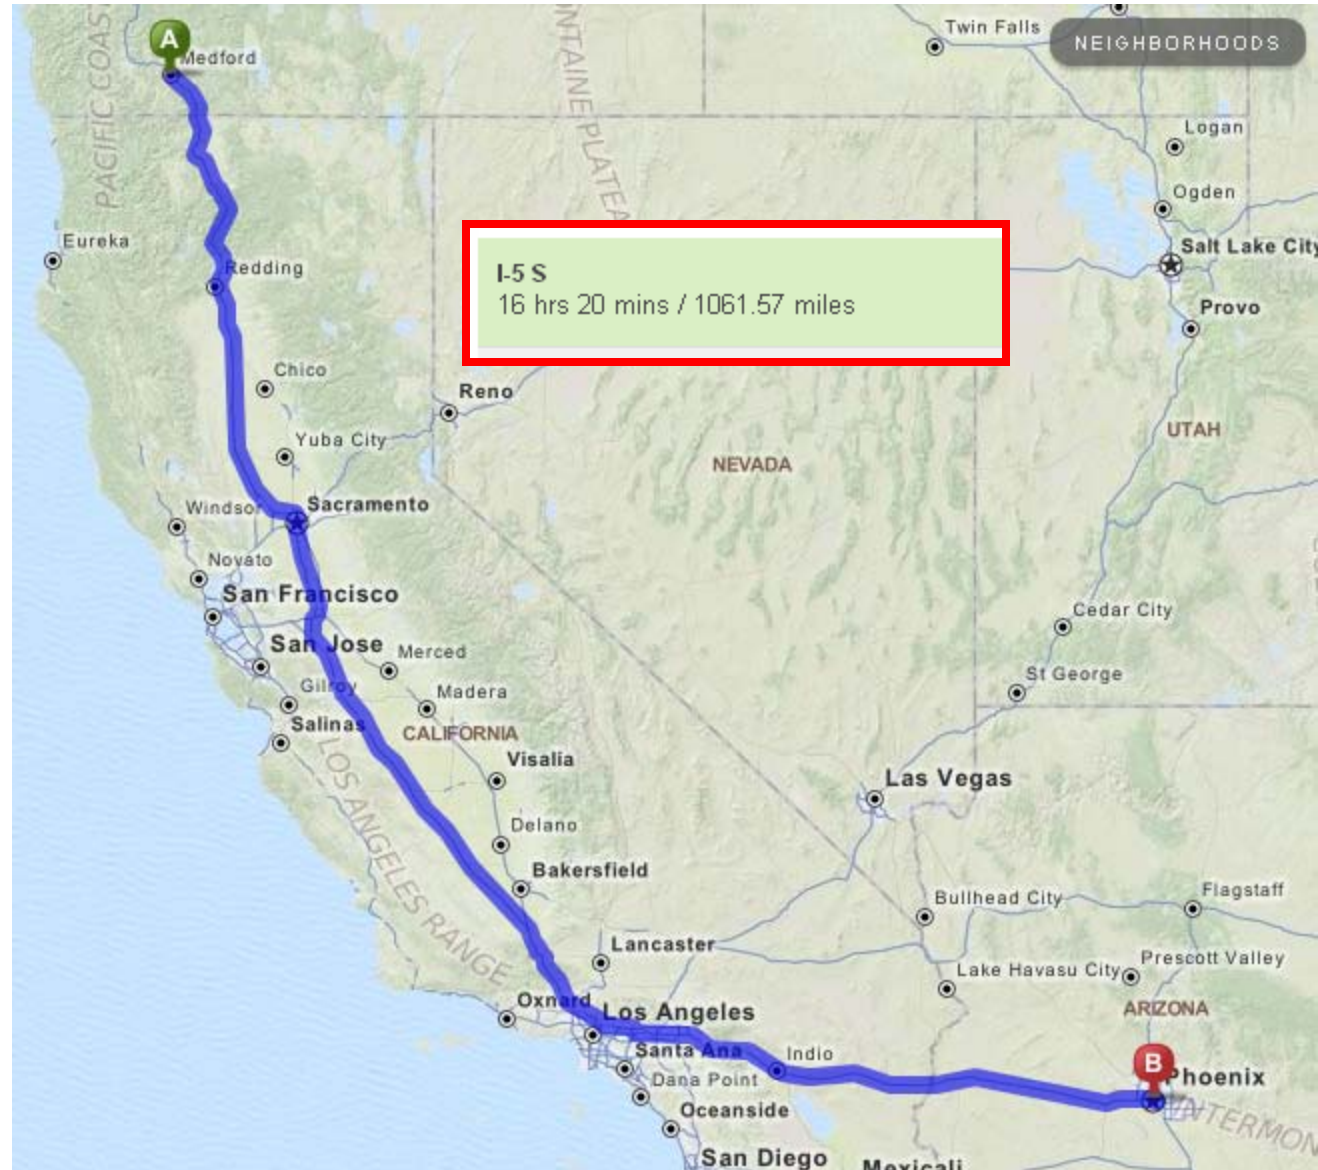

MEDFORD TO PHOENIX

FLY KIT DRIVING ESTIMATES

Estimate:

1 night motel
2 days driving

Plan:

Day 1 -Leave Medford
Spend Night Past LA

Day 2 - Drive to Phoenix/Fire Camp

NOTE: These estimates are for "getting a general idea" use only.

MEDFORD TO ABQ

Estimate:
 1 night motel
 2 days driving

Plan (Best Case):
 Day 1 -Leave Medford
 Spend Night Las Vegas

Day 2 - Drive to ABQ/Fire Camp

NOTE: These estimates are for “getting a general idea” use only.

MEDFORD TO DENVER

FLY KIT DRIVING ESTIMATES

Estimate:

1 night motel

2 days driving

Plan (Best Case):

Day 1 -Leave Medford

Spend Night Salt Lake

Day 2 - Drive to Denver/Fire Camp

NOTE: These estimates are for “getting a general idea” use only.