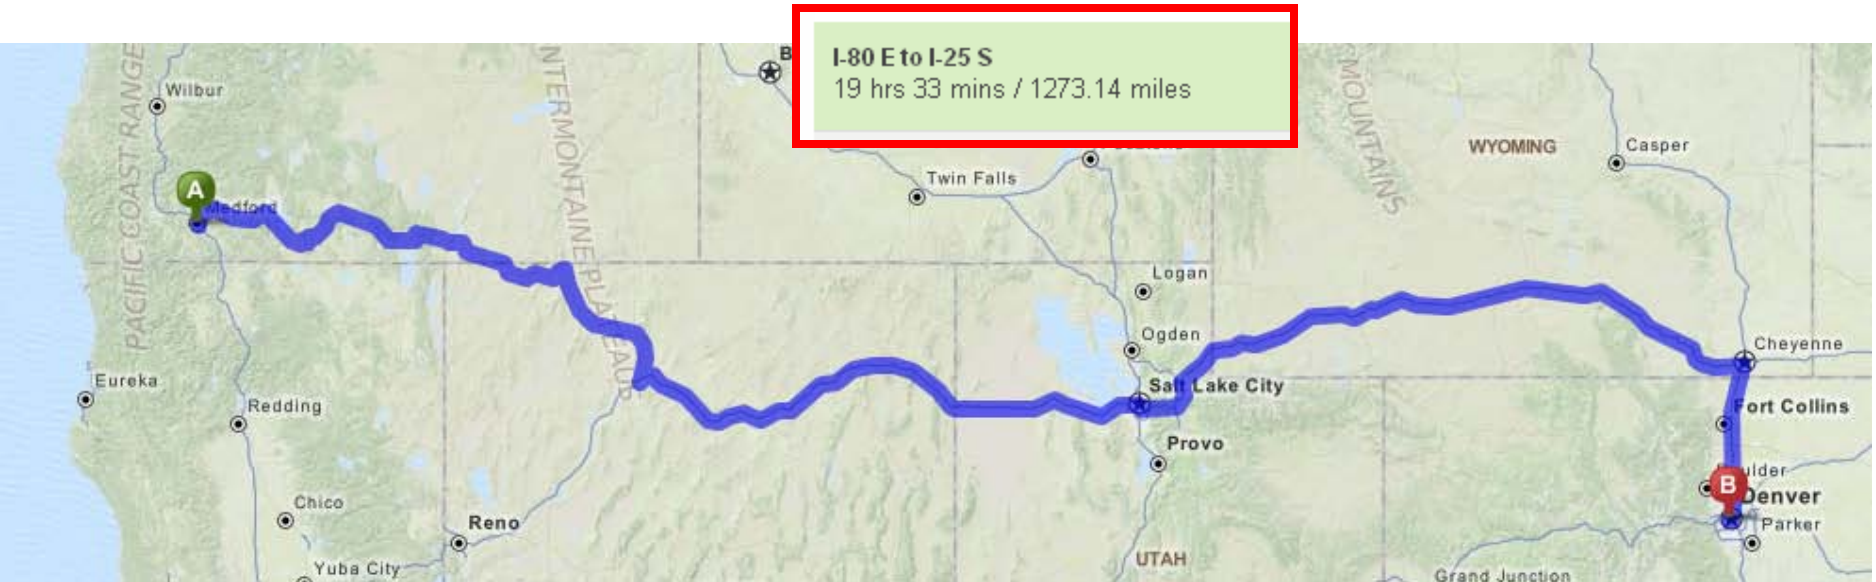

MEDFORD TO PHOENIX

FLY KIT DRIVING ESTIMATES

Estimate:

1 night motel
2 days driving

Plan:

Day 1 -Leave Medford
Spend Night Past LA

Day 2 - Drive to Phoenix/Fire Camp

NOTE: These estimates are for "getting a general idea" use only.

MEDFORD TO ABQ

Estimate:
 1 night motel
 2 days driving

Plan (Best Case):
 Day 1 -Leave Medford
 Spend Night Las Vegas

Day 2 - Drive to ABQ/Fire Camp

NOTE: These estimates are for “getting a general idea” use only.

MEDFORD TO DENVER

FLY KIT DRIVING ESTIMATES

Estimate:

1 night motel

2 days driving

Plan (Best Case):

Day 1 -Leave Medford

Spend Night Salt Lake

Day 2 - Drive to Denver/Fire Camp

NOTE: These estimates are for “getting a general idea” use only.