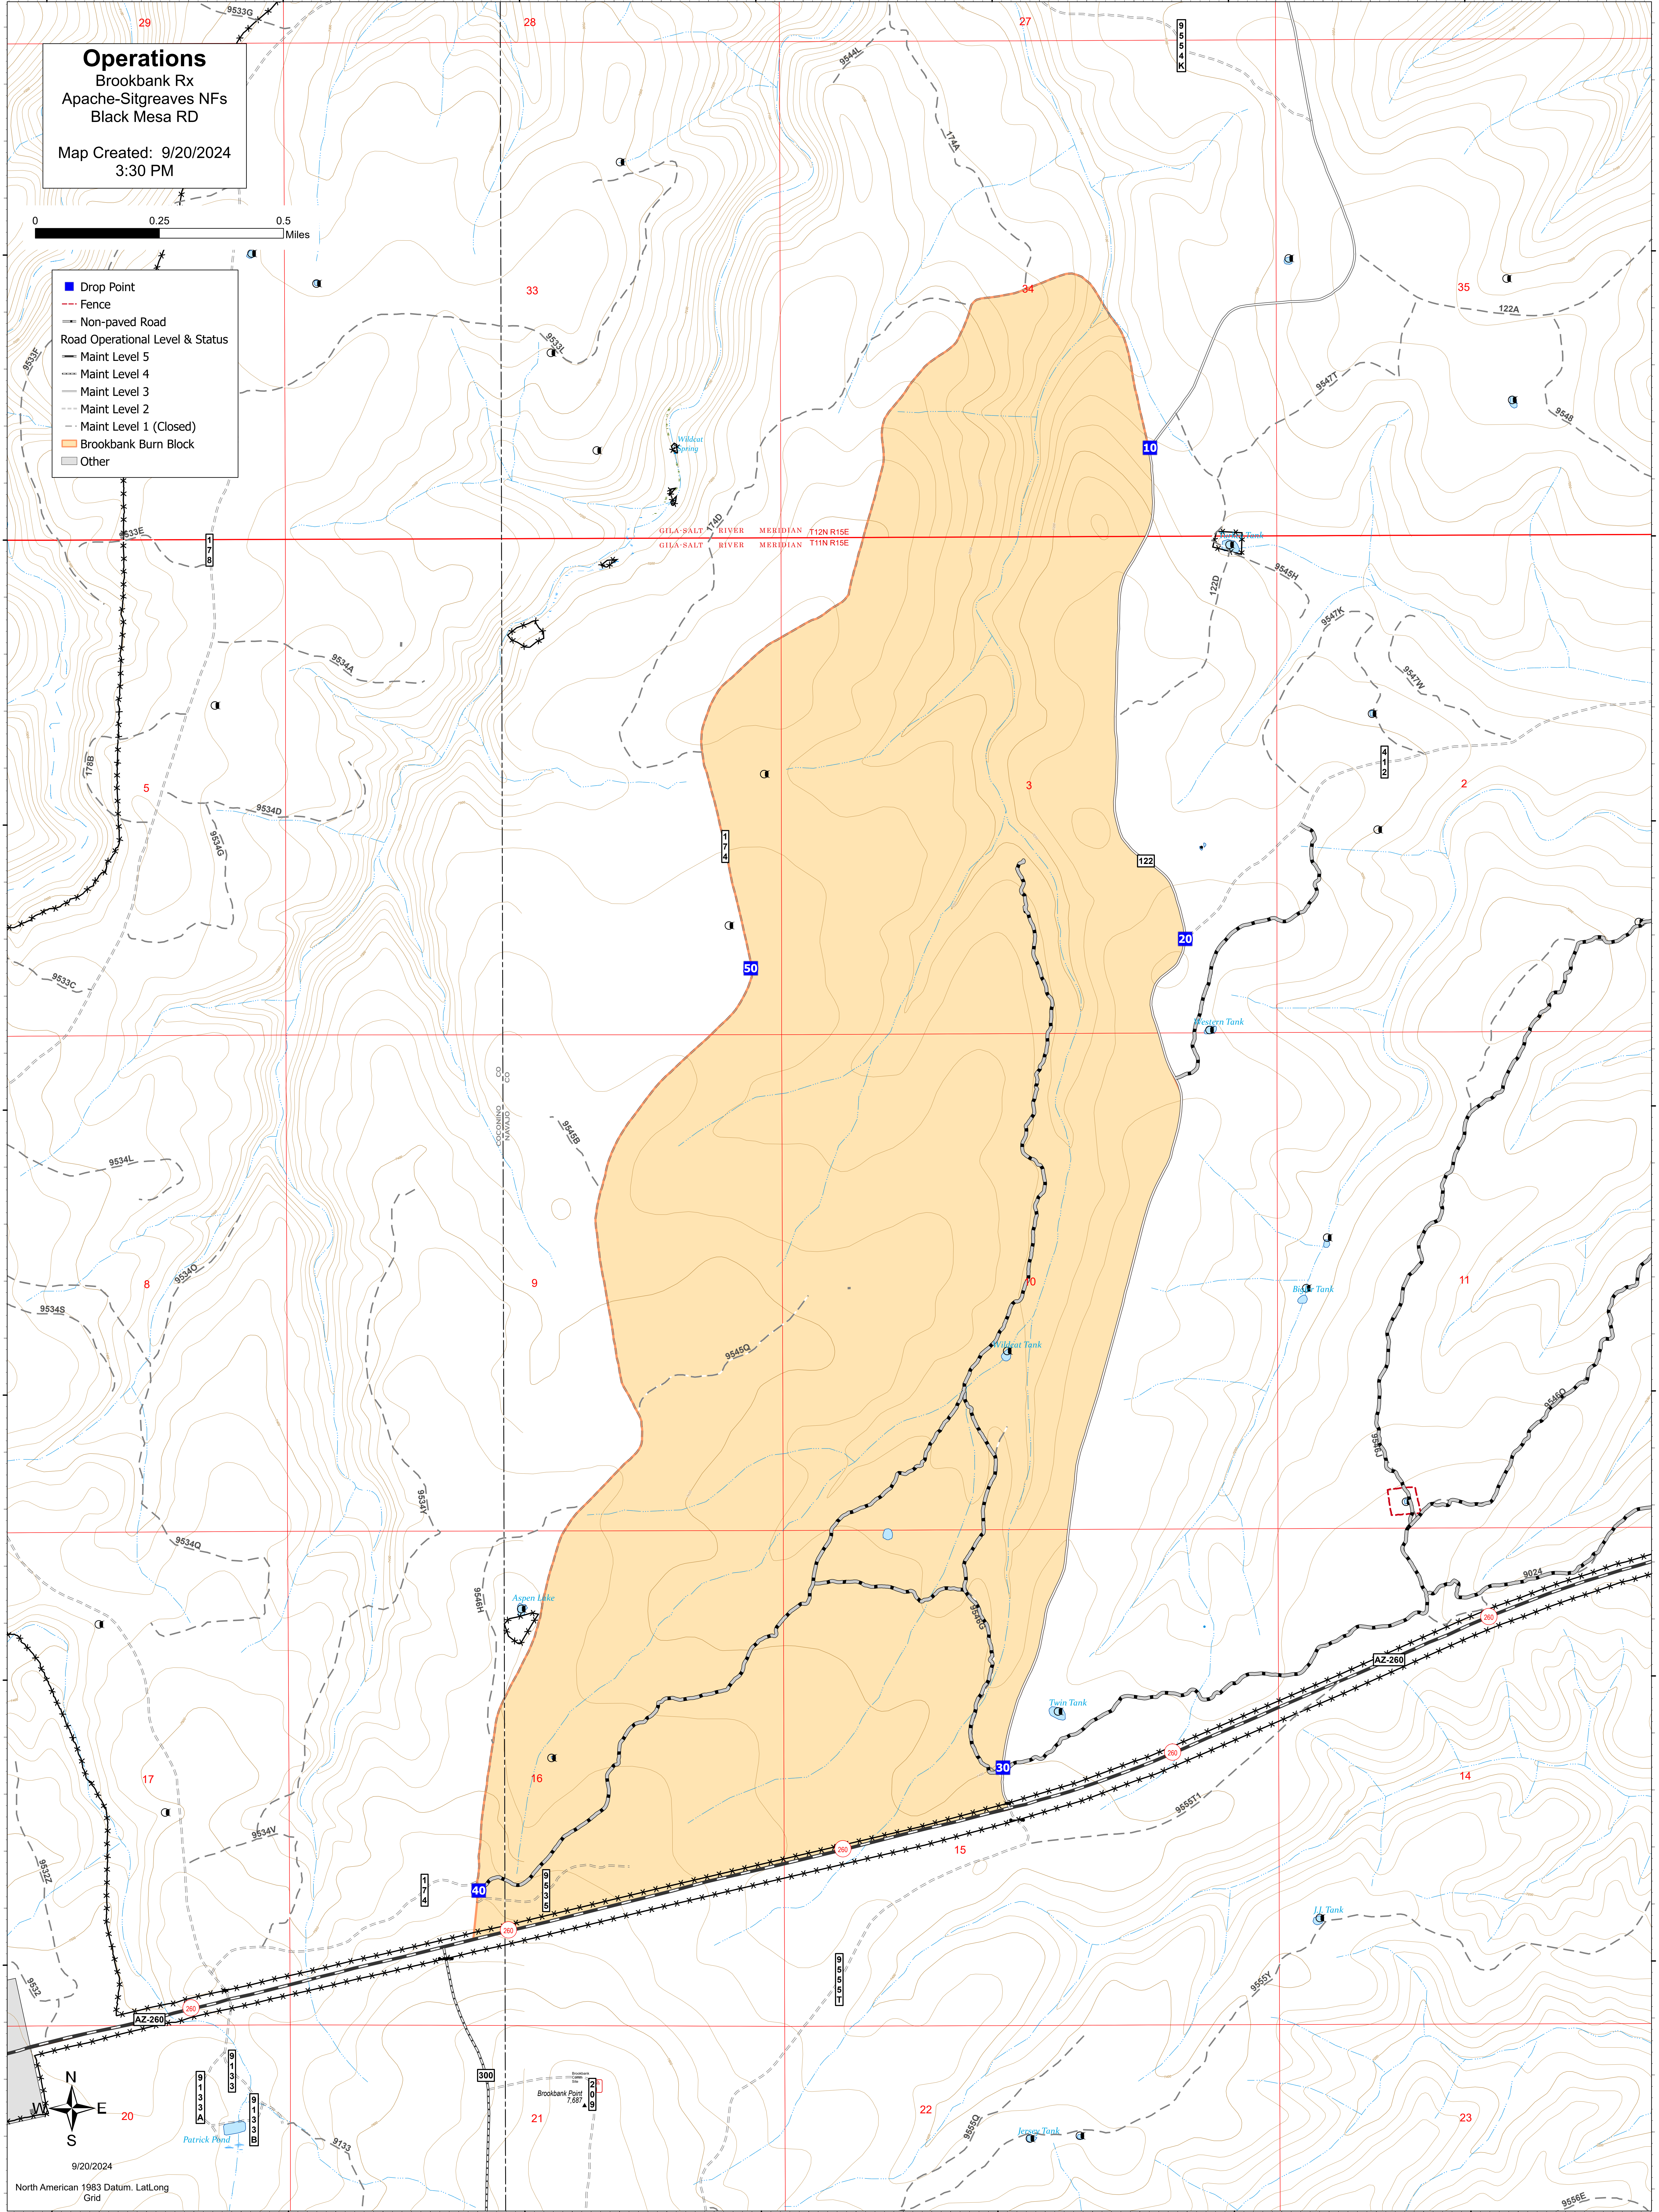

Operations
Brookbank Rx
Apache-Sitgreaves NFs
Black Mesa RD
Map Created: 9/20/2024
3:30 PM

- Drop Point
- Fence
- Non-paved Road
- Road Operational Level & Status
 - Maint Level 5
 - Maint Level 4
 - Maint Level 3
 - Maint Level 2
 - Maint Level 1 (Closed)
- Brookbank Burn Block
- Other

9/20/2024
North American 1983 Datum, Lat/Long
Grid