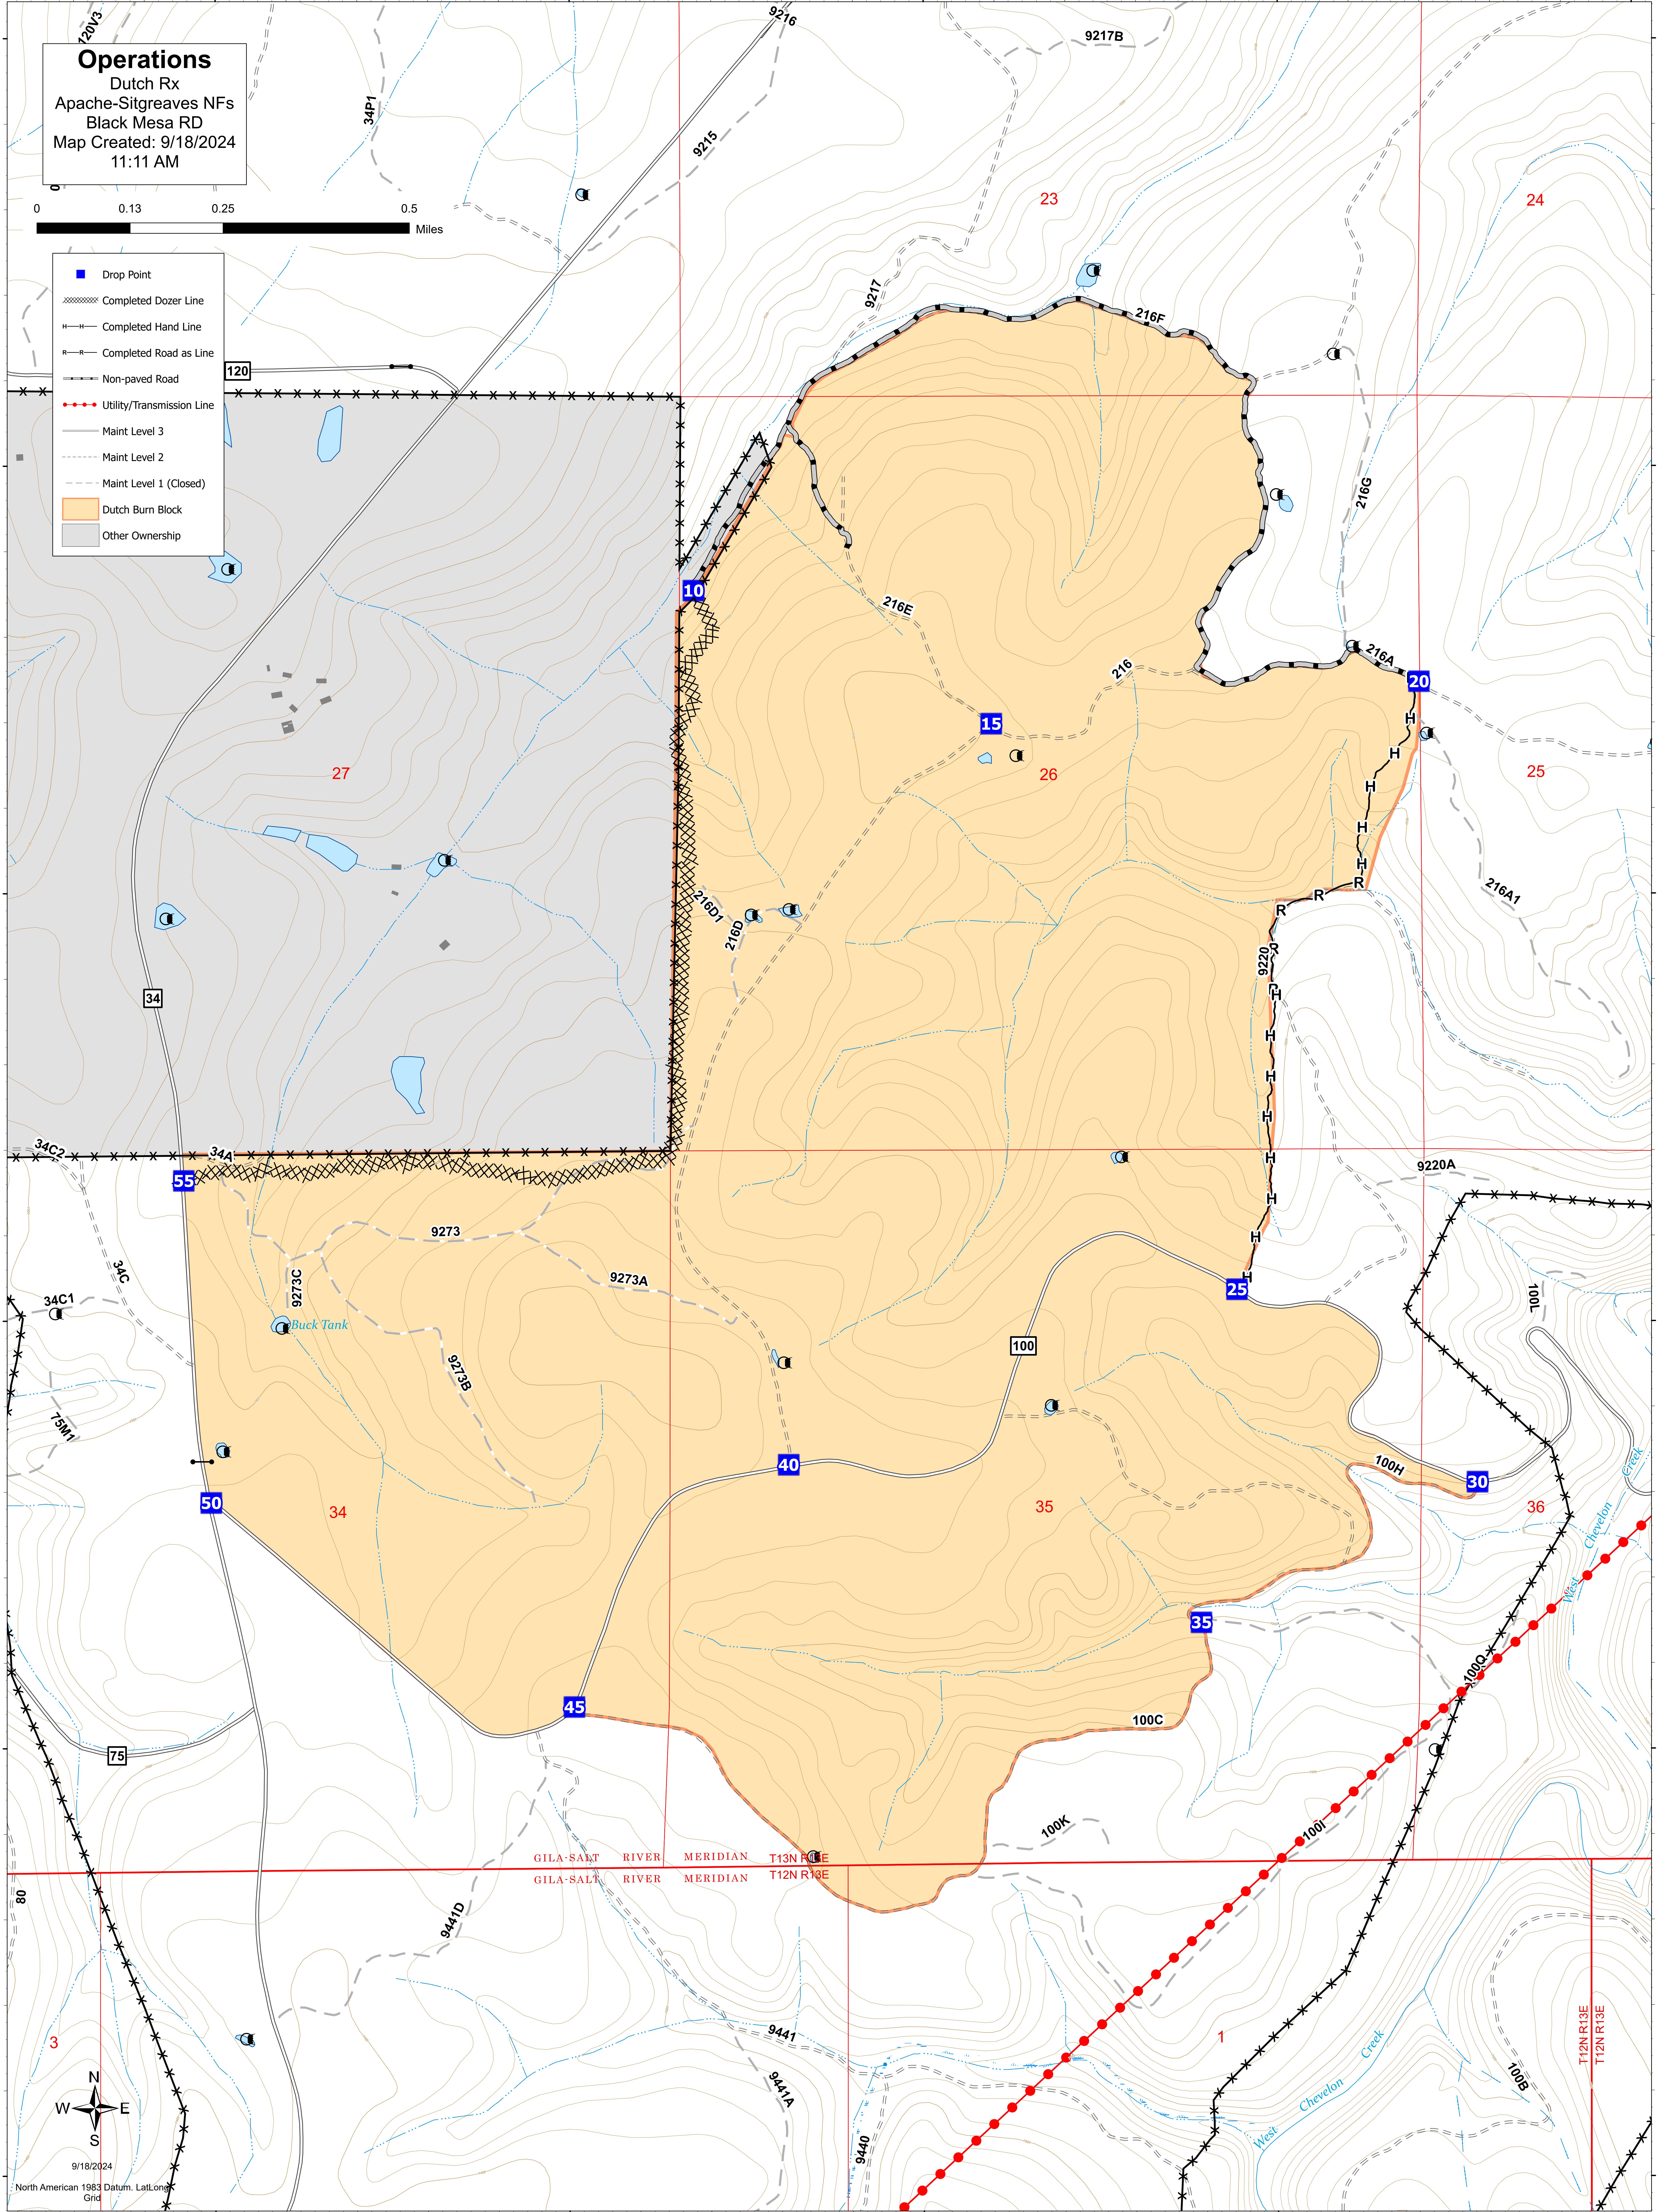

Operations
Dutch Rx
Apache-Sitgreaves NFs
Black Mesa RD
Map Created: 9/18/2024
11:11 AM

- Drop Point
- Completed Dozer Line
- Completed Hand Line
- Completed Road as Line
- Non-paved Road
- Utility/Transmission Line
- Maint Level 3
- Maint Level 2
- Maint Level 1 (Closed)
- Dutch Burn Block
- Other Ownership

9/18/2024
North American 1983 Datum, Lat/Long
Grid