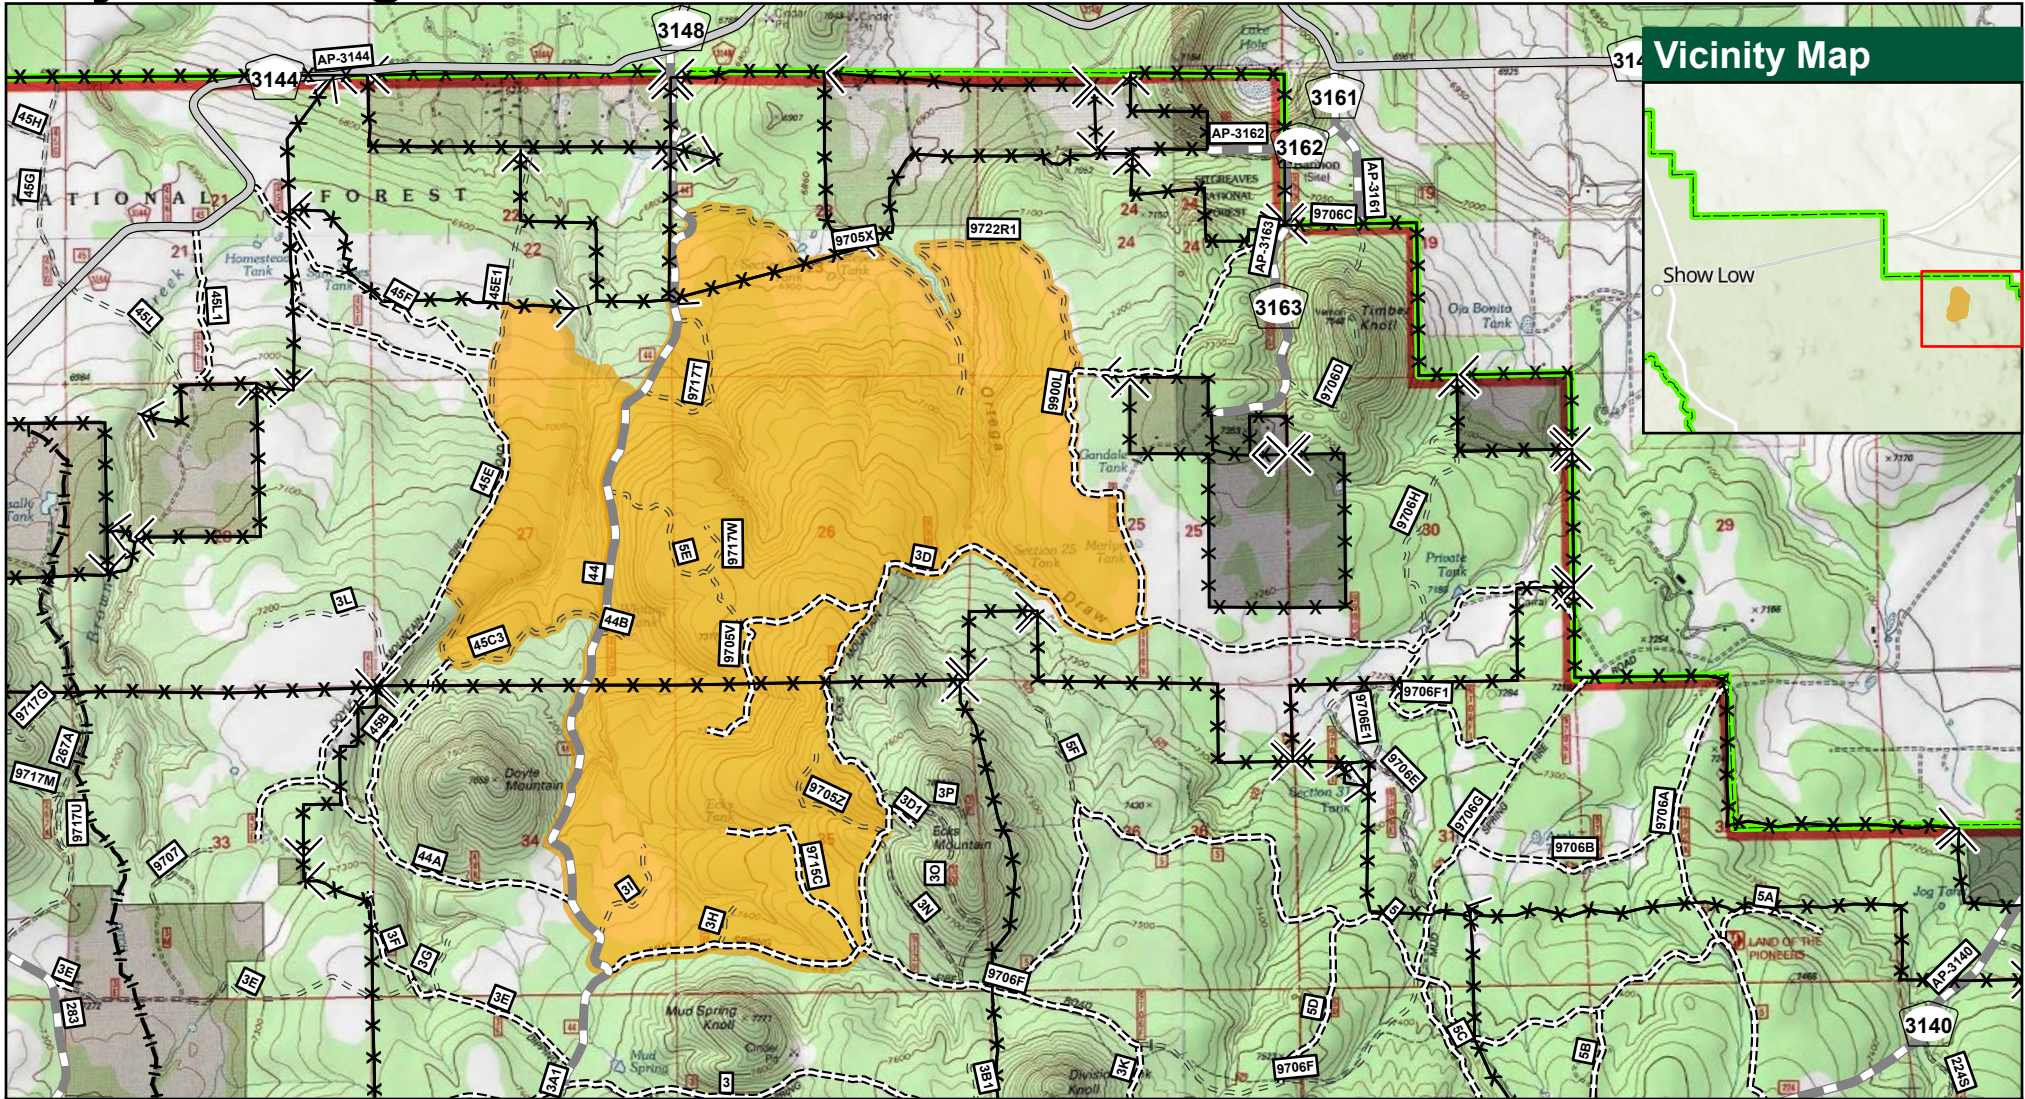

## Map Legend

- Roads - Major**
- Forest Road
  - County Road
  - US / State Highway

- Range Infrastructure lines**
- CATEGORY**
- FENCE

Doyle Ortega RX 2,047 Acres