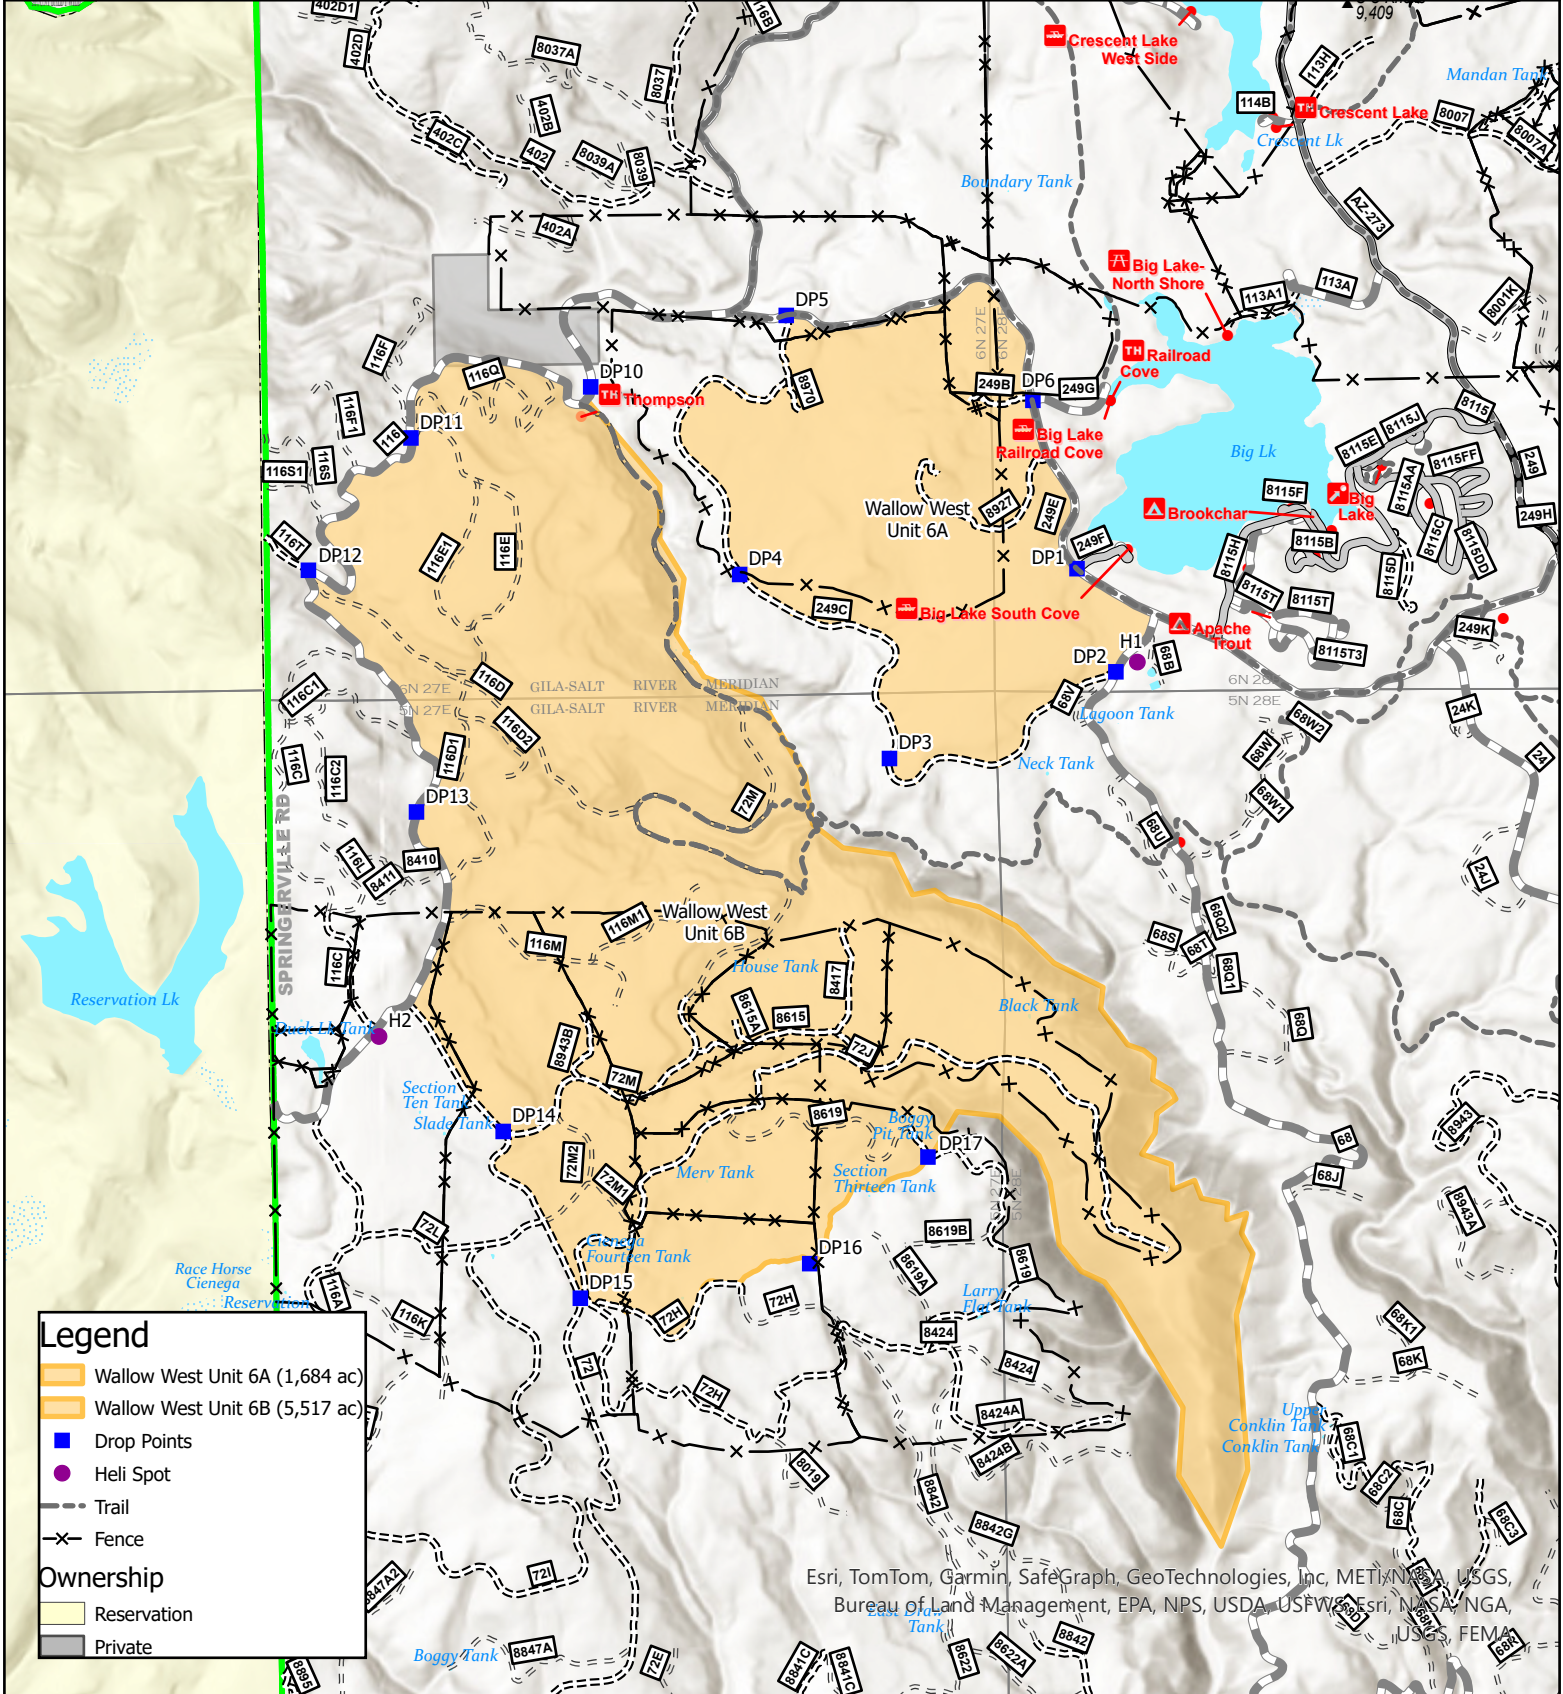

WW6A_6B_BAM20241028 (7,201 ac)

Apache-Sitgreaves NF | Springerville RD

Legend

- Wallow West Unit 6A (1,684 ac)
- Wallow West Unit 6B (5,517 ac)
- Drop Points
- Heli Spot
- Trail
- x Fence
- Reservation
- Private

Ownership

- Reservation
- Private

Esri, TomTom, Garmin, SafeGraph, GeoTechnologies, Inc, METRIX, USA, USGS, Bureau of Land Management, EPA, NPS, USDA, USFWS, Esri, NASA, NGA, USGS, FEMA

10/28/2024

This product is reproduced from geospatial information prepared by the USDA Forest Service. Geospatial information and GIS product accuracy may vary. Using GIS products for purposes other than those for which they were created may yield inaccurate or misleading results. USDA Forest Service reserves the right to correct, update, modify or replace GIS products without notification