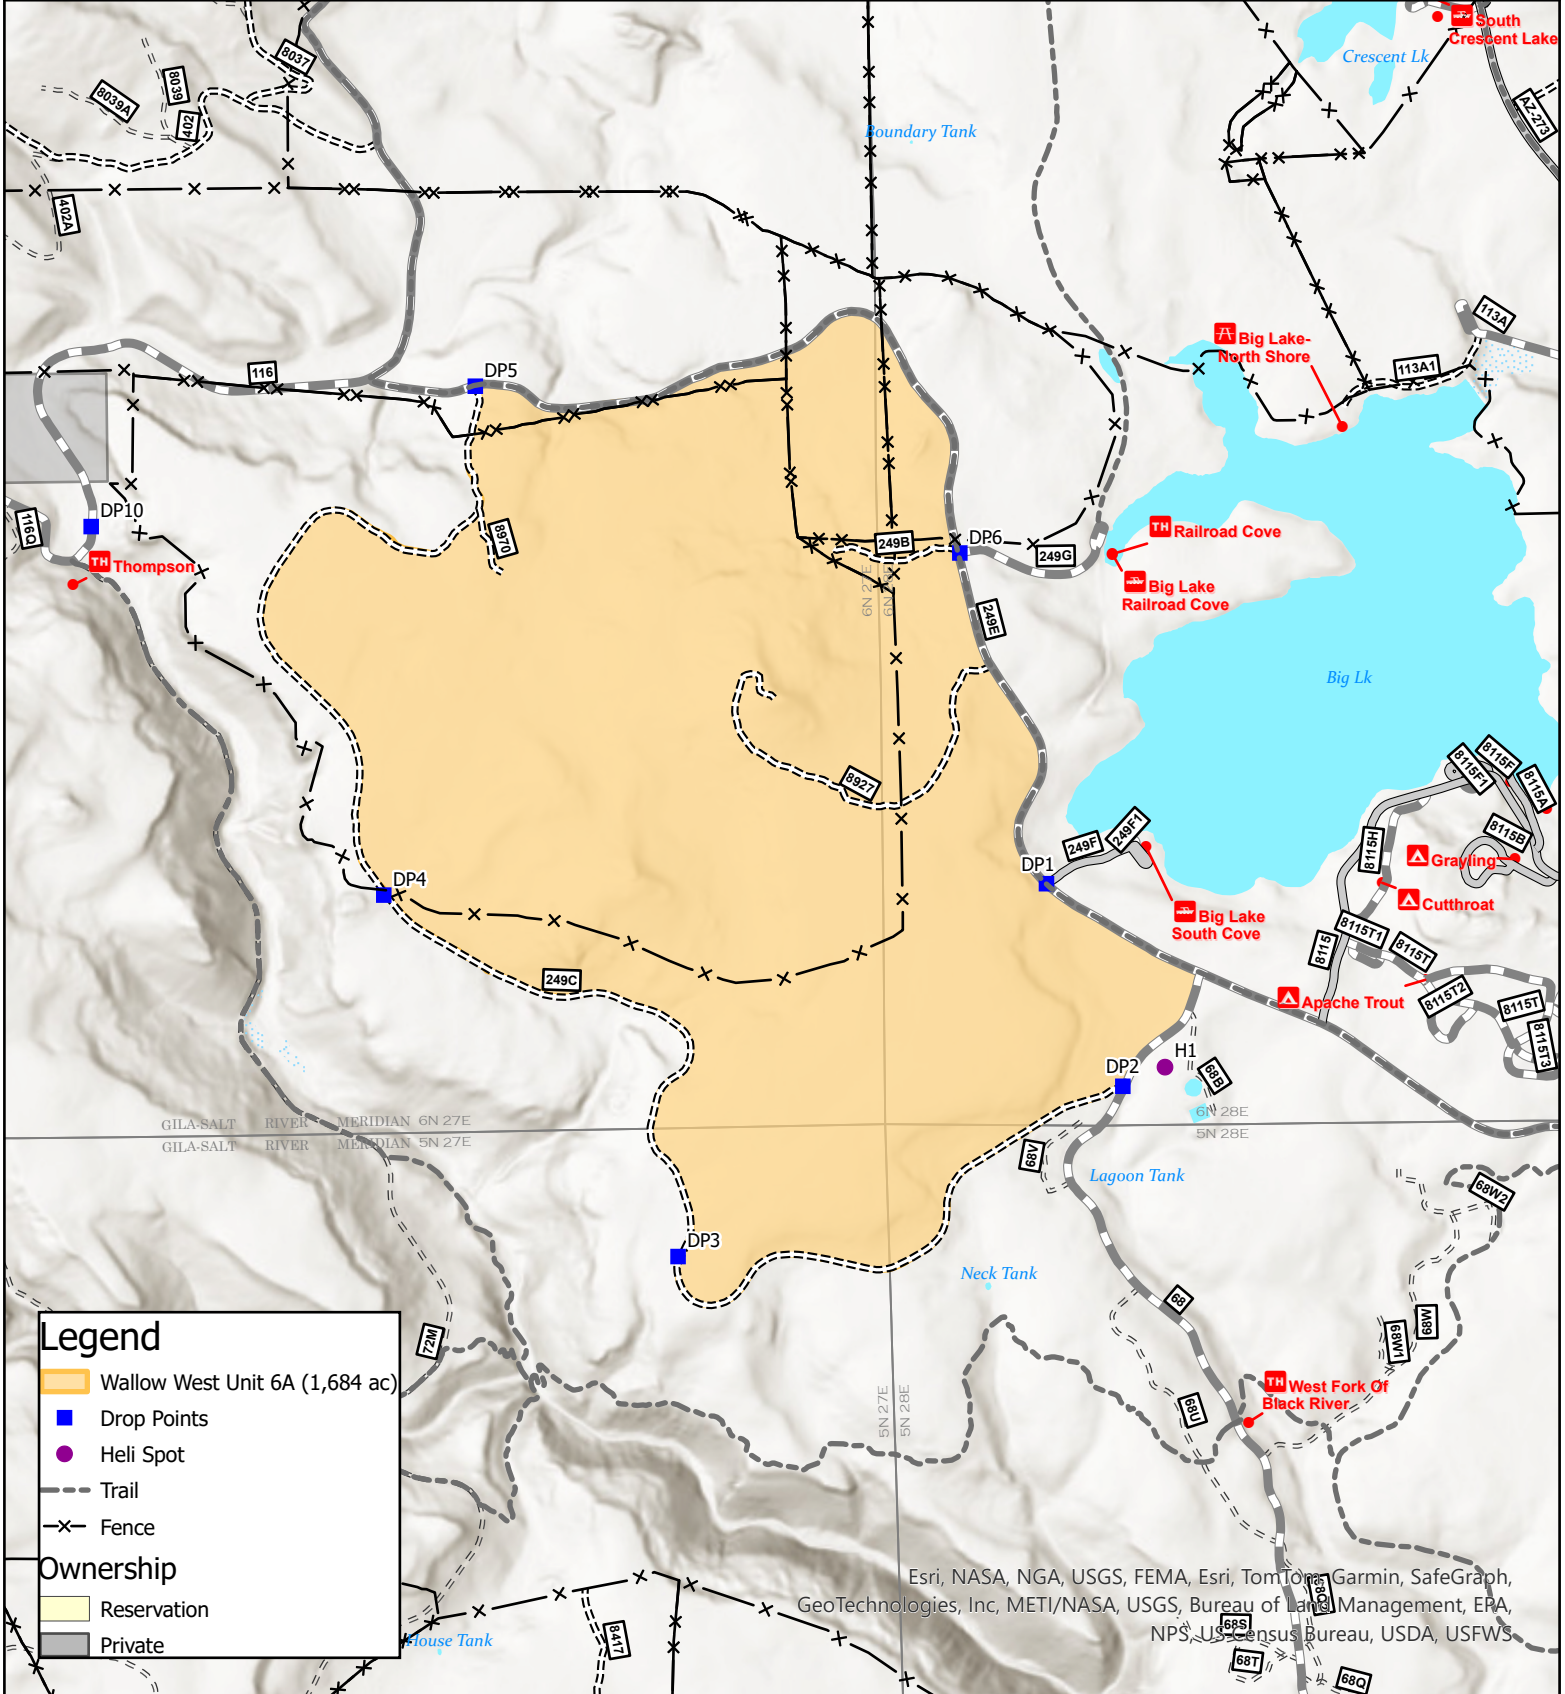

Wallow West Unit 6A RX (1,684 ac)

Apache-Sitgreaves NF | Springerville RD

Legend

- Wallow West Unit 6A (1,684 ac)
 - Drop Points
 - Heli Spot
 - Trail
 - Fence
- ### Ownership
- Reservation
 - Private

Esri, NASA, NGA, USGS, FEMA, Esri, TomTom, Garmin, SafeGraph, GeoTechnologies, Inc, METI/NASA, USGS, Bureau of Land Management, EPA, NPS, US Census Bureau, USDA, USFWS

This product is reproduced from geospatial information prepared by the USDA Forest Service. Geospatial information and GIS product accuracy may vary. Using GIS products for purposes other than those for which they were created may yield inaccurate or misleading results. USDA Forest Service reserves the right to correct, update, modify or replace GIS products without notification