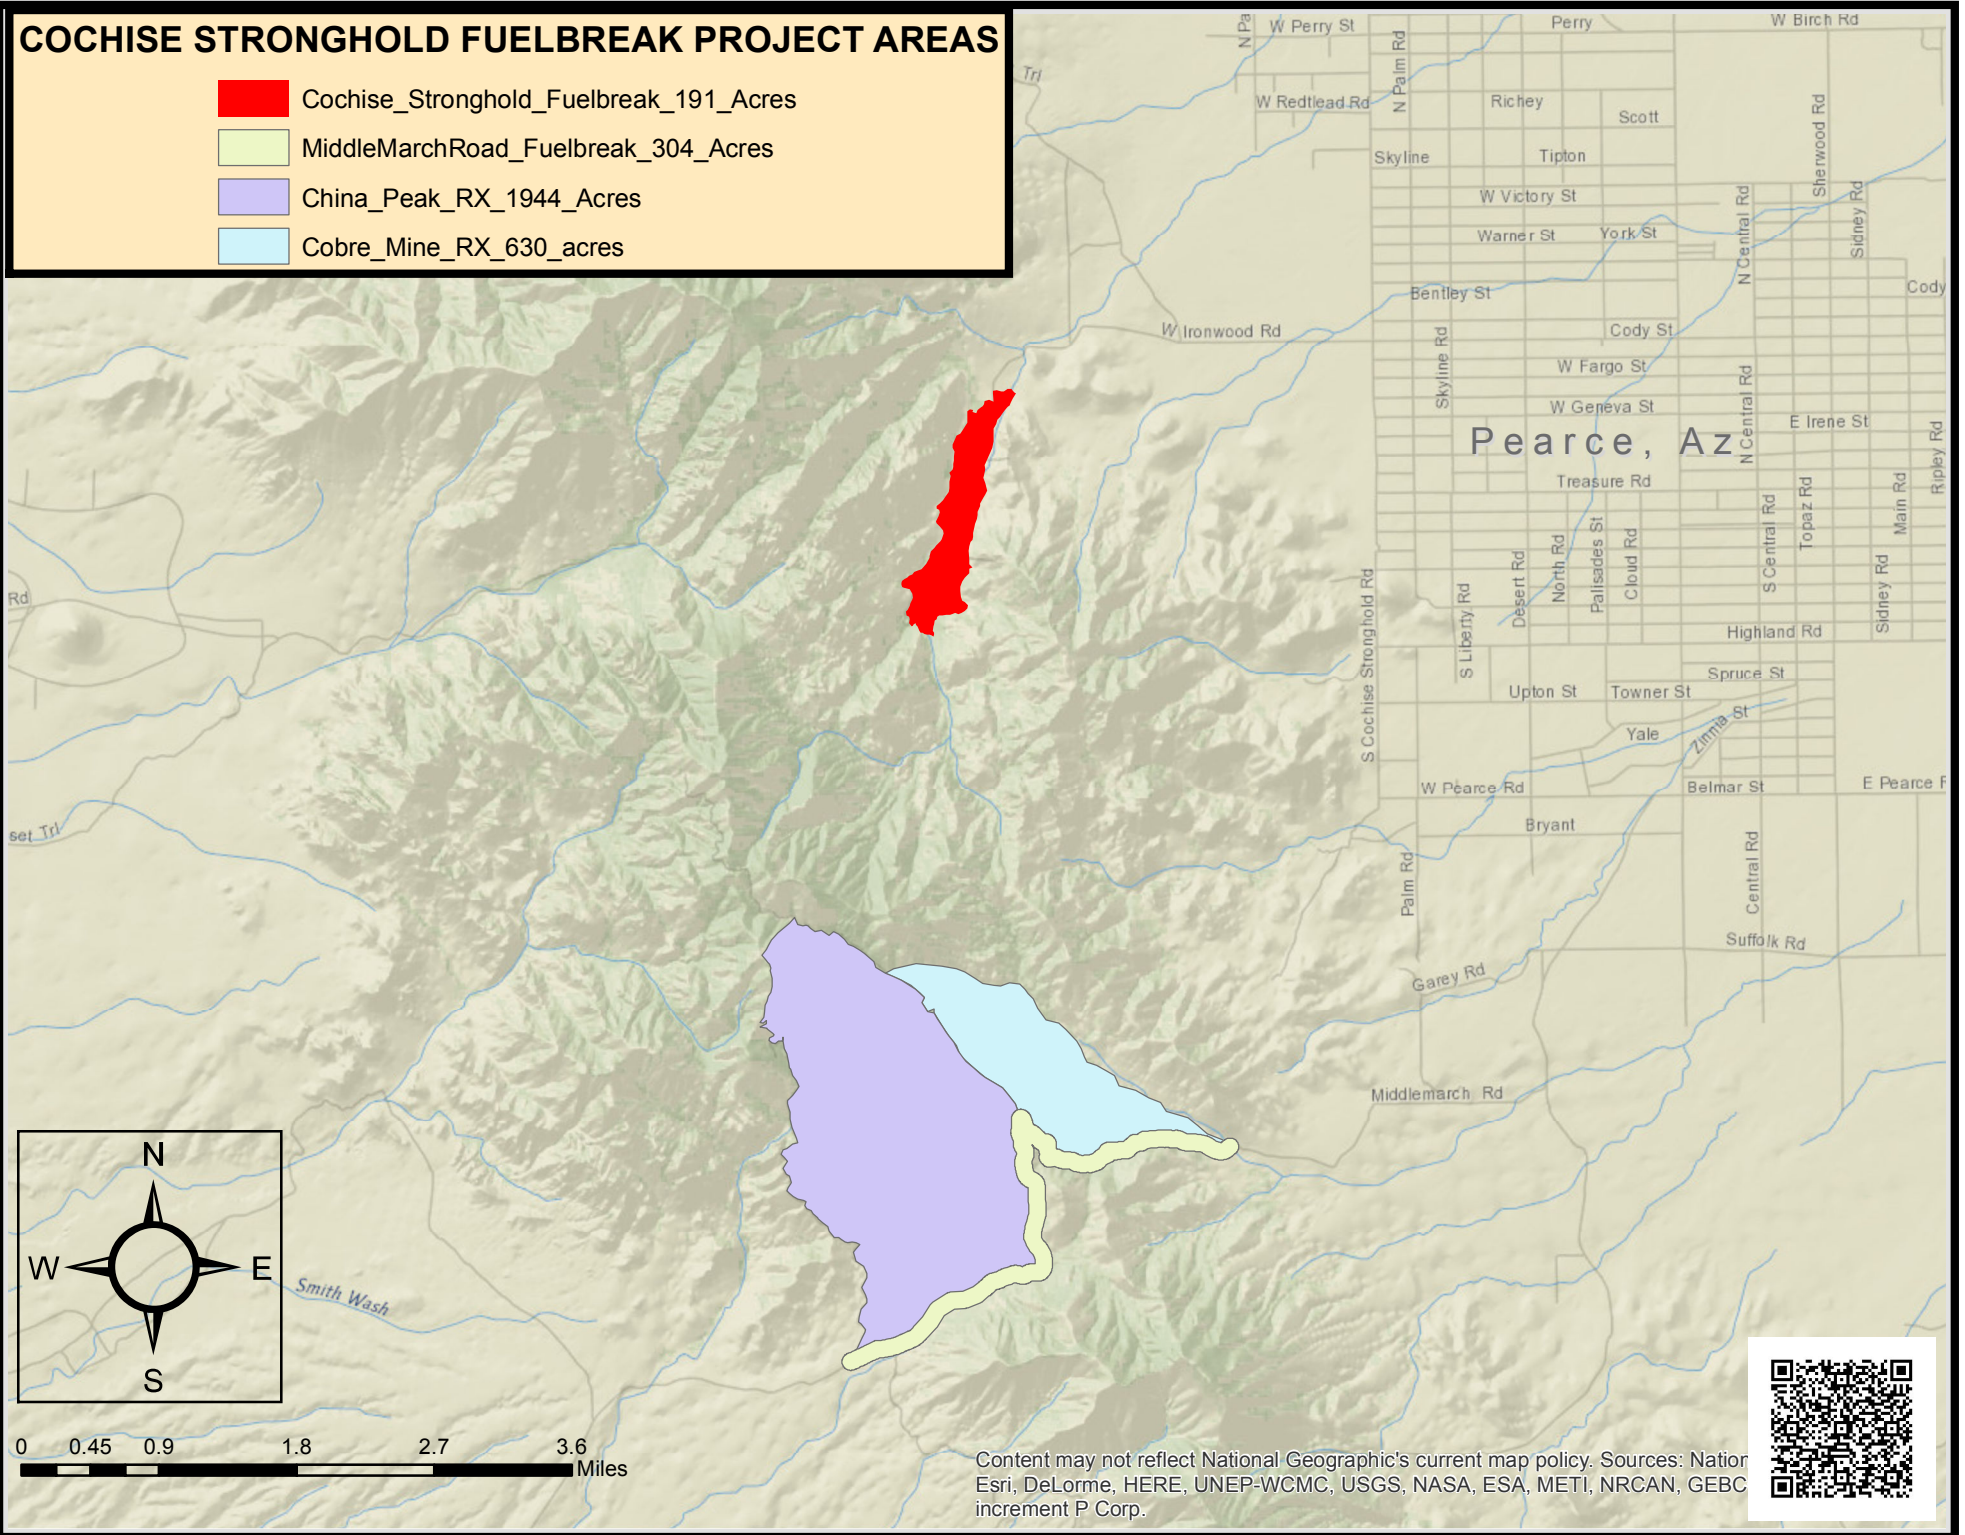

# COCHISE STRONGHOLD FUELBREAK PROJECT AREAS

-  Cochise\_Stronghold\_Fuelbreak\_191\_Acres
-  MiddleMarchRoad\_Fuelbreak\_304\_Acres
-  China\_Peak\_RX\_1944\_Acres
-  Cobre\_Mine\_RX\_630\_acres

Content may not reflect National Geographic's current map policy. Sources: Nation Esri, DeLorme, HERE, UNEP-WCMC, USGS, NASA, ESA, METI, NRCAN, GEBC increment P Corp.