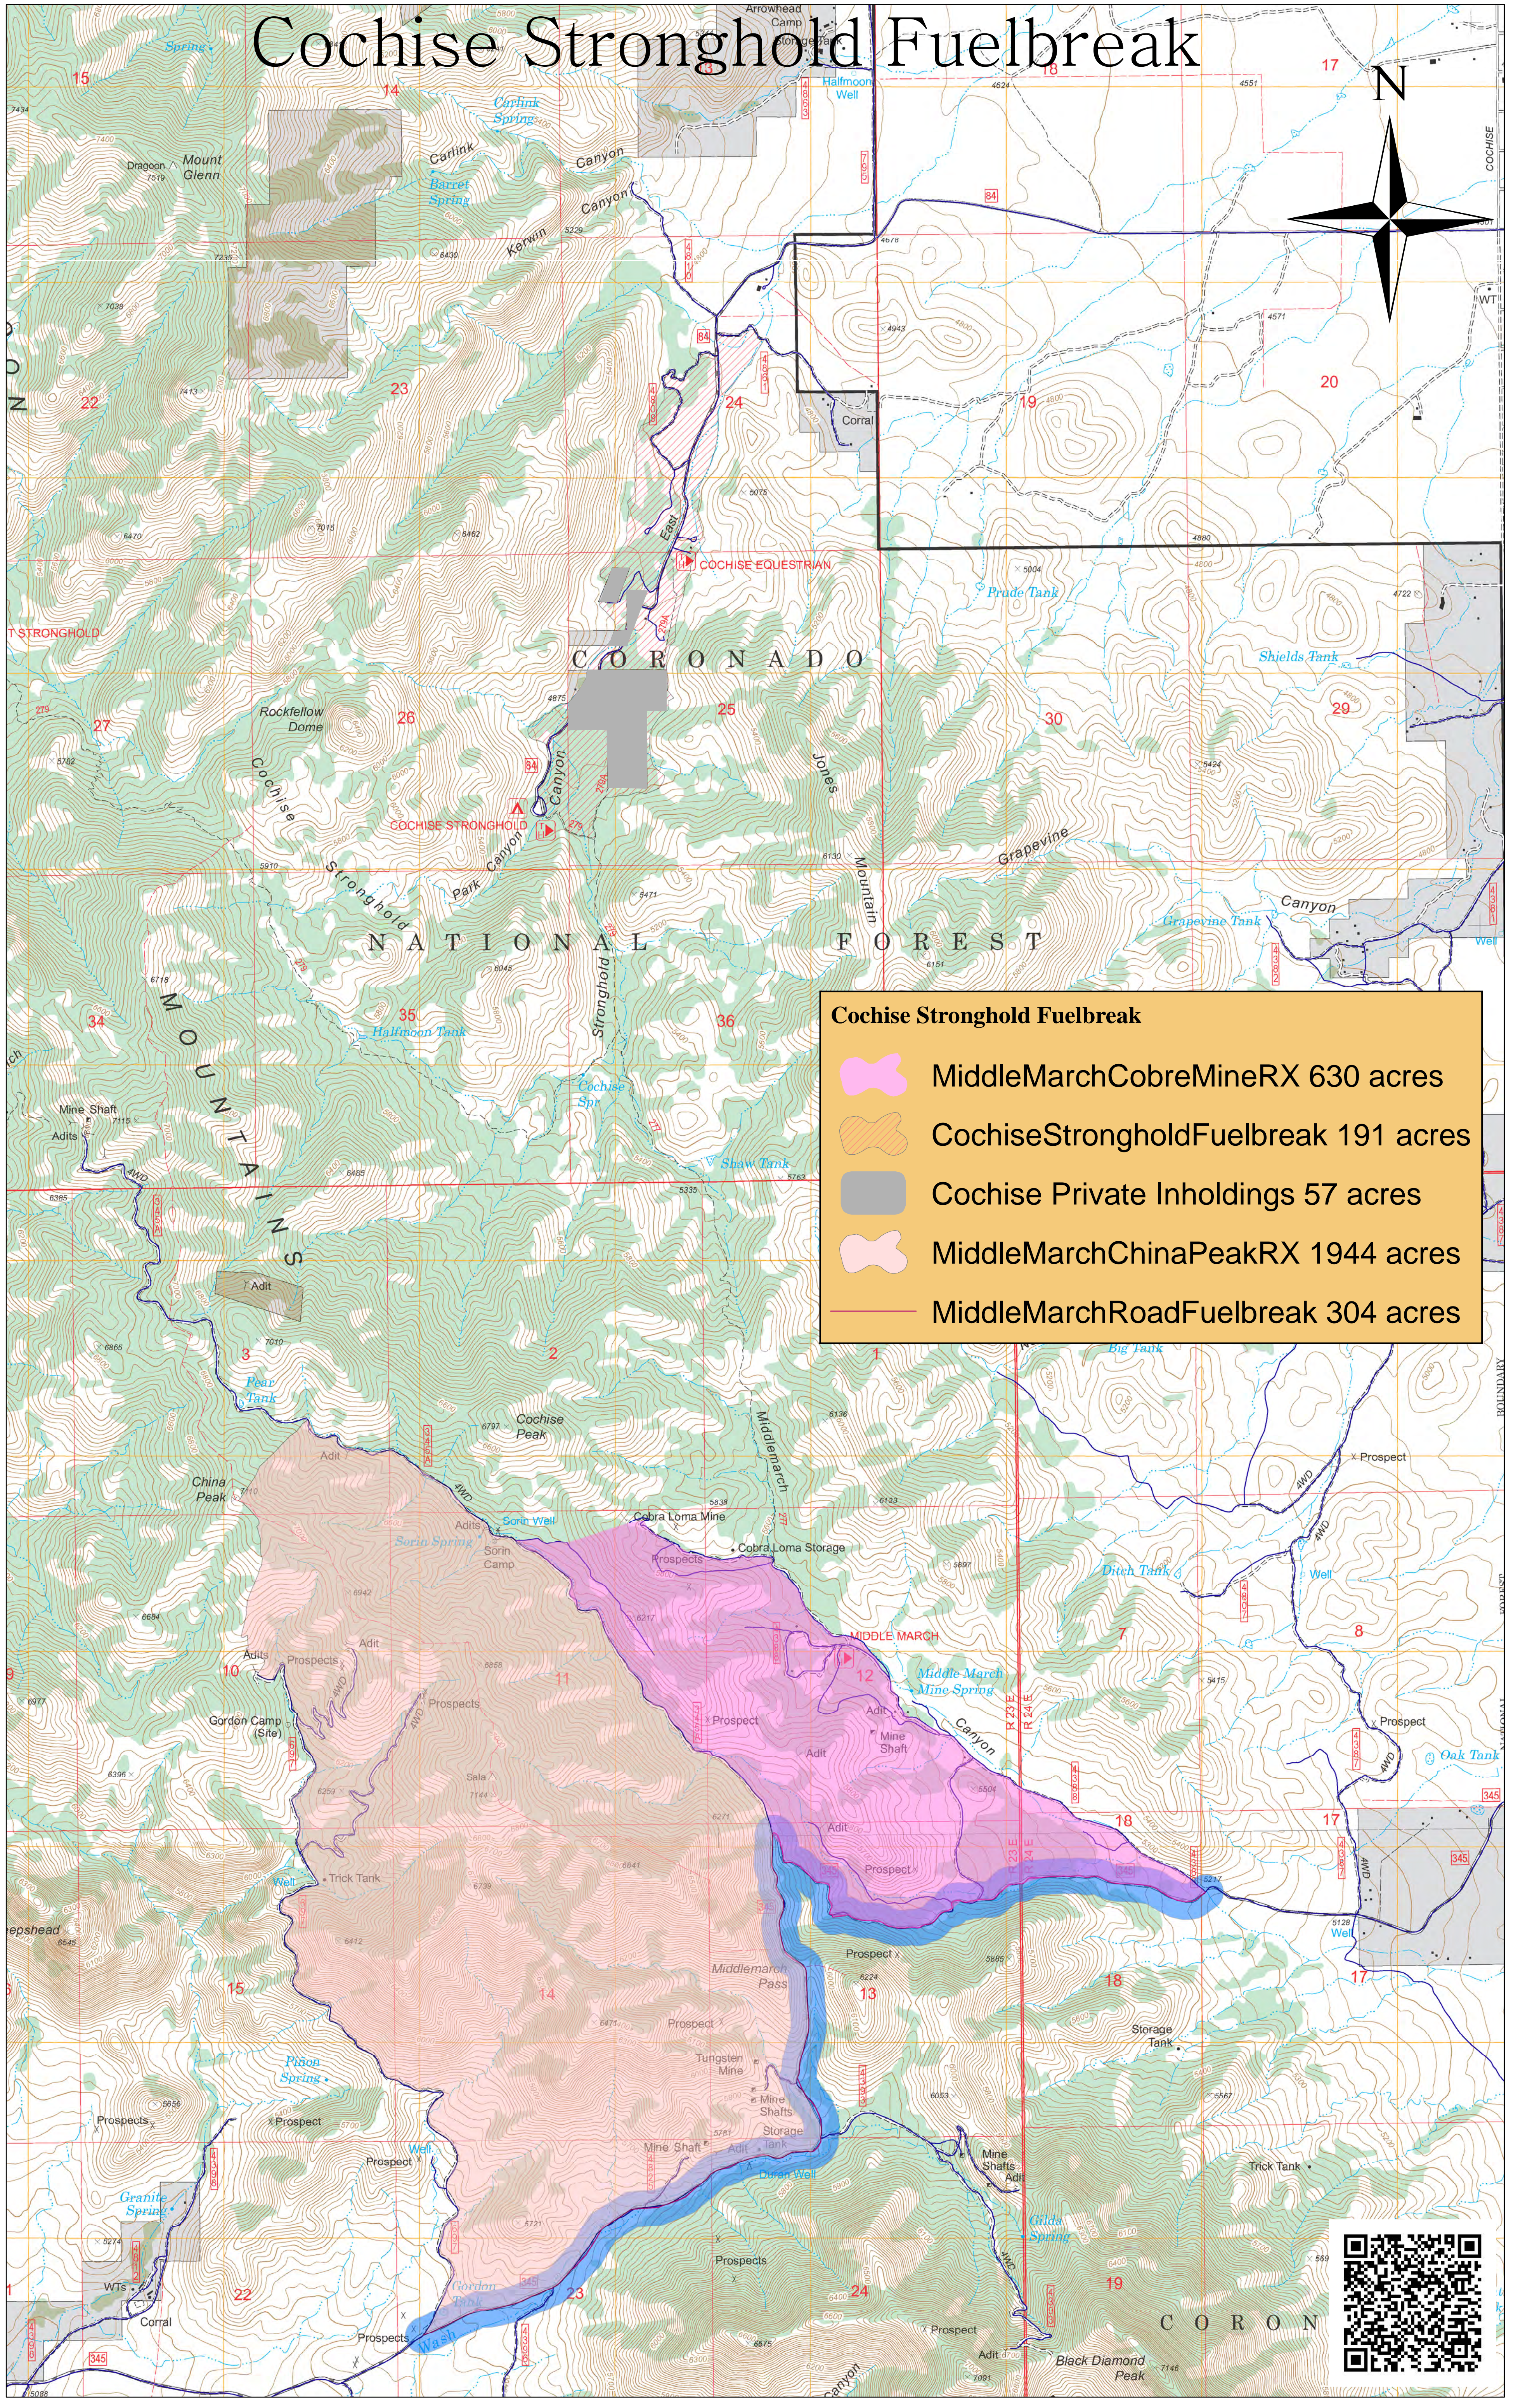

Cochise Stronghold Fuelbreak

Cochise Stronghold Fuelbreak

-  MiddleMarchCobreMineRX 630 acres
-  CochiseStrongholdFuelbreak 191 acres
-  Cochise Private Inholdings 57 acres
-  MiddleMarchChinaPeakRX 1944 acres
-  MiddleMarchRoadFuelbreak 304 acres