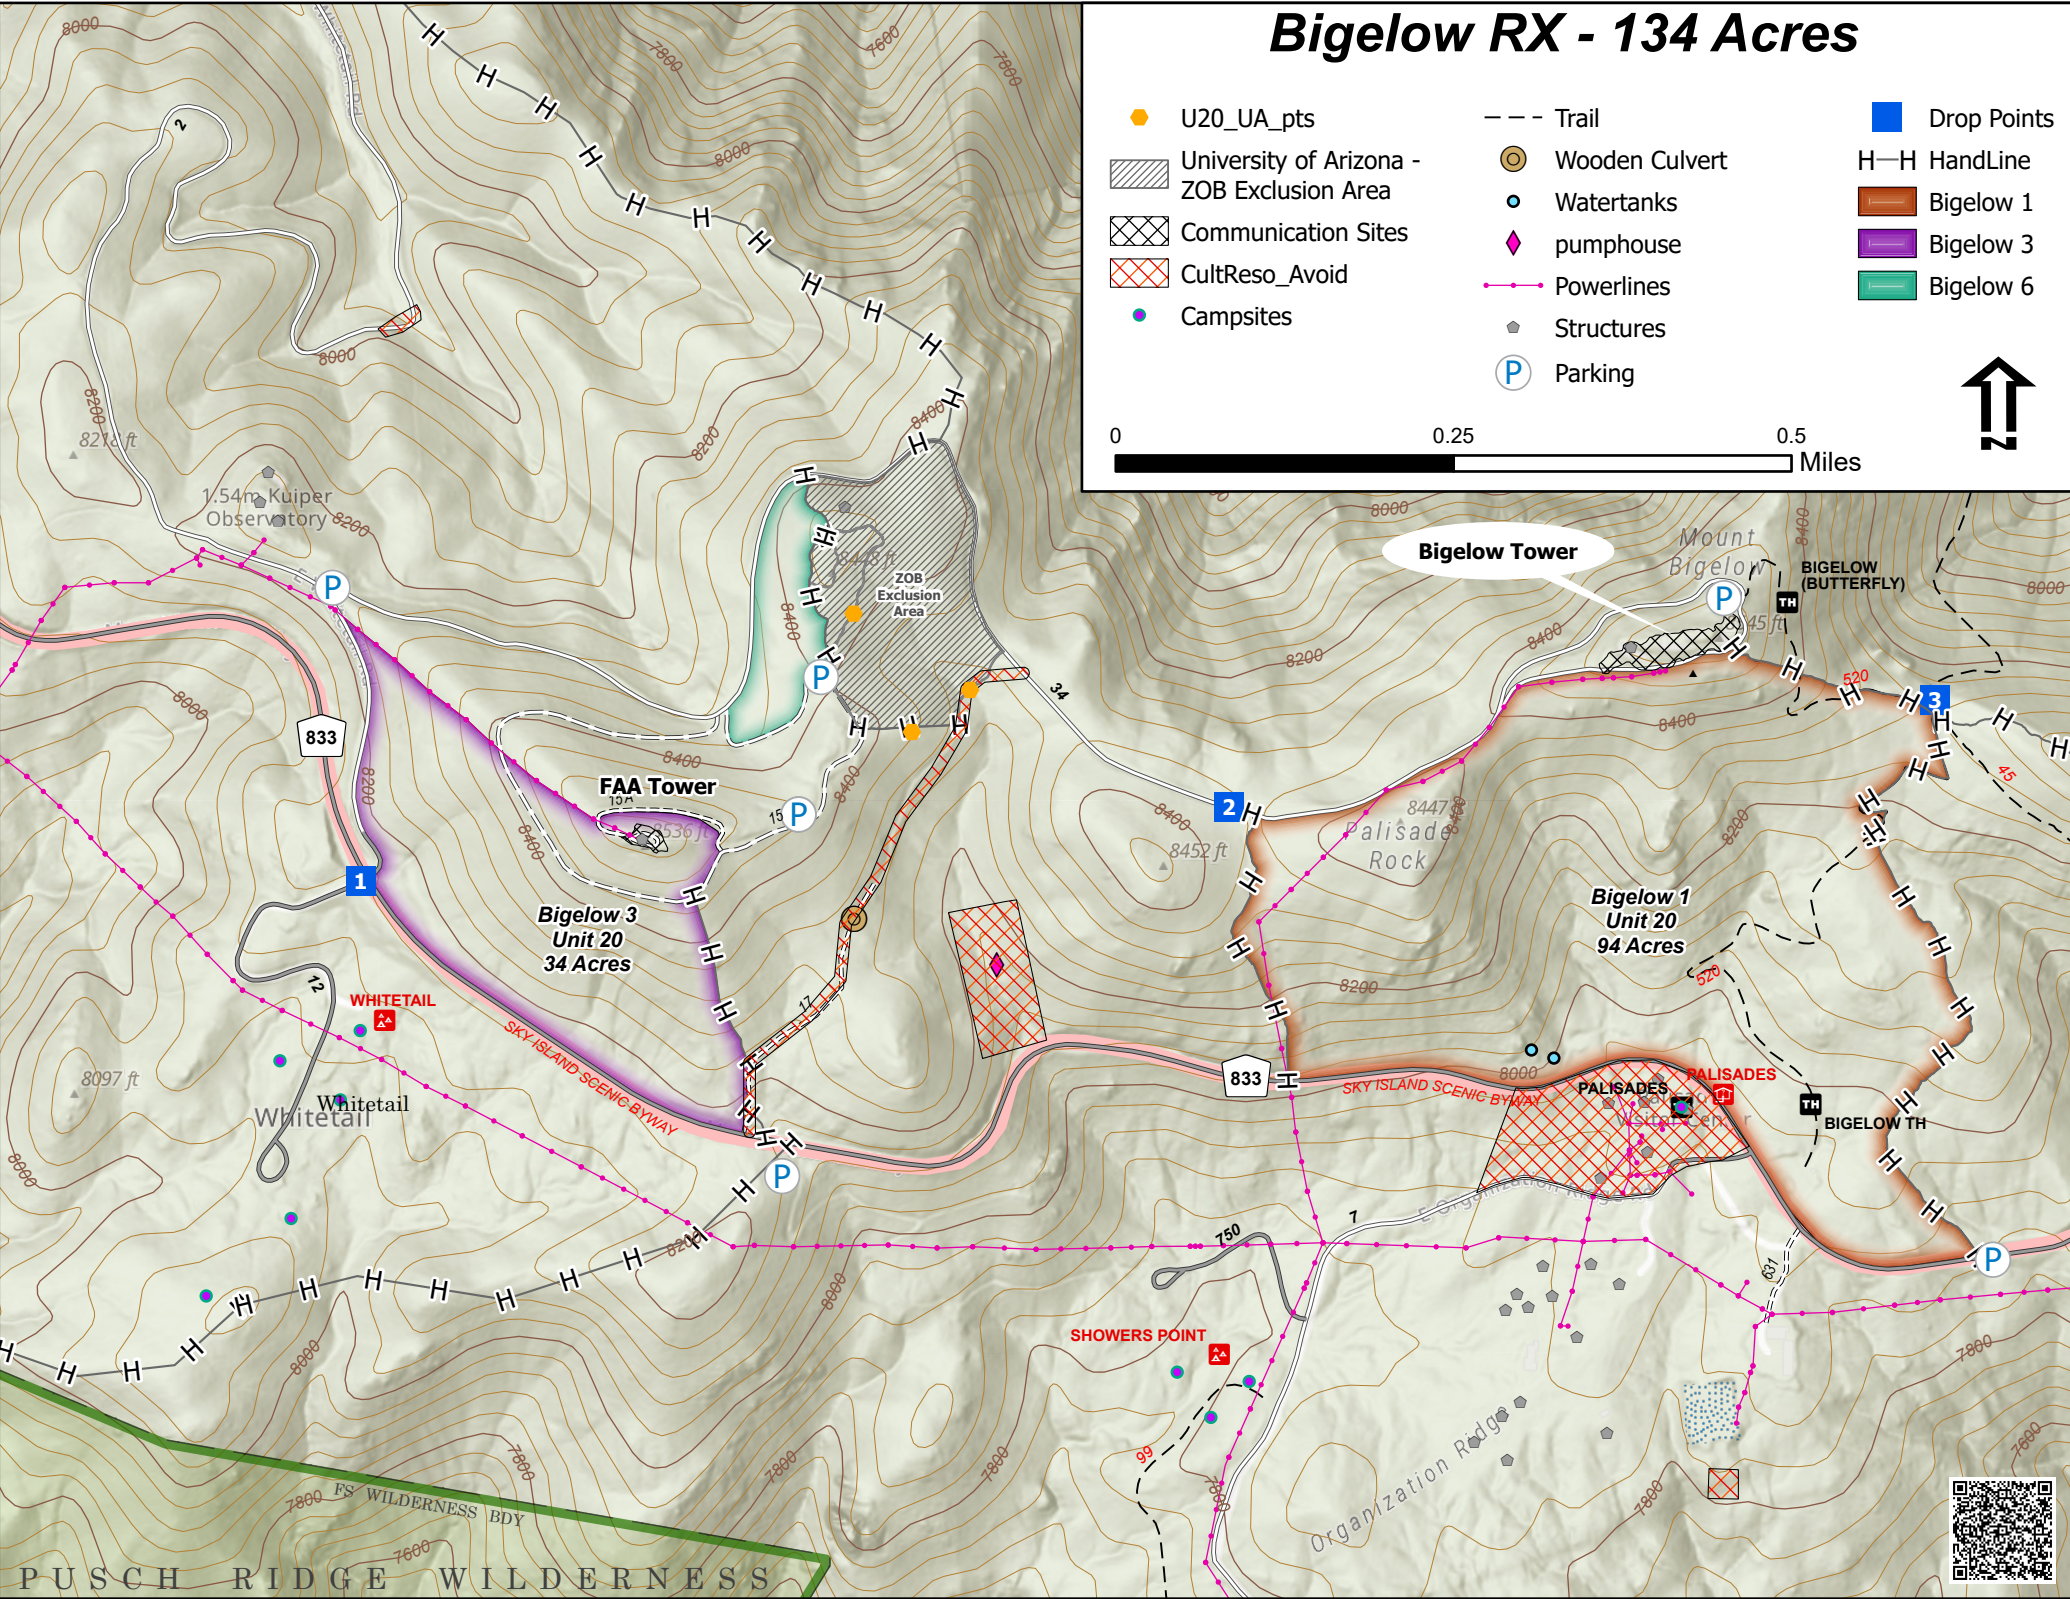

Bigelow RX - 134 Acres

- U20_UA_pts
- University of Arizona - ZOB Exclusion Area
- Communication Sites
- CultReso_Avoid
- Campsites
- Trail
- Wooden Culvert
- Watertanks
- ◆ pumphouse
- Powerlines
- ◆ Structures
- Parking
- Drop Points
- H—H HandLine
- Bigelow 1
- Bigelow 3
- Bigelow 6

PUSCH RIDGE WILDERNESS