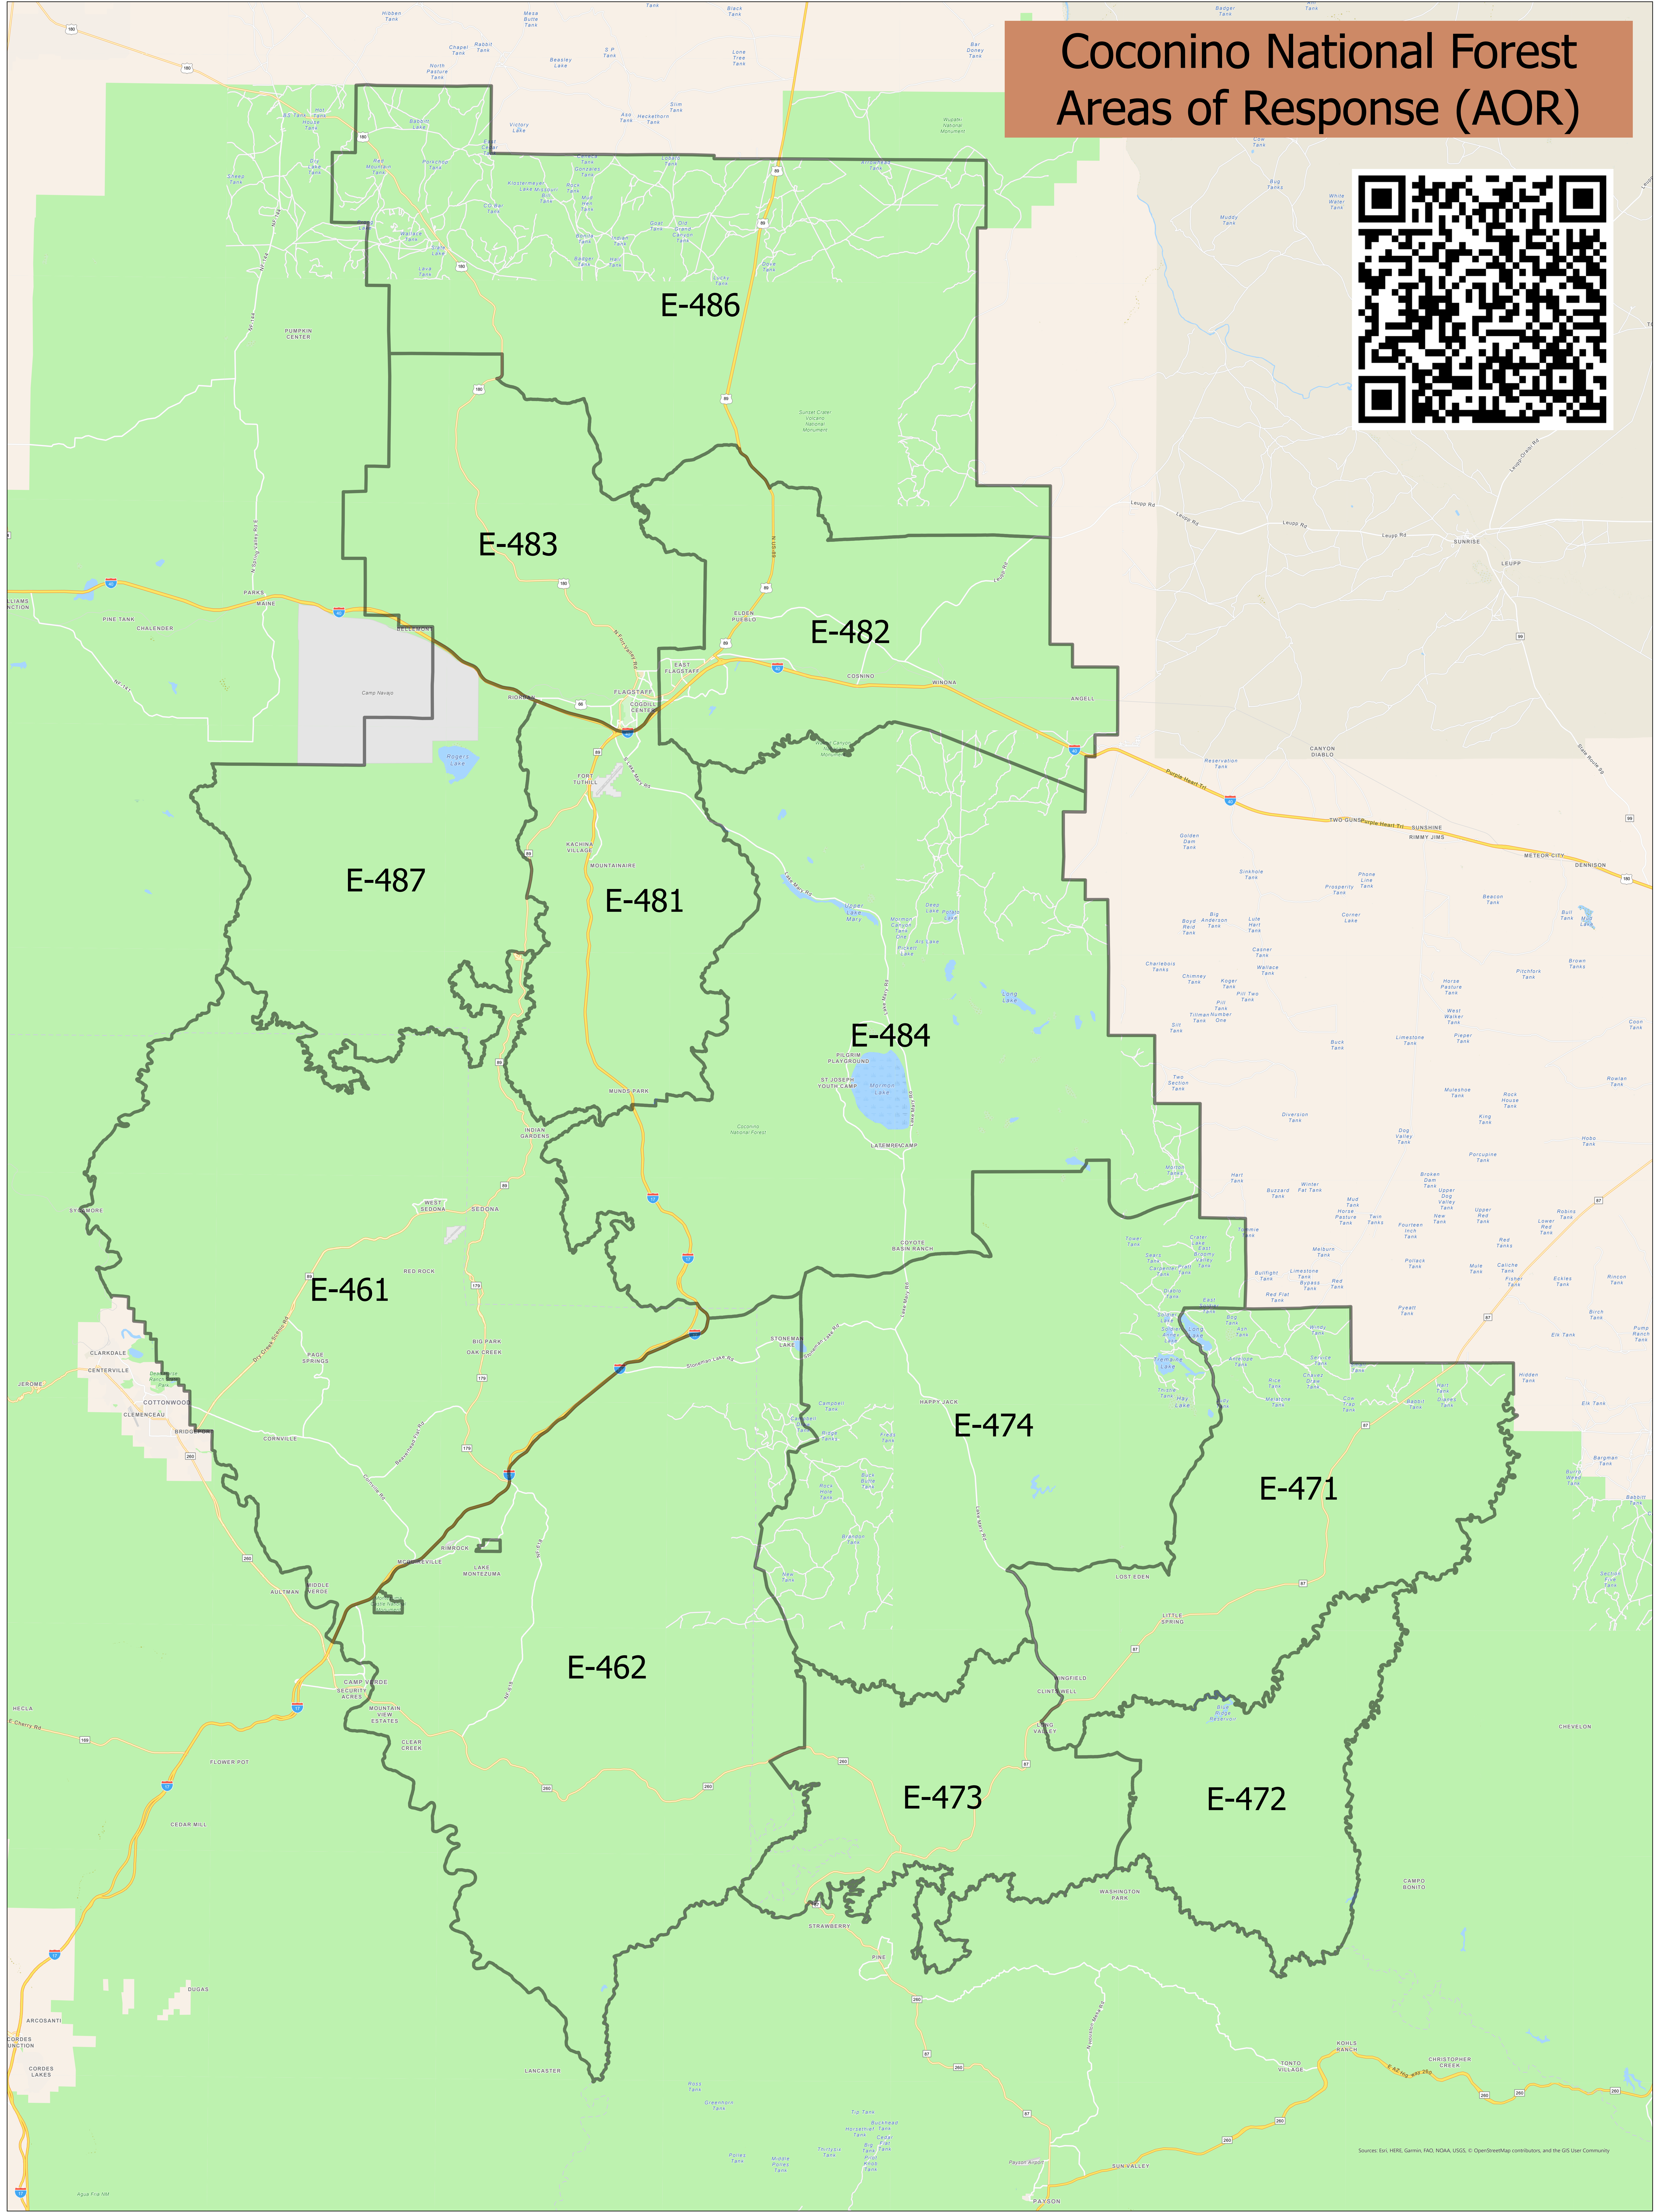

Coconino National Forest Areas of Response (AOR)