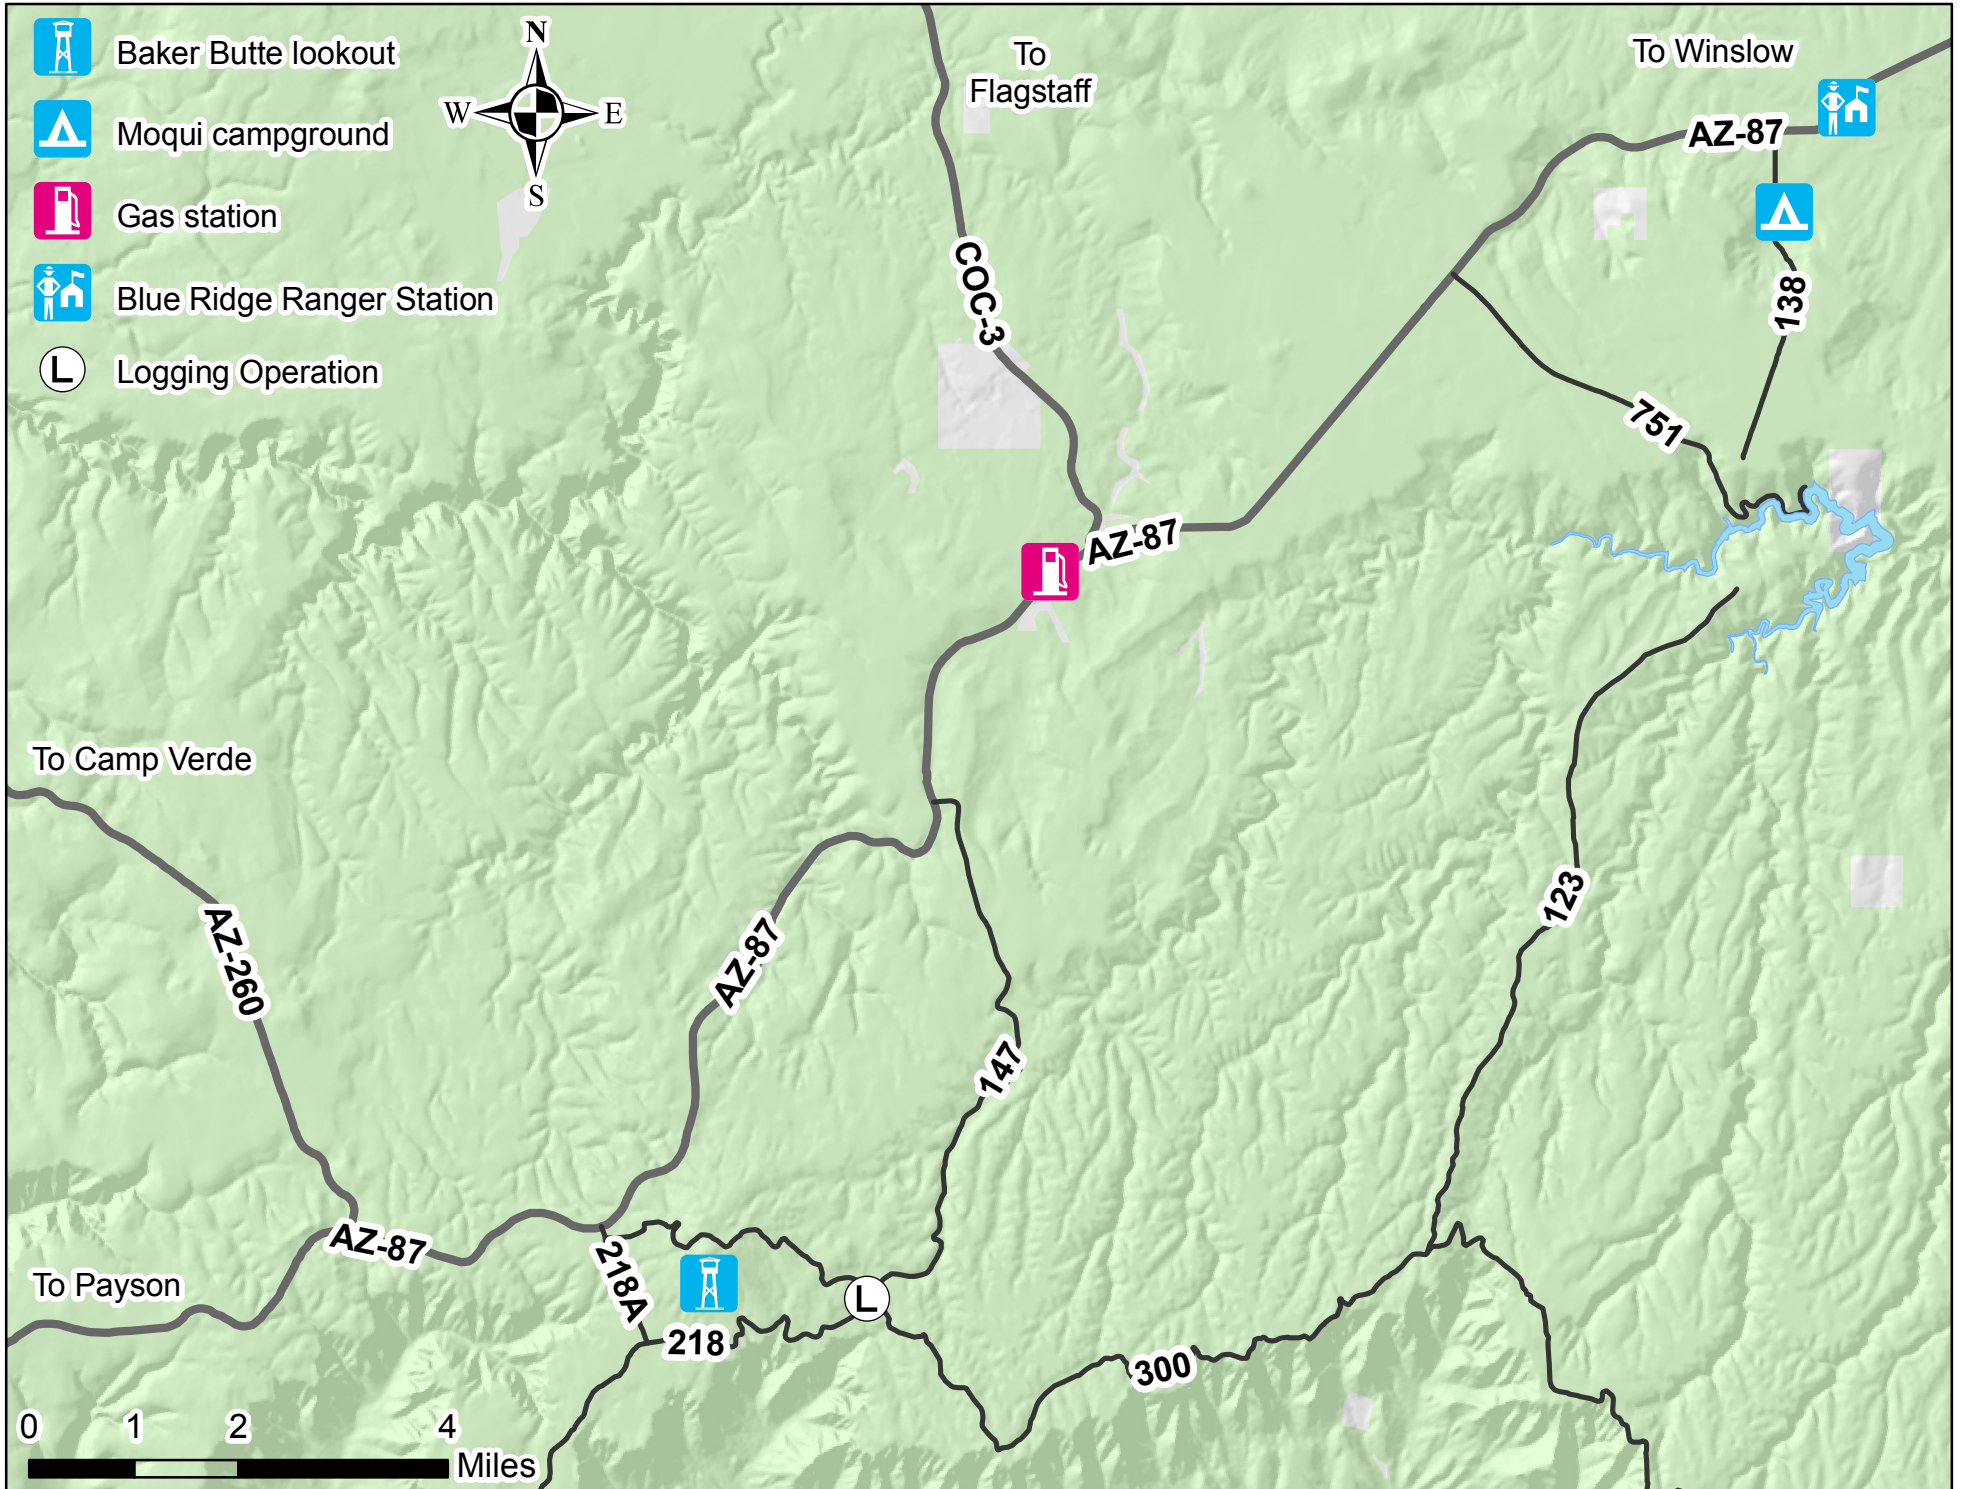

CWPP Celebration Travel Map

Cragin Watershed Protection Project

PDF Georeferenced maps for Avenza

Travel map covering selected
locations for CWPP event

Coconino National Forest Motor
Vehicle Use and Travel maps