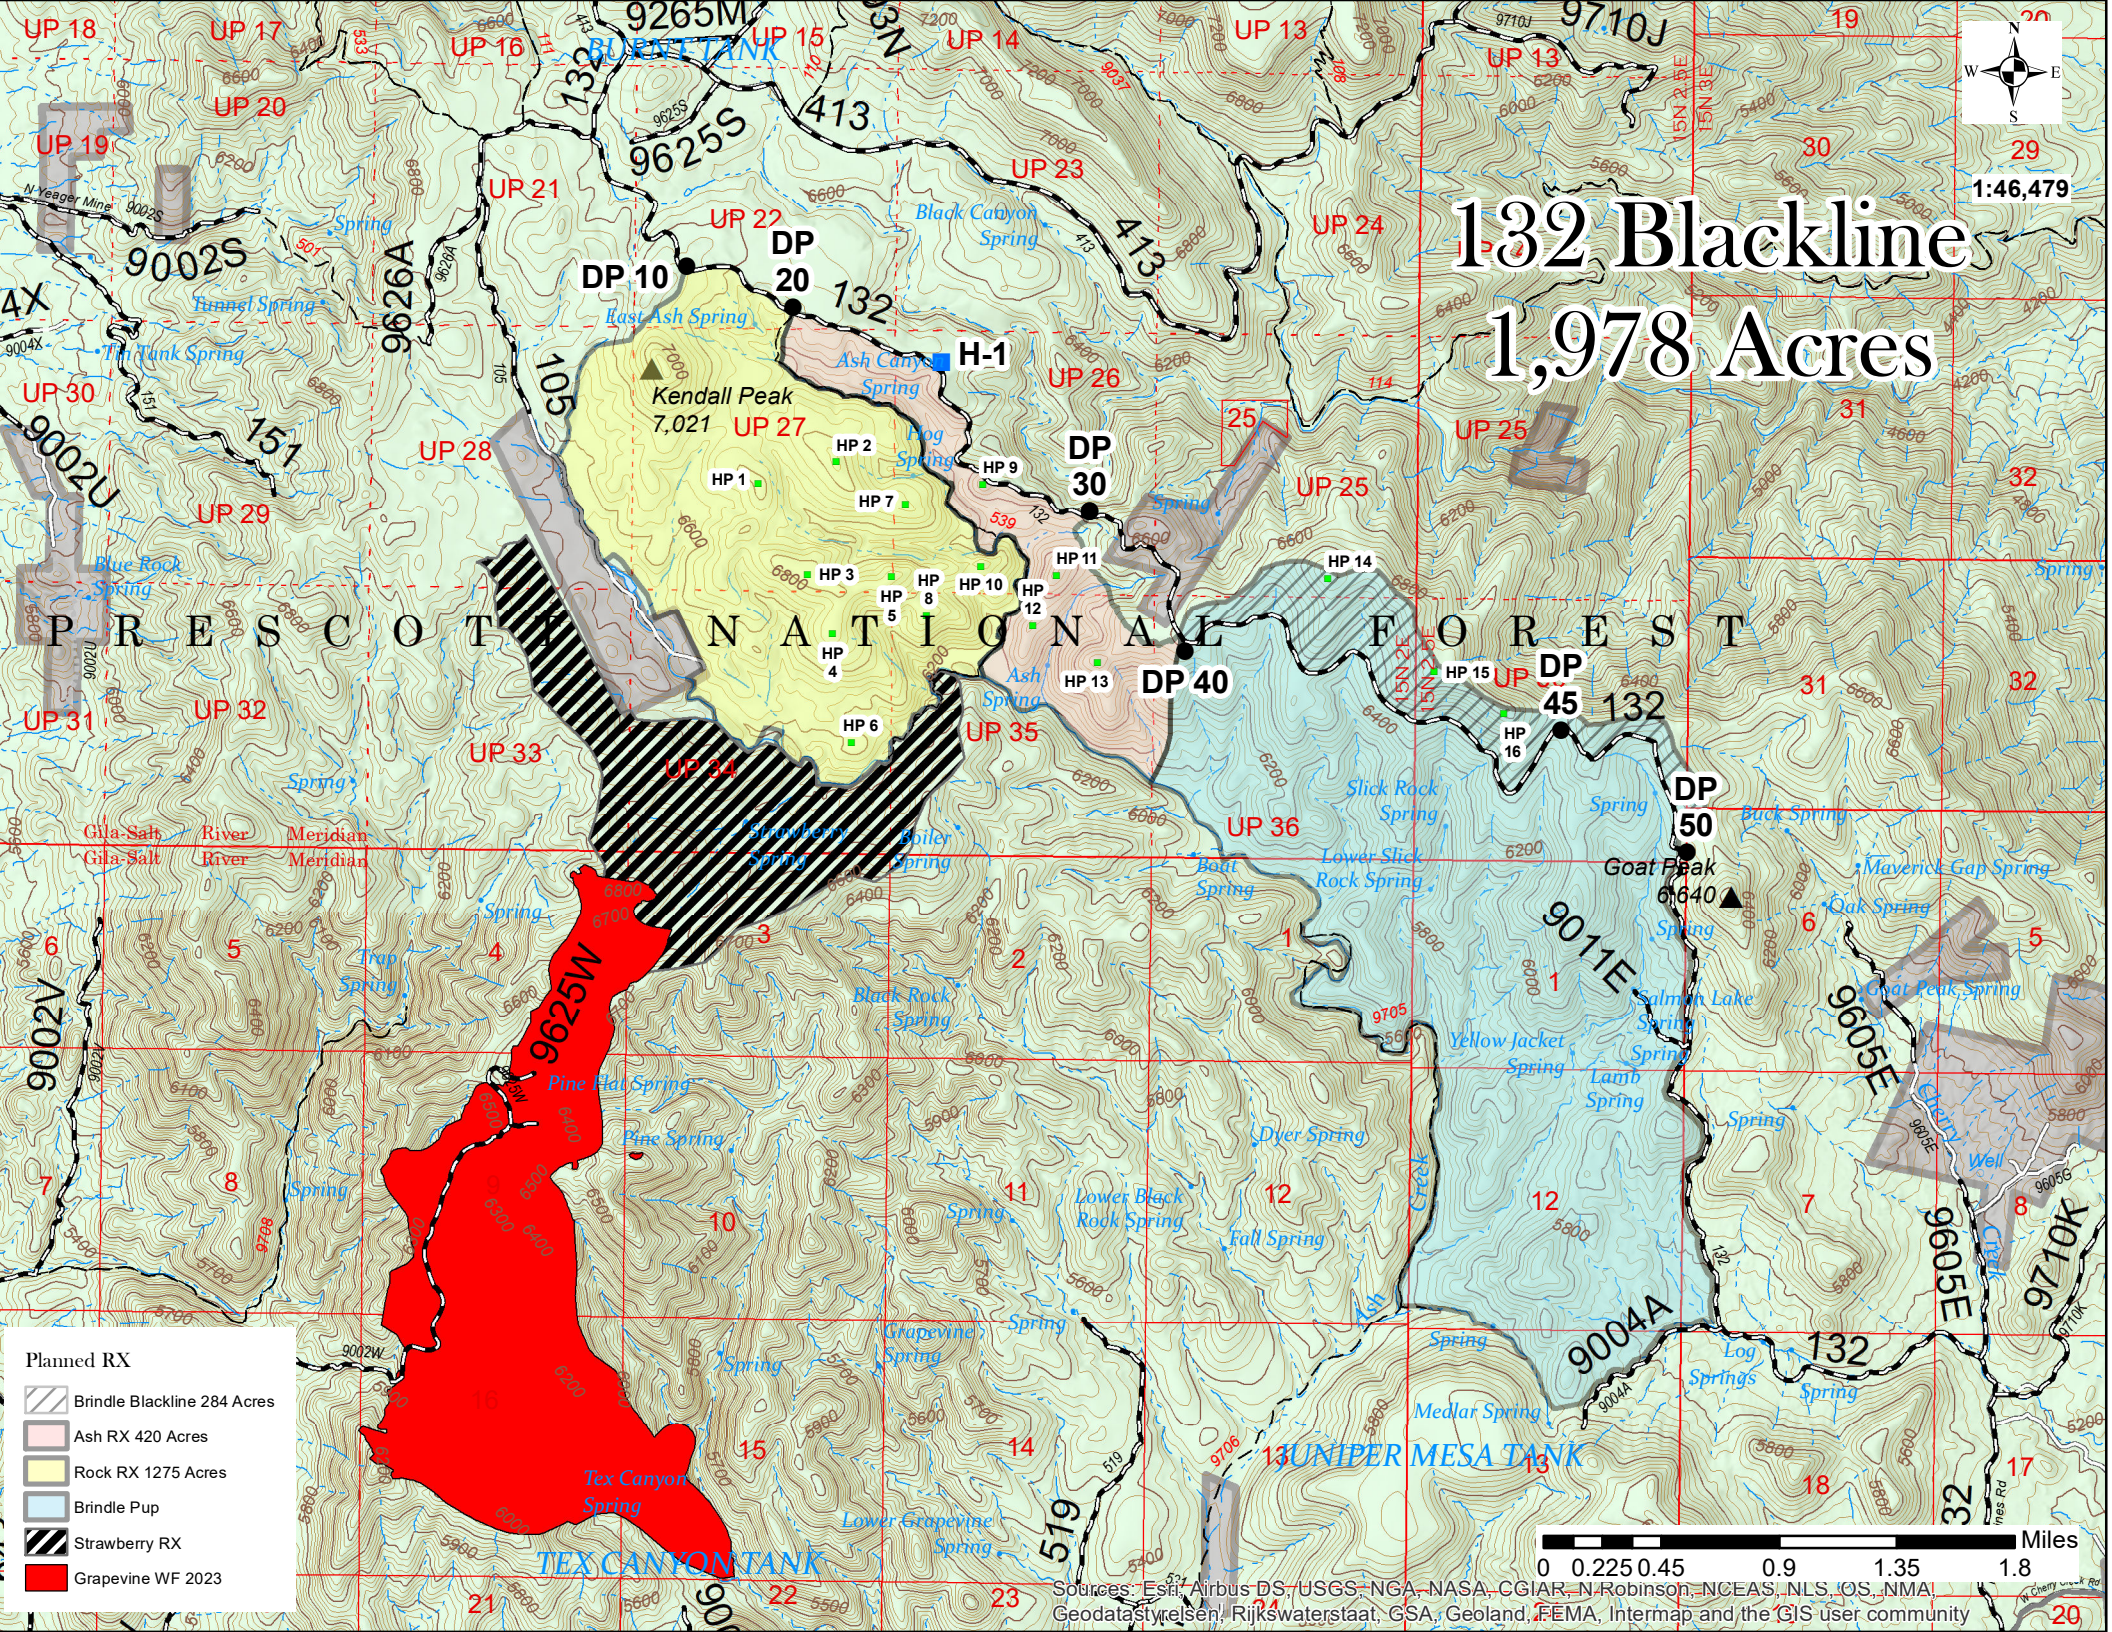

1:46,479

132 Blackline 1,978 Acres

- Planned RX**
-  Brindle Blackline 284 Acres
 -  Ash RX 420 Acres
 -  Rock RX 1275 Acres
 -  Brindle Pup
 -  Strawberry RX
 -  Grapevine WF 2023

Sources: Esri, Airbus DS, USGS, NGA, NASA, CGIAR, Robinson, NCEAS, NLS, OS, NMA, Geodatastyrelsen, Rijkswaterstaat, GSA, Geoland, FEMA, Intermap and the GIS user community