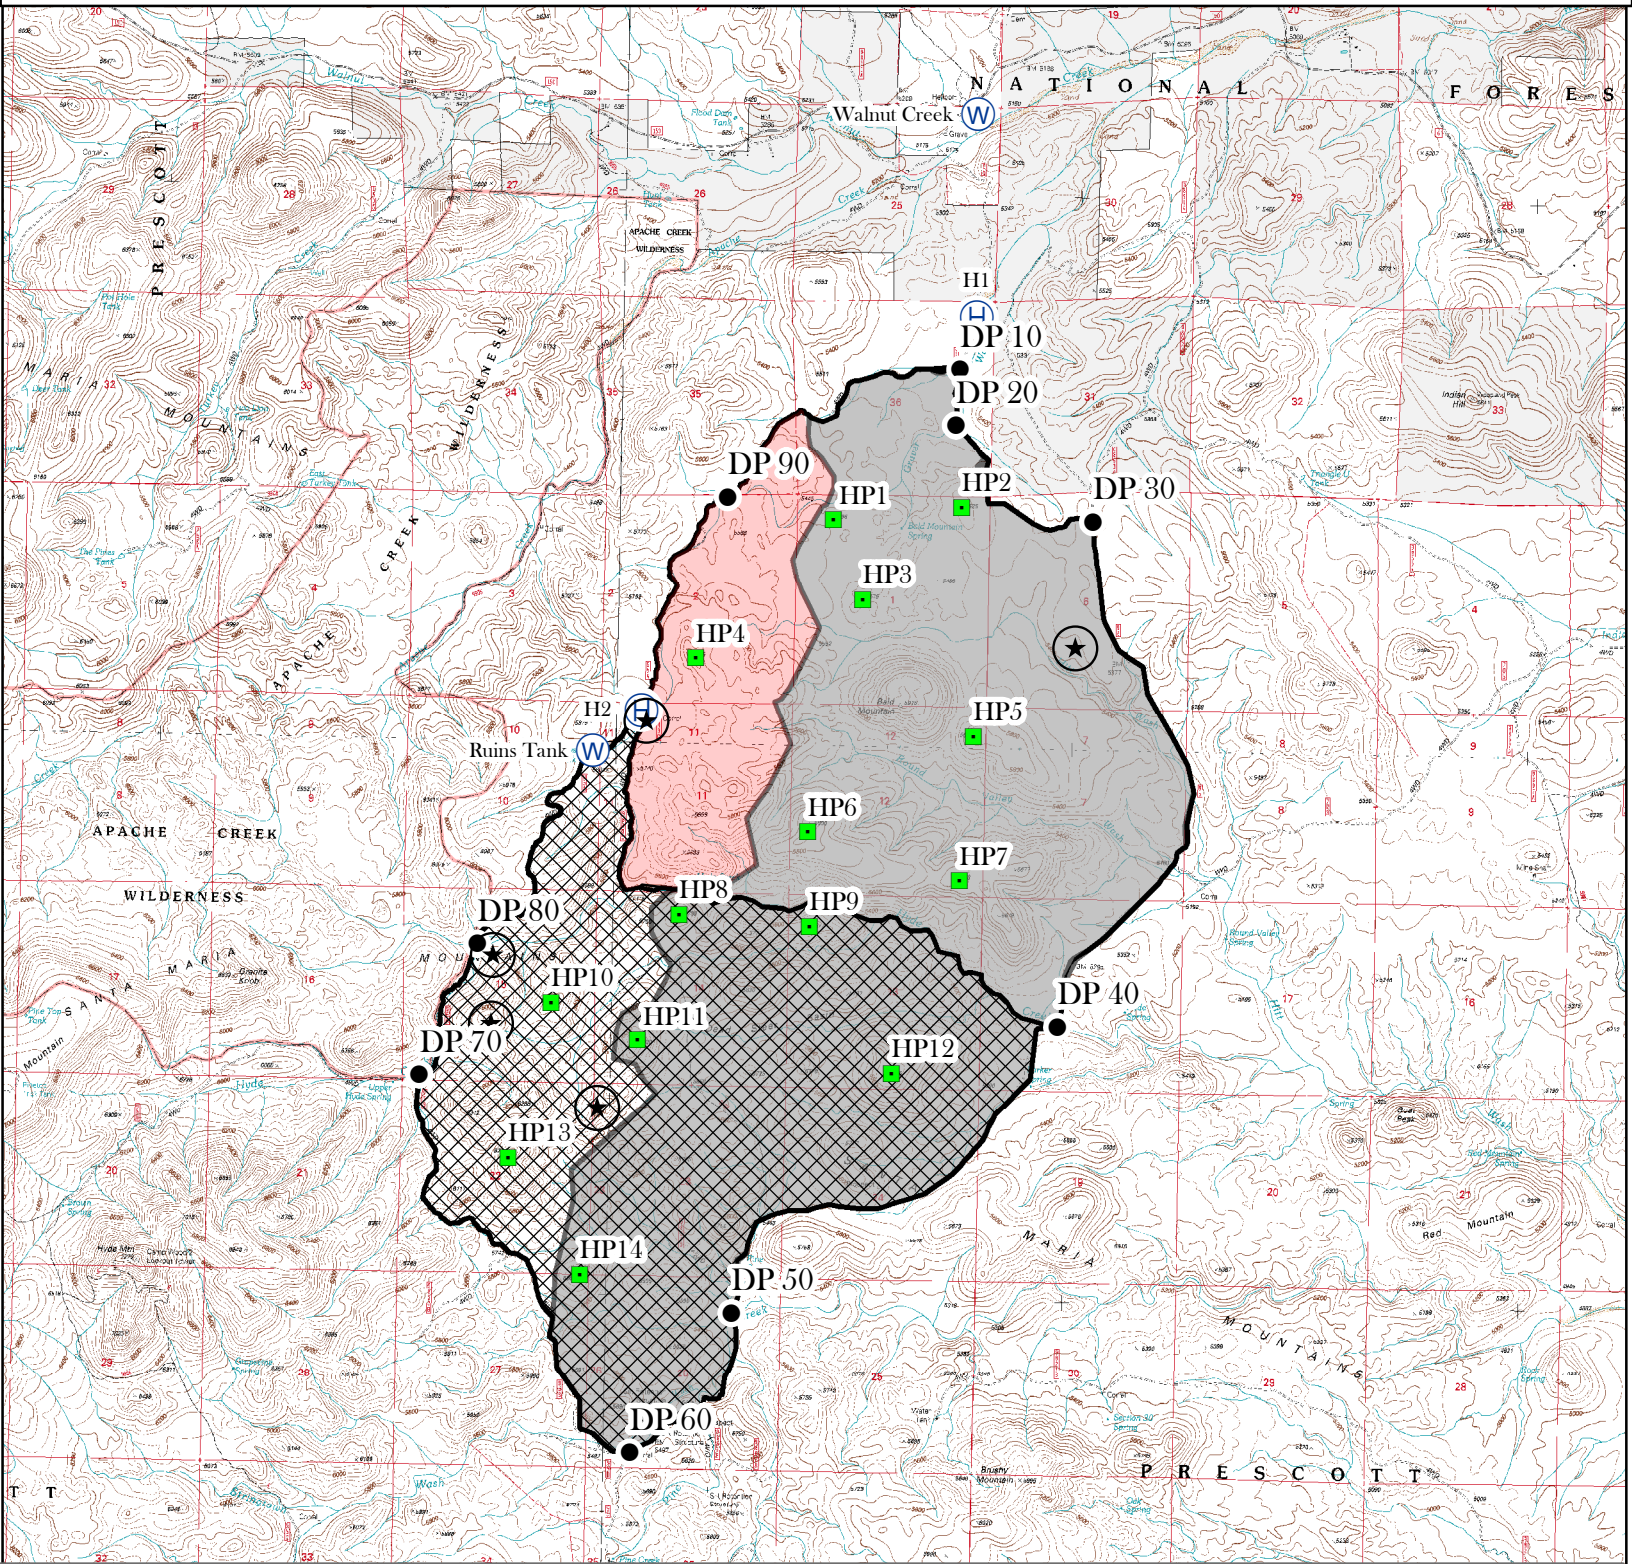

Graver RX (4,050 Acres)

- Legend**
- 2023 Planned Treatment (985 Acres)
 - 2020 Treatment (5582 Acres)
 - Excluded Acres
 - Drop Points
 - High Points
 - Water Source
 - ★ Fire Sensitive Sites

1:63,295