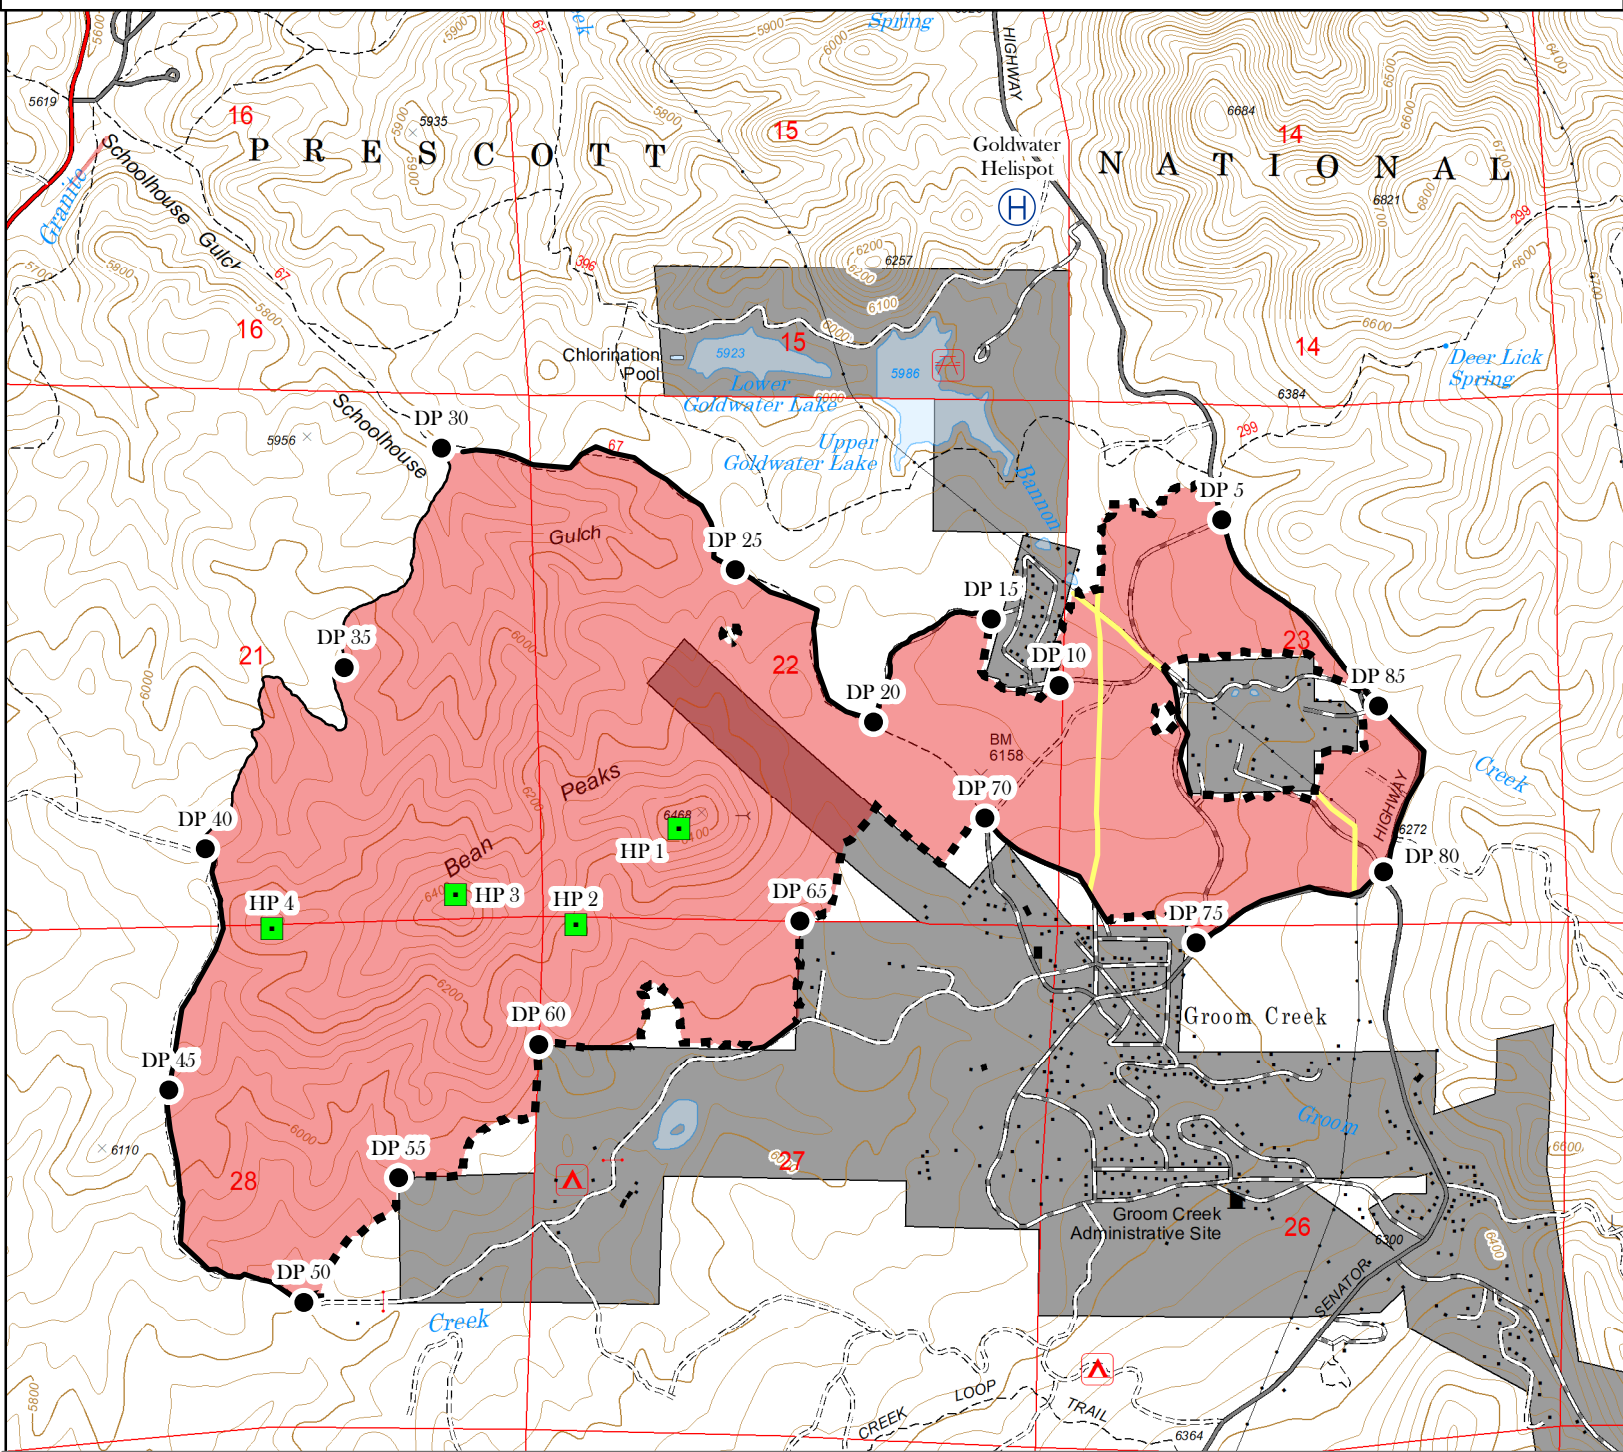

Goldwater RX Bradshaw Vegetation Management EA Bradshaw Ranger District 1,185 Acres

Legend

- Goldwater_2023
- Unit Boundary - Road
- Unit Boundary - Handline
- High Points
- Drop Points
- H Helispot
- Power line

1:23,838