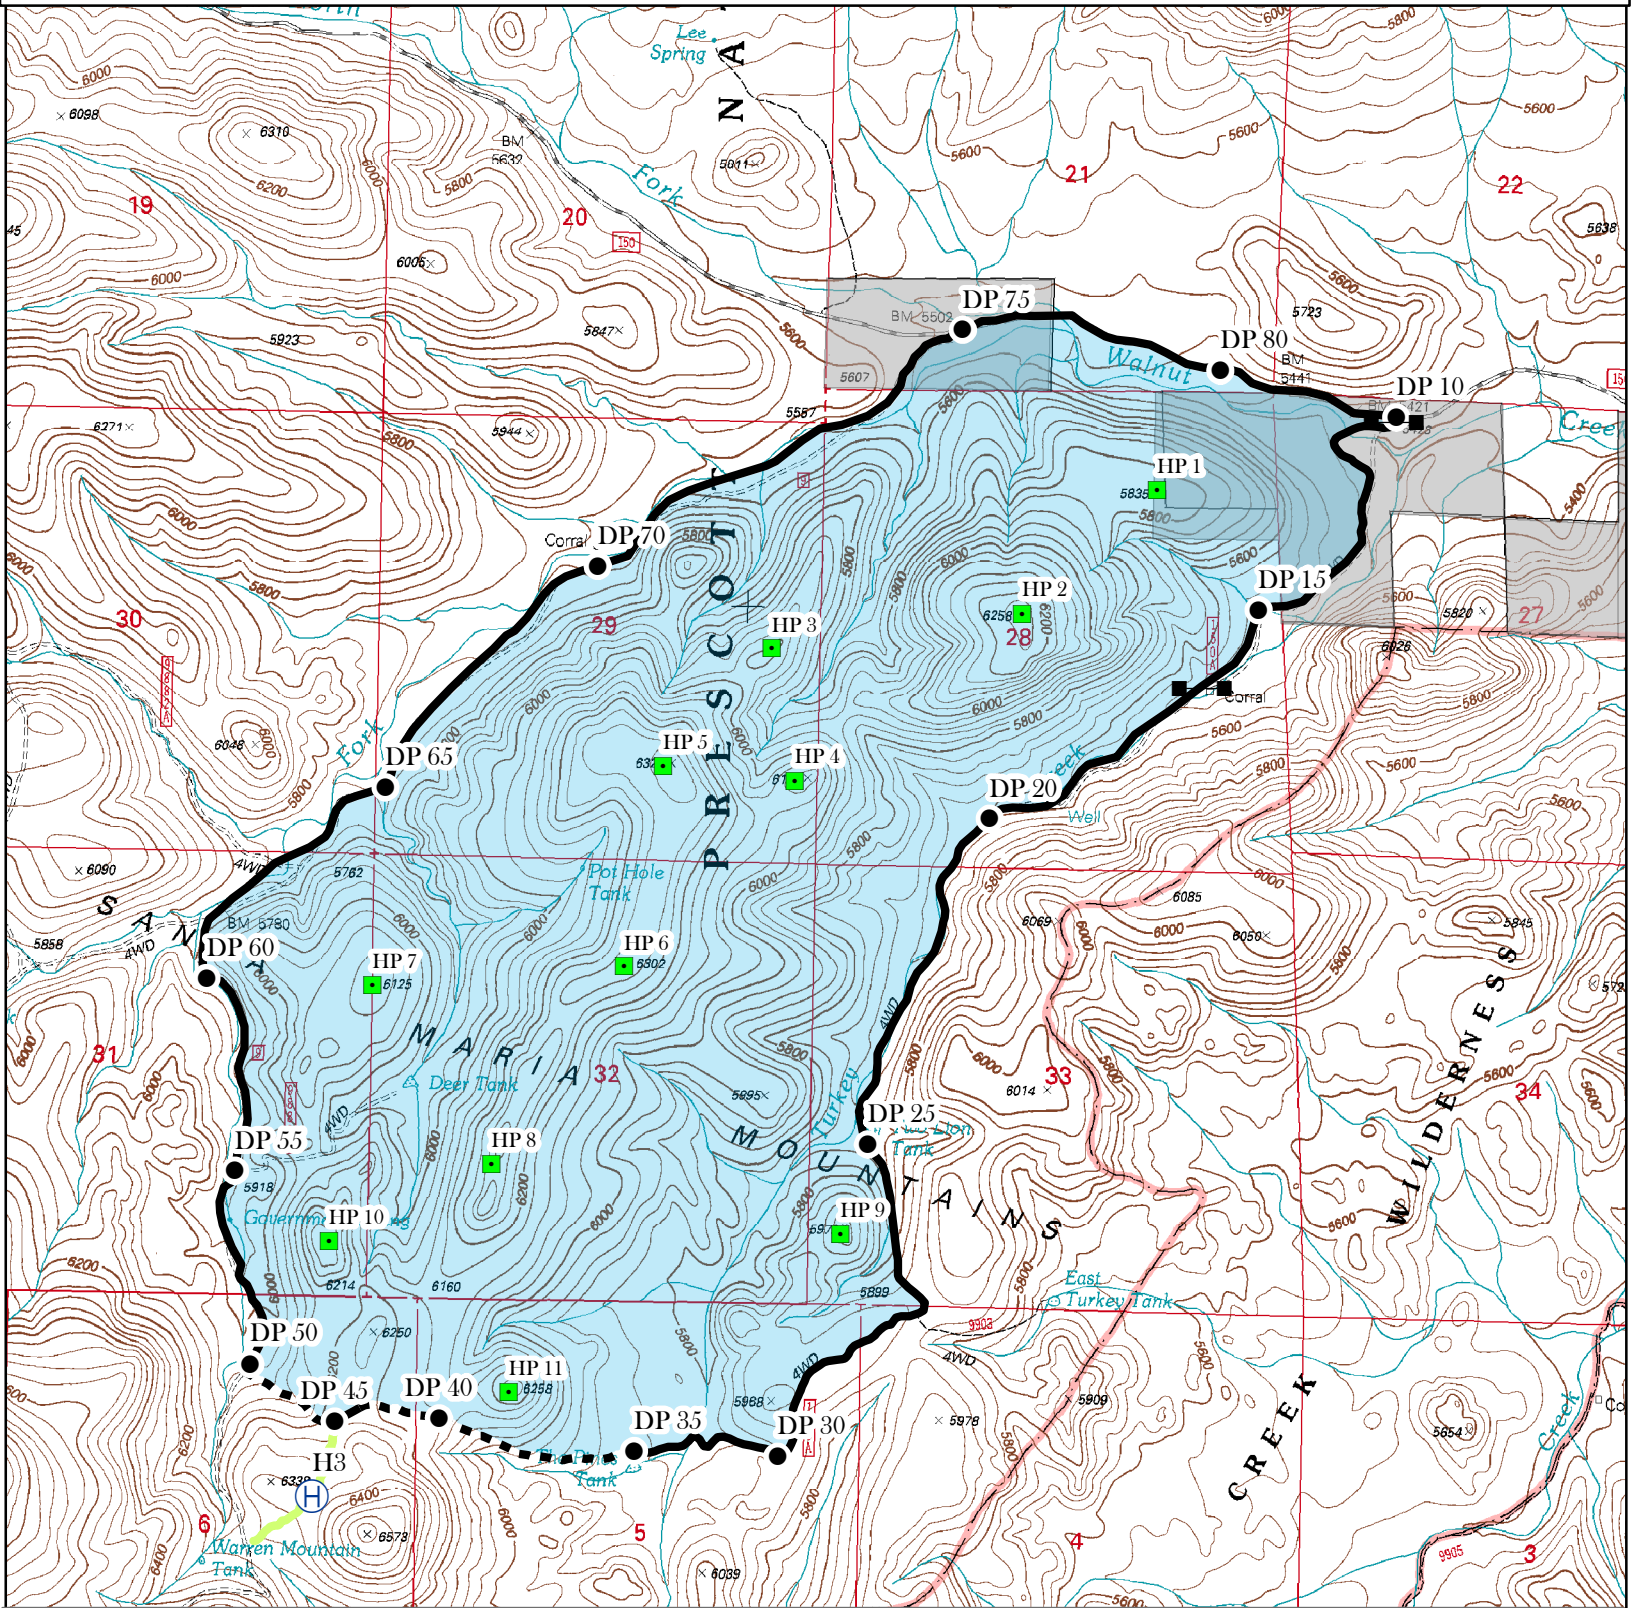

South Fork RX (2325 Acres) Chino Landscape EA Chino Valley Ranger District

Legend

- Southfork RX Boundary
- Gate
- Handline
- High Point
- South Fork RX
- Drop Point
- Access Road

1:27,536