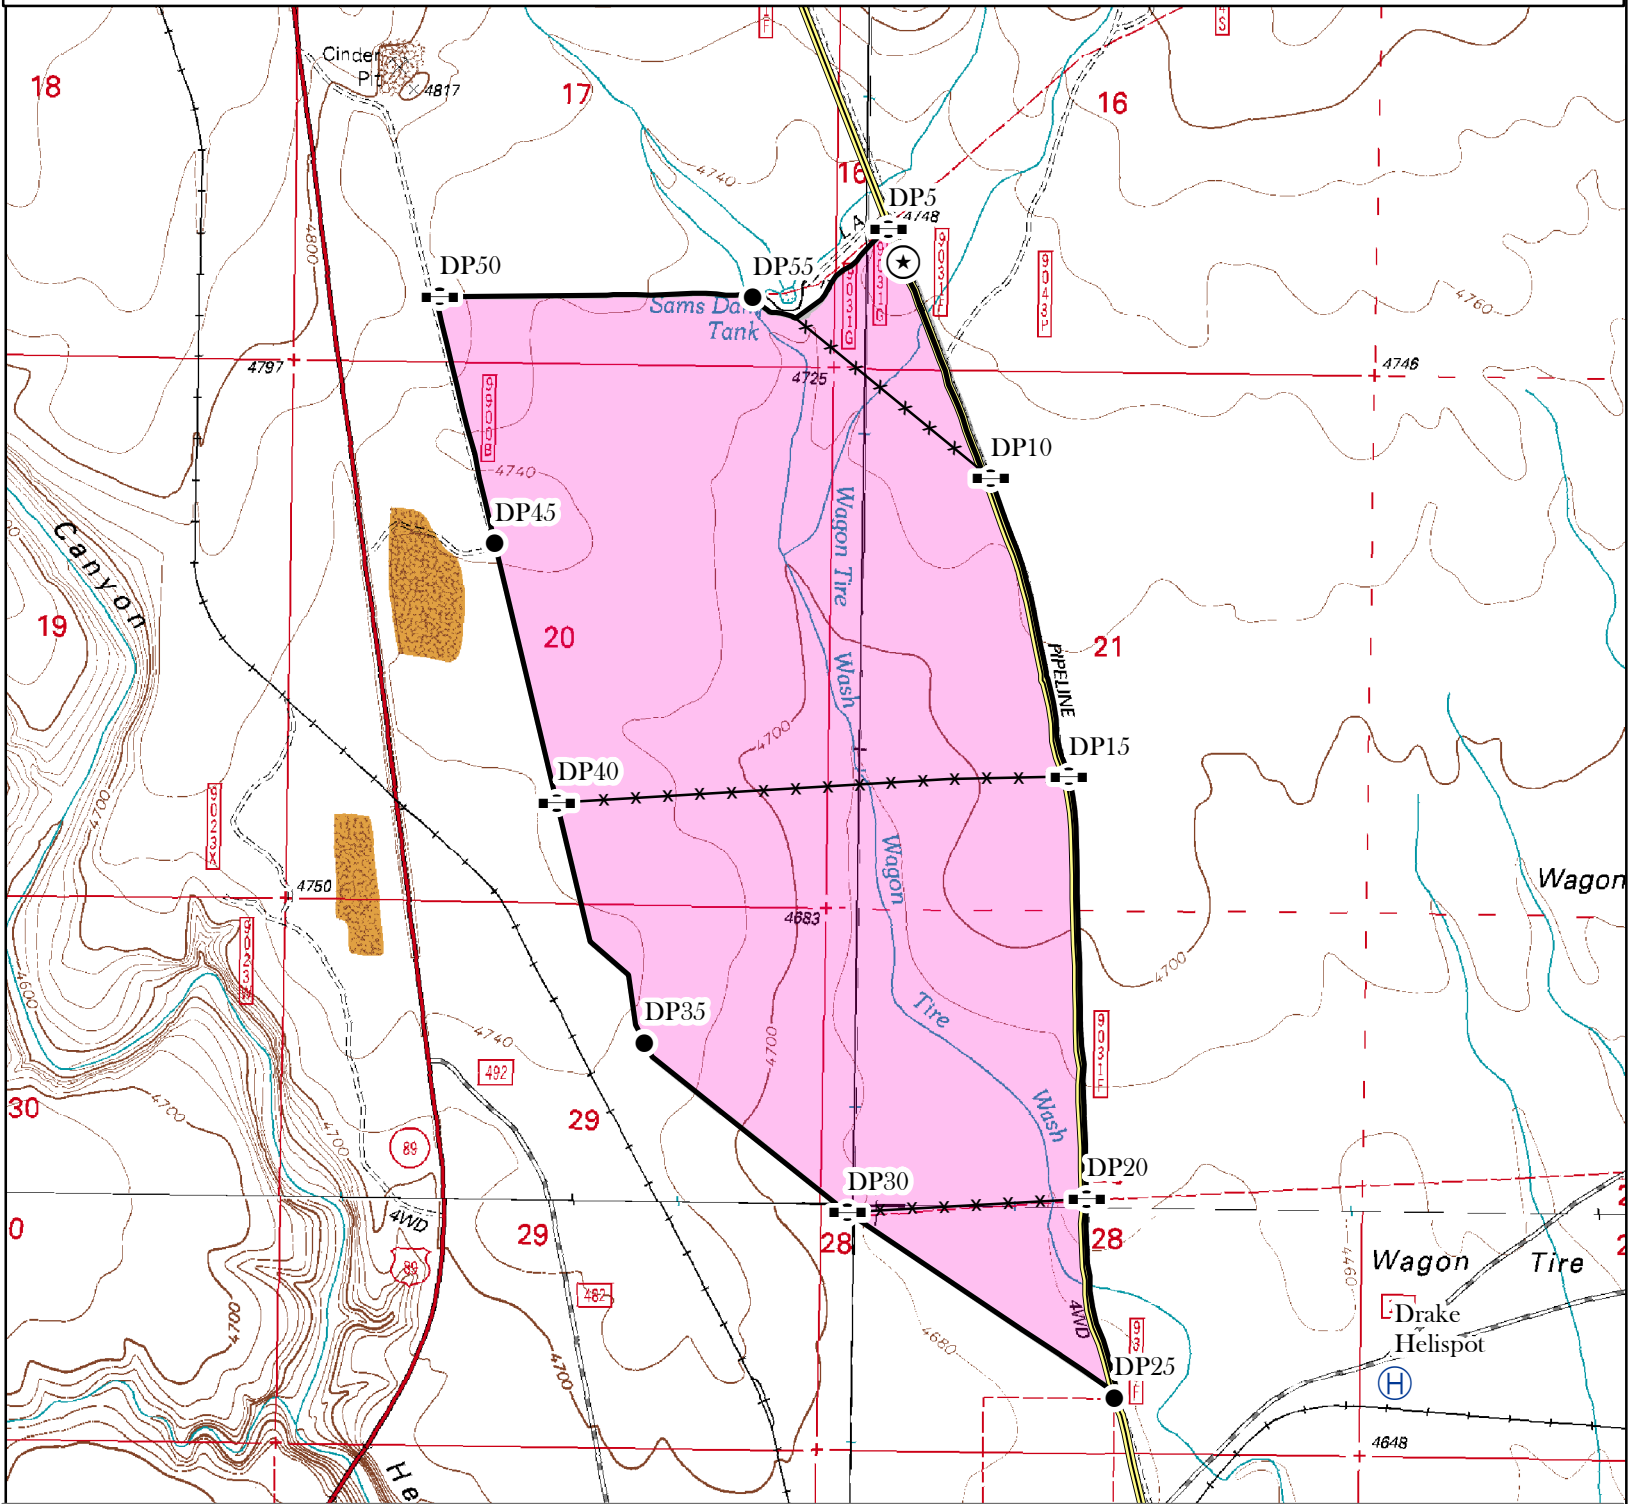

Wagon Tire RX (1,005 Acres) Chino Landscape EA Chino Valley Ranger District

- Legend**
- Wagon Tire RX
 - Fence Lines
 - Drop Point
 - ★ Gasline Vent Station
 - H Drake Helispot
 - Underground Gas Line
 - Gate

1:22,489