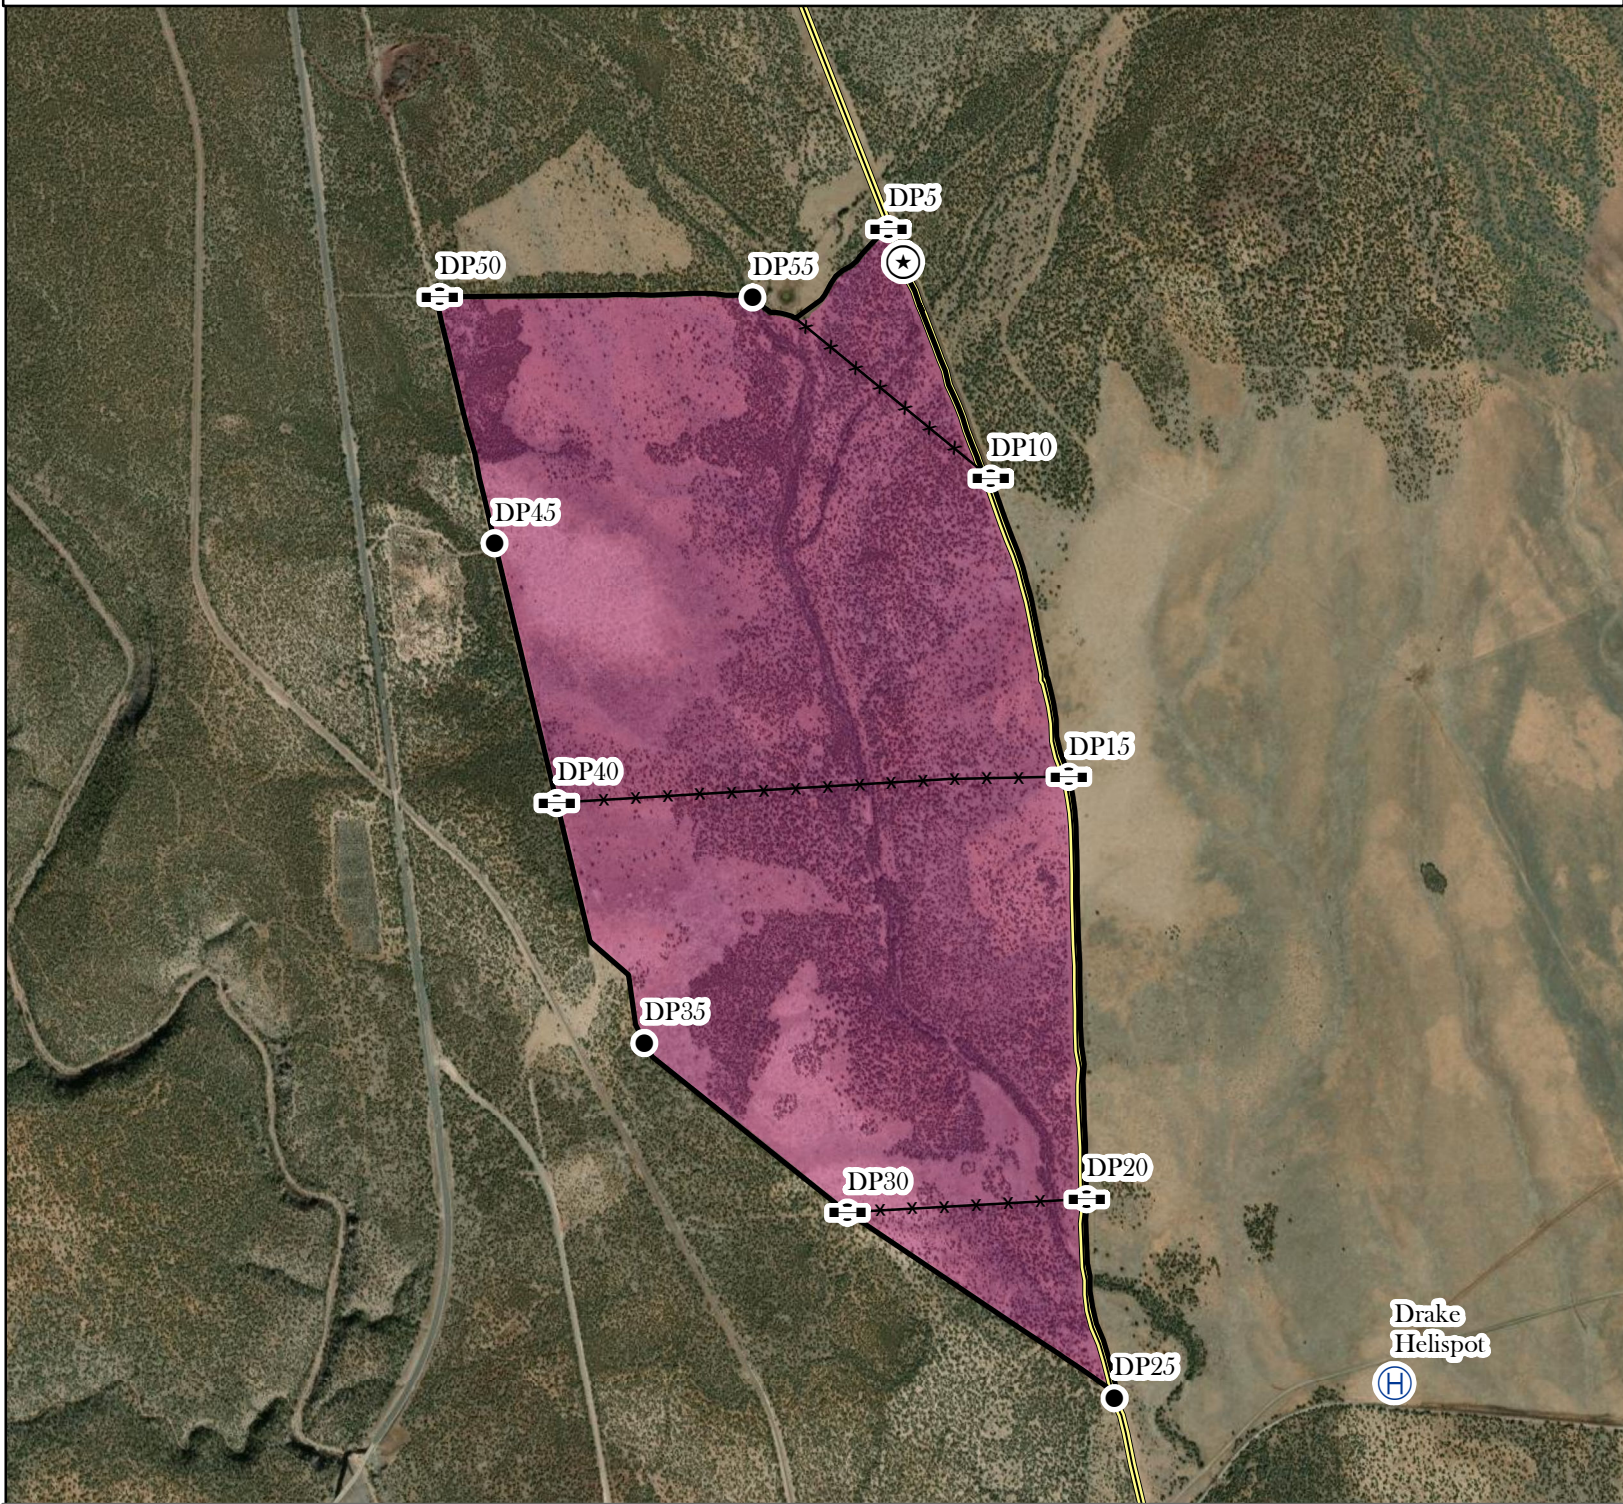

Wagon Tire RX (1,005 Acres)
Chino Landscape EA
Chino Valley Ranger District

- Legend
- Wagon Tire NRX
 - Drop Point
 - Drake Helispot
 - Gate
 - Fence Lines
 - Gasline Vent Station
 - Underground Gas Line

1:22,489