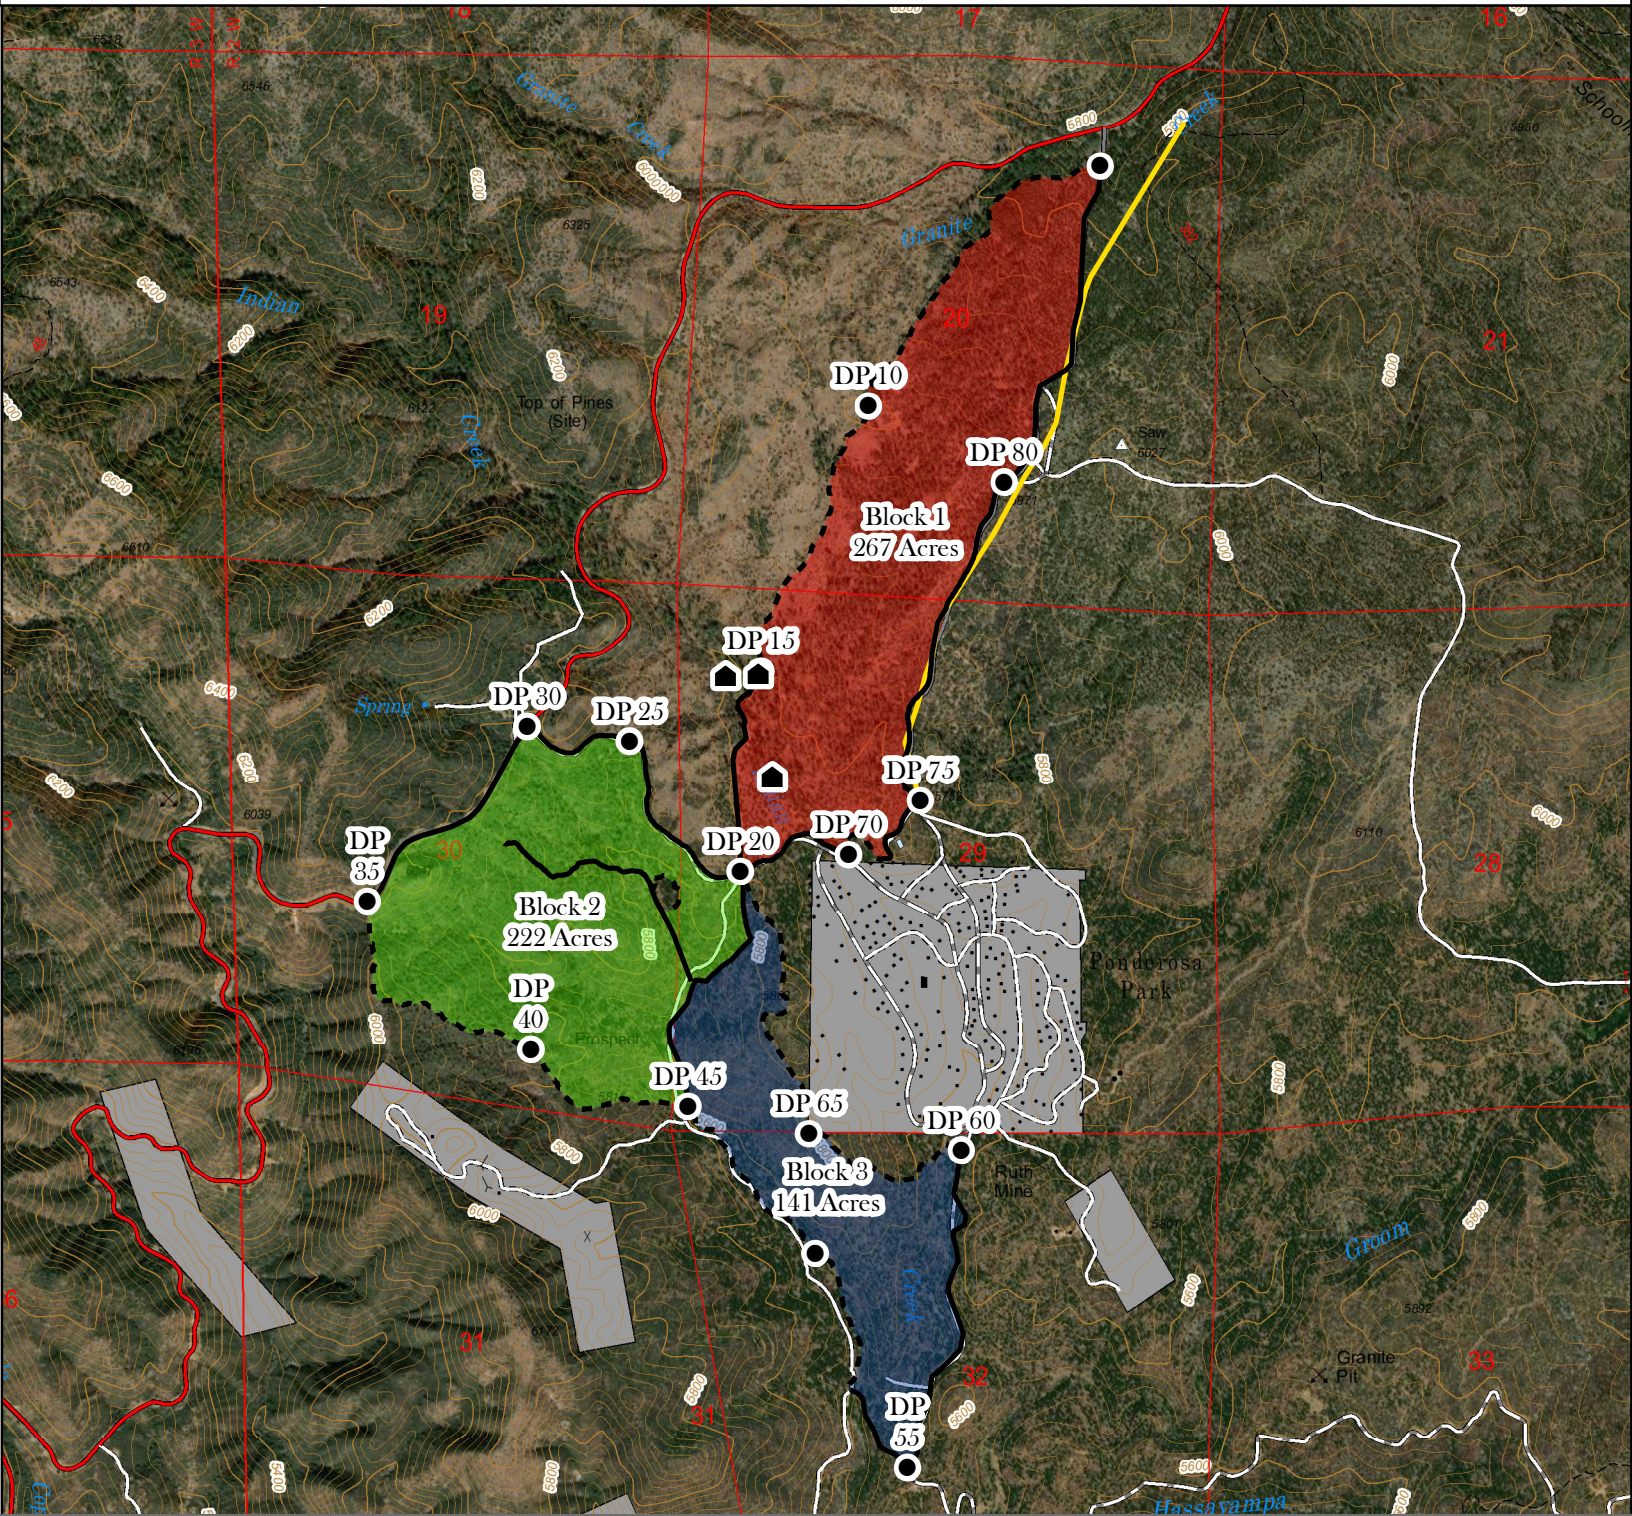

Indian Creek RX Bradshaw Vegetation Management EA Bradshaw Ranger District 630 Acres

Legend

- Block 1
- Block 2
- Block 3
- Handline
- Power line
- Drop Point
- Structure
- Road

1:24,000