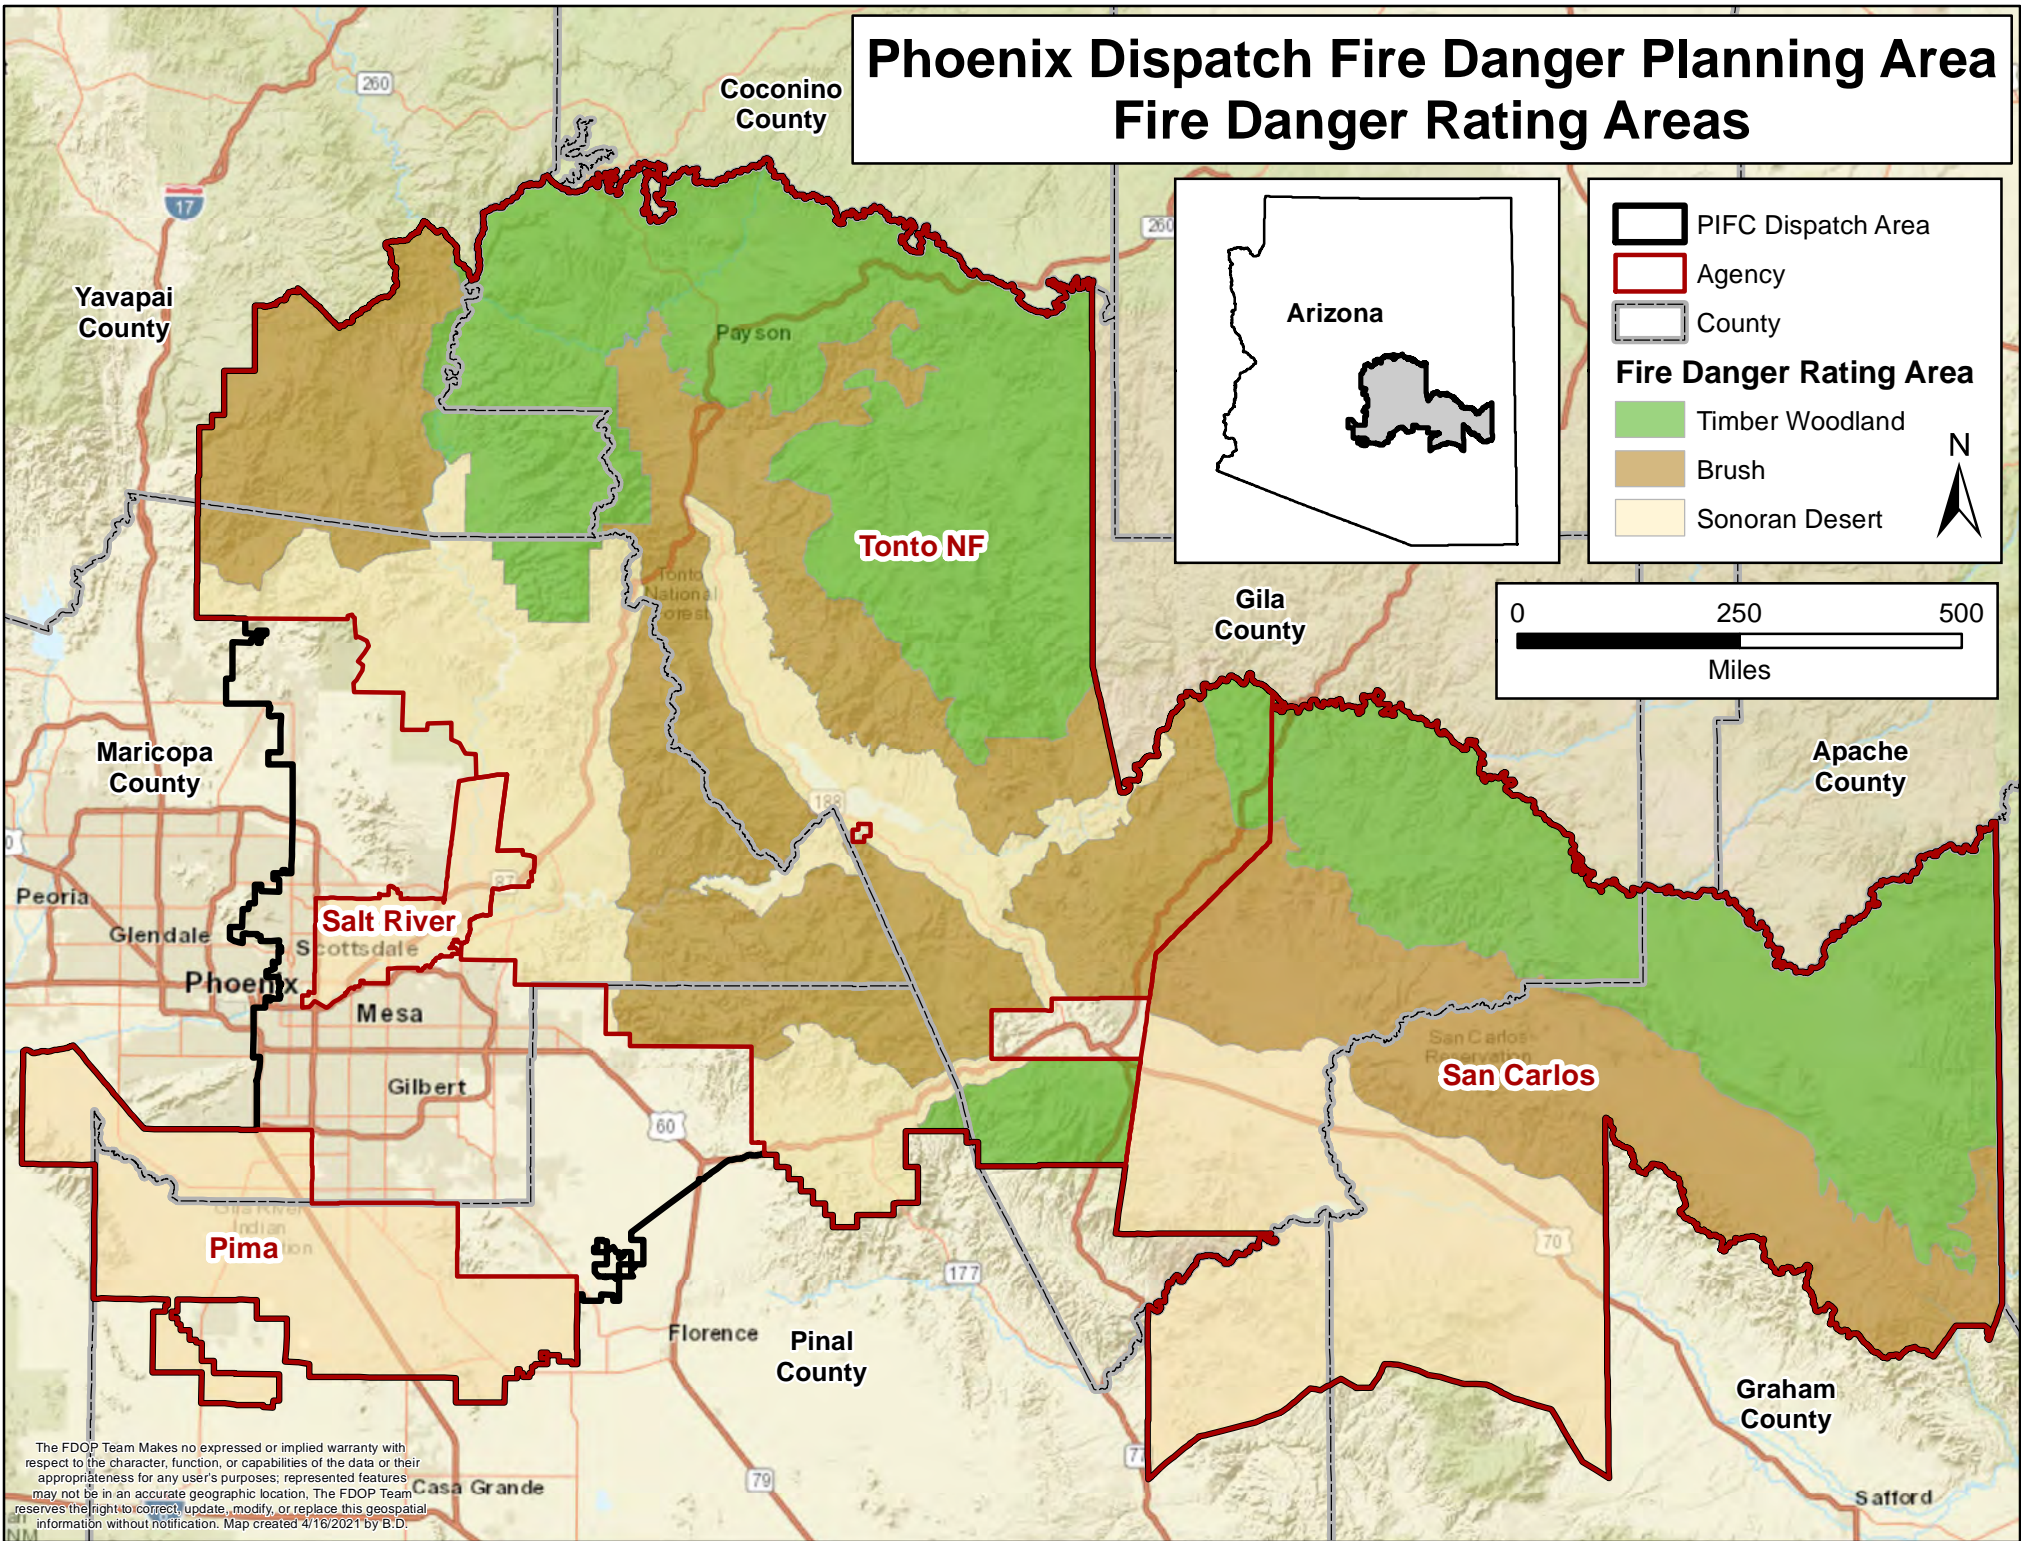

Phoenix Dispatch Fire Danger Planning Area Fire Danger Rating Areas