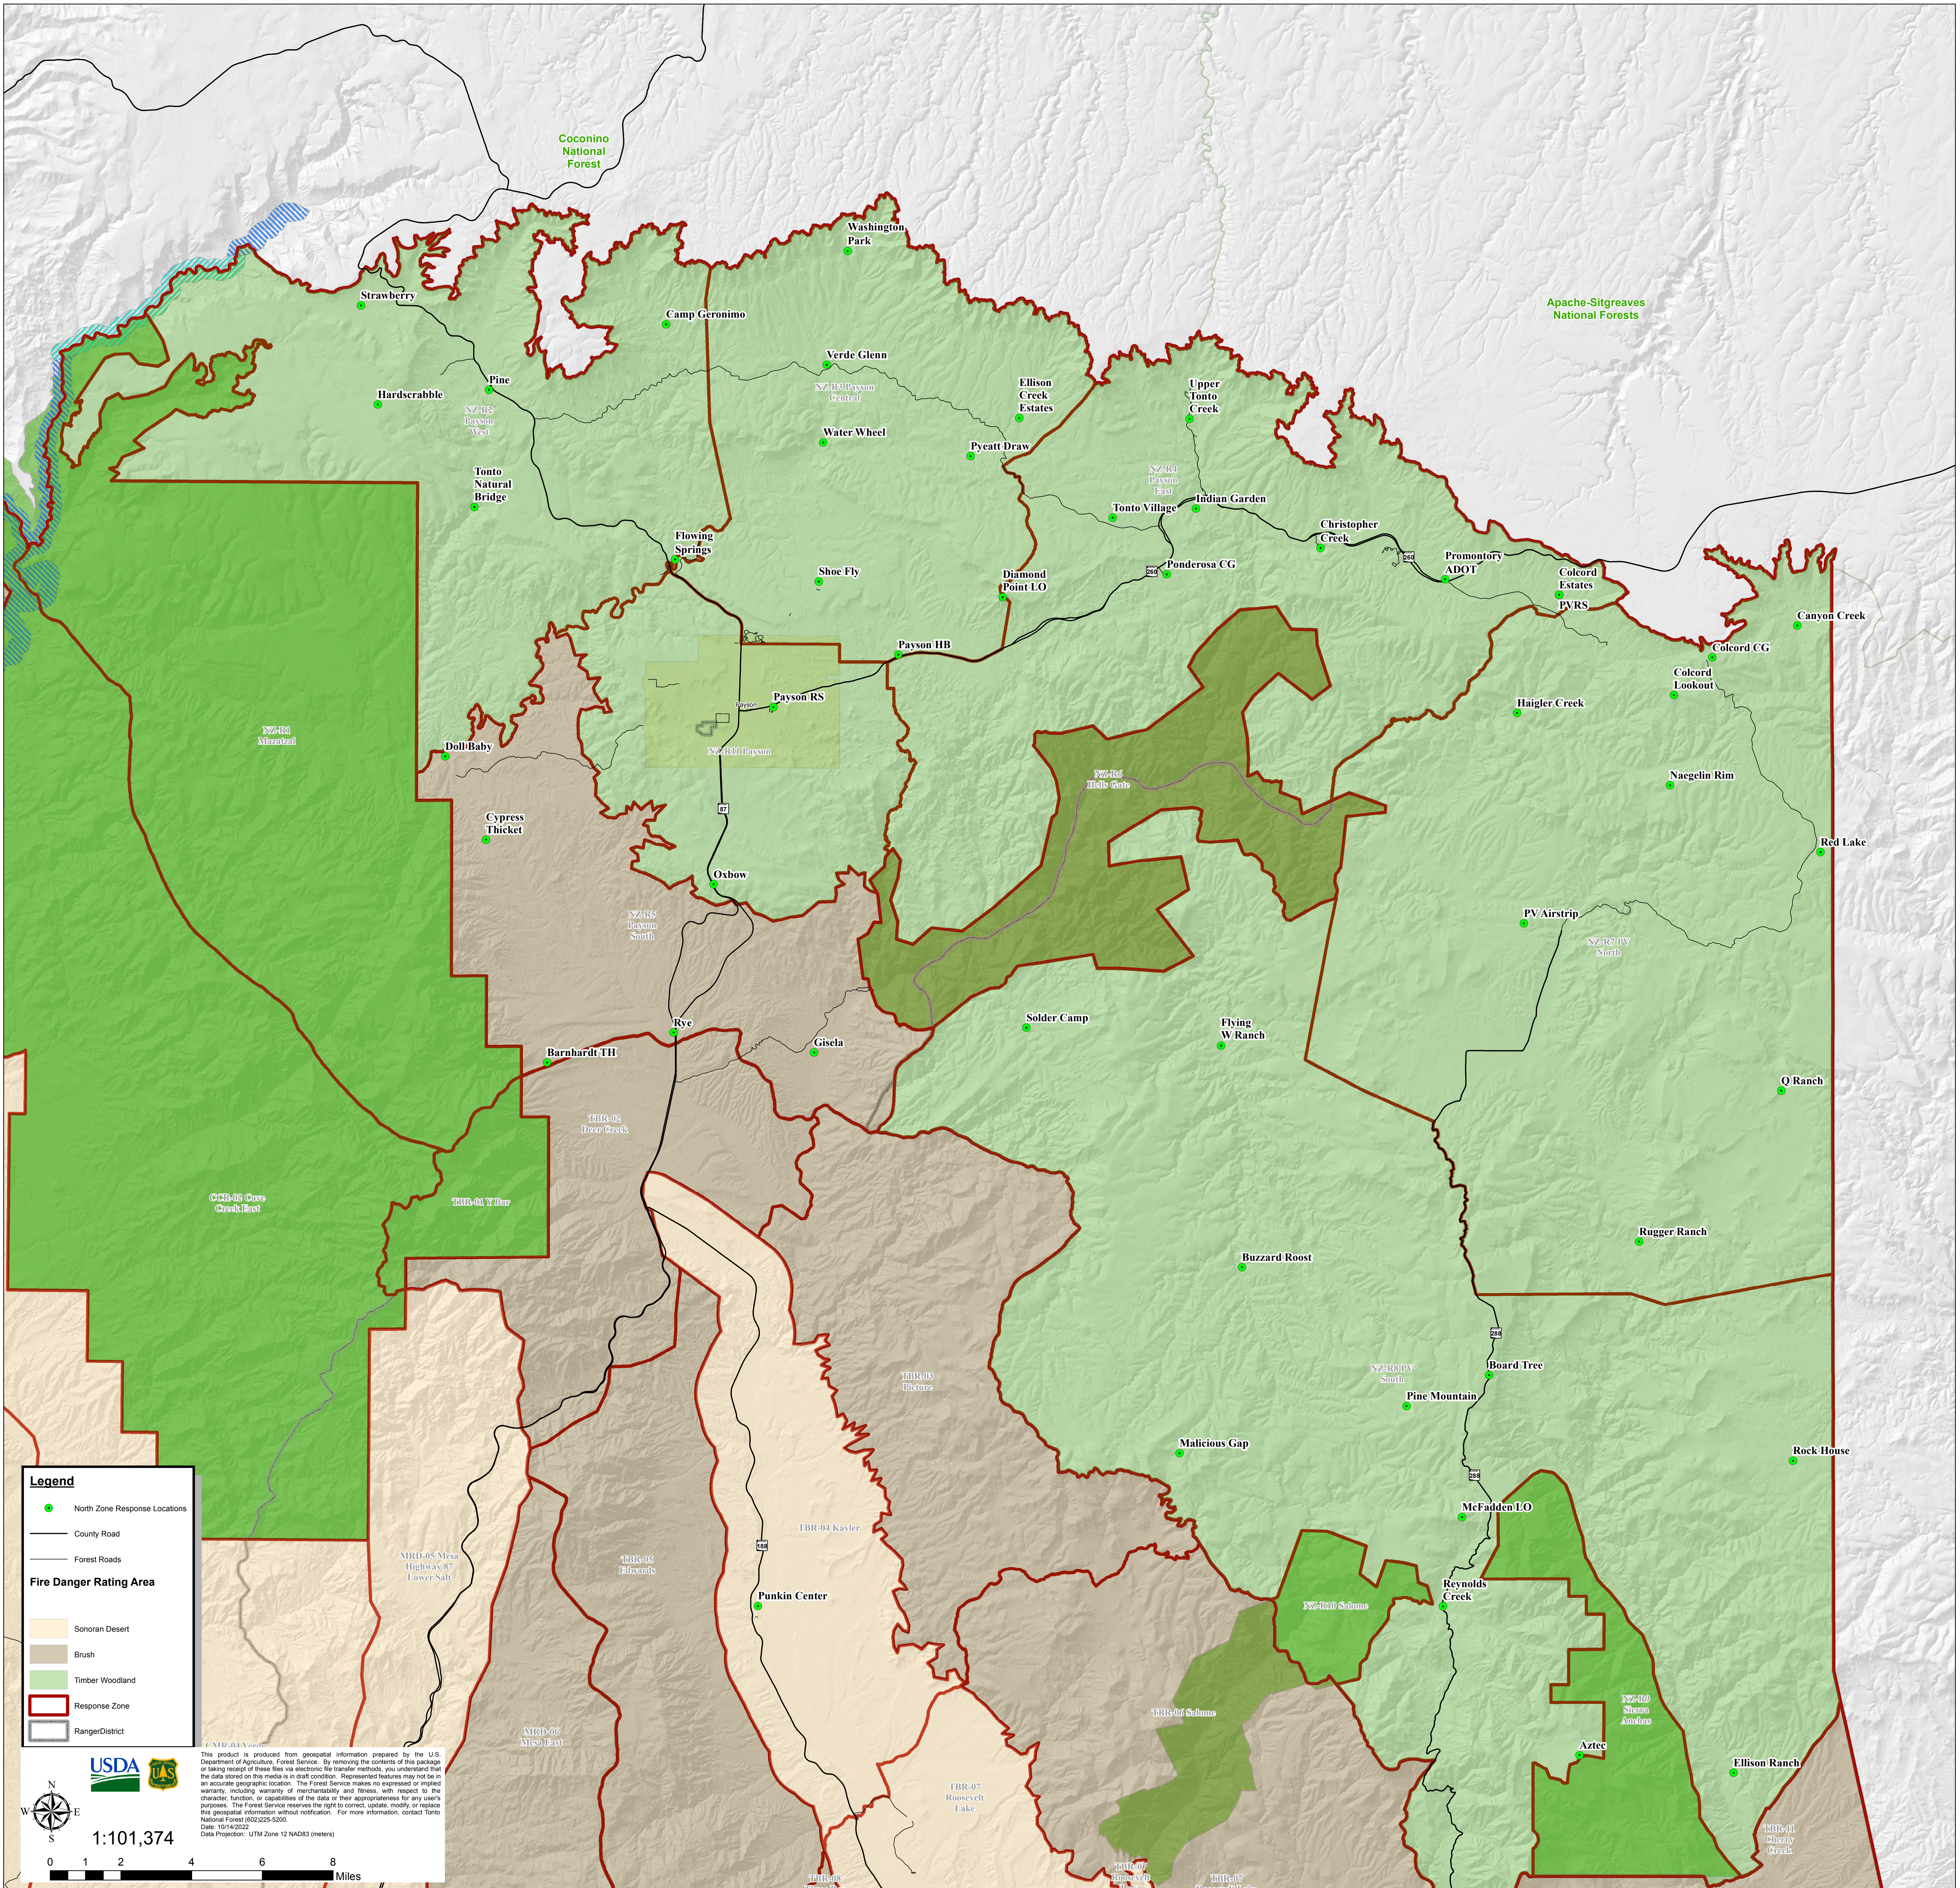

Tonto National Forest

Legend

- North Zone Response Locations
- County Road
- Forest Roads
- **Fire Danger Rating Area**
  - Sonoran Desert
  - Brush
  - Timber Woodland
- Response Zone
- Ranger District

USDA US

1:101,374

0 1 2 4 6 8 Miles