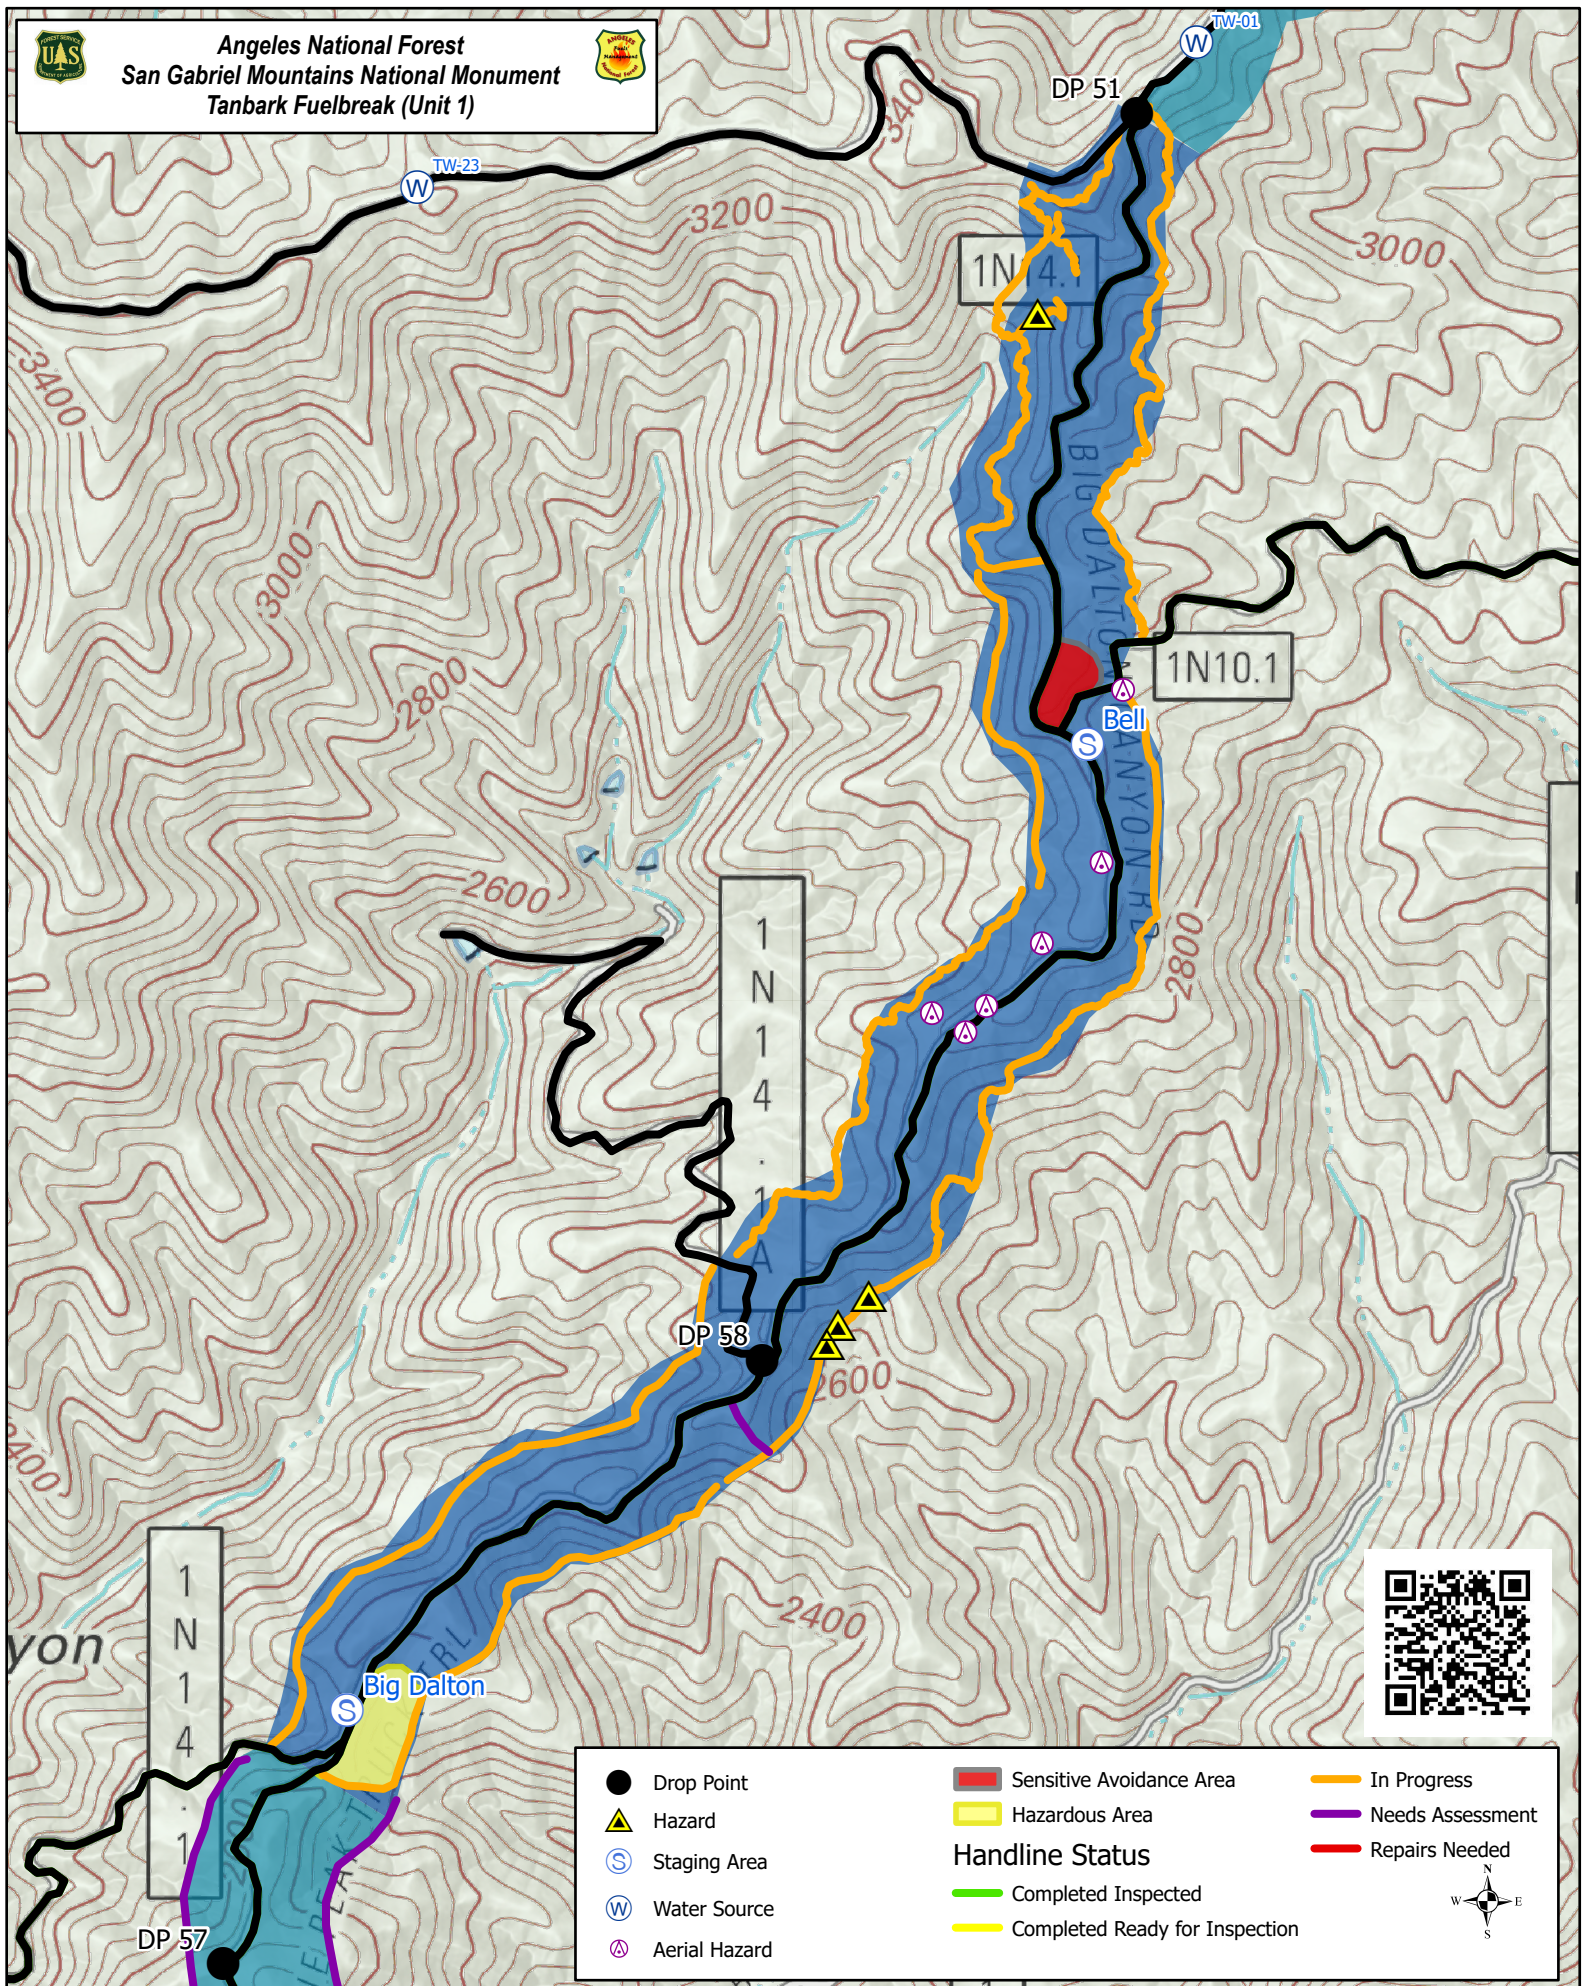

Angeles National Forest
 San Gabriel Mountains National Monument
 Tanbark Fuelbreak (Unit 1)

	Drop Point		Sensitive Avoidance Area		In Progress
	Hazard		Hazardous Area		Needs Assessment
	Staging Area	Handline Status			Repairs Needed
	Water Source		Completed Inspected		
	Aerial Hazard		Completed Ready for Inspection		

0 0.25 0.5 Miles 1:30,000

As of 2/13/2024 at 1230 hrs.