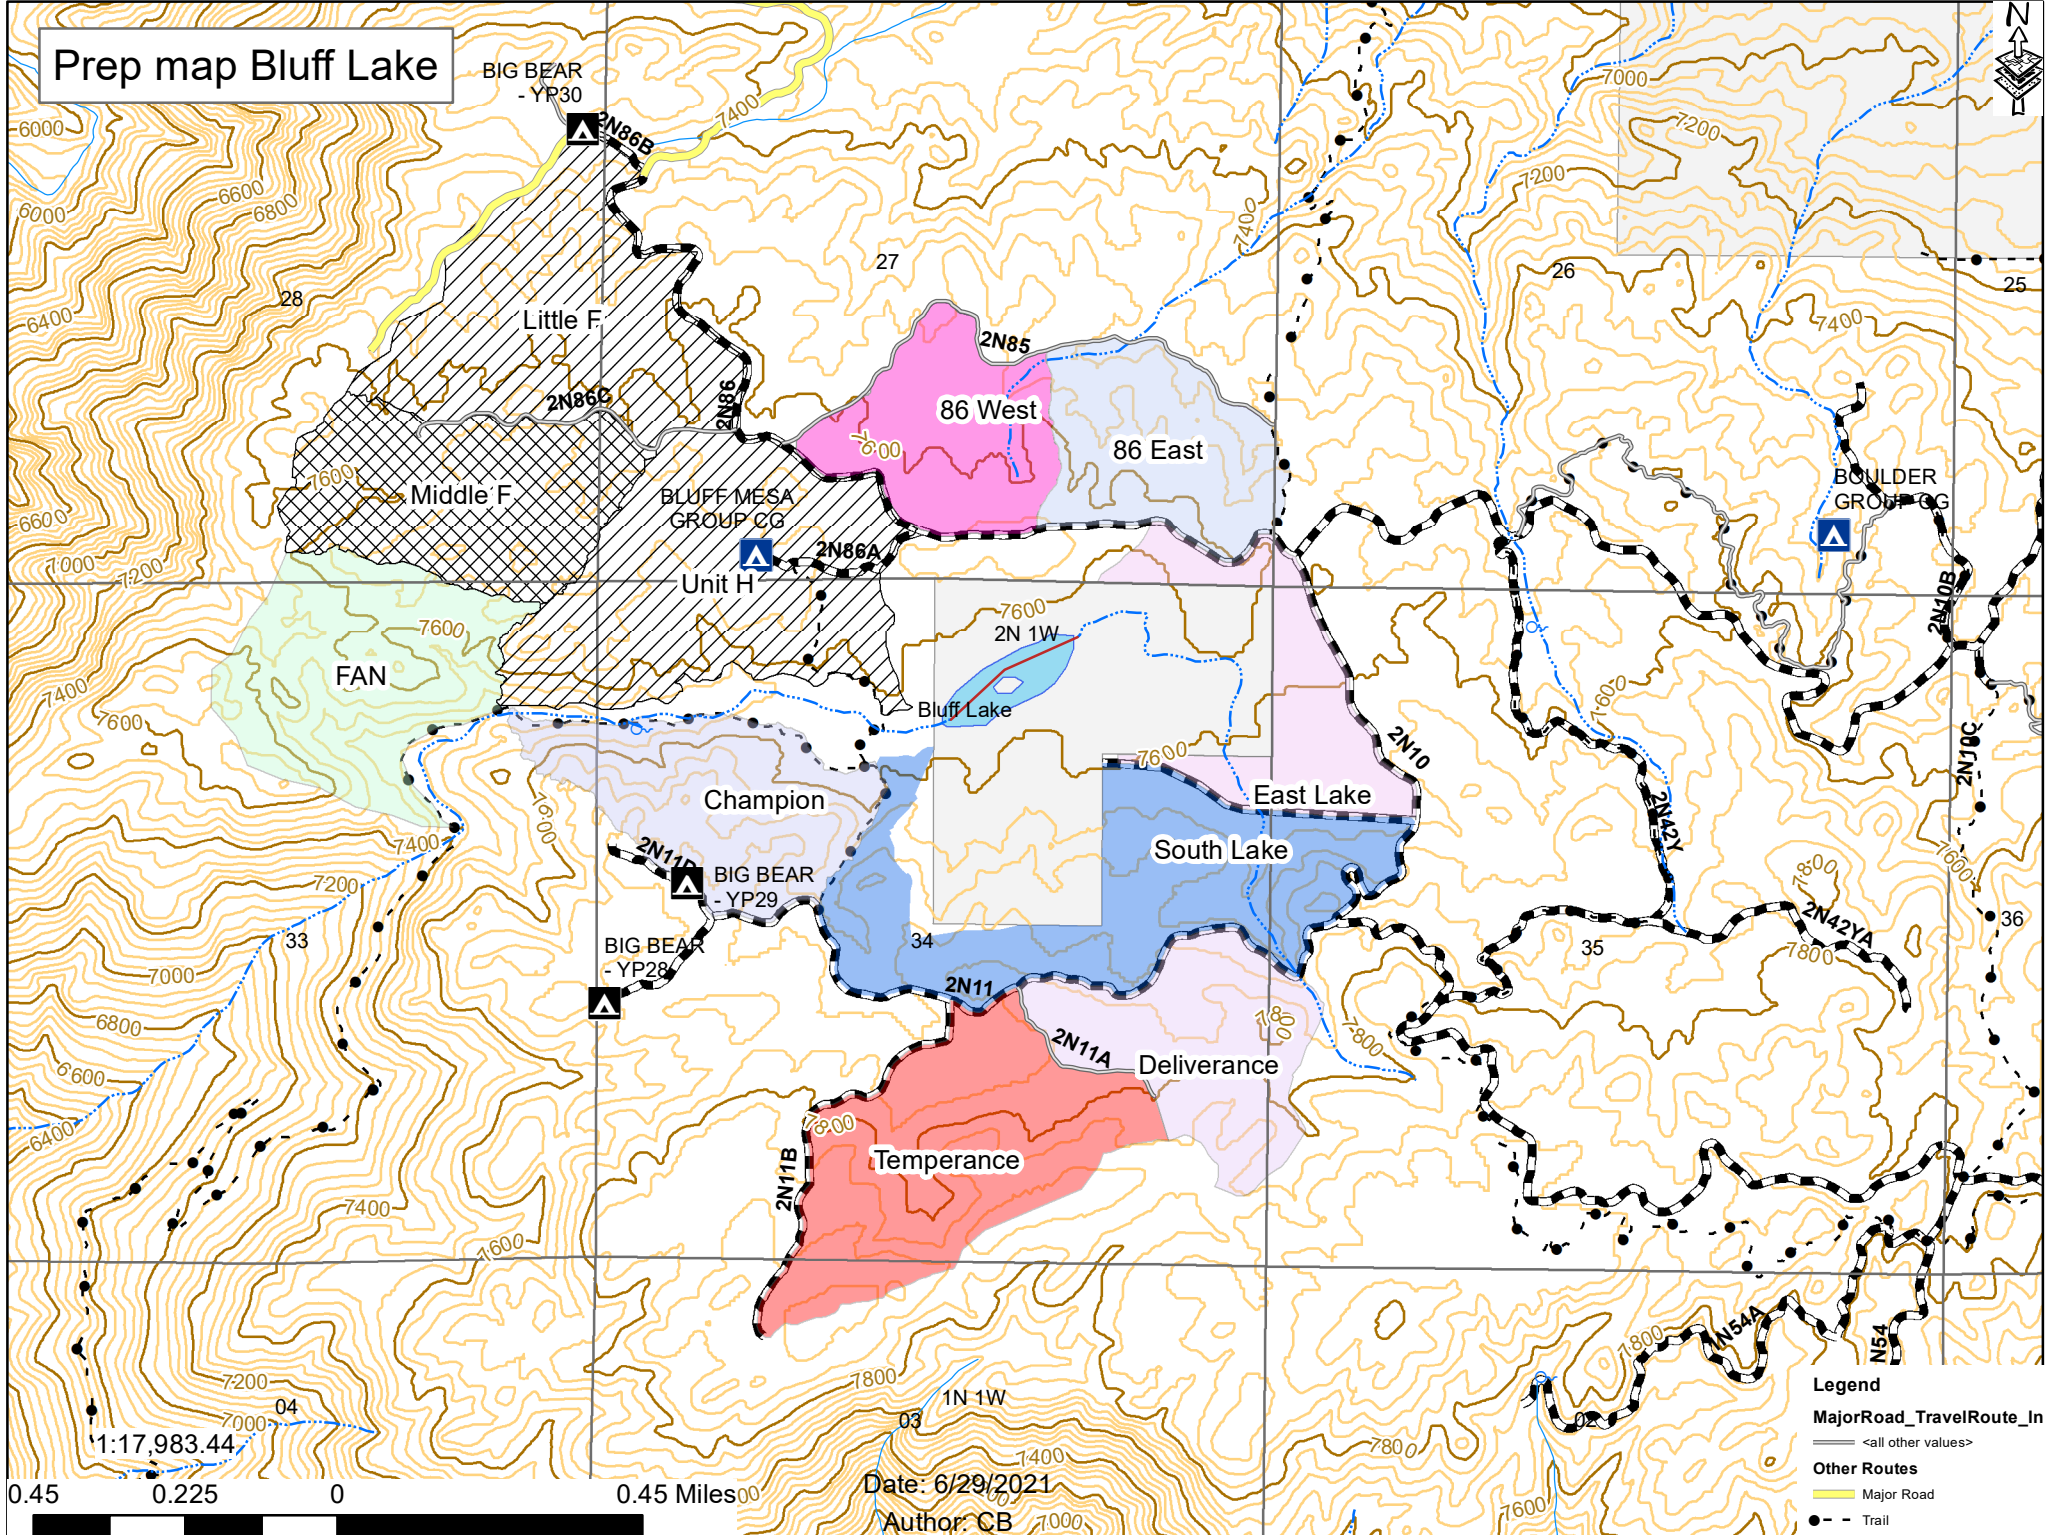

# Prep map Bluff Lake

0.45 0.225 0 0.45 Miles

Date: 6/29/2021  
Author: CB

**Legend**  
MajorRoad\_TravelRoute\_In  
— <all other values>  
**Other Routes**  
— Major Road  
- - - Trail