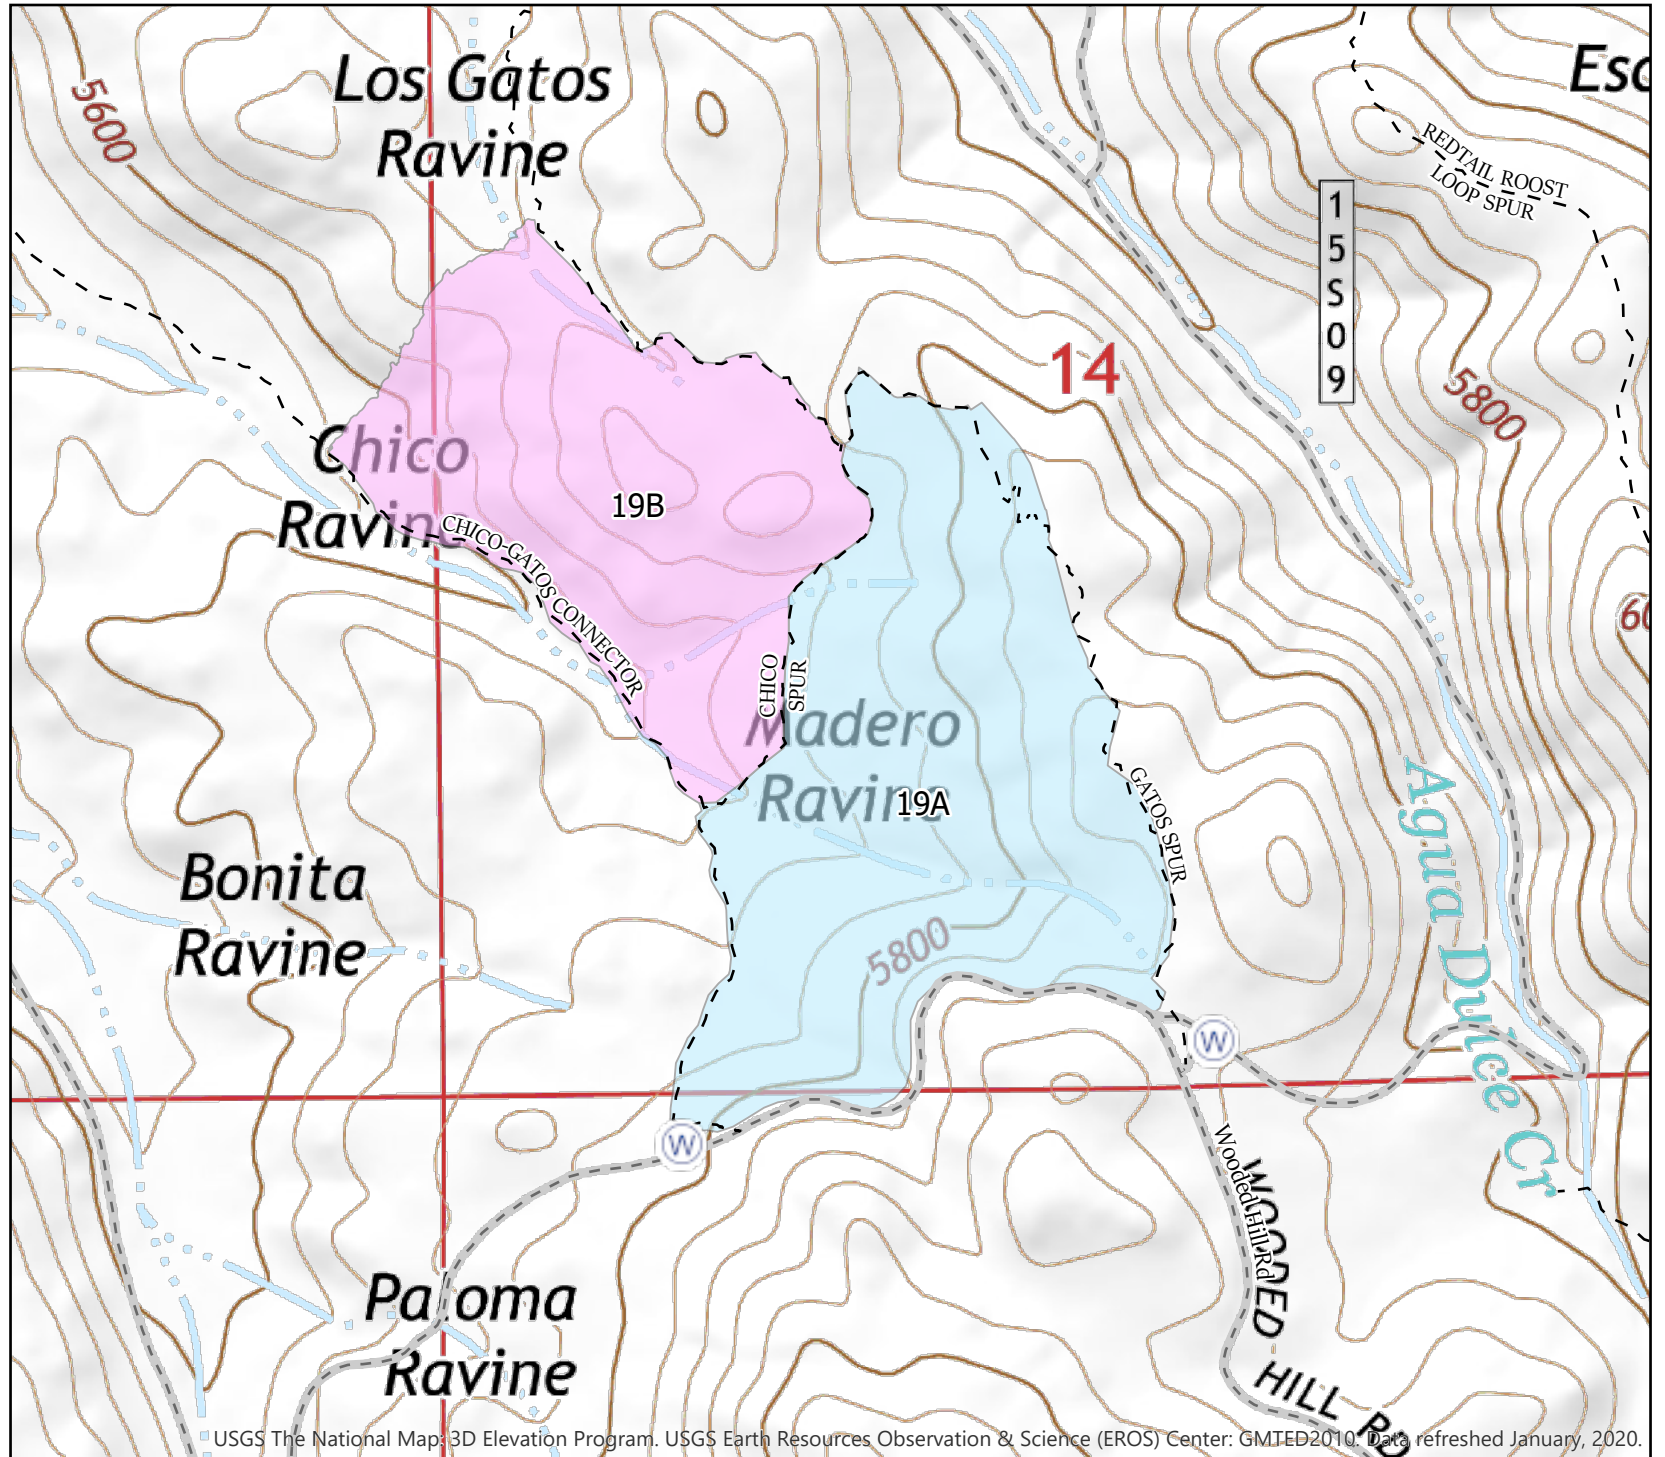

# LAGUNA PLACE 19A, 19 B

Laguna Place

Unit

- 19A, 74 Acres
- 19B, 53 Acres

USGS The National Map: 3D Elevation Program. USGS Earth Resources Observation & Science (EROS) Center: GMTED2010. Data refreshed January, 2020.