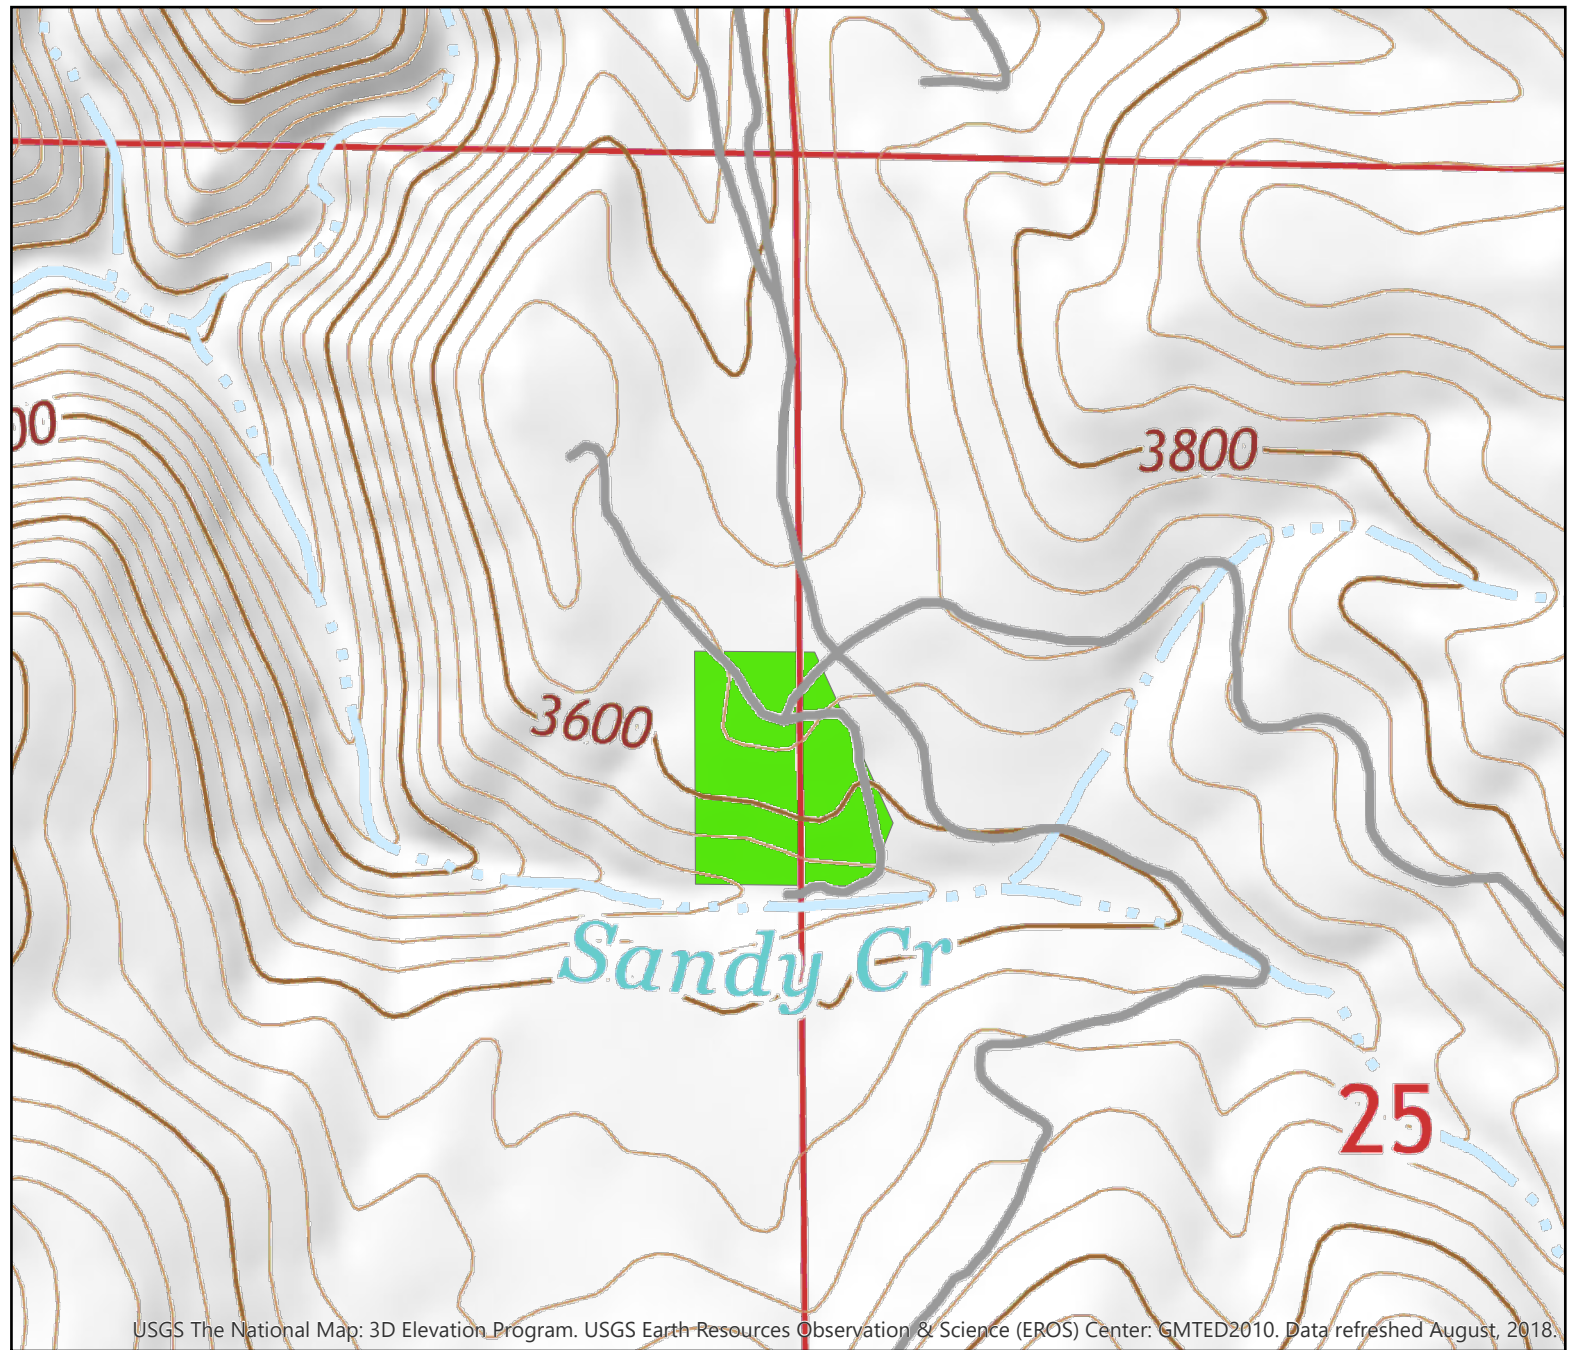

Pine Hills
7 Acres
12/11/2018
CNF/PRD

USGS The National Map: 3D Elevation Program. USGS Earth Resources Observation & Science (EROS) Center: GMTED2010. Data refreshed August, 2018.