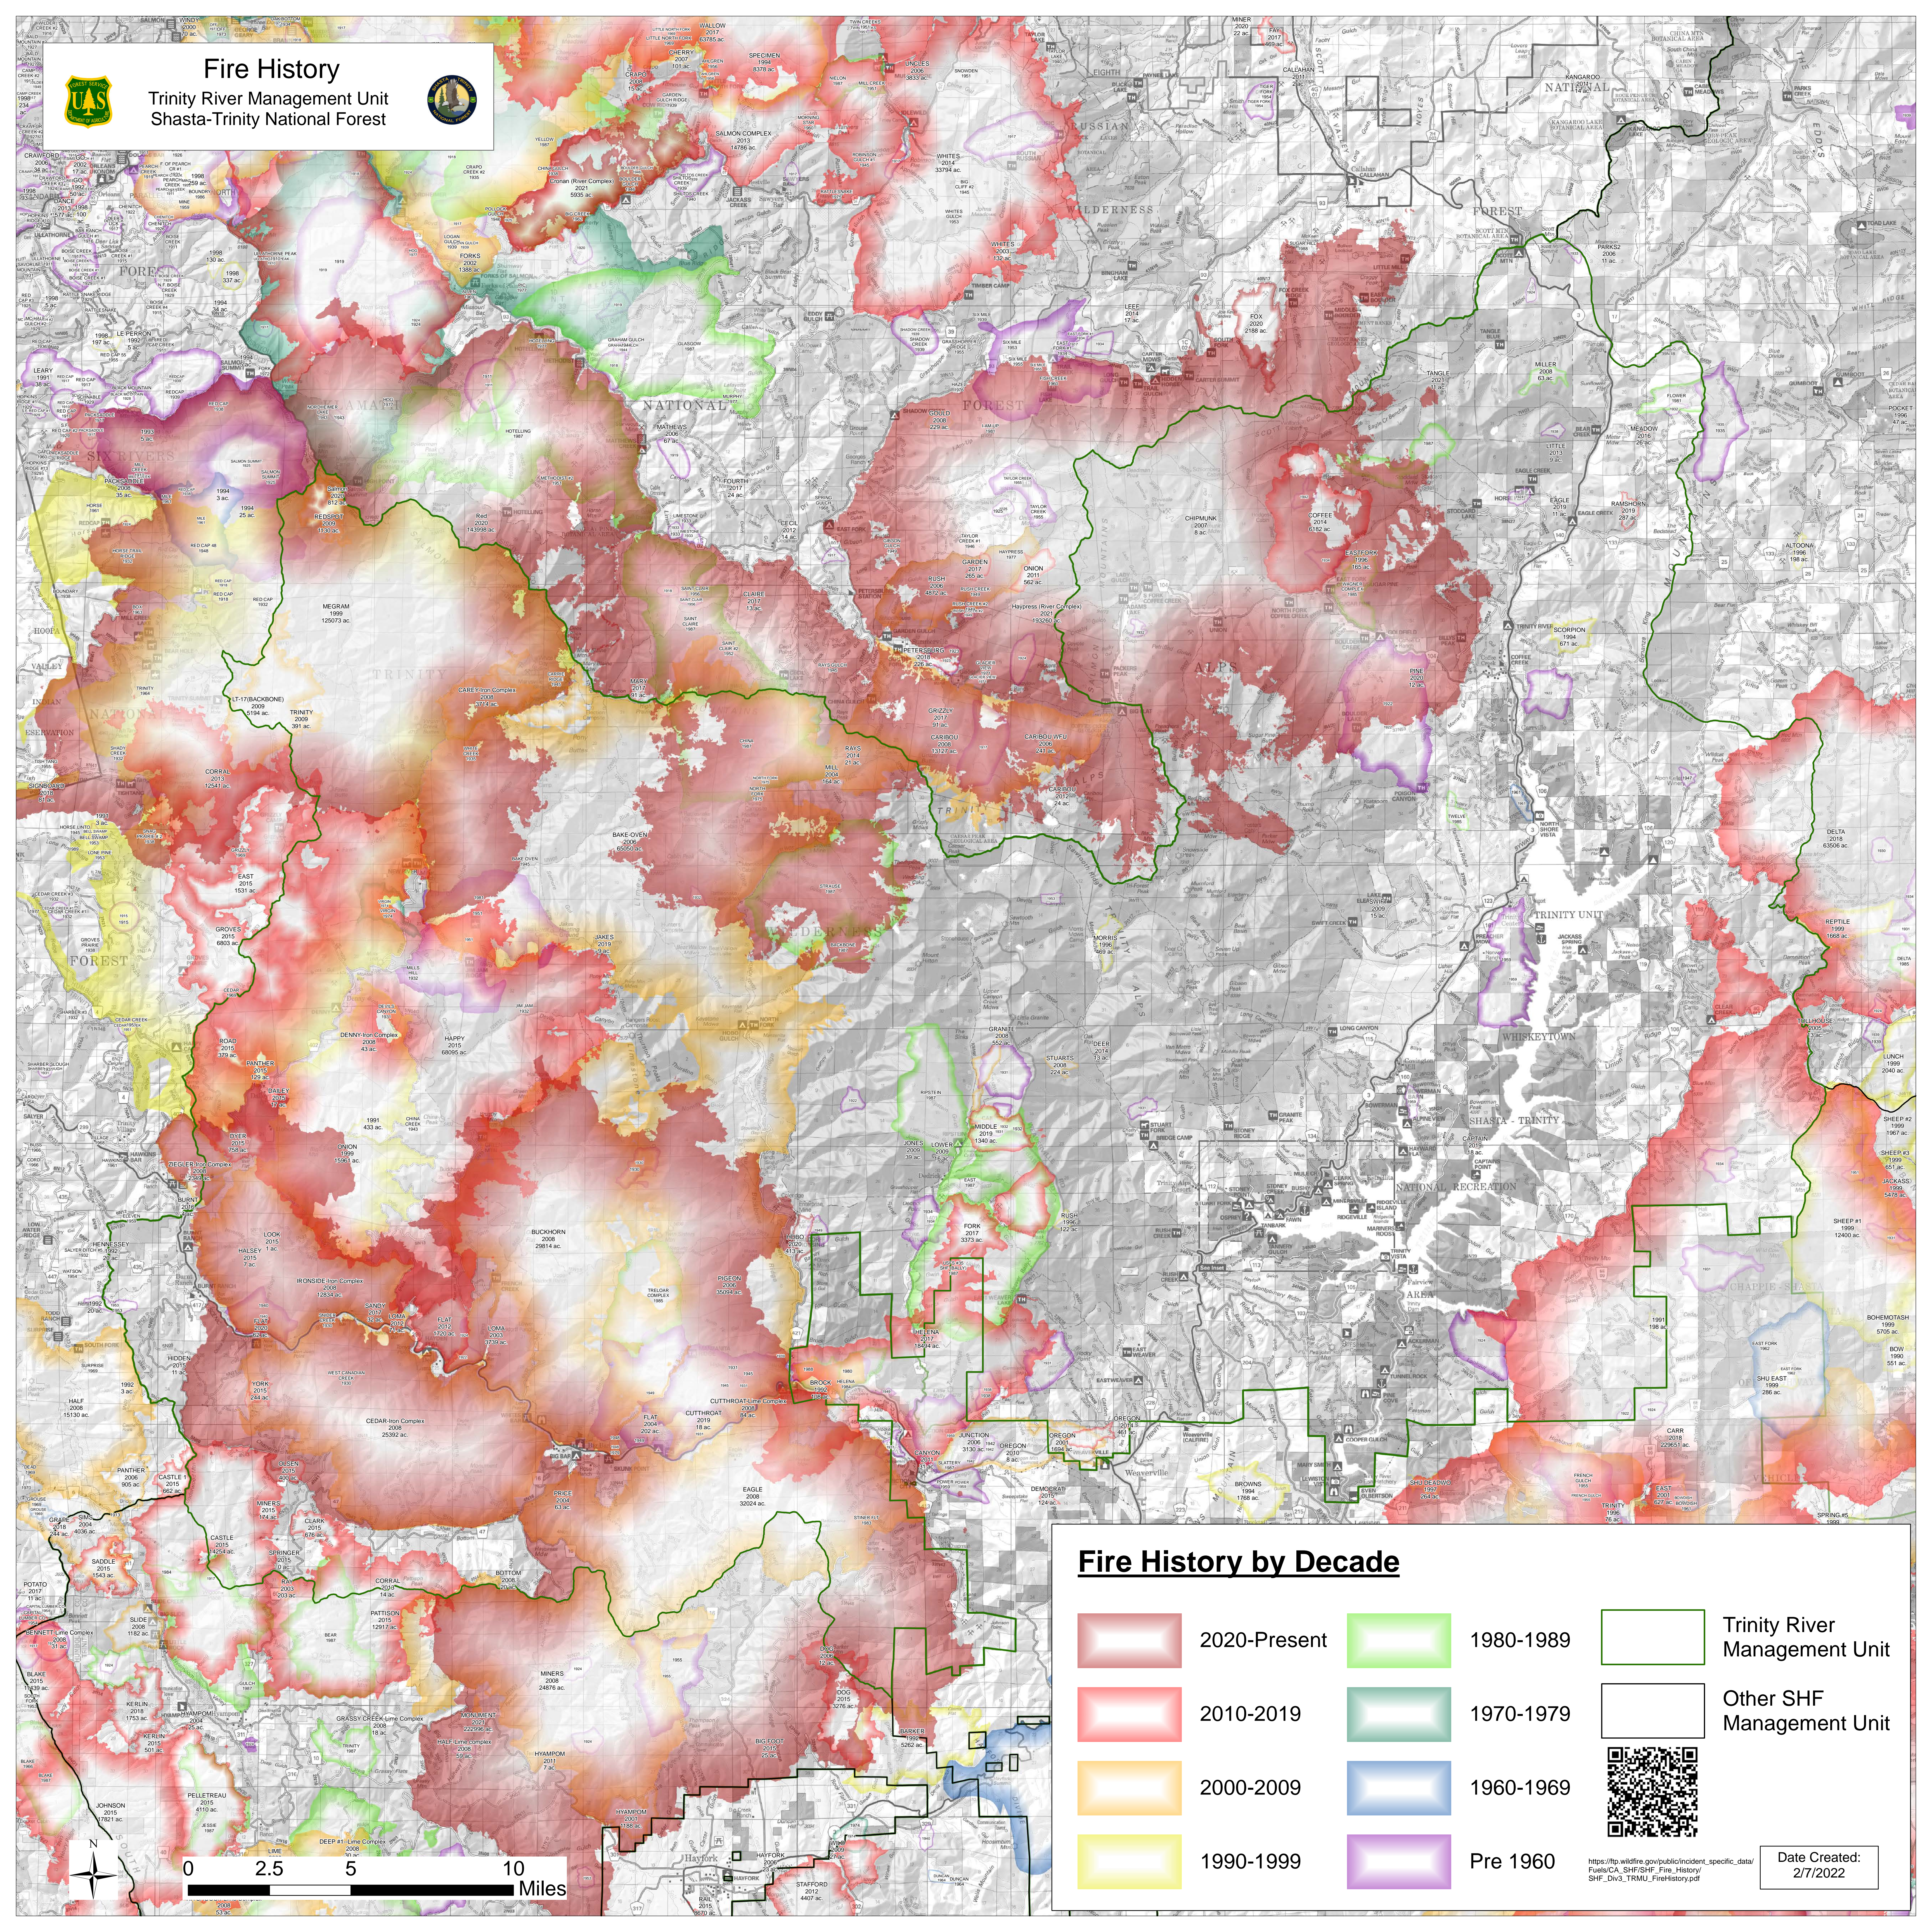

Fire History

Trinity River Management Unit
Shasta-Trinity National Forest

Fire History by Decade

- 2020-Present
- 2010-2019
- 2000-2009
- 1990-1999
- 1980-1989
- 1970-1979
- 1960-1969
- Pre 1960

- Trinity River Management Unit
- Other SHF Management Unit

Date Created: 2/7/2022