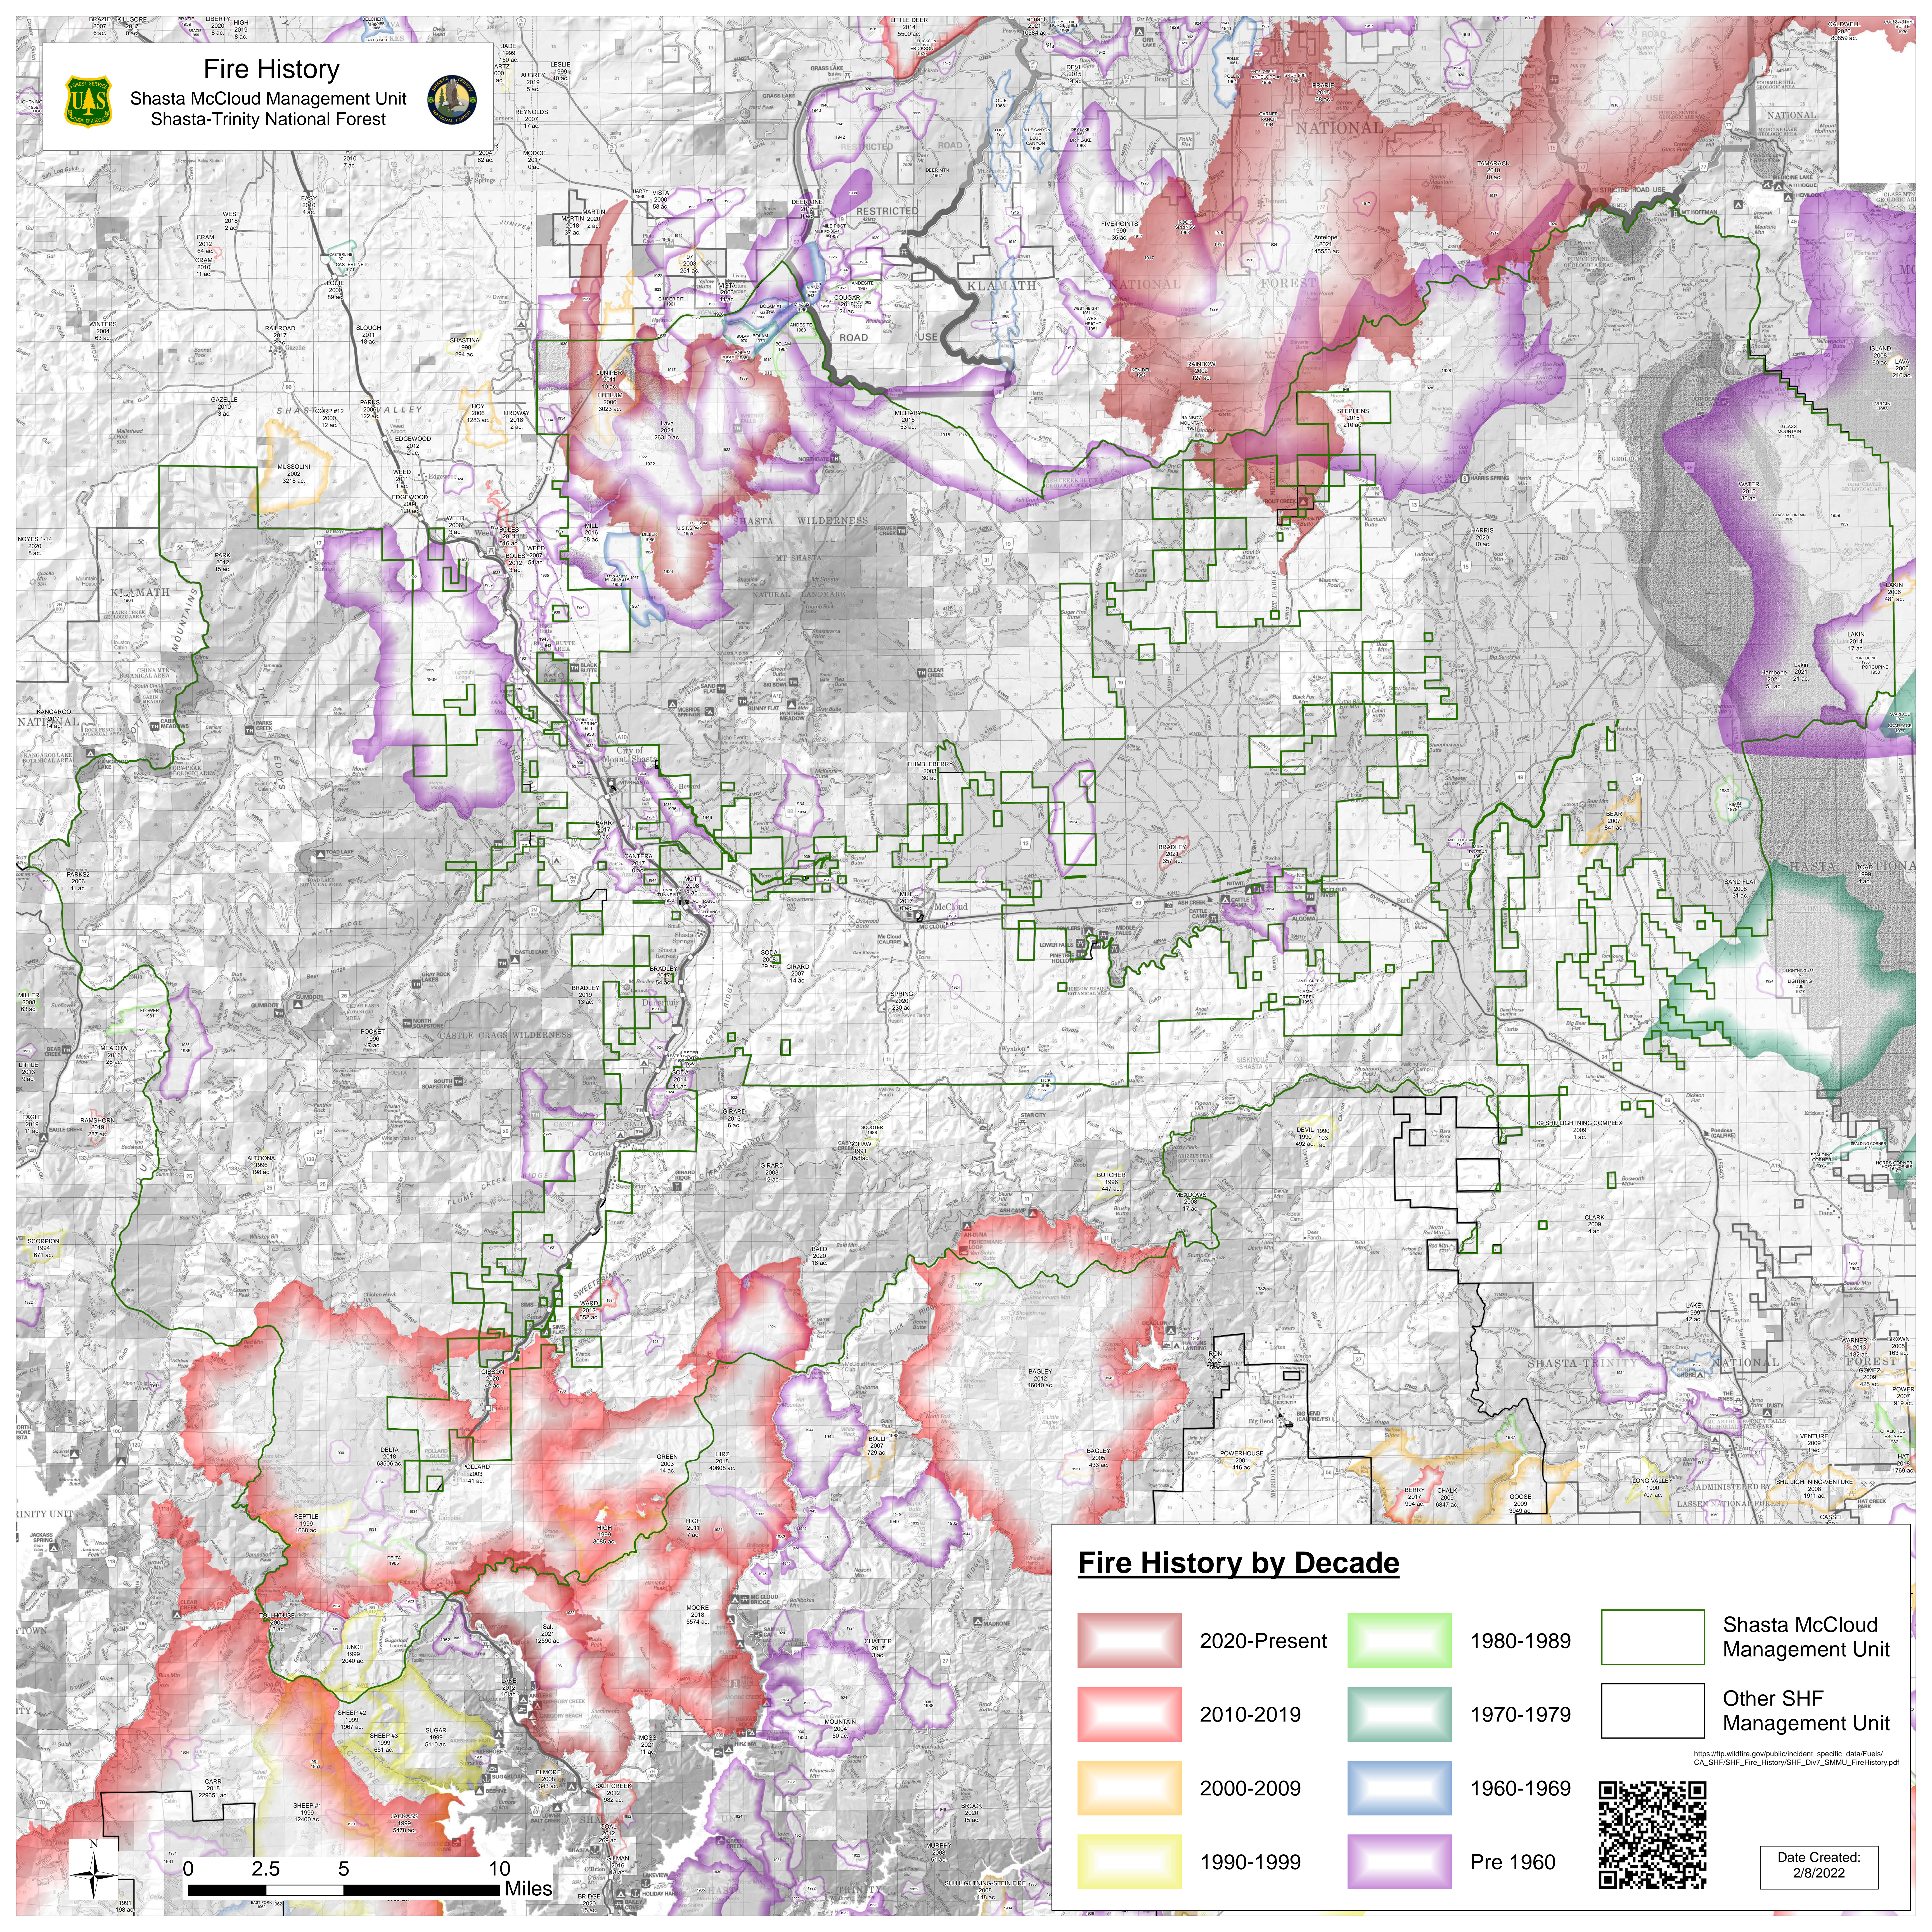

Fire History

Shasta McCloud Management Unit
Shasta-Trinity National Forest

Fire History by Decade

	2020-Present		1980-1989		Shasta McCloud Management Unit
	2010-2019		1970-1979		Other SHF Management Unit
	2000-2009		1960-1969		
	1990-1999		Pre 1960		

Date Created:
2/8/2022