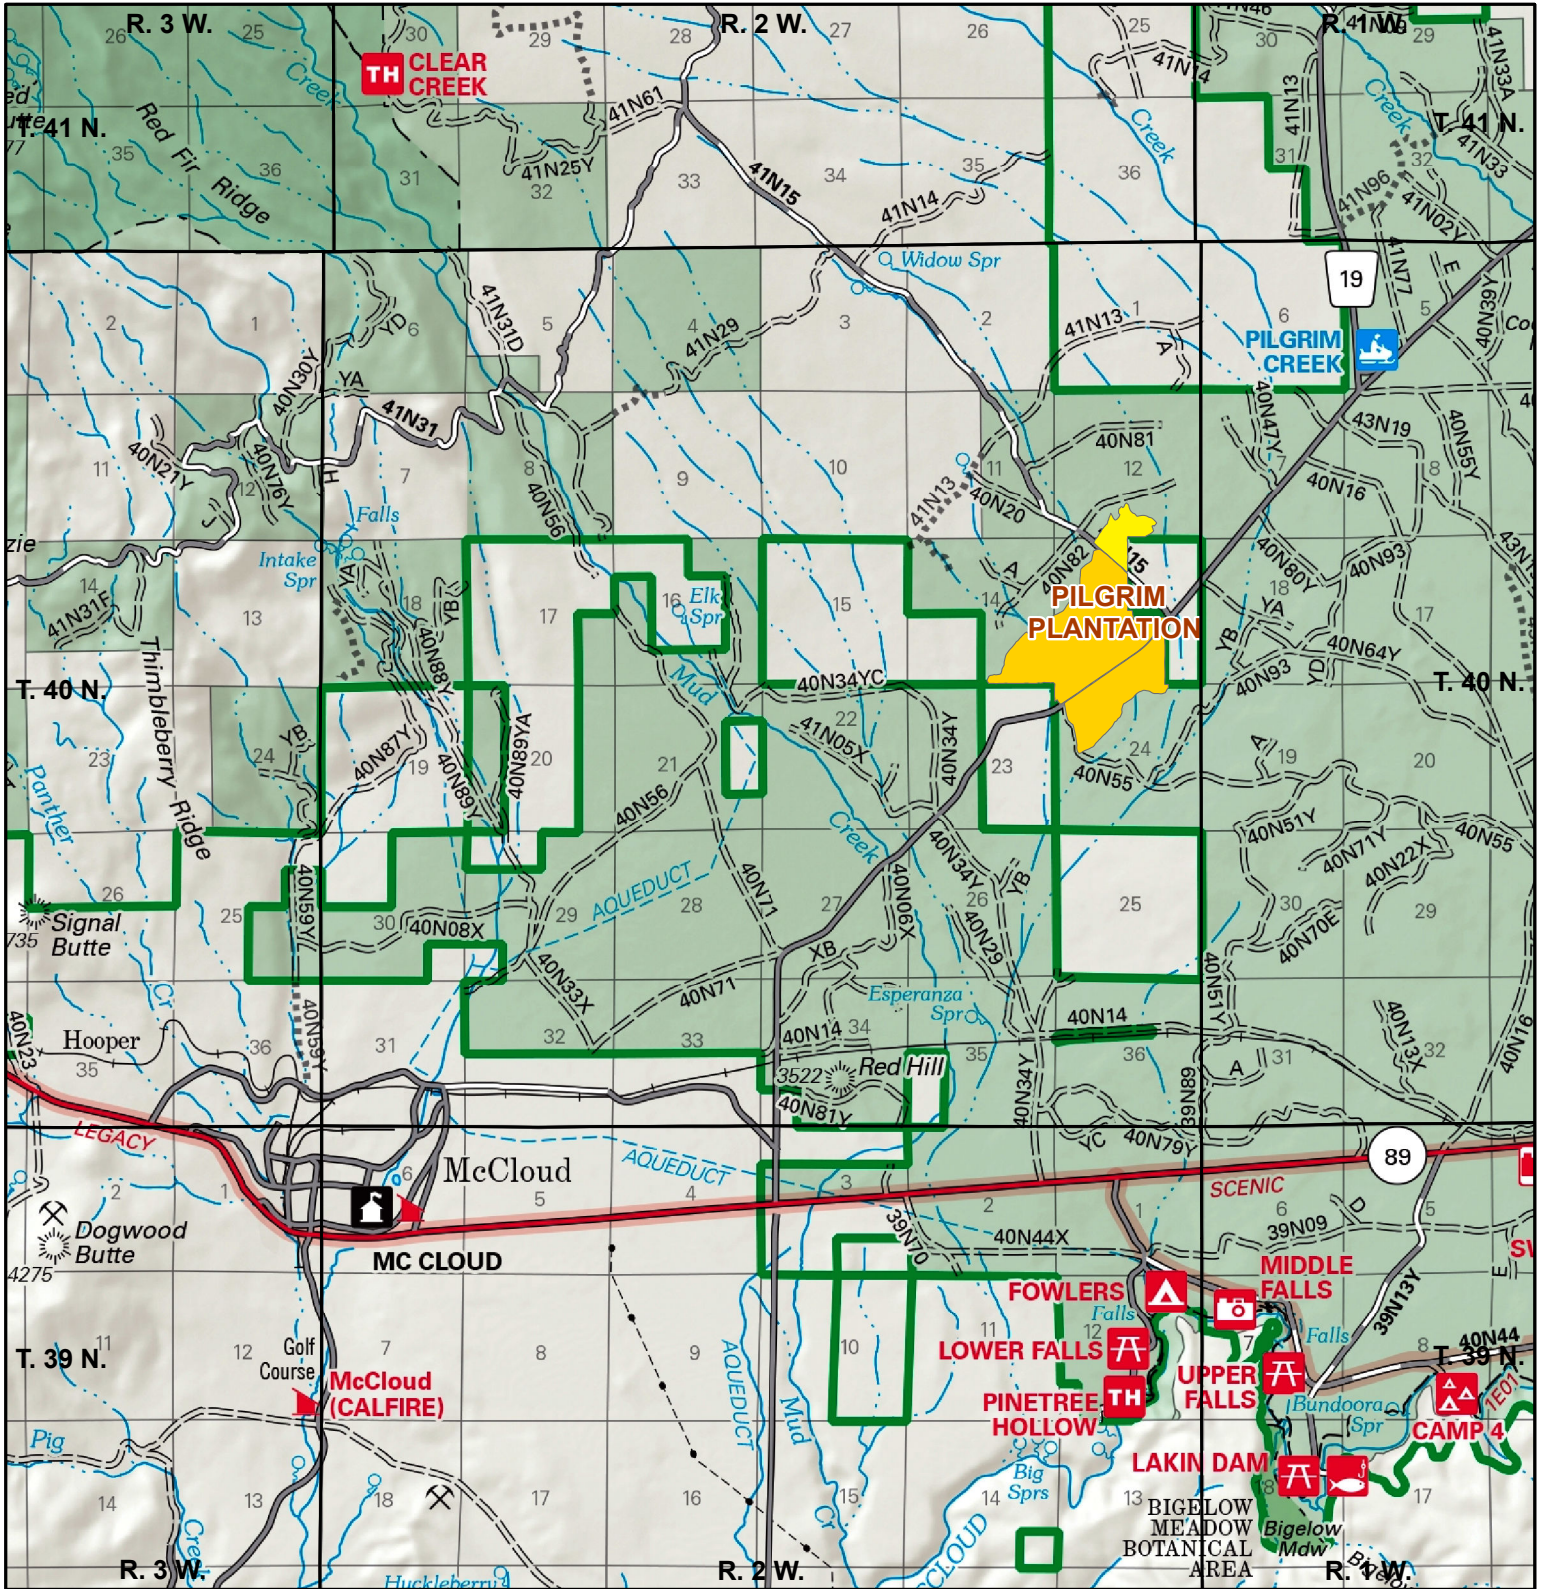

SHASTA TRINITY NATIONAL FOREST SHASTA MC CLOUD MANAGEMENT UNIT PILGRIM PLANTATION UNDERBURN

4/11/2024 HLM