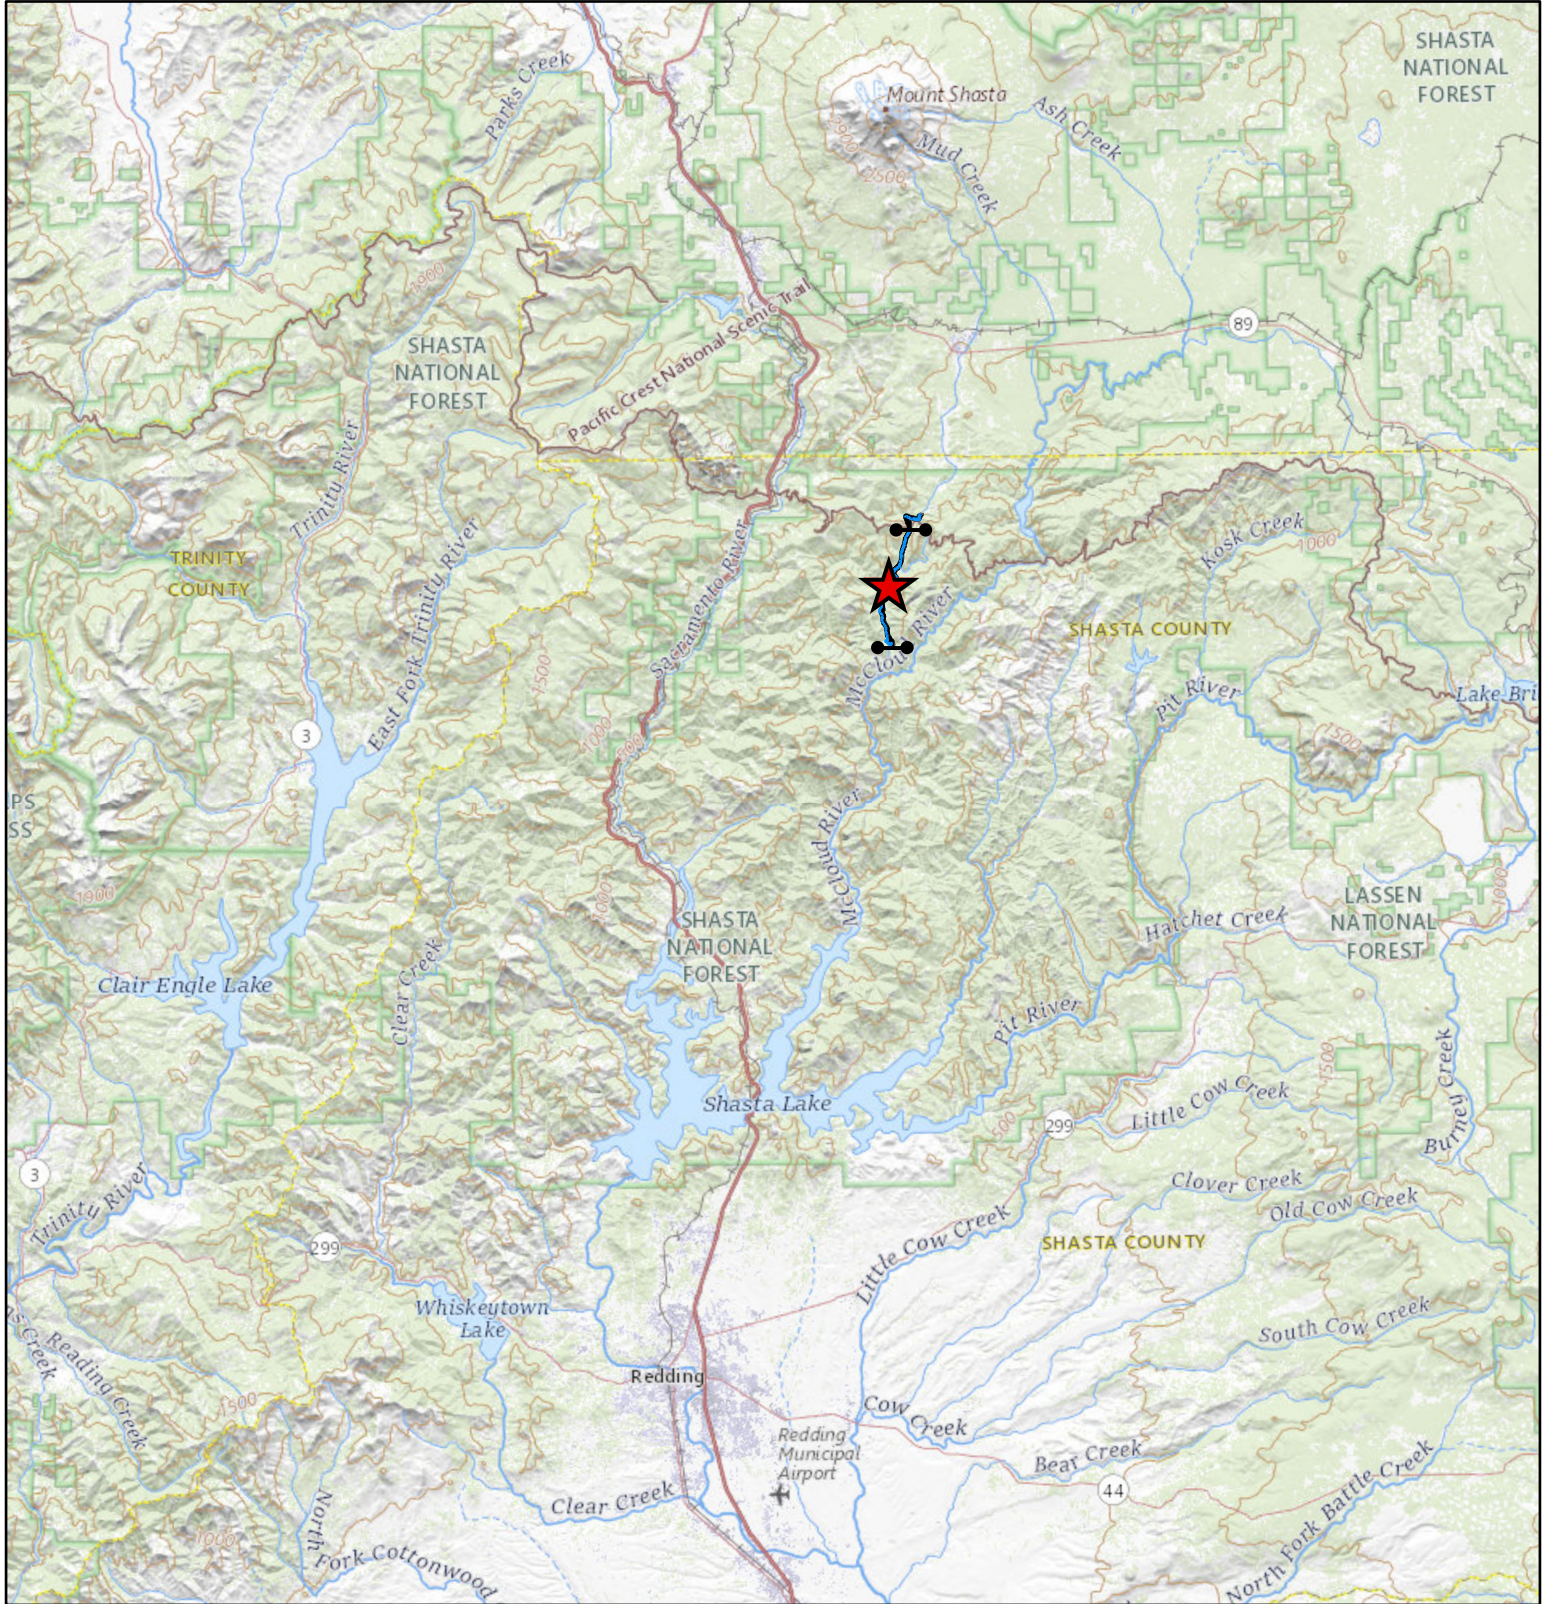

Beartrap Fuels Reduction Vicinity Map

Shasta-Trinity National Forest Shasta McCloud Management Unit

This product is reproduced from geospatial information prepared by the USDA Forest Service, or from other sources. The Forest Service cannot assure the reliability or suitability of this information for a particular purpose. The data and product accuracy may vary due to compilation from sources of varying accuracy, including modeling and interpretation, and may not meet National Map Accuracy Standards. This information may be updated, corrected, or otherwise modified without notification. The USDA is an equal opportunity provider and employer.