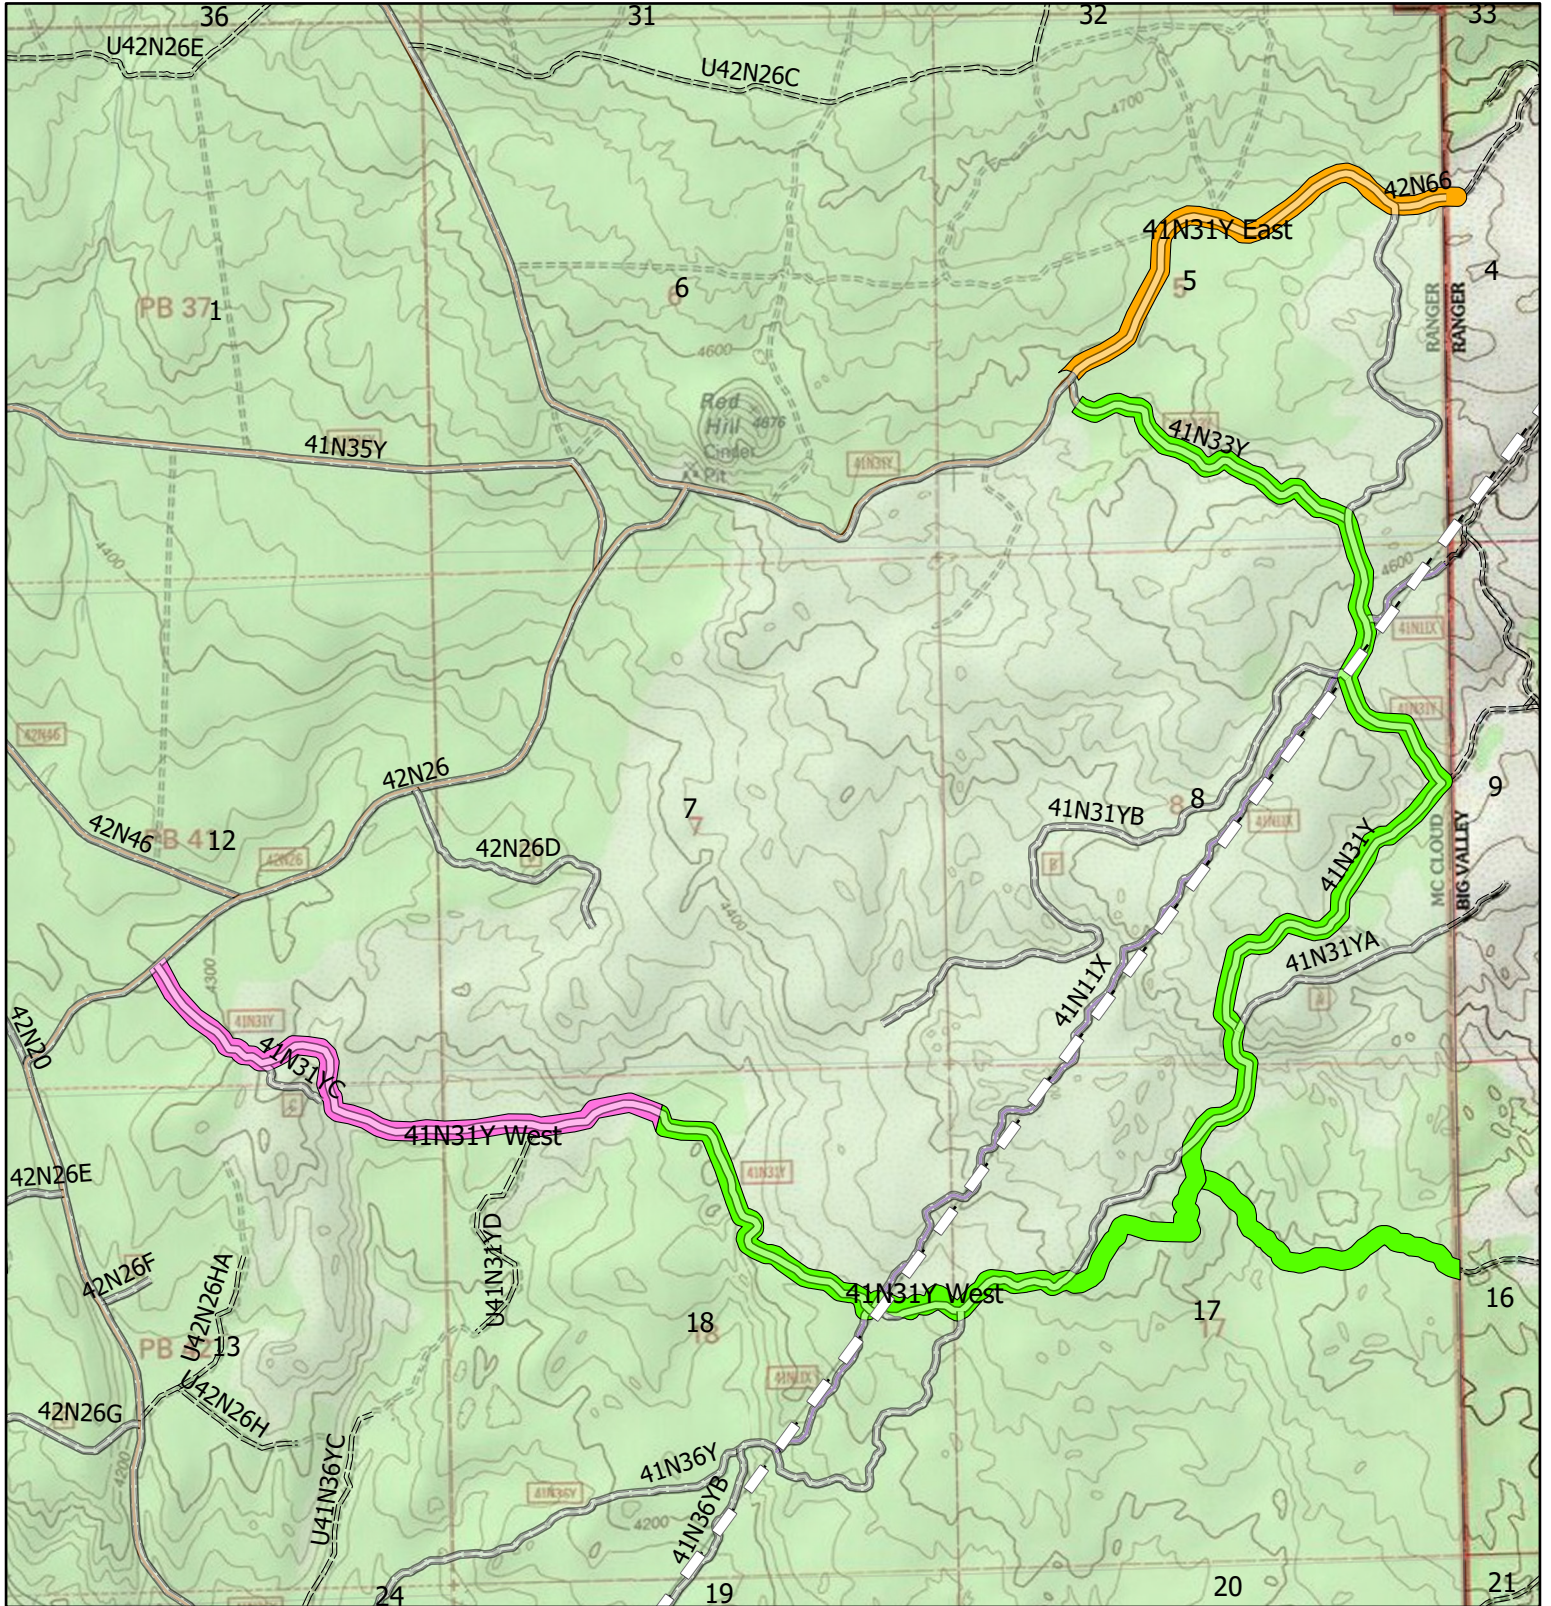

Lava Fuel Break 2024

Shasta-Trinity National Forest

Shasta McCloud Management Unit

Legend

- Base 15 Acres
- Base 95 Acres
- Option 1 25 Acres
- Option 2 30 Acres
- distribution_lines
- SUP_line
- SUP_poly