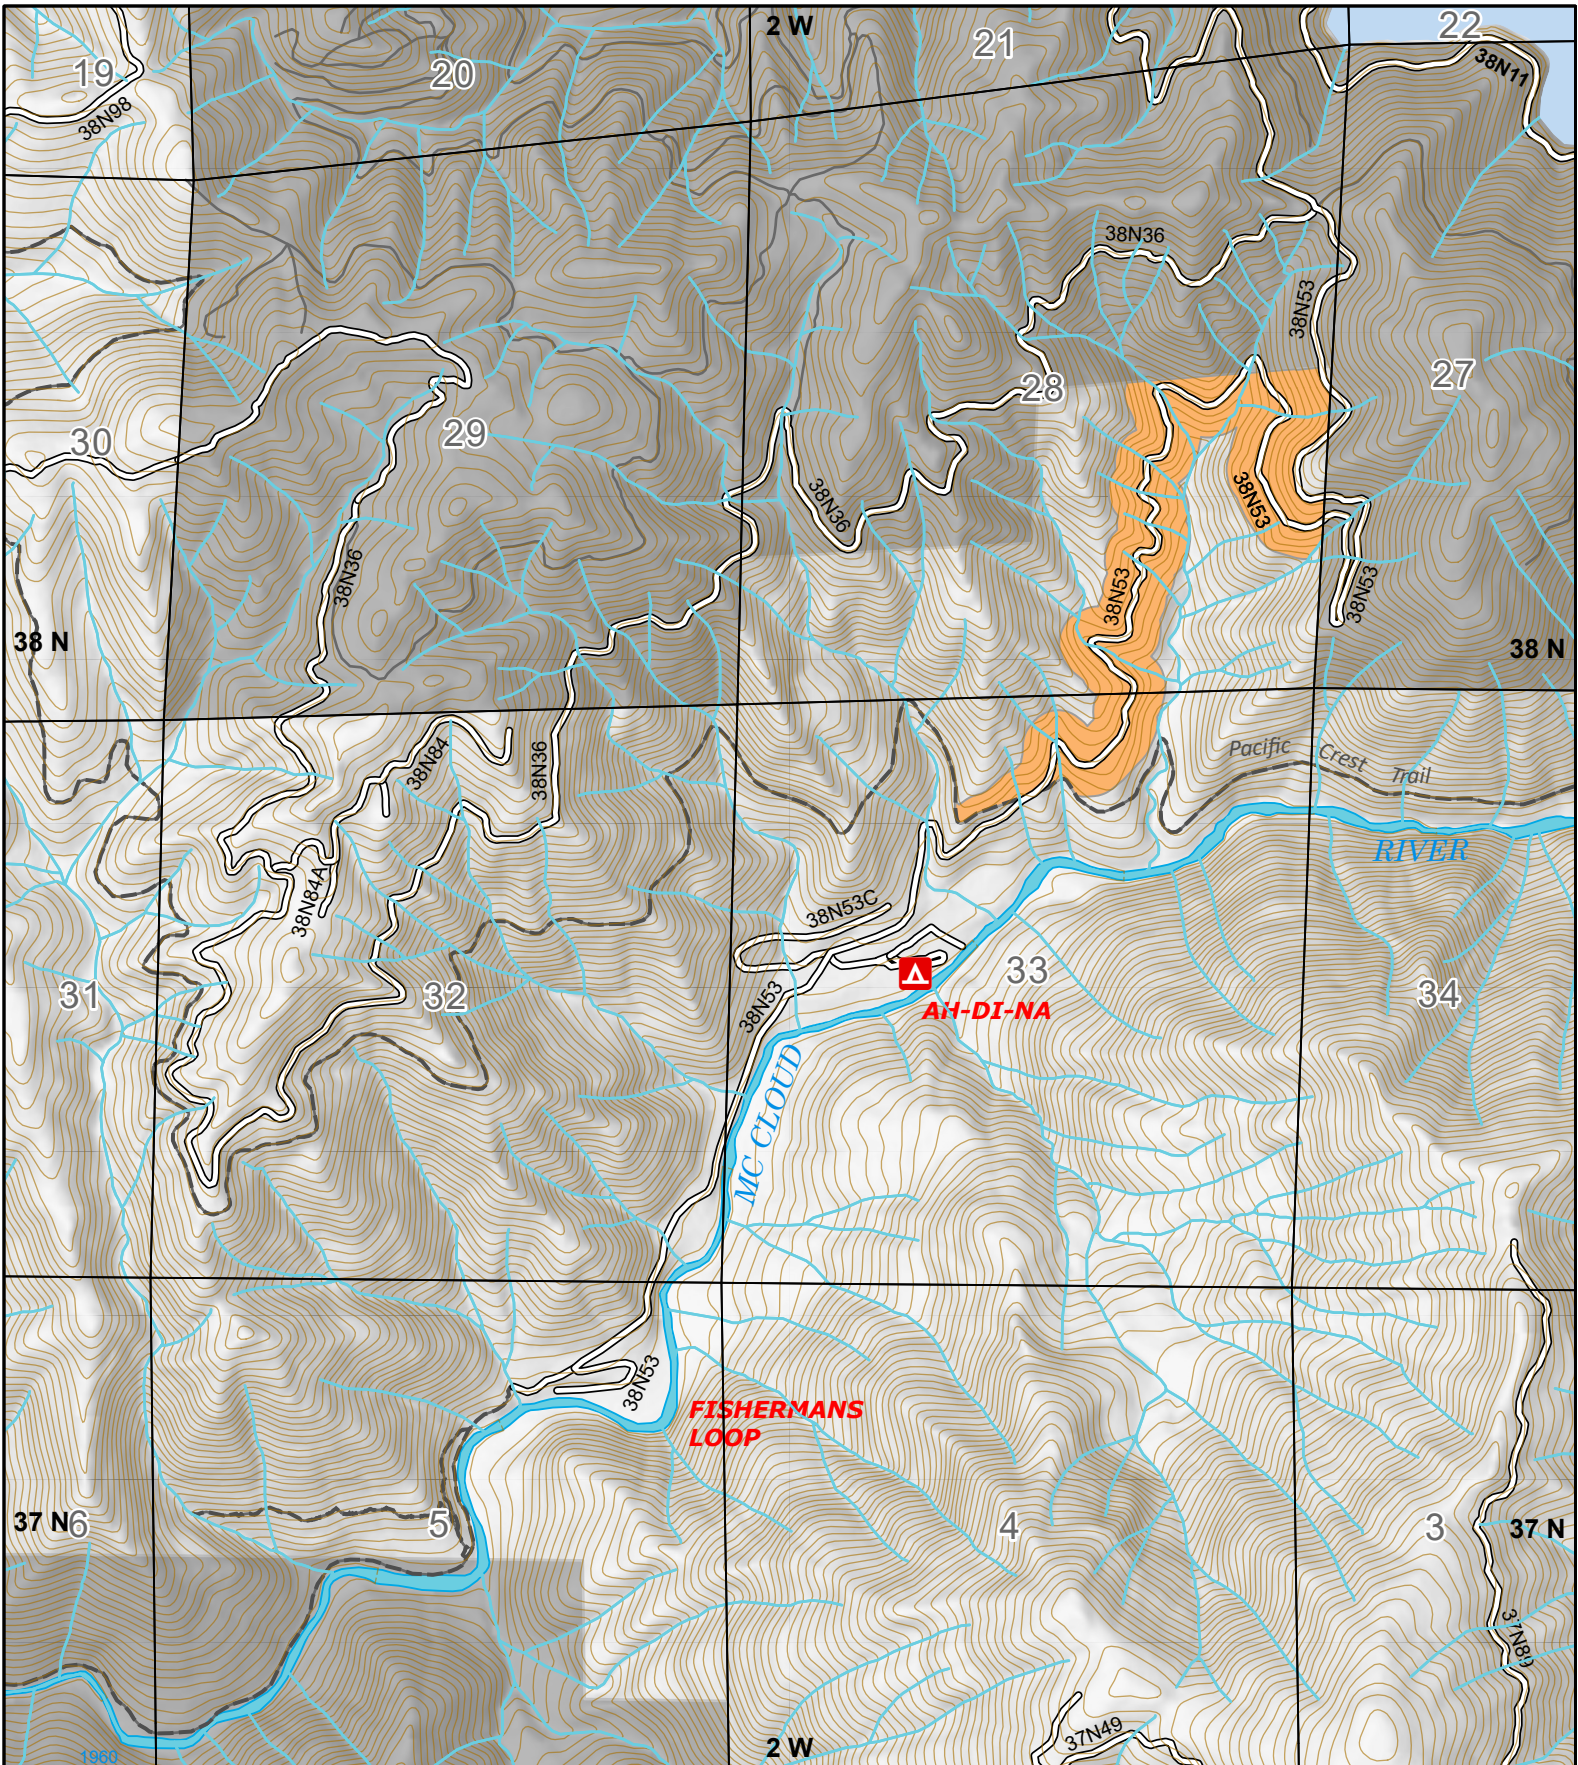

Shasta McCloud Management Unit Lower McCloud FMZ Pile Burn FY25

-  Pile Burn ~ 112 acres
-  Non Forest Service Land