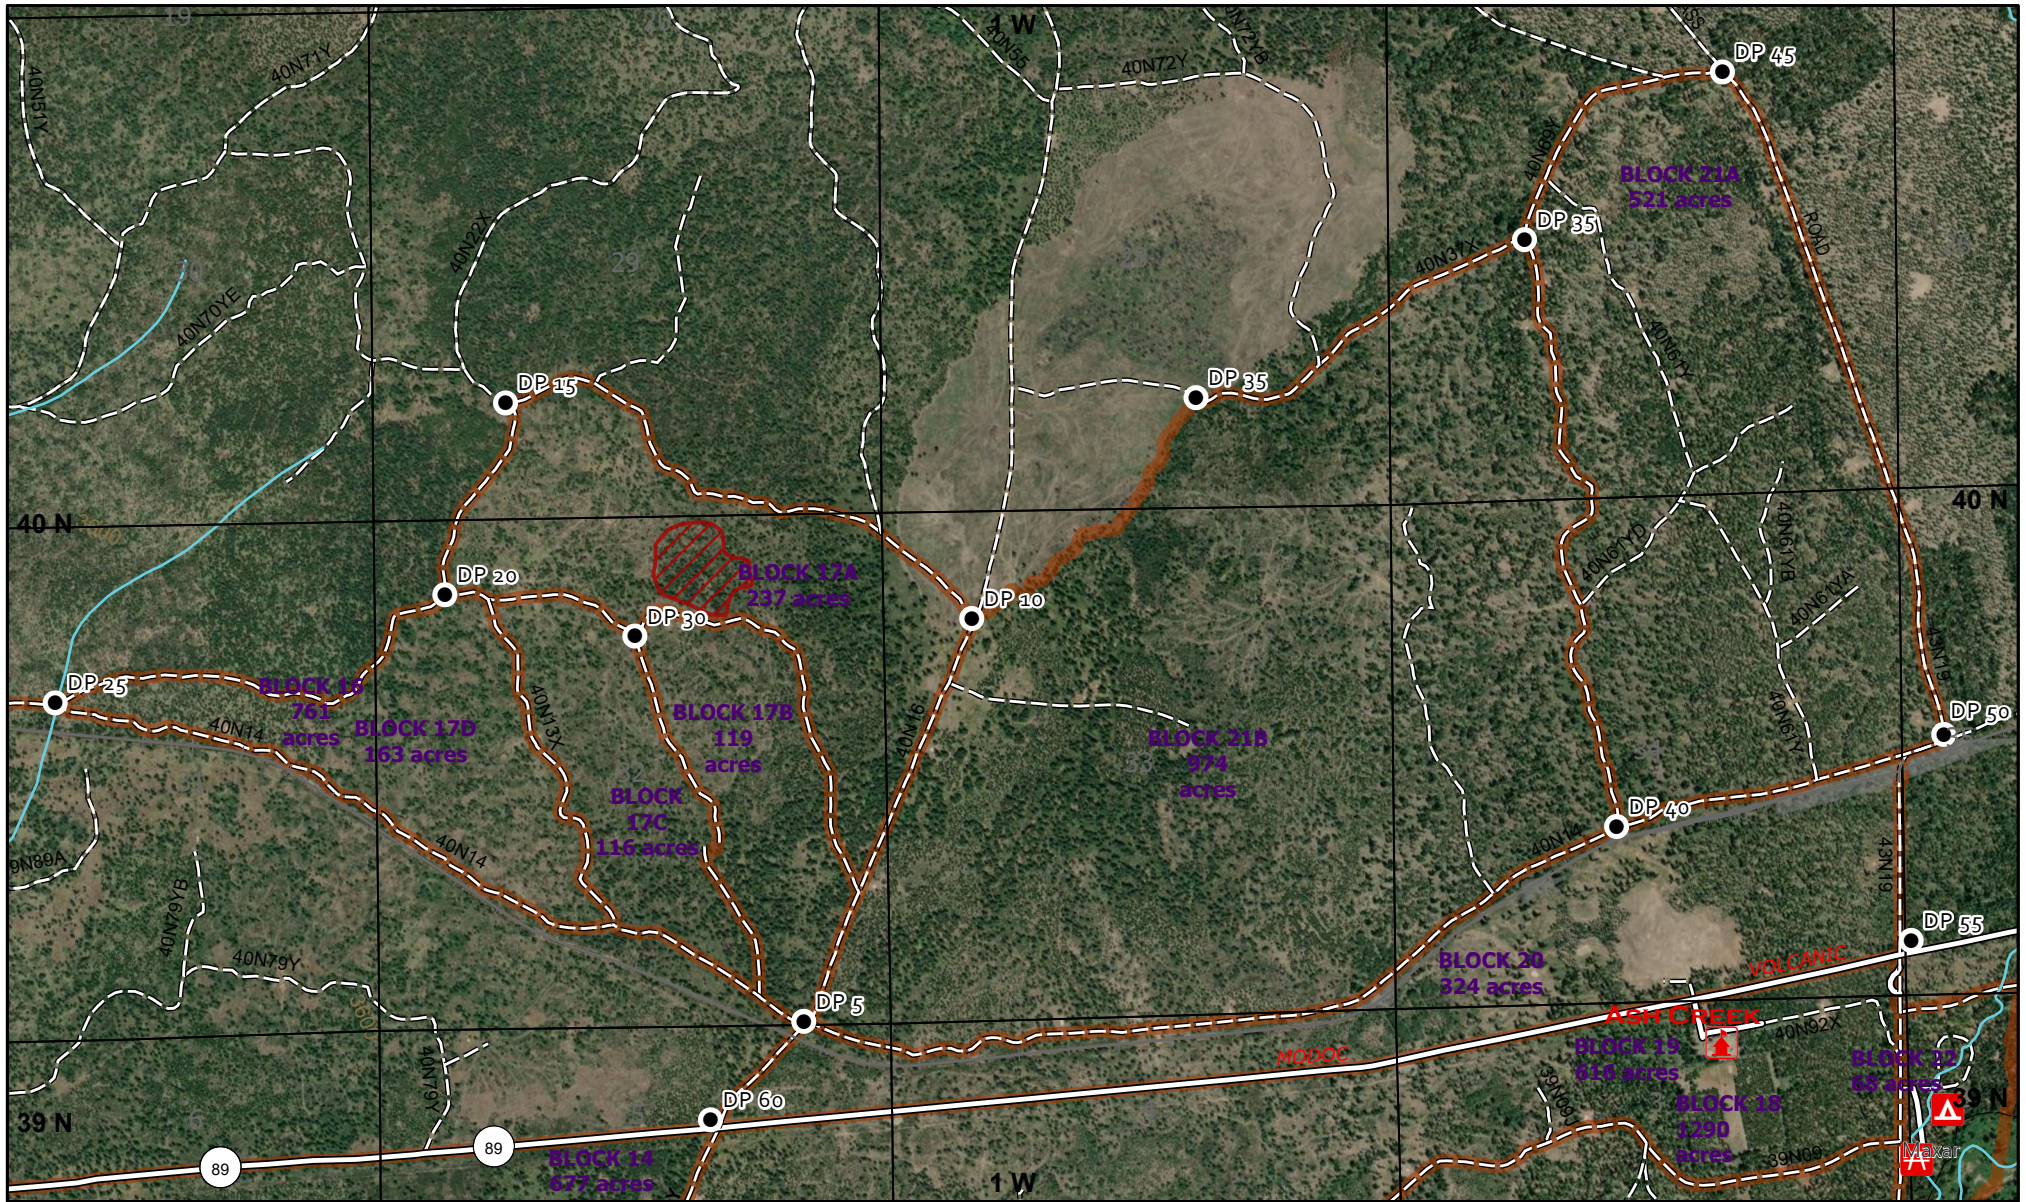

Shasta Trinity National Forest
Shasta McCloud Management Unit
HWY 89 PRESCRIBED BURN ~ BLOCKS 17, 20, & 21

- DropPoints
- Railroad
- ▨ Protected Site - NO BURN
- Hwy89 Burn Blocks