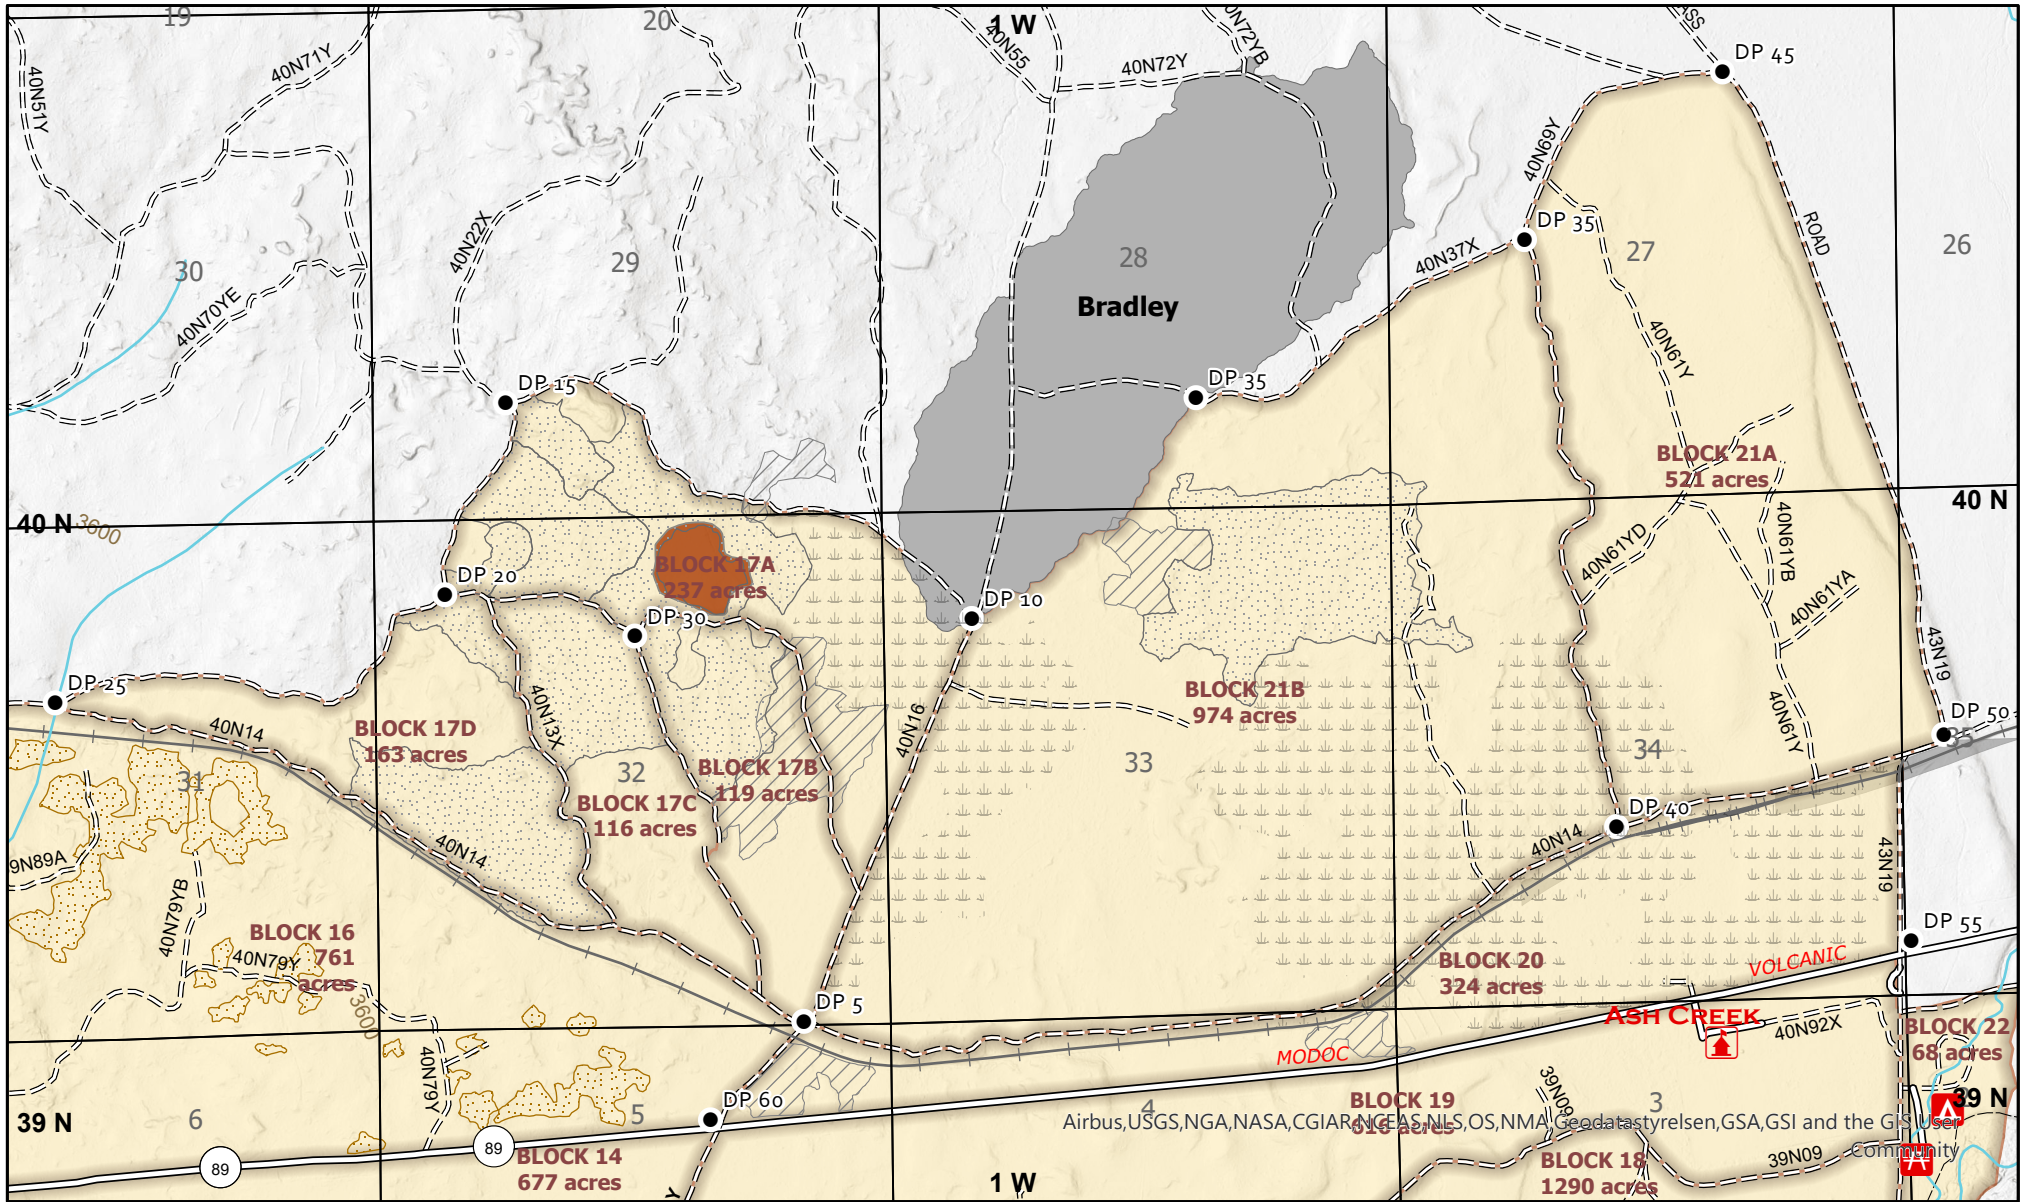

Shasta Trinity National Forest
 Shasta McCloud Management Unit
 HWY 89 PRESCRIBED BURN ~ BLOCKS 17, 20, & 21

DropPoints	Hwy89 Burn Blocks	Wash Planned Plantation Thinning
Railroad	Espeknob Planted Units	Aspen
Protected Site - NO BURN	Wash Planned Planting	2021 Fire Perimeter

0 0.25 0.5 1 Miles