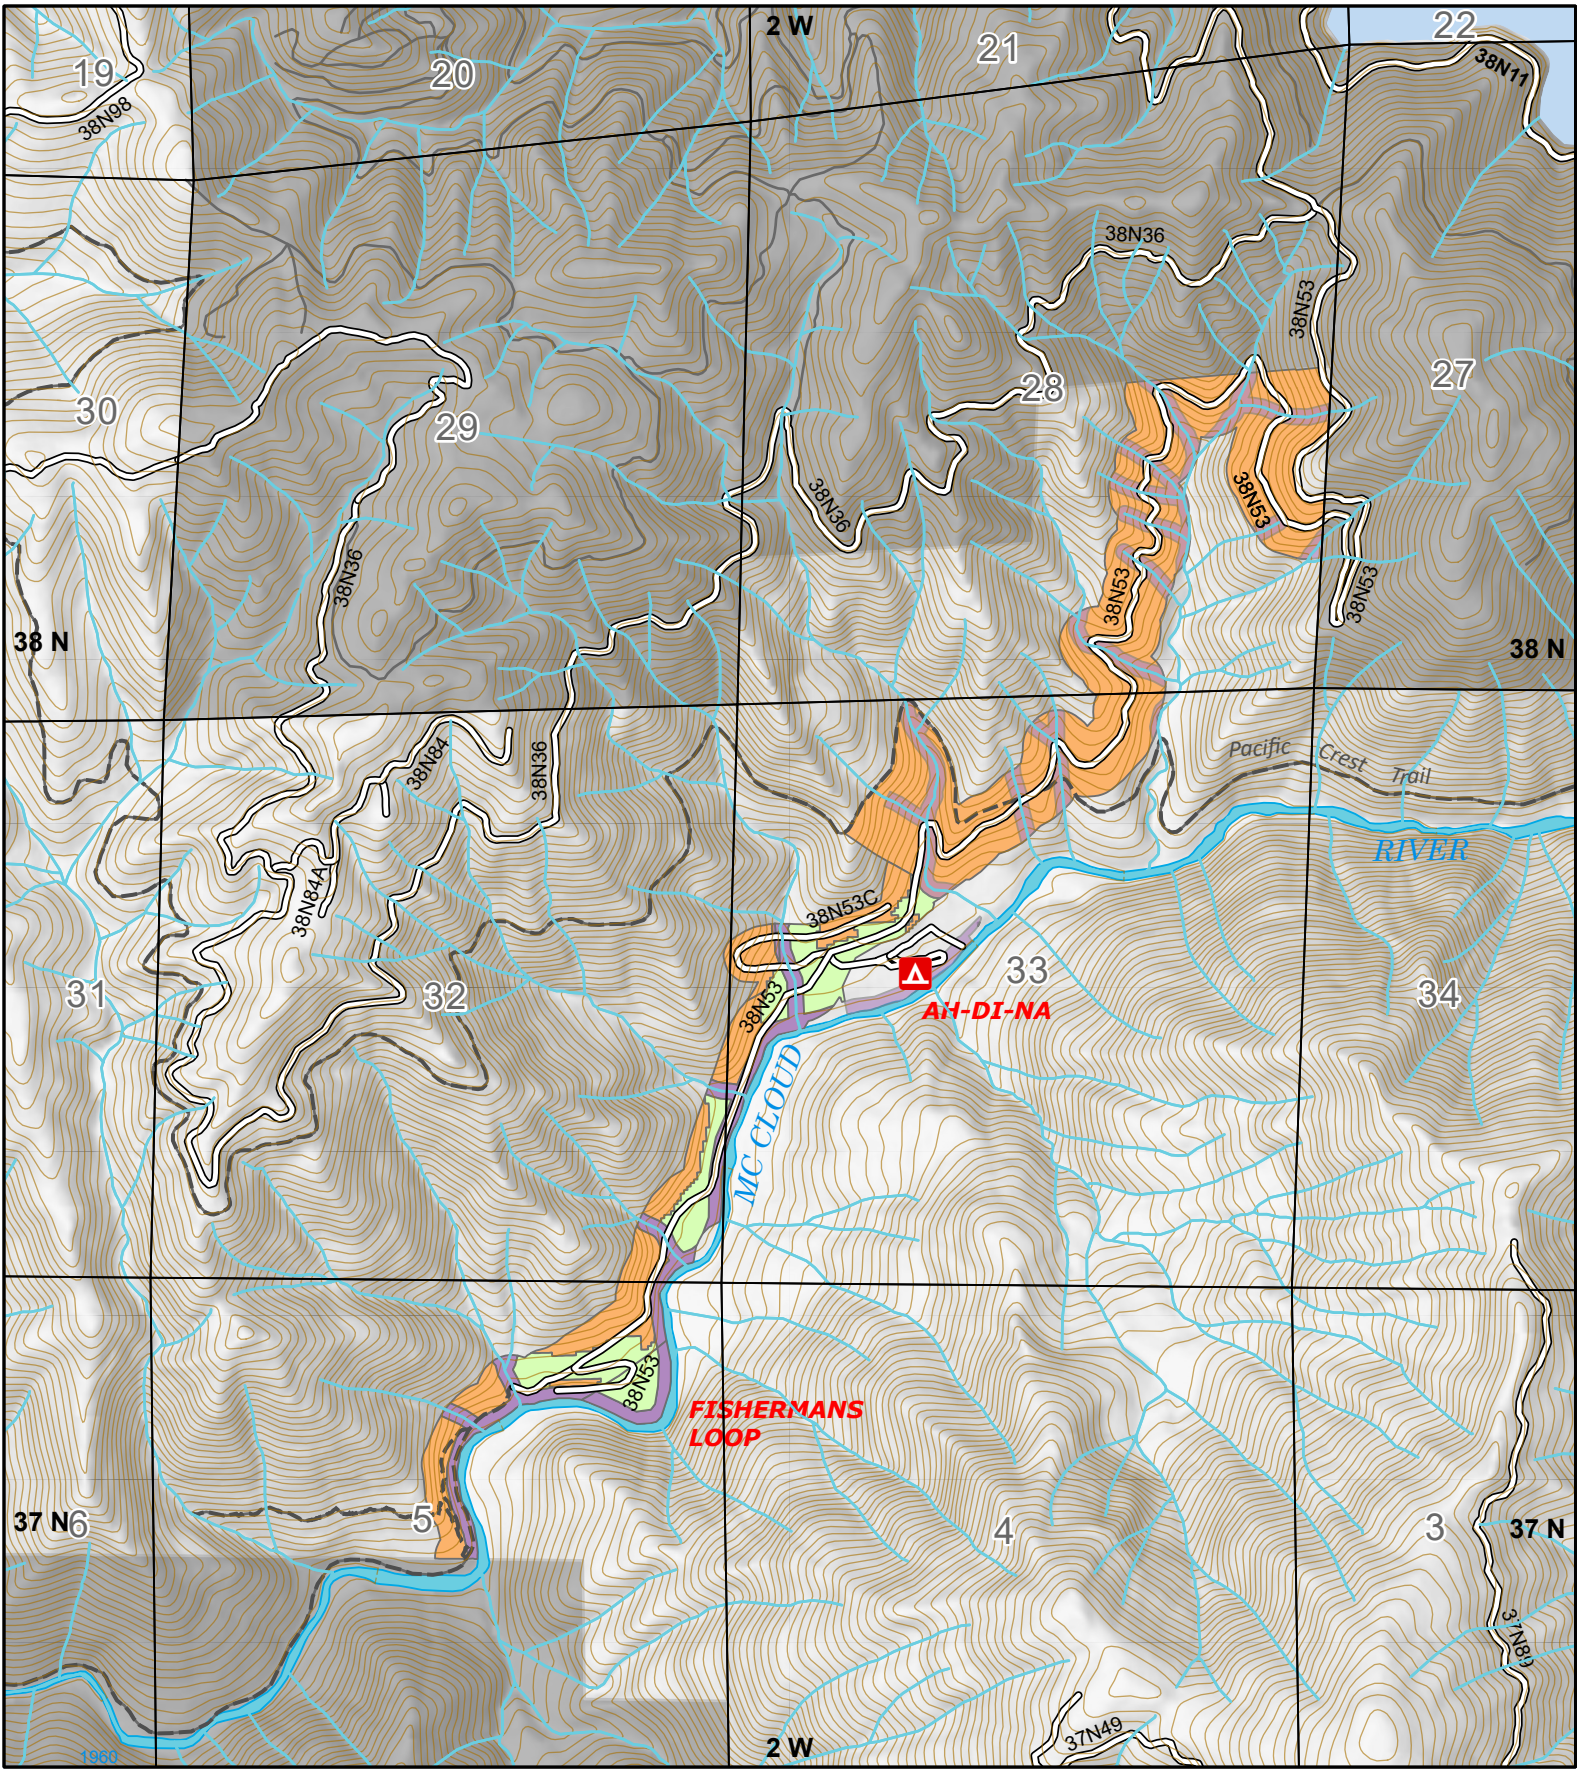

Shasta McCloud Management Unit Lower McCloud FMZ Pile Burn FY24

- Riparian Reserve
- Mastication - may also be piled
- Hand piled

Non Forest Service Land