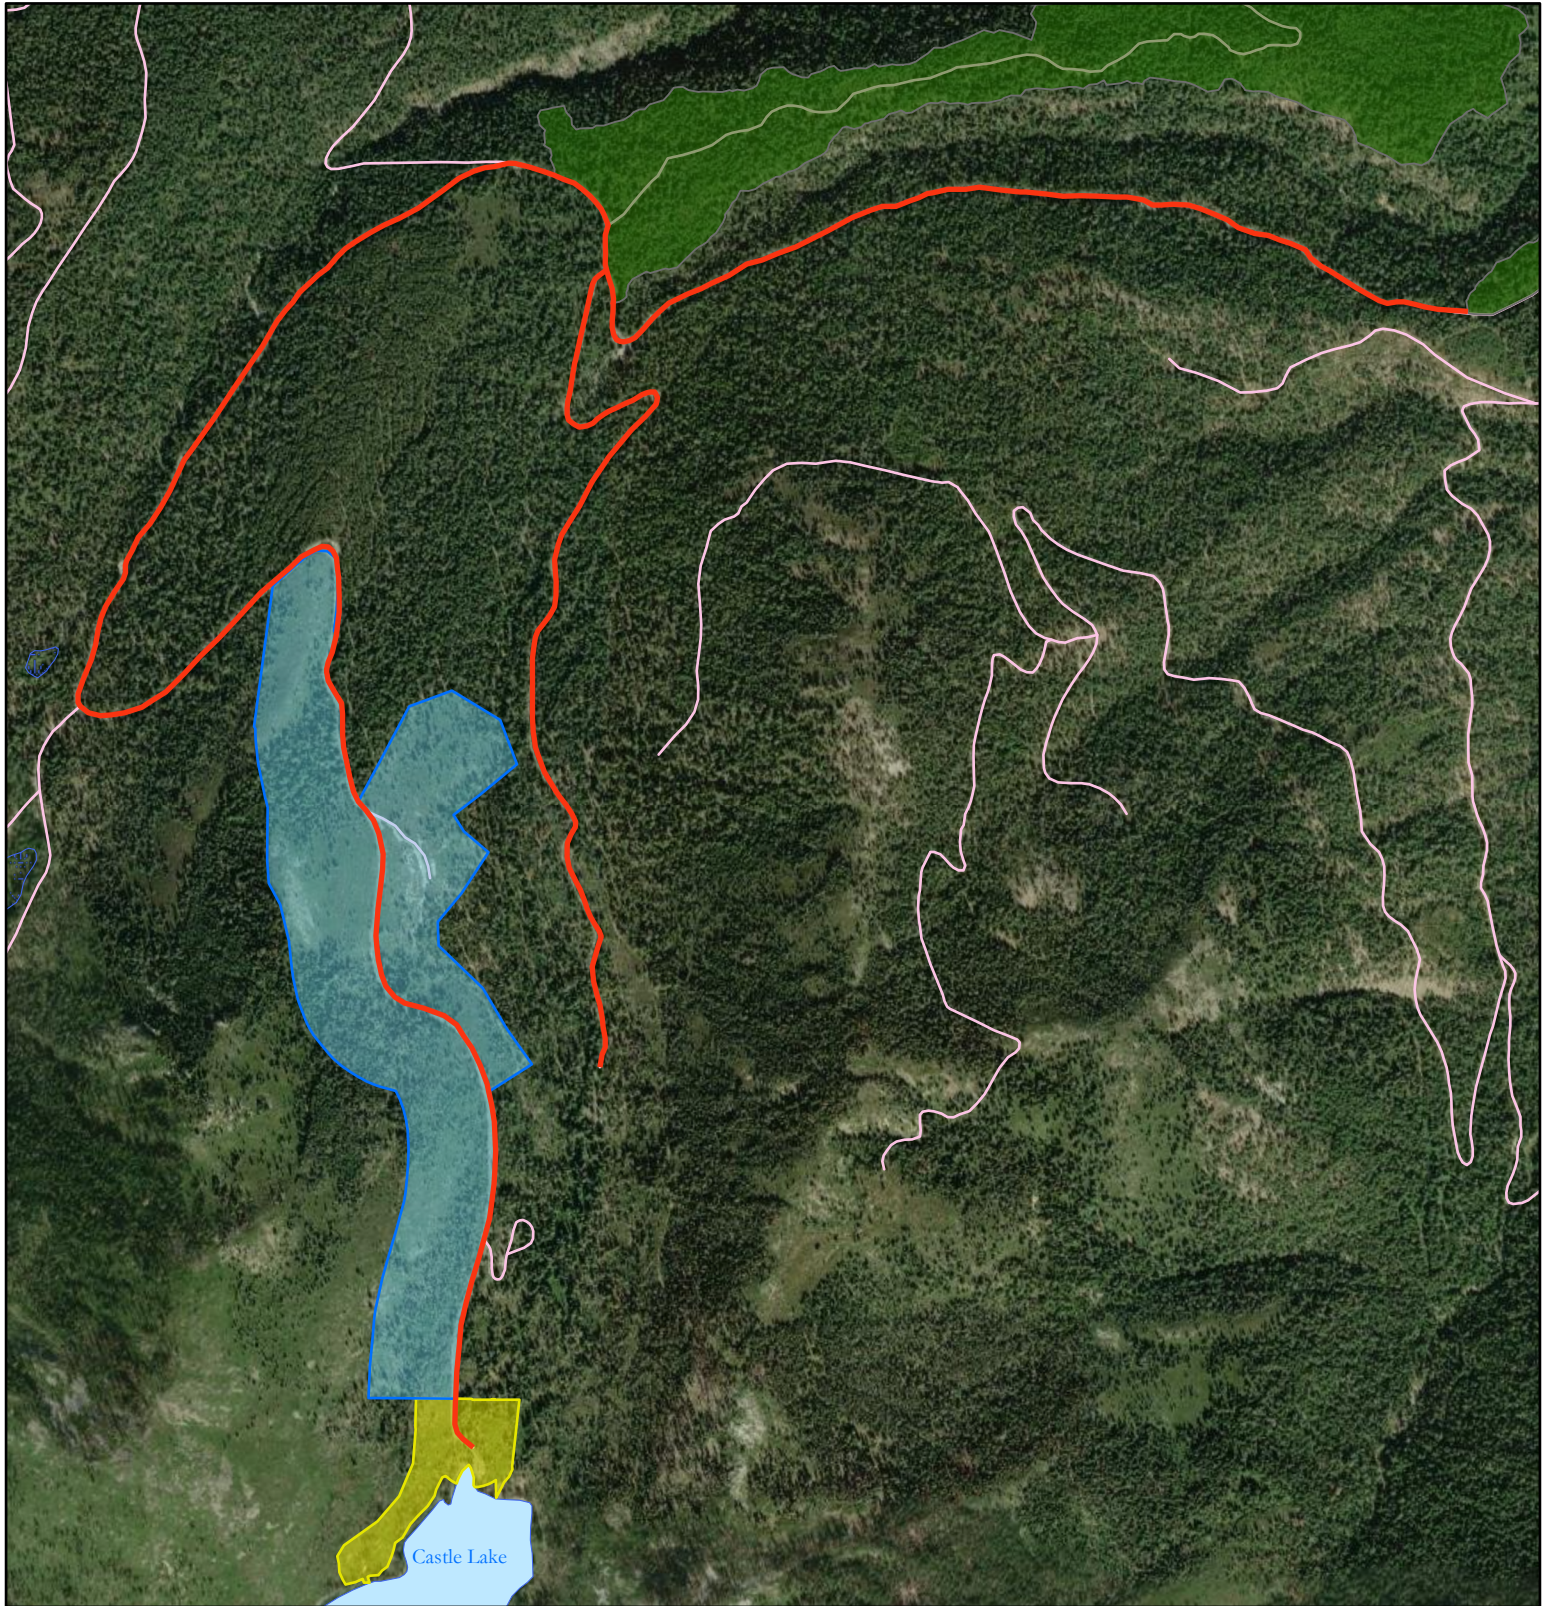

Castle Lake Road Chipping - 6 miles

Shasta-Trinity National Forest
Shasta McCloud Management Unit

Legend

- FS Rainbow Timber Sale
- Mastication
- LimLab_Hand_Pile
- CastleLakeRd_Chipping

7/9/2024 Your Initials

This product is reproduced from geospatial information prepared by the USDA Forest Service, or from other sources. The Forest Service cannot assure the reliability or suitability of this information for a particular purpose. The data and product accuracy may vary due to compilation from sources of varying accuracy, including modeling and interpretation, and may not meet National Map Accuracy Standards. This information may be updated, corrected, or otherwise modified without notification. The USDA is an equal opportunity provider and employer.