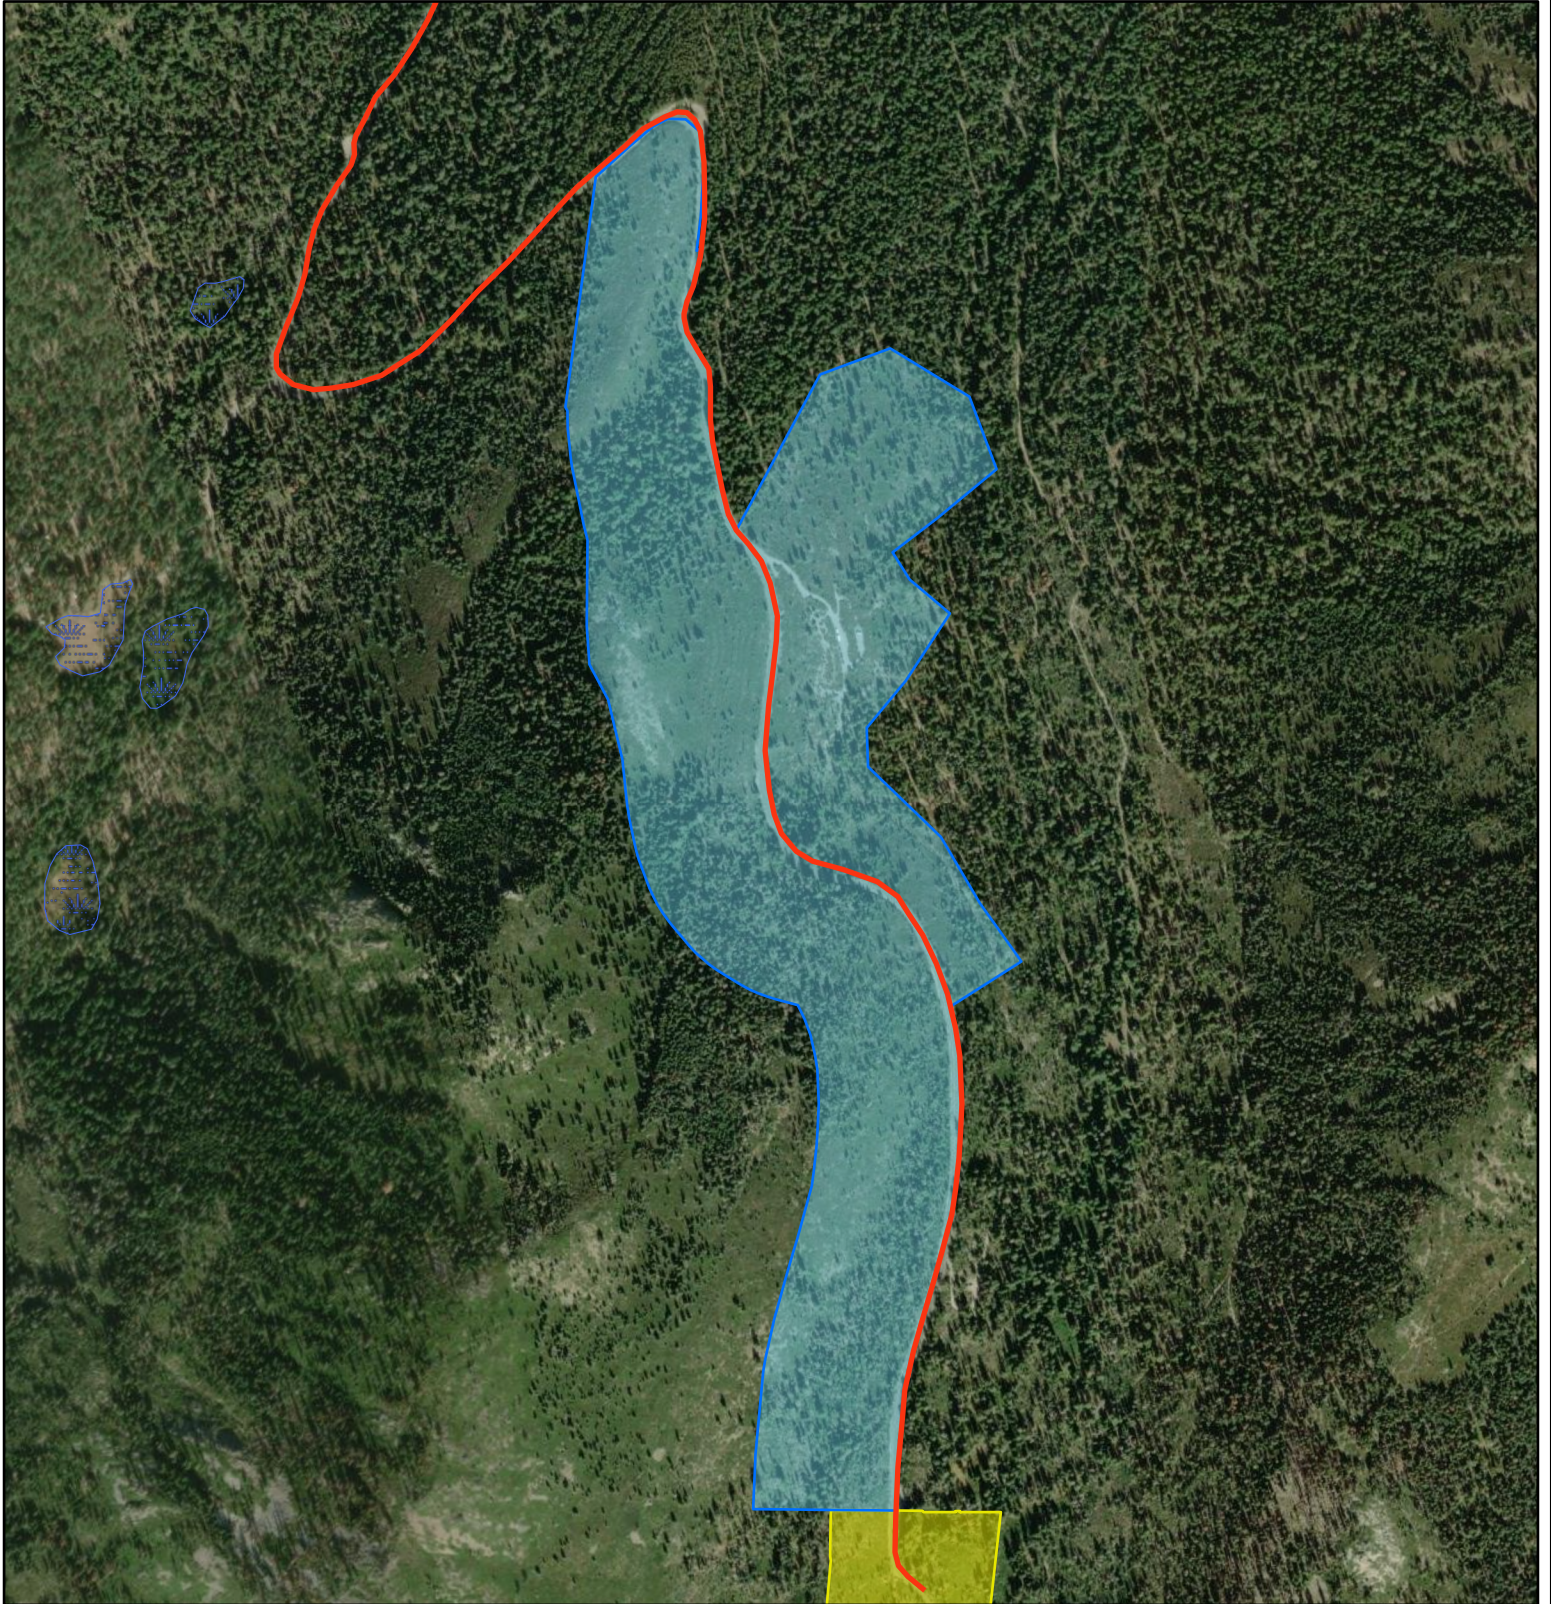

Mastication - 145 ac.
 Shasta-Trinity National Forest
 Shasta McCloud Management Unit

Legend

- LimLab_Hand_Pile
- Mastication
- CastleLakeRd_Chipping

7/9/2024 Your Initials

This product is reproduced from geospatial information prepared by the USDA Forest Service, or from other sources. The Forest Service cannot assure the reliability or suitability of this information for a particular purpose. The data and product accuracy may vary due to compilation from sources of varying accuracy, including modeling and interpretation, and may not meet National Map Accuracy Standards. This information may be updated, corrected, or otherwise modified without notification. The USDA is an equal opportunity provider and employer.