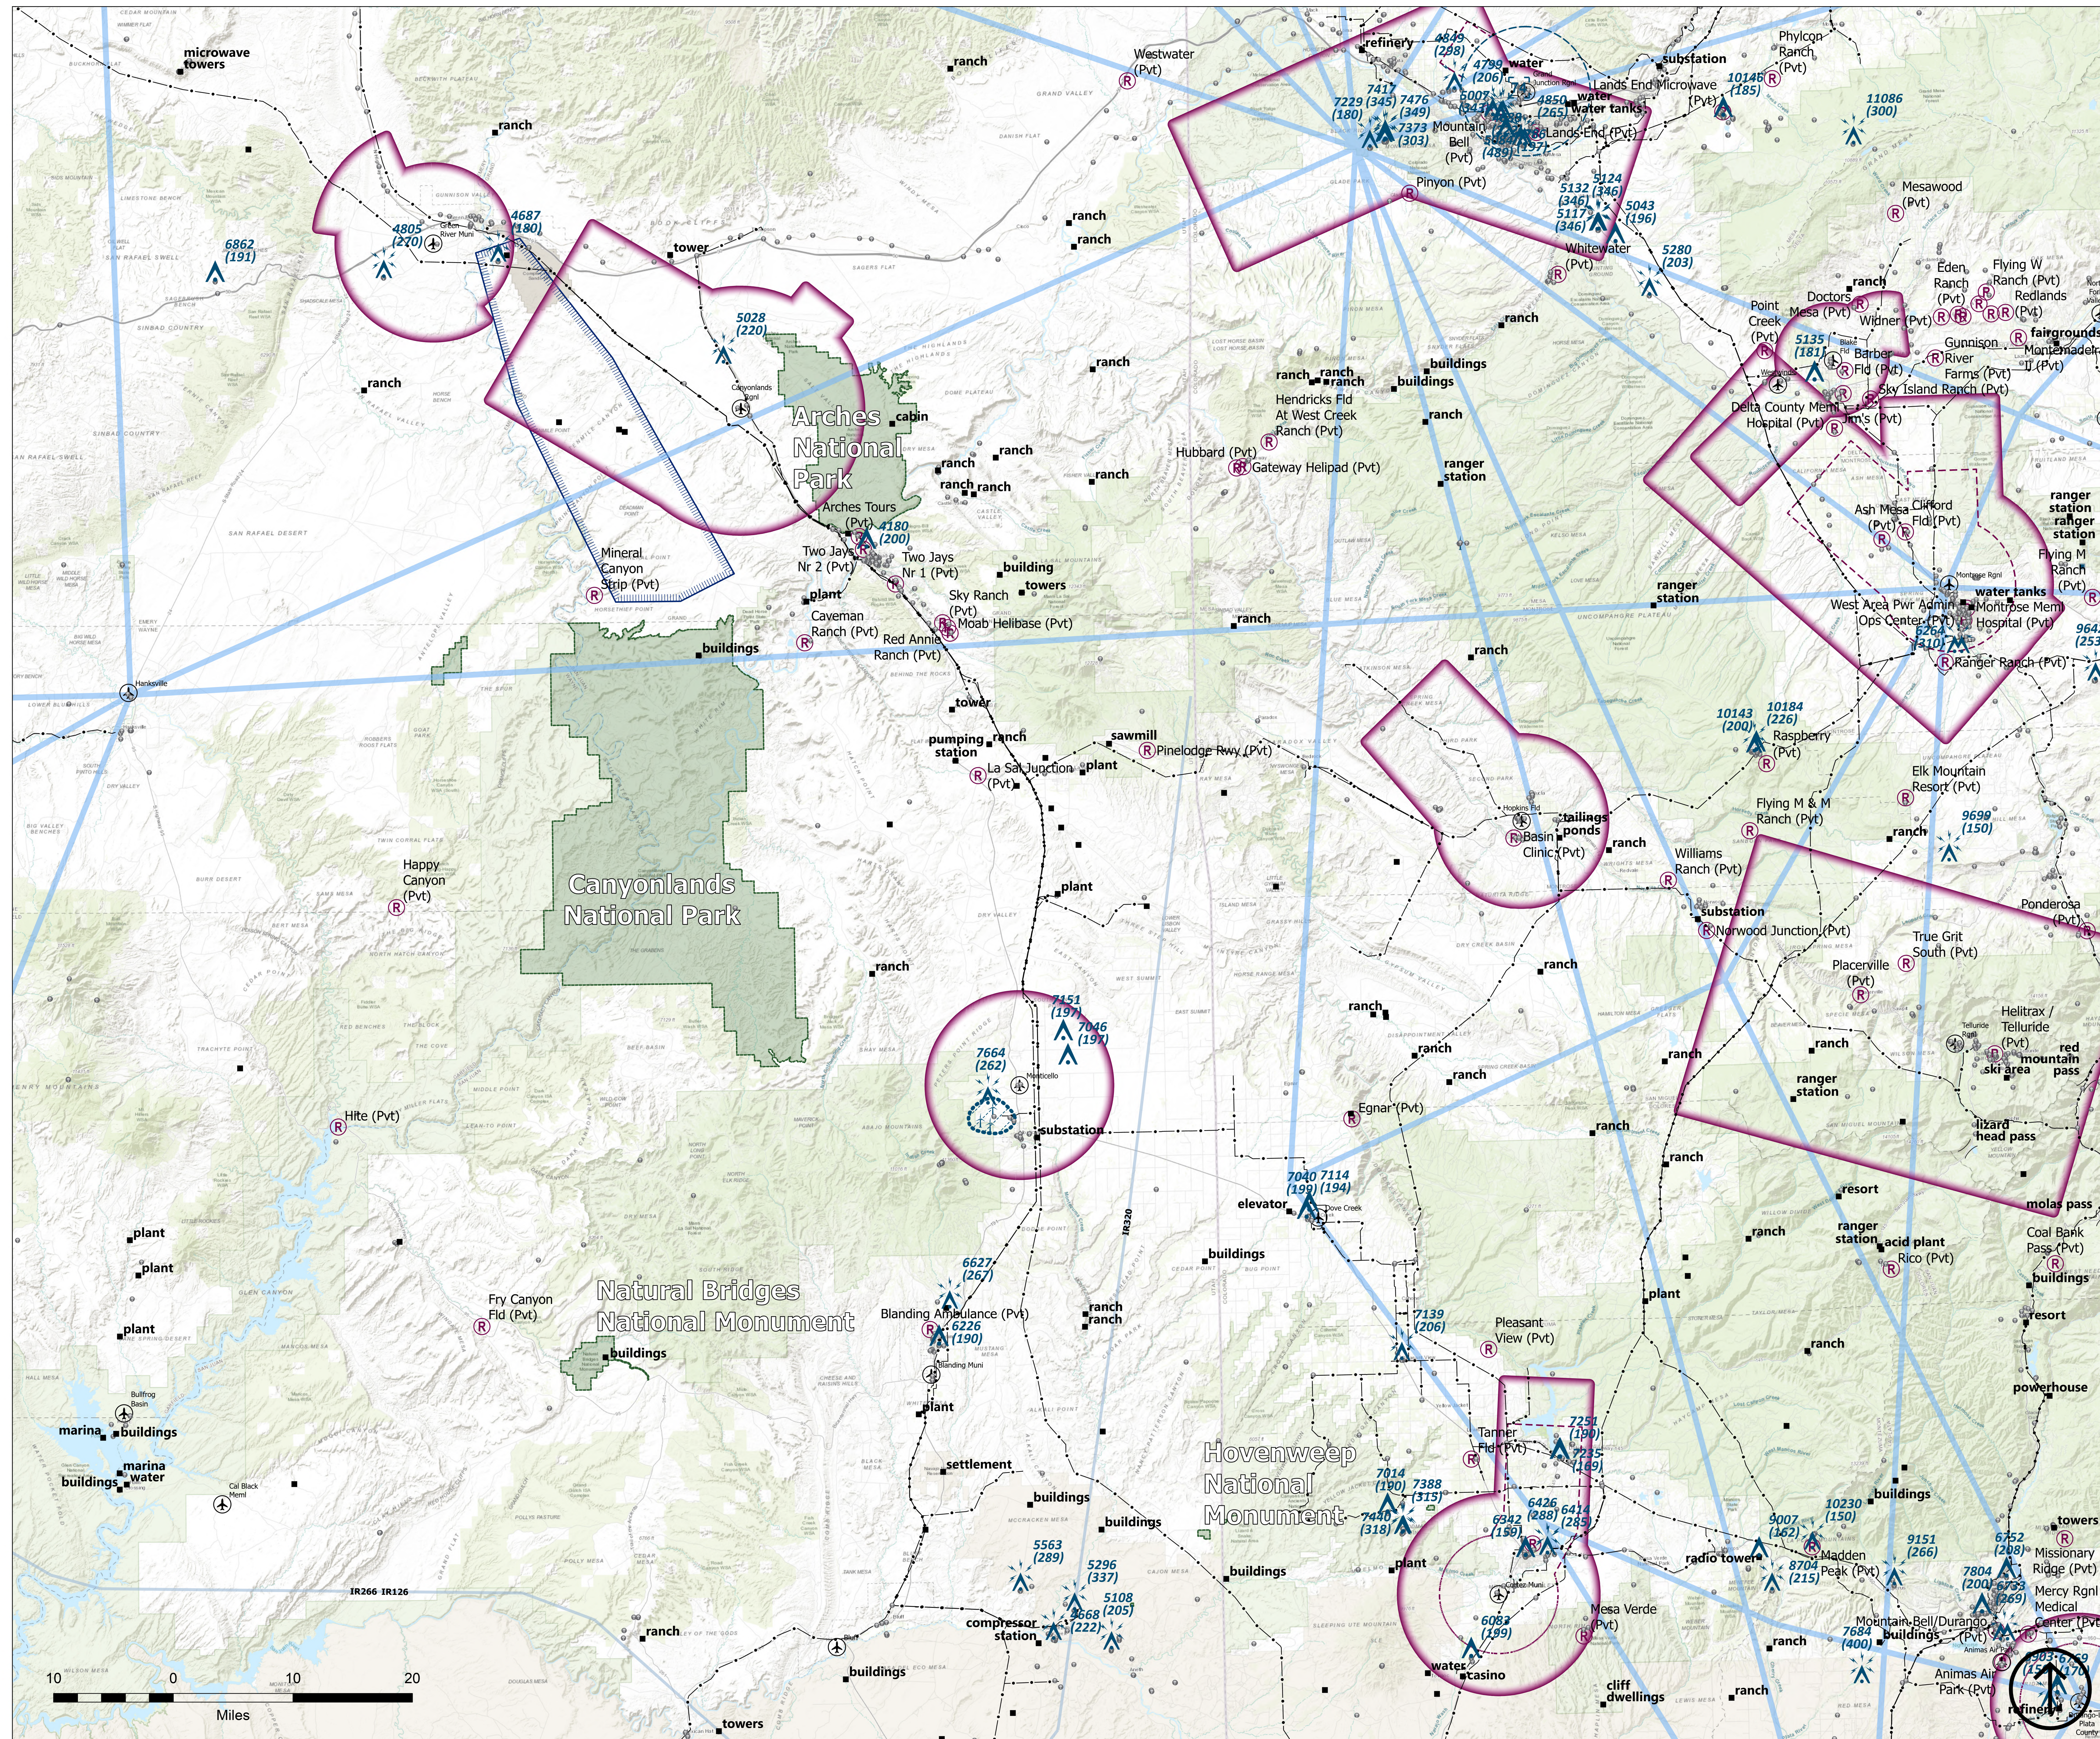

Aviation Hazards

Southeast Utah Group

- Legend**
- ✈ Airport
 - Ⓜ Airports - Private
 - 📡 Communication Towers
 - Landmark
 - ↔ Pass
 - ⚡ Group Obstacle, Less 1000ft AGL, Lighted
 - ⚡ Single Obstacle, Less 1000ft AGL, Lighted
 - ⚡ Single Obstacle, Less 1000ft AGL, Lighted
 - ⬆ Wind Turbines
 - 🌬 Wind Farms
 - Transmission Lines
 - Low Altitude ATS Route
 - Military Training Routes
 - ☒ Other
 - ☒ Class D
 - ☒ Class E (surface)
 - ☒ Class E (700 ft AGL)
 - NPS VFR Landmarks
 - ▭ NPS_Boundaries

Inset Map