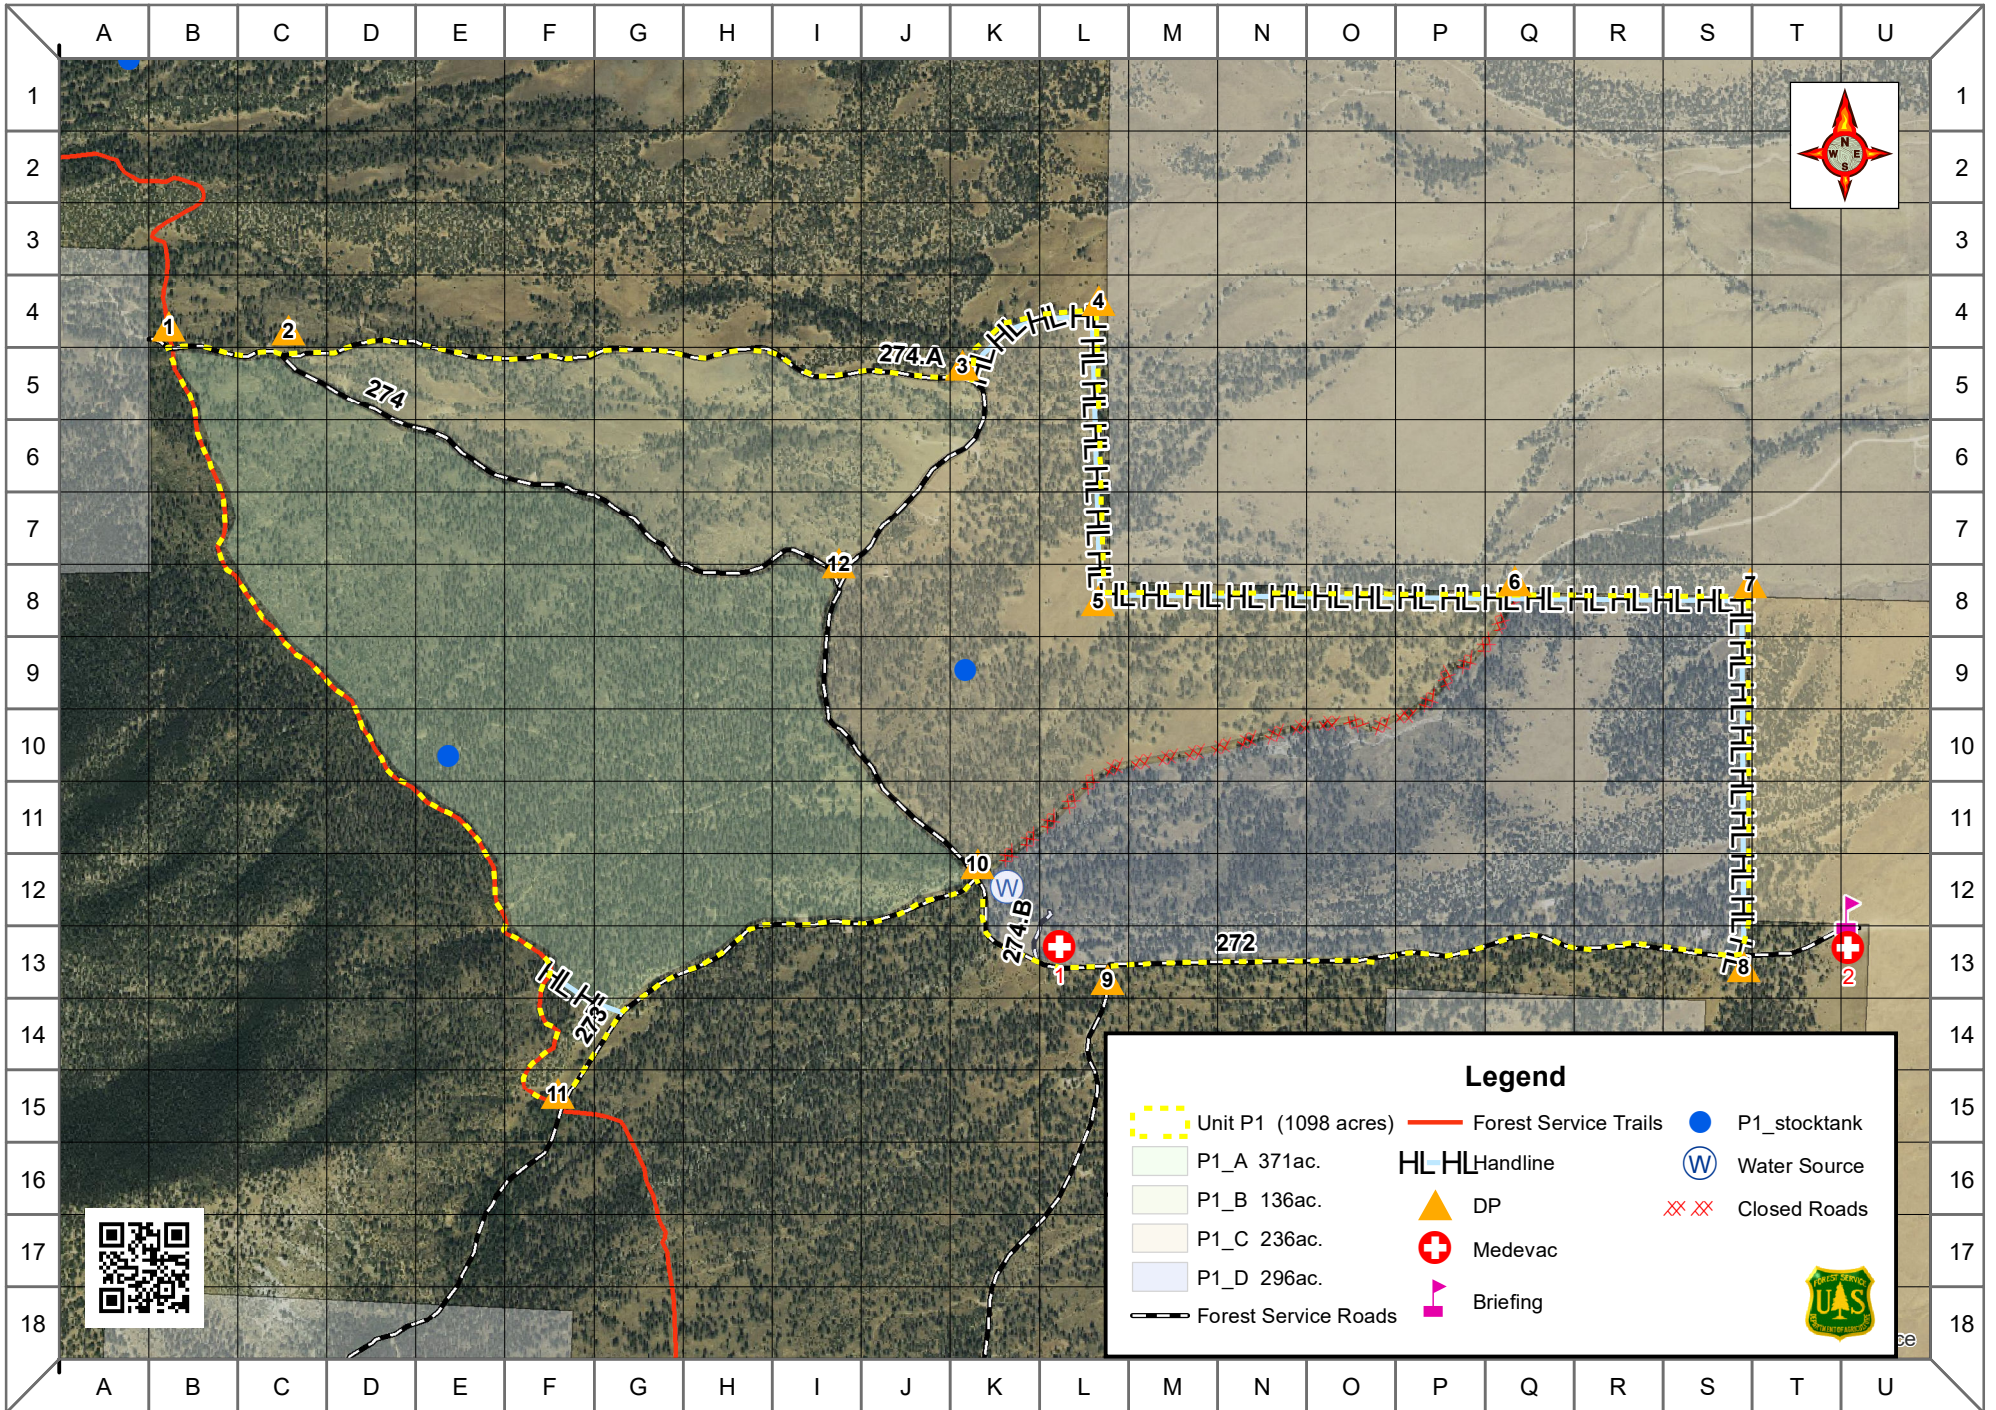

# Threemile Creek Prescribed Fire Project - P1

# PSICC, Salida R.D.

### Legend

Unit P1 (1098 acres)	Forest Service Trails	P1_stocktank
P1_A 371ac.	Handline	Water Source
P1_B 136ac.	DP	Closed Roads
P1_C 236ac.	Medevac	
P1_D 296ac.	Briefing	
Forest Service Roads		