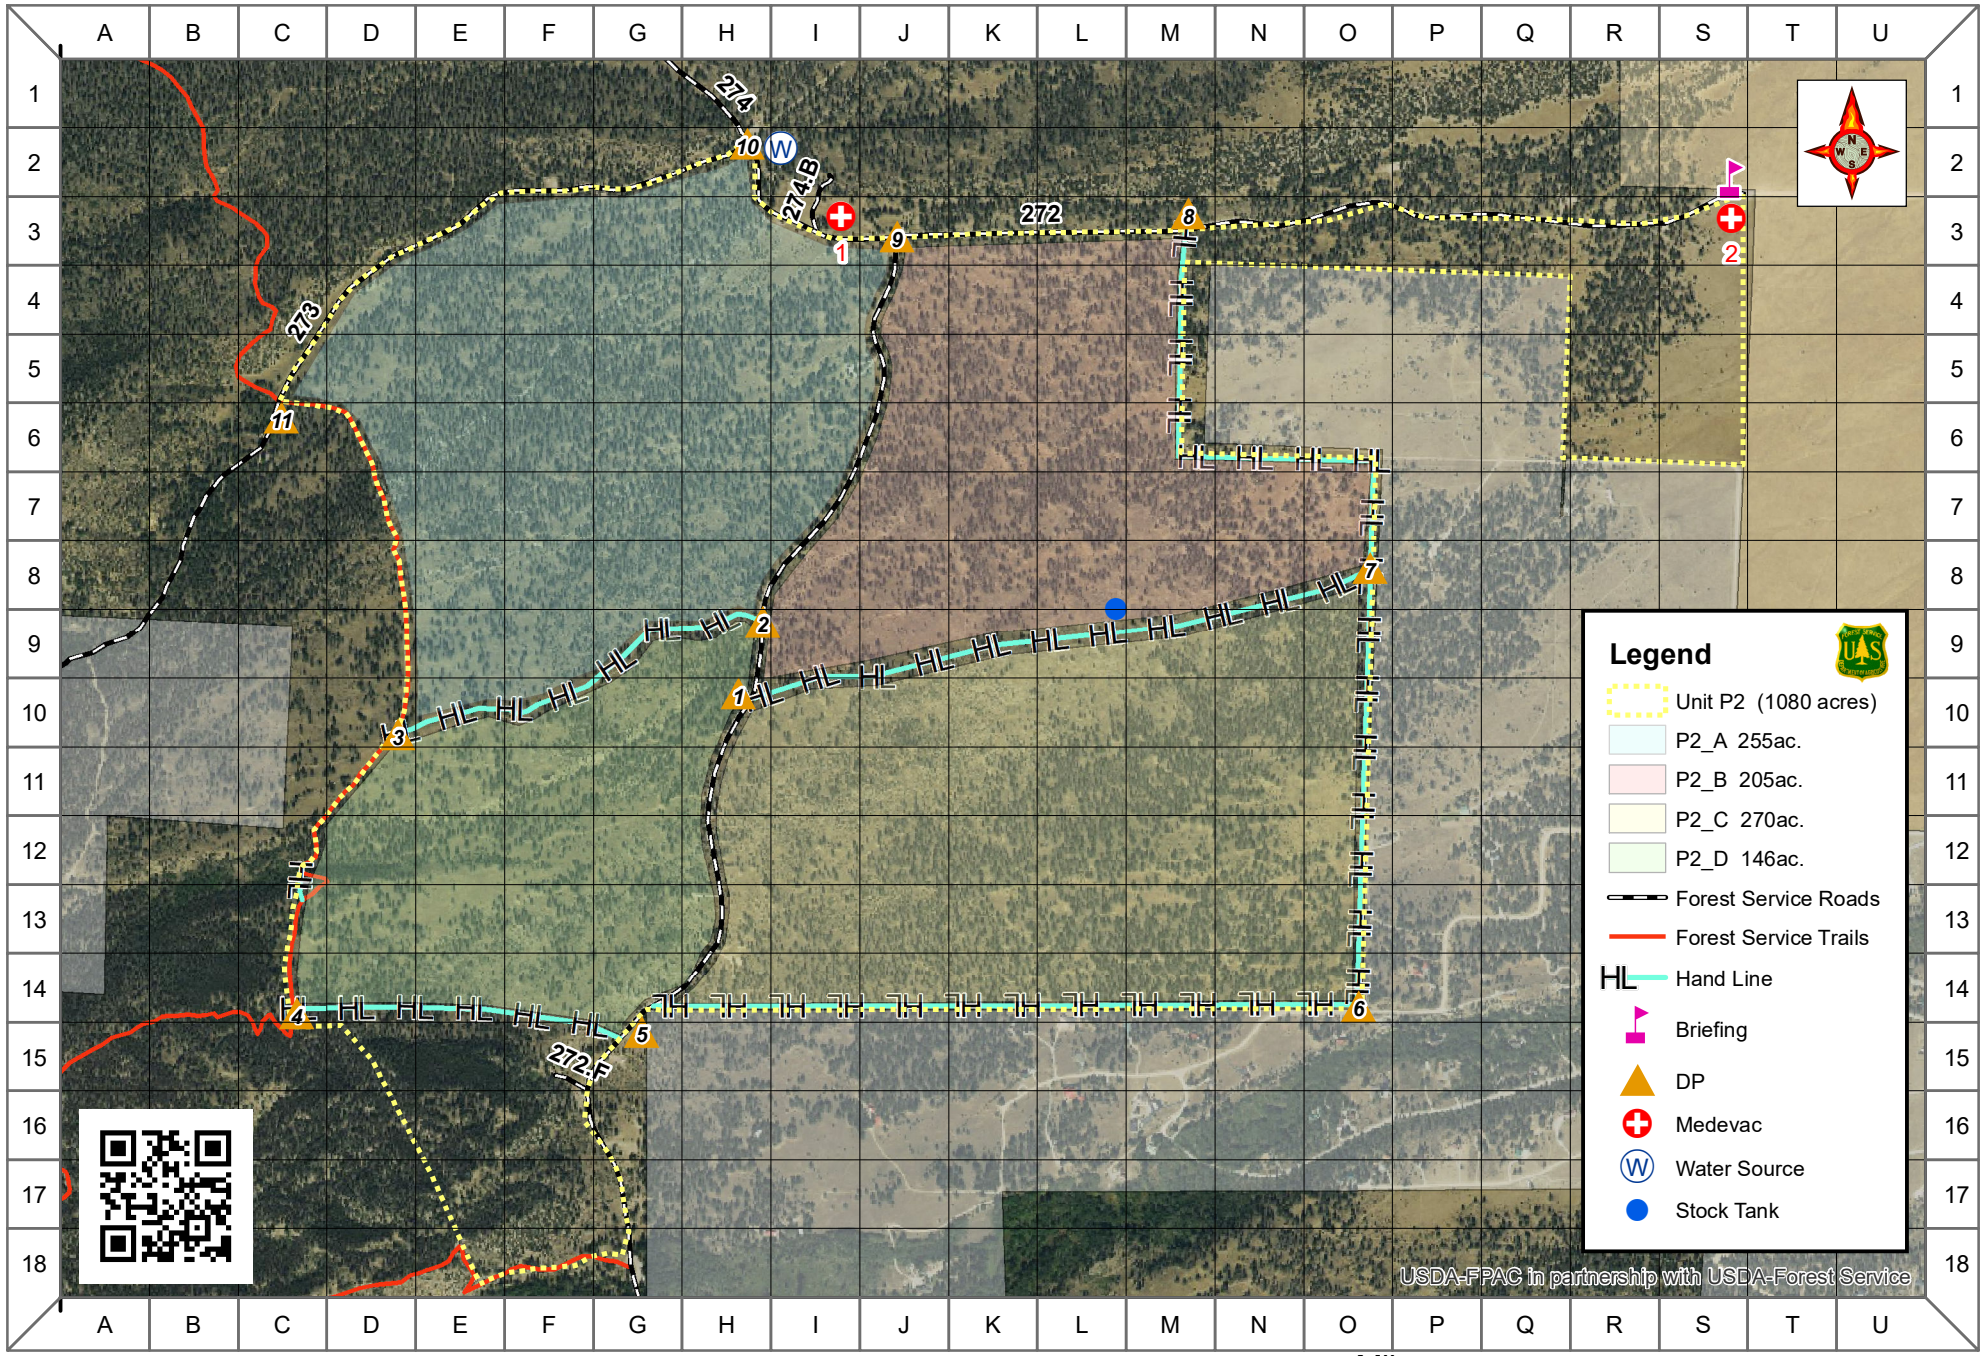

Threemile Creek Prescribed Fire Project - P2

PSICC, Salida R.D.

Legend

- Unit P2 (1080 acres)
- P2_A 255ac.
- P2_B 205ac.
- P2_C 270ac.
- P2_D 146ac.
- Forest Service Roads
- Forest Service Trails
- Hand Line
- Briefing
- DP
- Medevac
- Water Source
- Stock Tank

USDA-FPAC in partnership with USDA-Forest Service

EPC