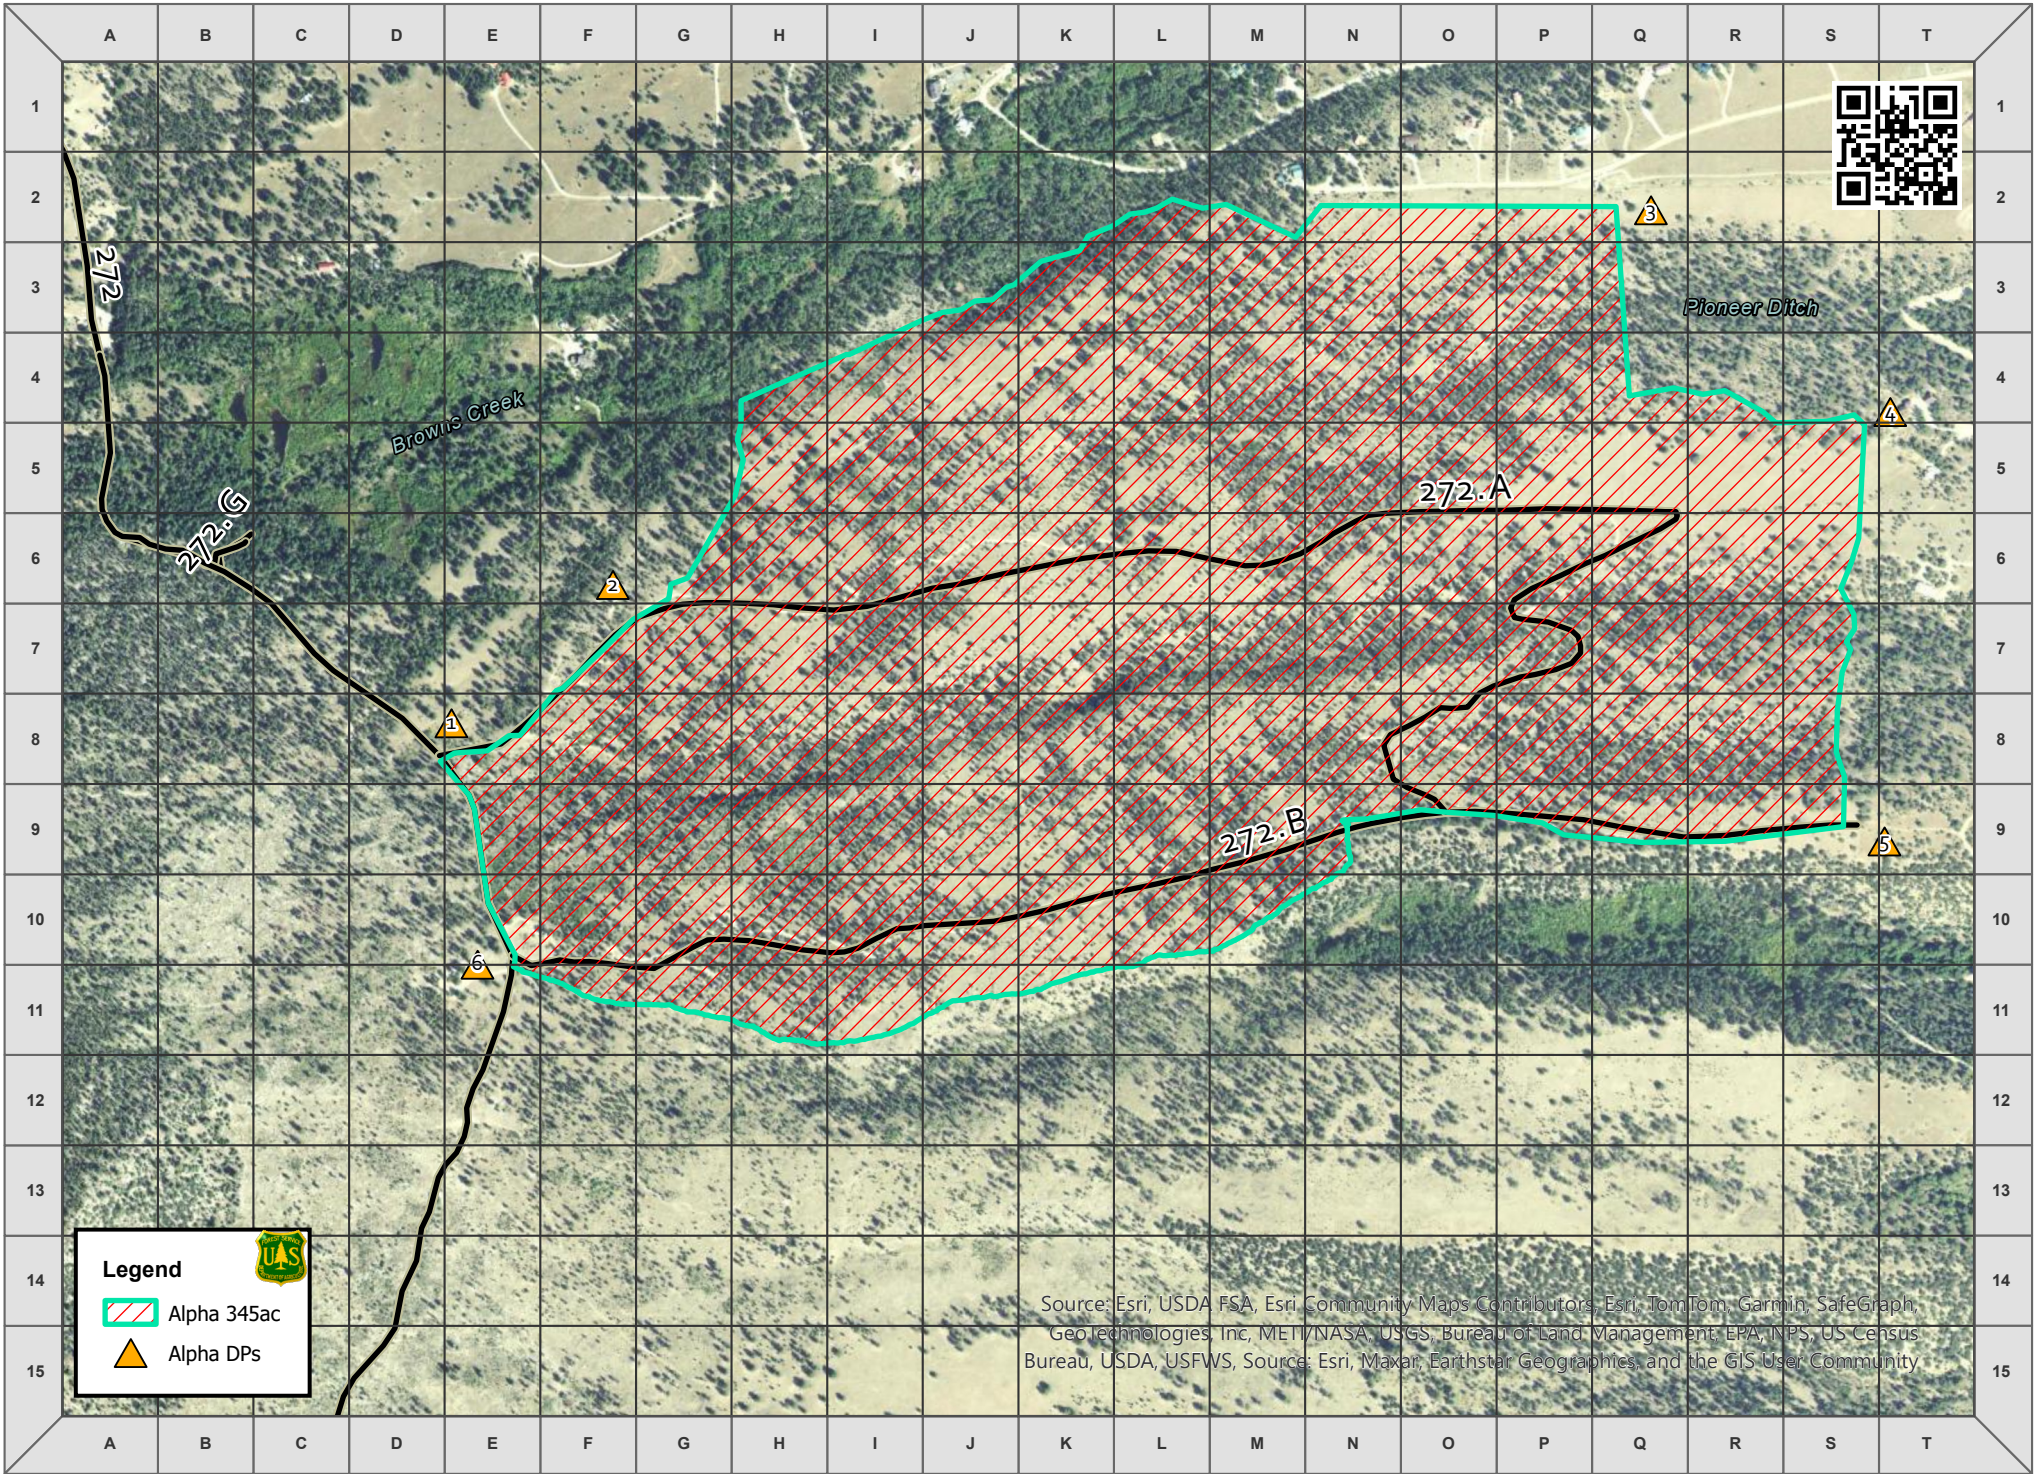

# Threemile CK RX - P3(A) PSICC, Salida R.D.

**Legend**

-  Alpha 345ac
-  Alpha DPs

Source: Esri, USDA FSA, Esri Community Maps Contributors, Esri, TomTom, Garmin, SafeGraph, GeoTechnologies, Inc, METI/NASA, USGS, Bureau of Land Management, EPA, INPS, US Census Bureau, USDA, USFWS, Source: Esri, Maxar, Earthstar Geographics, and the GIS User Community