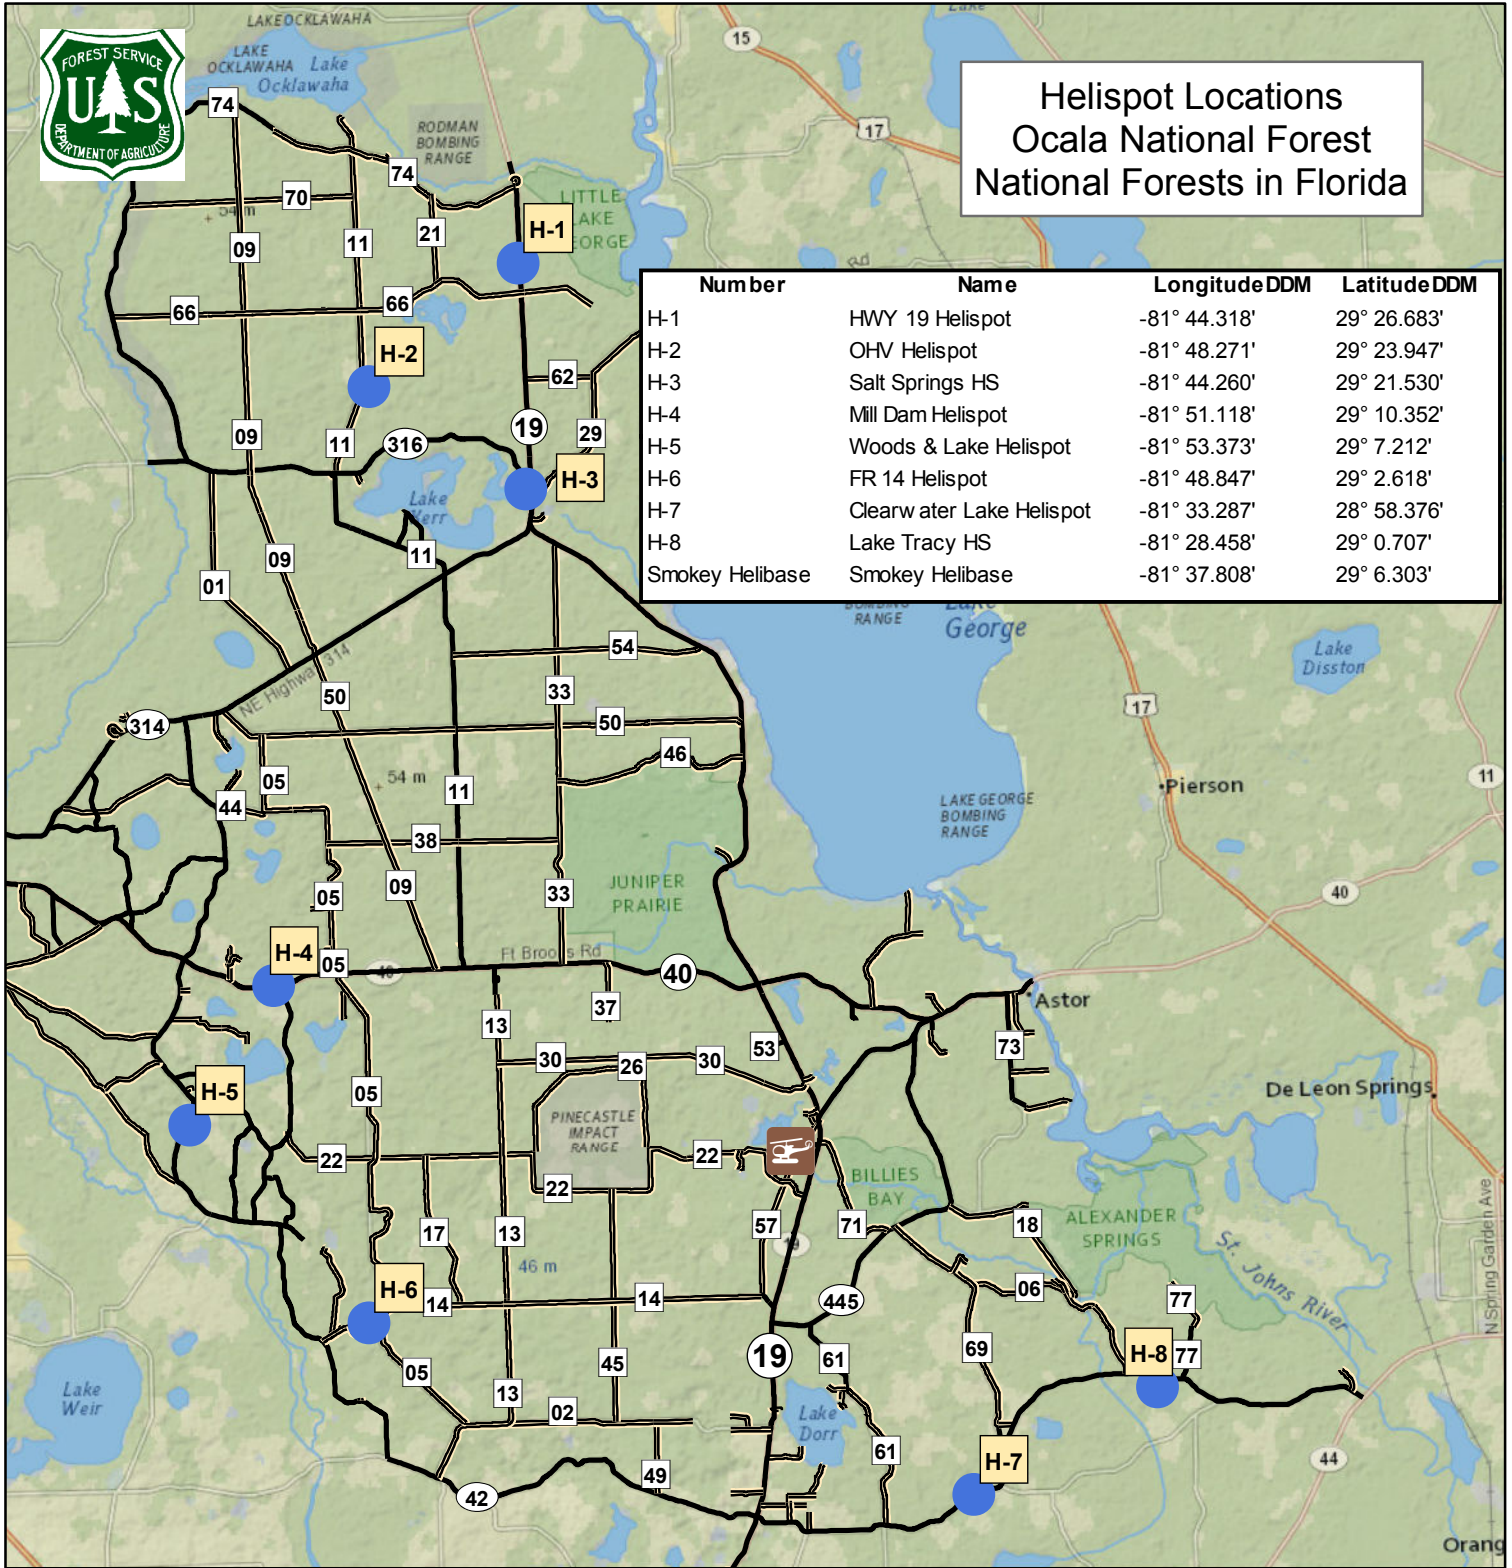

# Helispot Locations Ocala National Forest National Forests in Florida

Number	Name	Longitude DDM	Latitude DDM
H-1	HWY 19 Helispot	-81° 44.318'	29° 26.683'
H-2	OHV Helispot	-81° 48.271'	29° 23.947'
H-3	Salt Springs HS	-81° 44.260'	29° 21.530'
H-4	Mill Dam Helispot	-81° 51.118'	29° 10.352'
H-5	Woods & Lake Helispot	-81° 53.373'	29° 7.212'
H-6	FR 14 Helispot	-81° 48.847'	29° 2.618'
H-7	Clearwater Lake Helispot	-81° 33.287'	28° 58.376'
H-8	Lake Tracy HS	-81° 28.458'	29° 0.707'
Smokey Helibase	Smokey Helibase	-81° 37.808'	29° 6.303'

### Legend

-  Smokey Helibase
-  Helispot
-  Paved Roads
-  Surfaced Roads