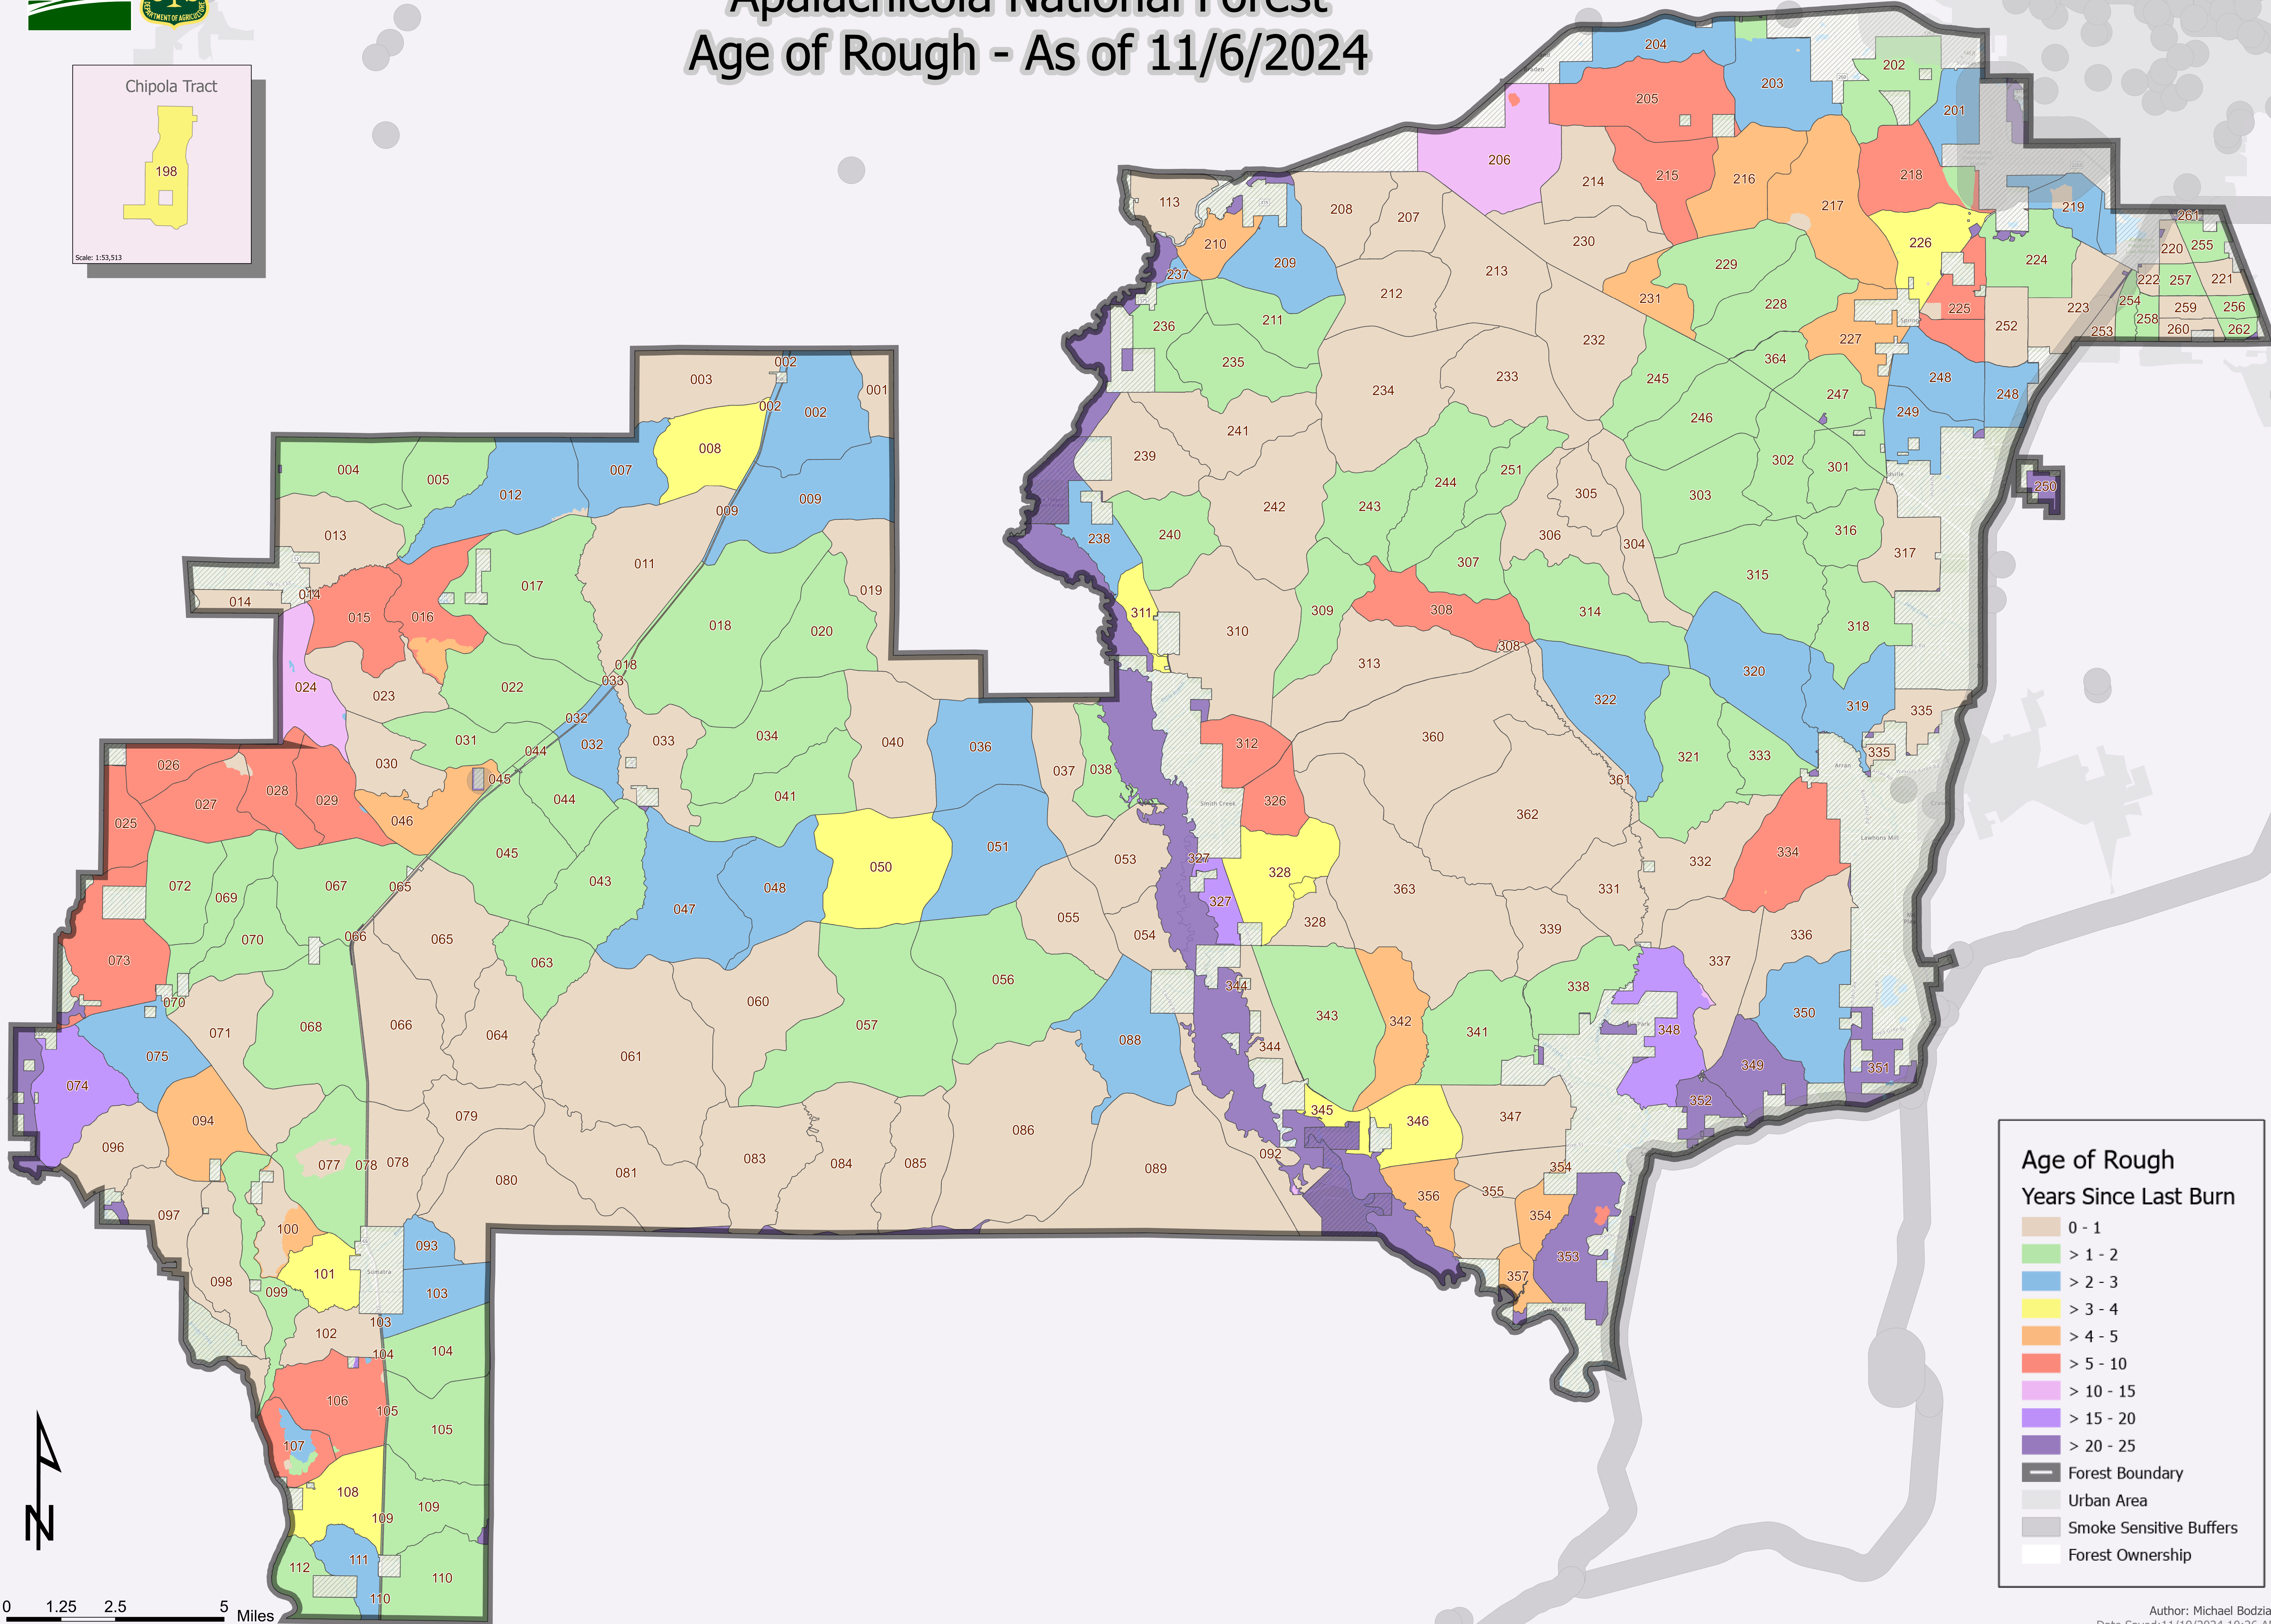

# Apalachicola National Forest Age of Rough - As of 11/6/2024

**Age of Rough**  
**Years Since Last Burn**

- 0 - 1
- > 1 - 2
- > 2 - 3
- > 3 - 4
- > 4 - 5
- > 5 - 10
- > 10 - 15
- > 15 - 20
- > 20 - 25

— Forest Boundary  
— Urban Area  
— Smoke Sensitive Buffers  
— Forest Ownership