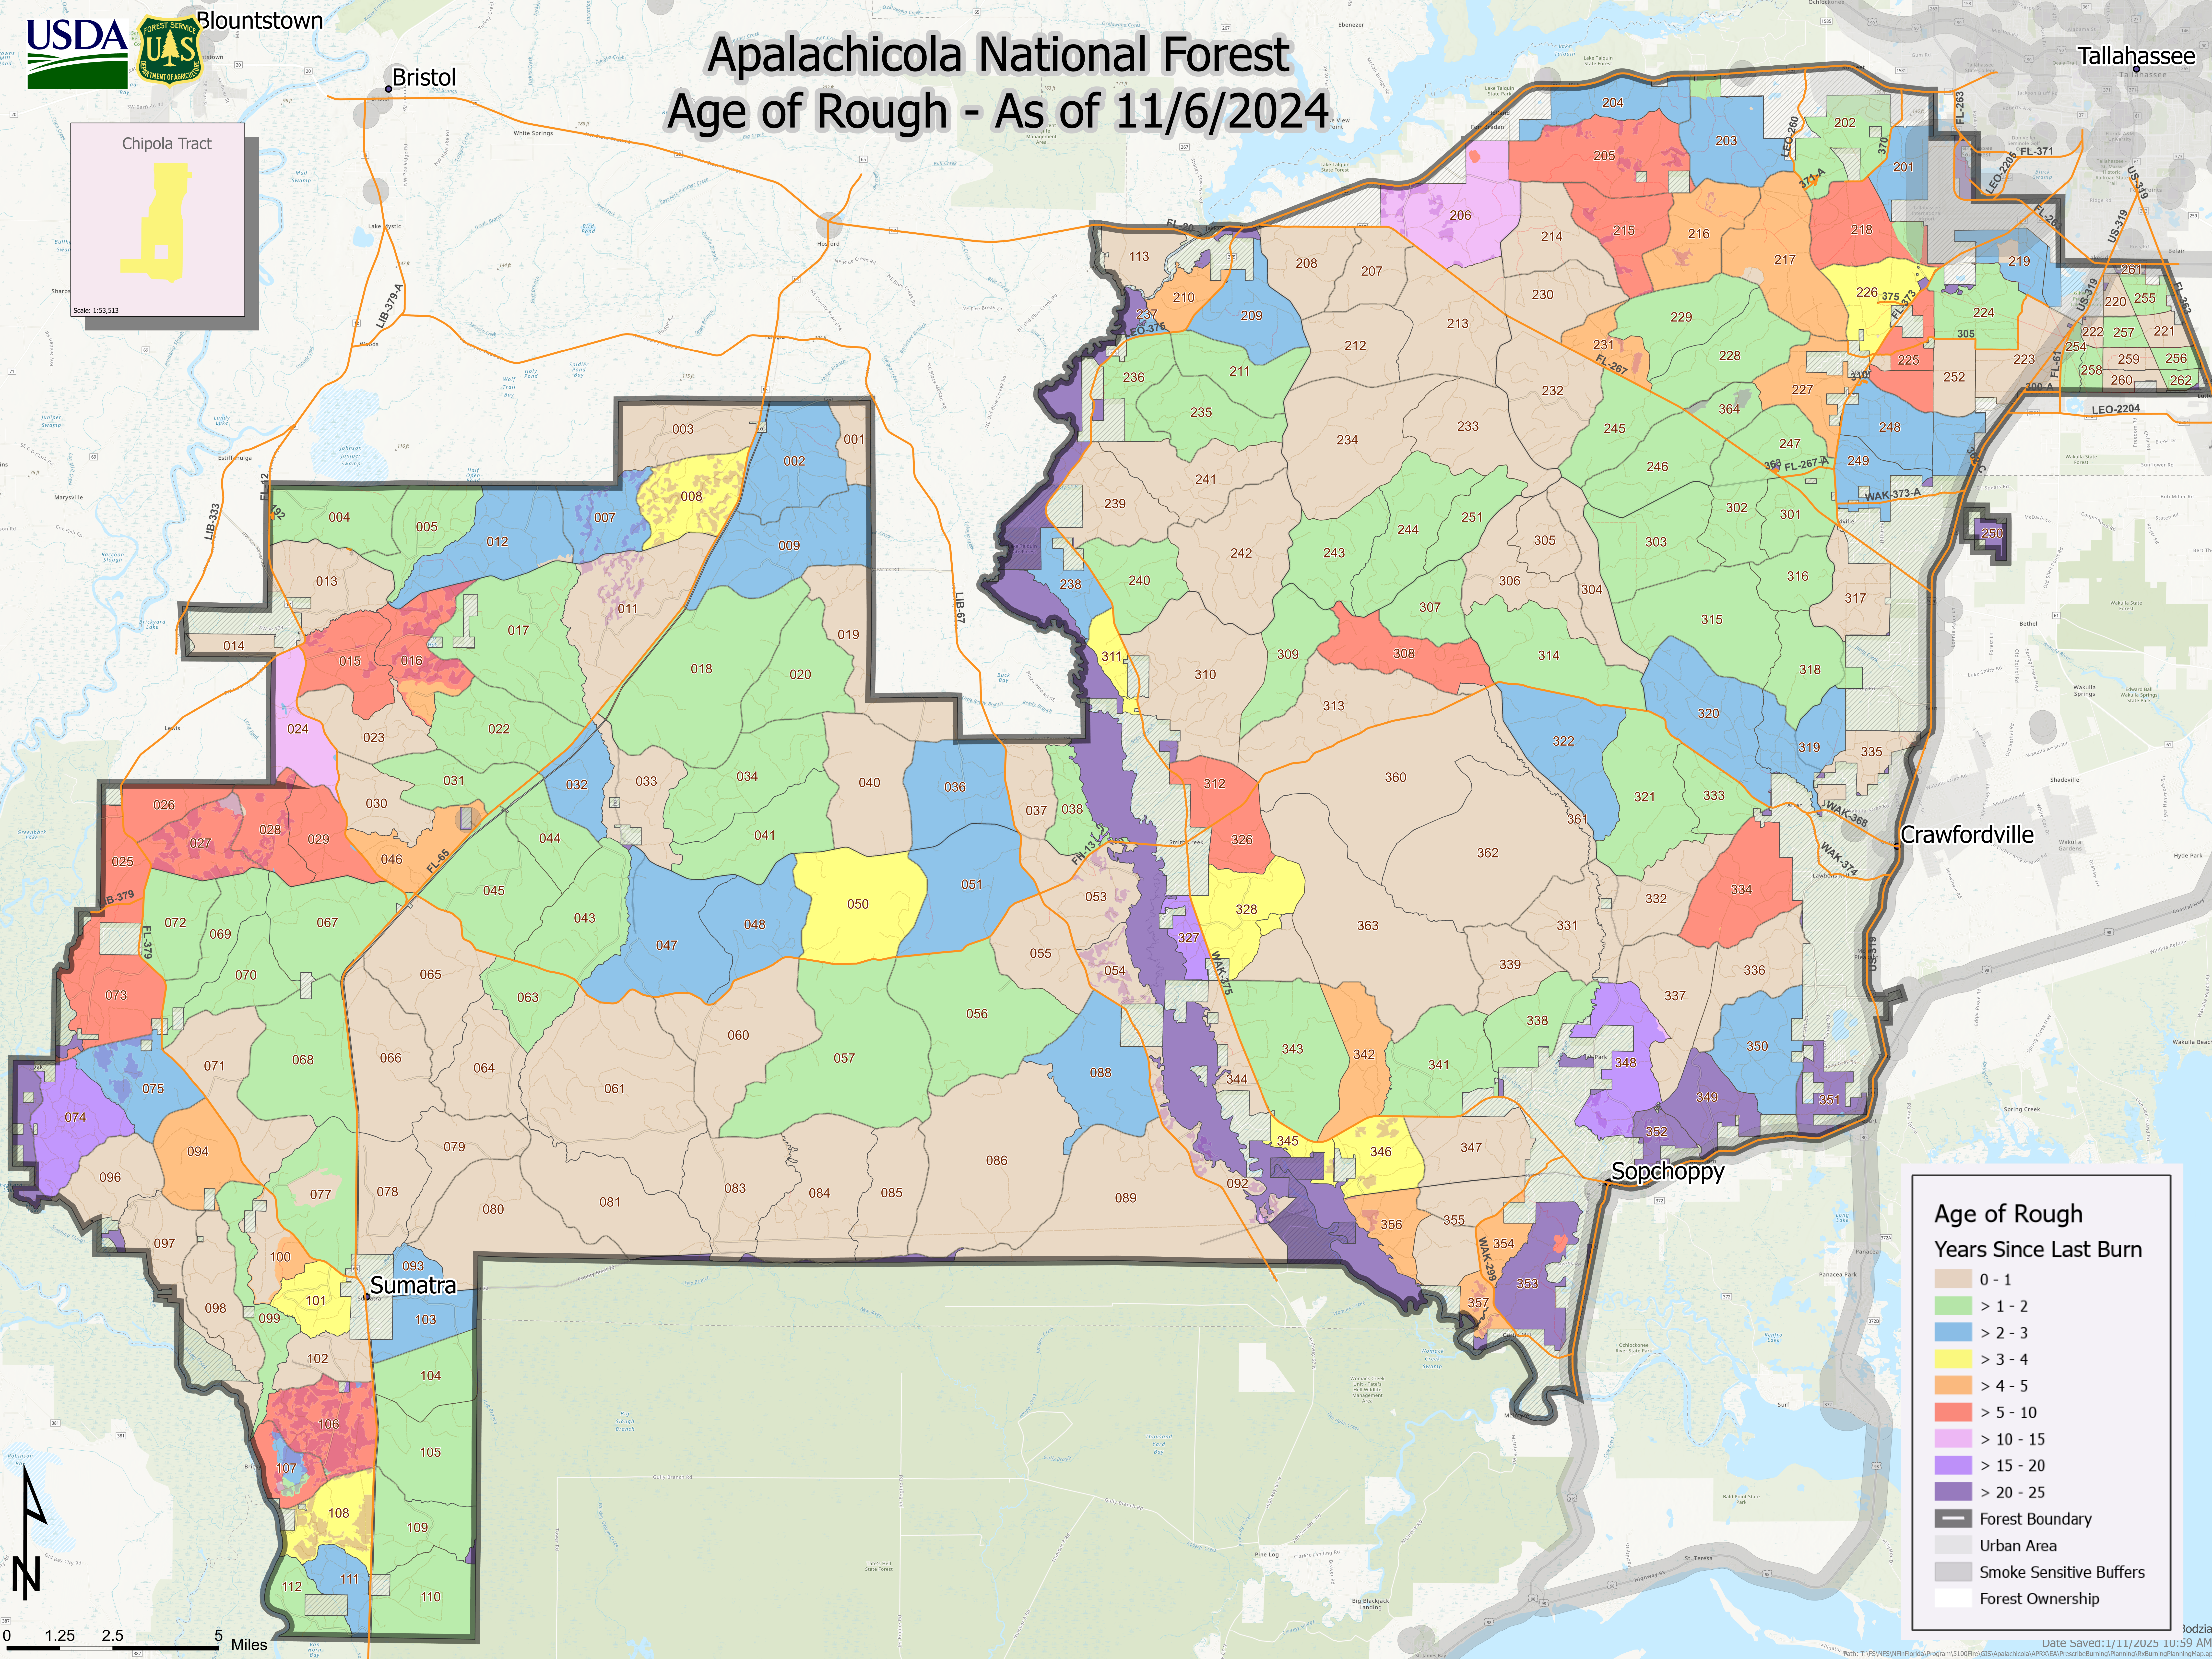

Blountstown

Bristol

Apalachicola National Forest Age of Rough - As of 11/6/2024

Tallahassee

Age of Rough
Years Since Last Burn

- 0 - 1
- > 1 - 2
- > 2 - 3
- > 3 - 4
- > 4 - 5
- > 5 - 10
- > 10 - 15
- > 15 - 20
- > 20 - 25

Forest Boundary
 Urban Area
 Smoke Sensitive Buffers
 Forest Ownership