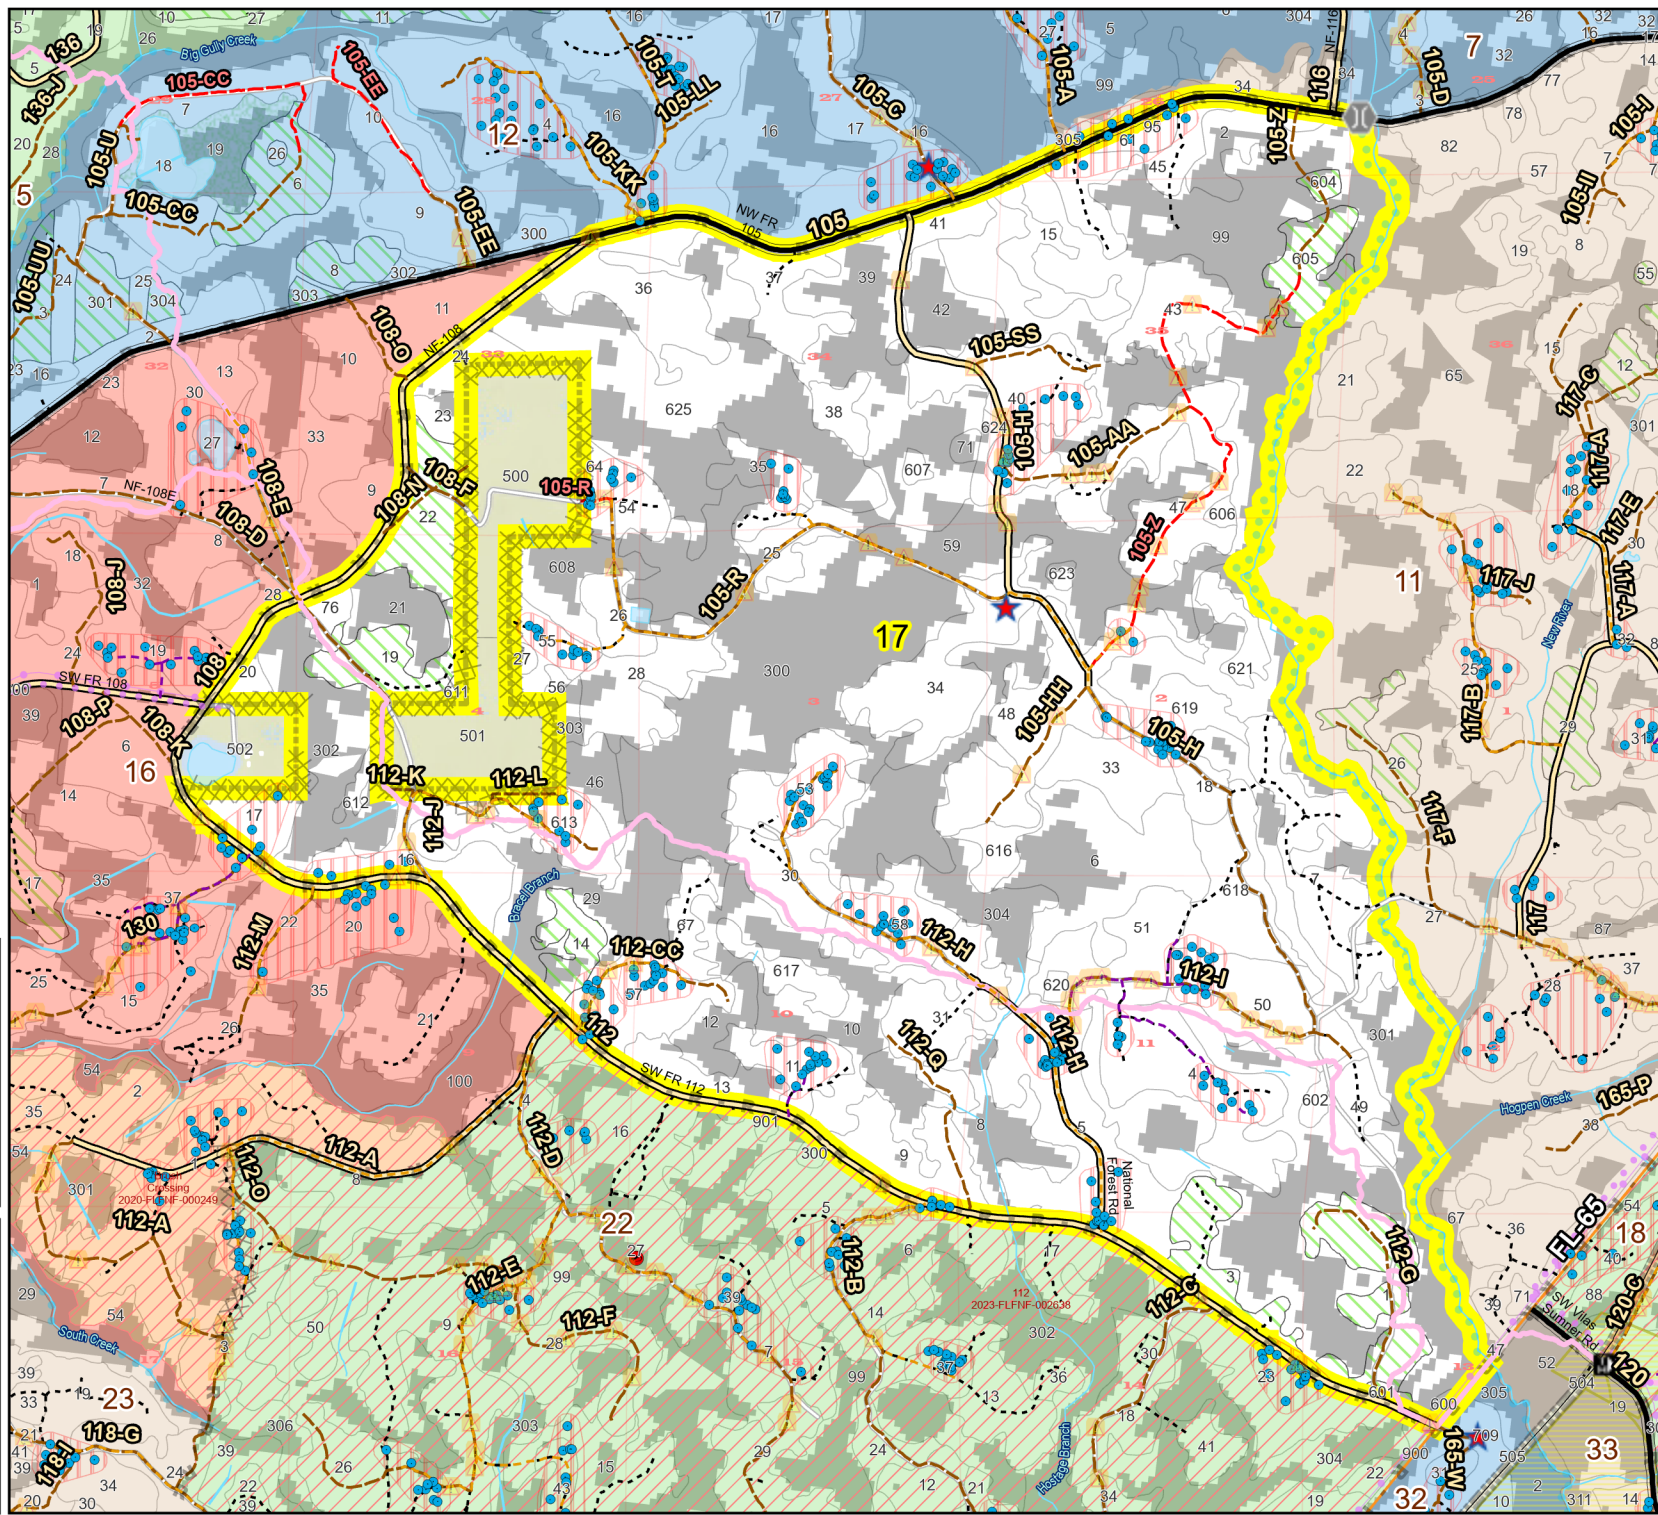

Prescribe Burn Map

District: Apalachicola
Apalachicola National Forest

Burn Unit 17

5194 FACTS Reportable Acres
3407 Burnable Acres
Last Burned: 3/15/2023

Age of Rough Last Updated: 11/6/2024

BurnDate	Tr.Winds	Temp	Mix Ht.
RH	Disp. Index	Wind	KBDI
DSR	RX Position	Burn Boss	