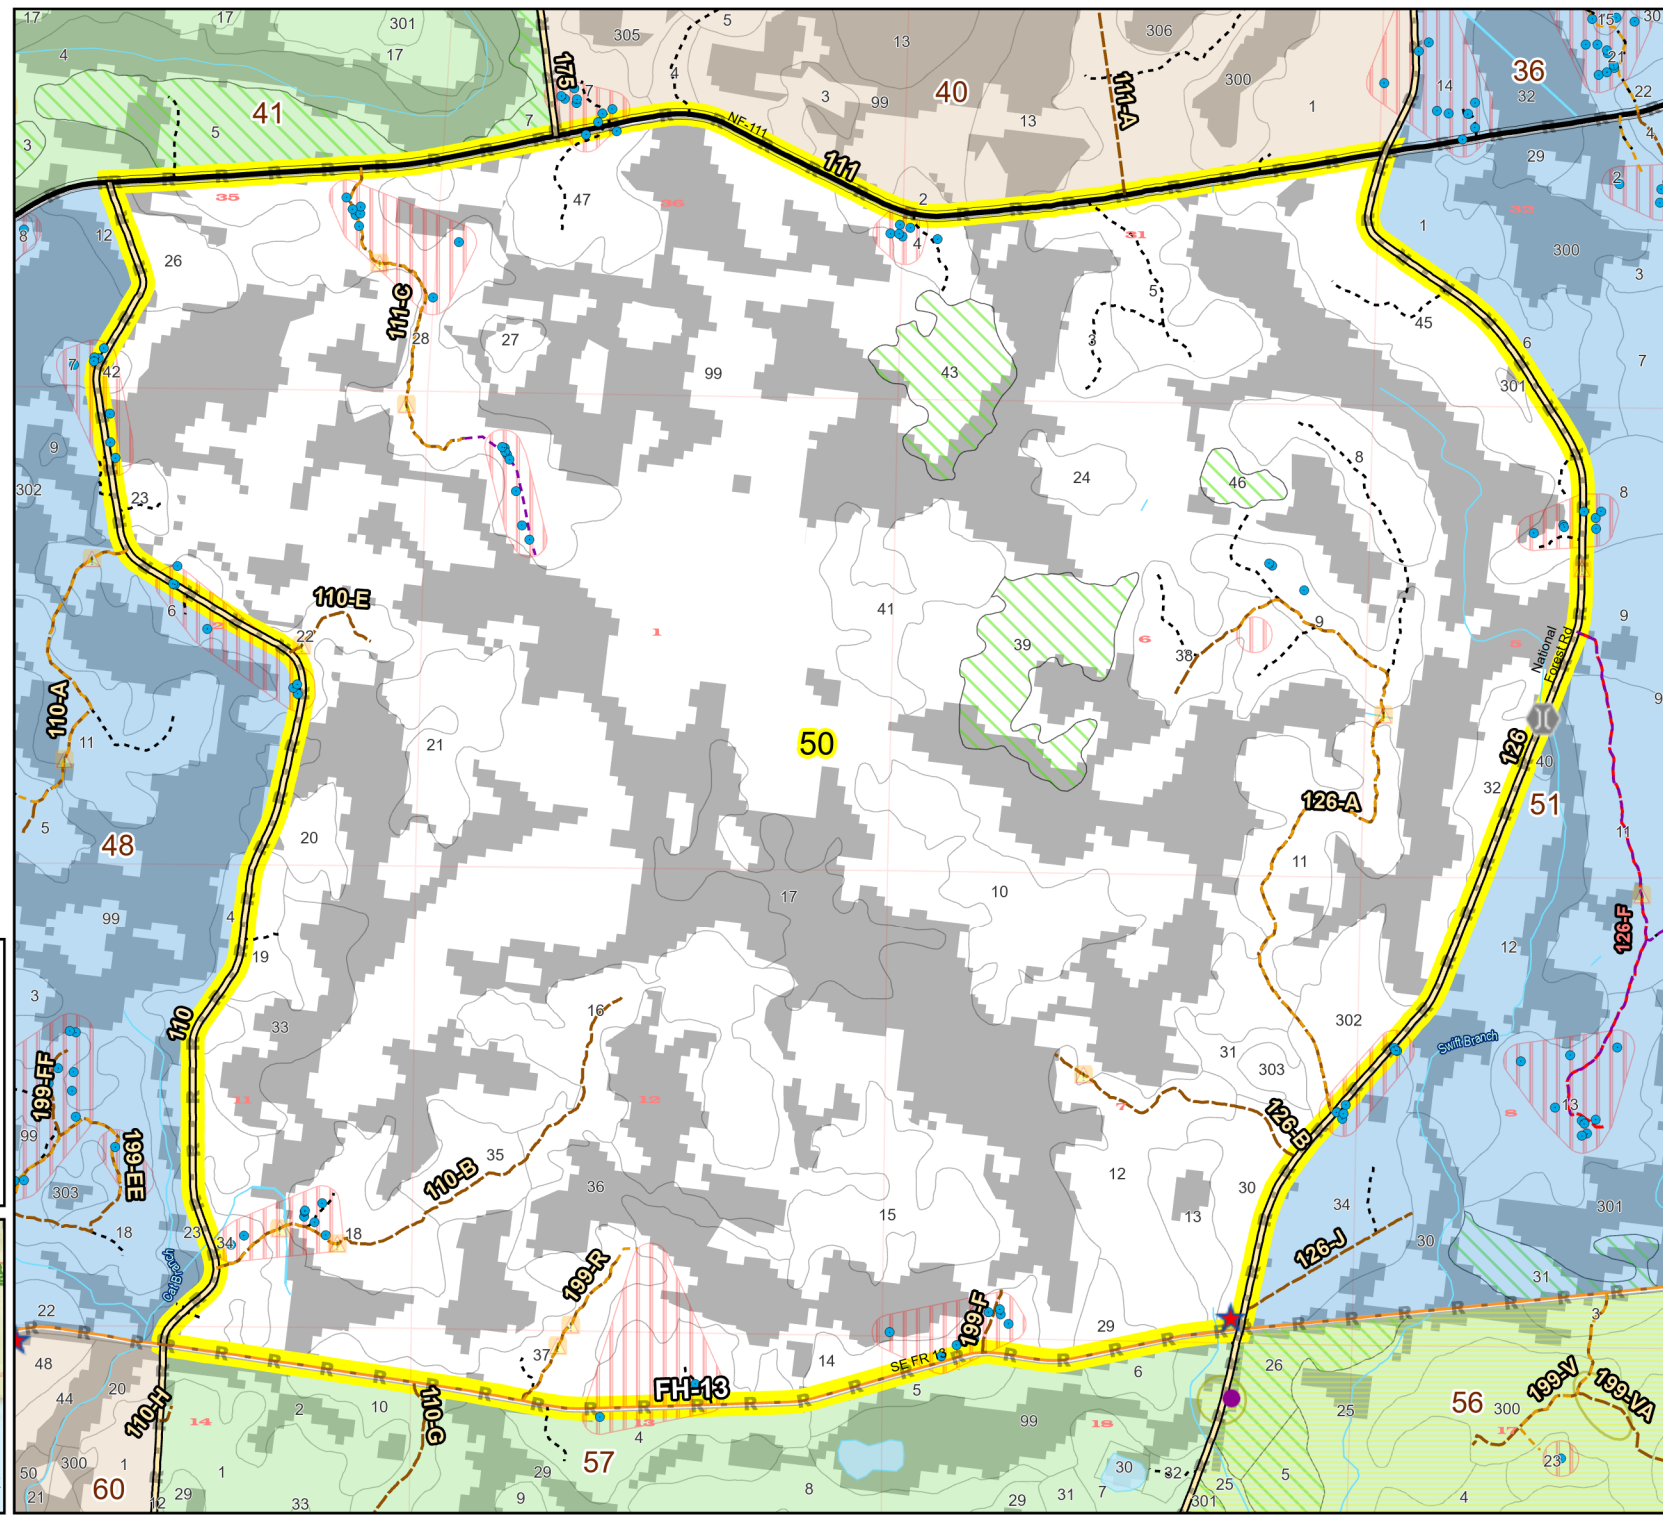

**Prescribe Burn Map**  
 District: Apalachicola  
 Apalachicola National Forest  
**Burn Unit 50**  
 4413 FACTS Reportable Acres  
 2922 Burnable Acres  
 Last Burned: 2/28/2021

- RCW Tree
- RCW Cluster
- No Disturbance Zone
- ★ Apiary
- Road Erosion Control Line
- Road
- access by foot
- access by utv
- Sapling Pines

Age of Rough Last Updated: 11/6/2024

BurnDate	Tr. Winds	Temp	Mix Ht.
RH	Disp. Index	Wind	KBDI
DSR	RX Position	Burn Boss	