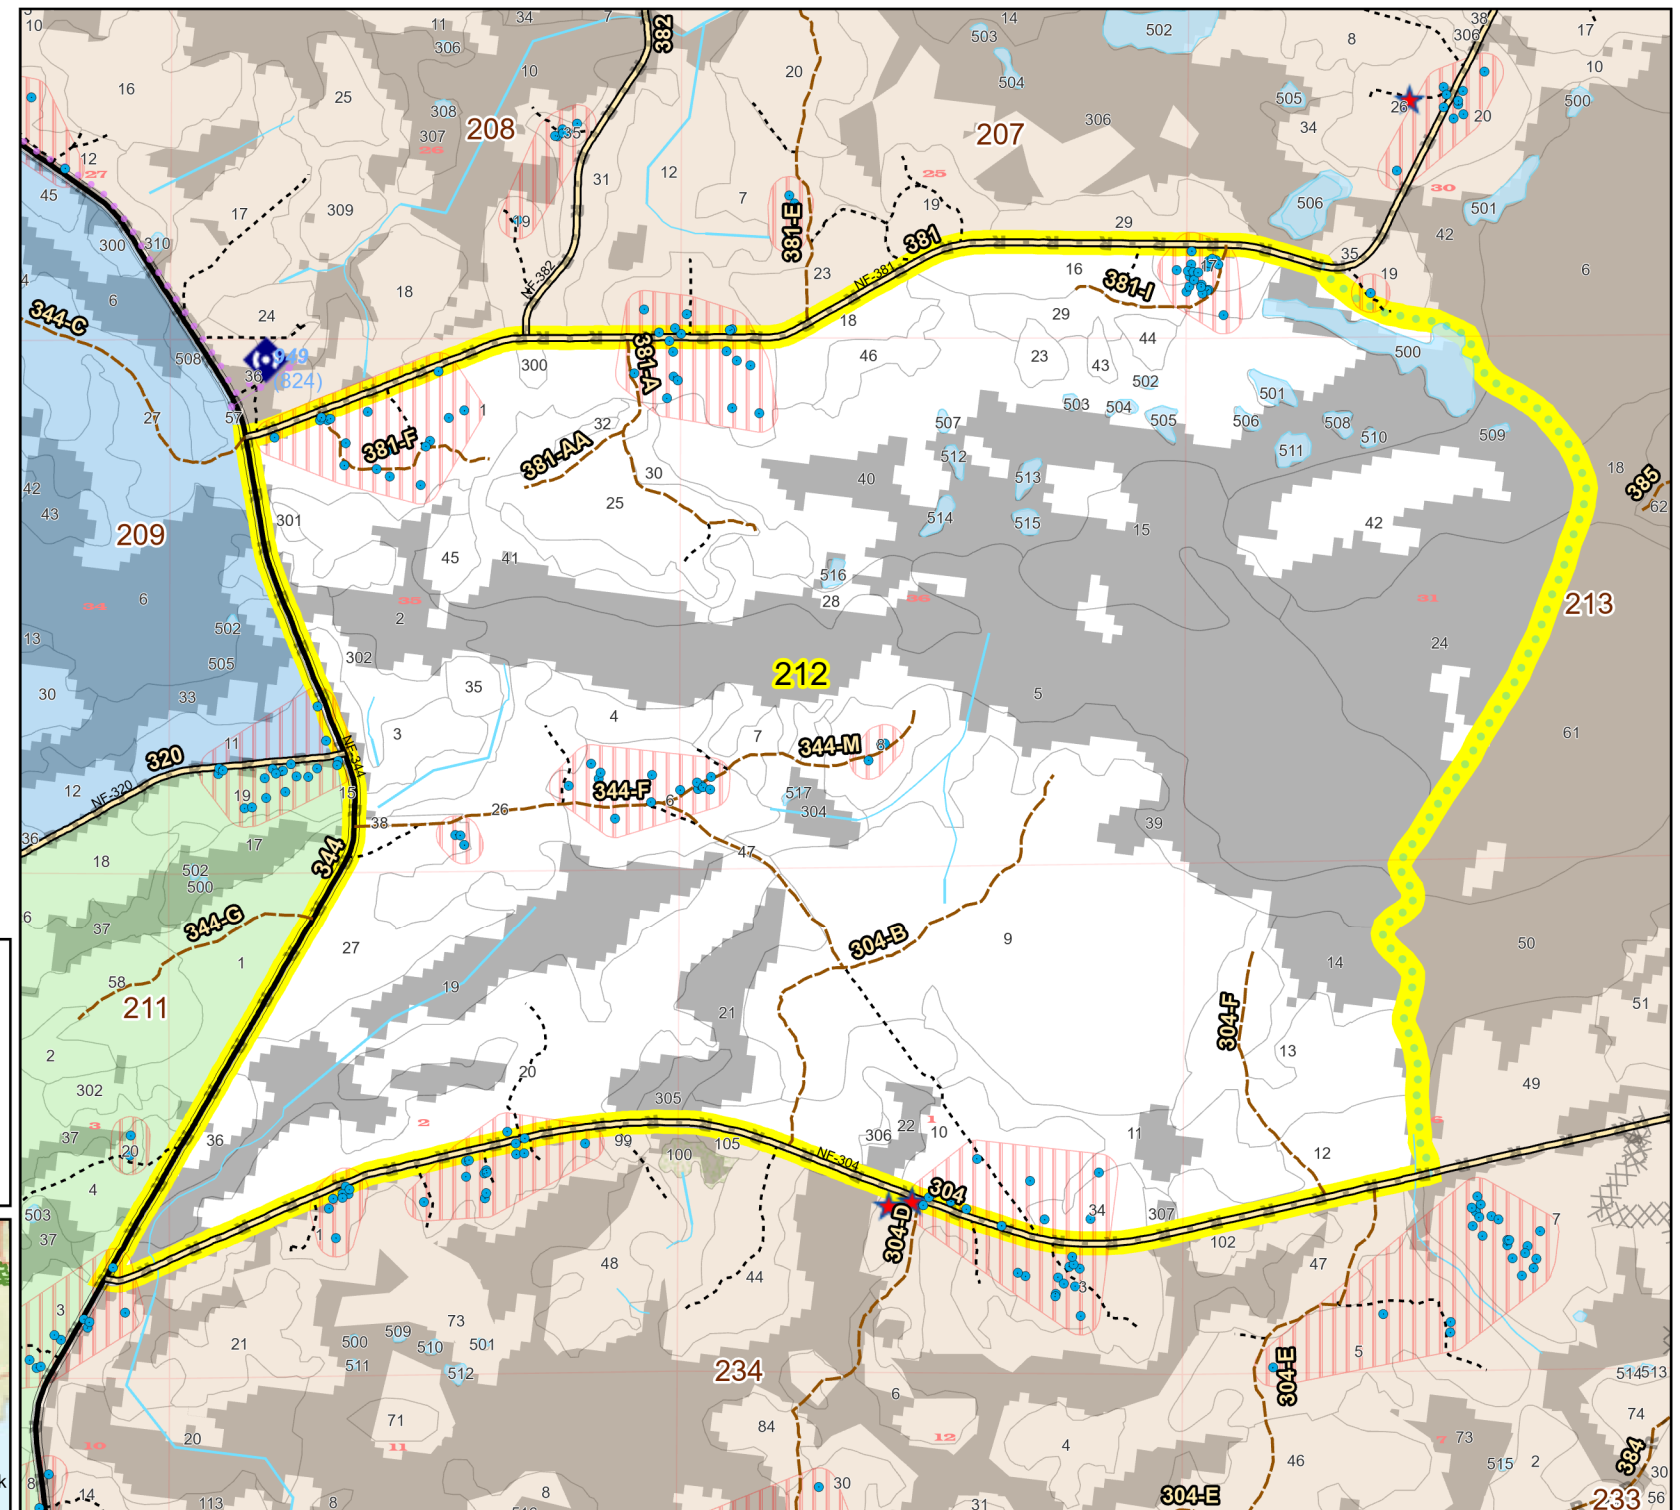

Prescribe Burn Map  
 District: Wakulla  
 Apalachicola National Forest  
**Burn Unit 212**  
 2622 FACTS Reportable Acres  
 1666 Burnable Acres  
 Last Burned: 1/30/2024

- RCW Tree
- RCW Cluster
- No
- Disturbance Zone
- ★ Apiary
- Road Erosion
- Dozer Line
- Control Line
- Road
- ⋯ Natural Feature Line
- Savannah

**Burnable Area**

<span style="background-color: #cccccc; border: 1px solid black; width: 15px; height: 10px; display: inline-block;"></span> Did not burn last 27 yrs	<span style="background-color: #e0e0e0; border: 1px solid black; width: 15px; height: 10px; display: inline-block;"></span> > 10 - 15
<span style="background-color: #e0e0e0; border: 1px solid black; width: 15px; height: 10px; display: inline-block;"></span> Burned during last 27 yrs	<span style="background-color: #e0e0e0; border: 1px solid black; width: 15px; height: 10px; display: inline-block;"></span> > 15 - 20
	<span style="background-color: #e0e0e0; border: 1px solid black; width: 15px; height: 10px; display: inline-block;"></span> > 20 - 25