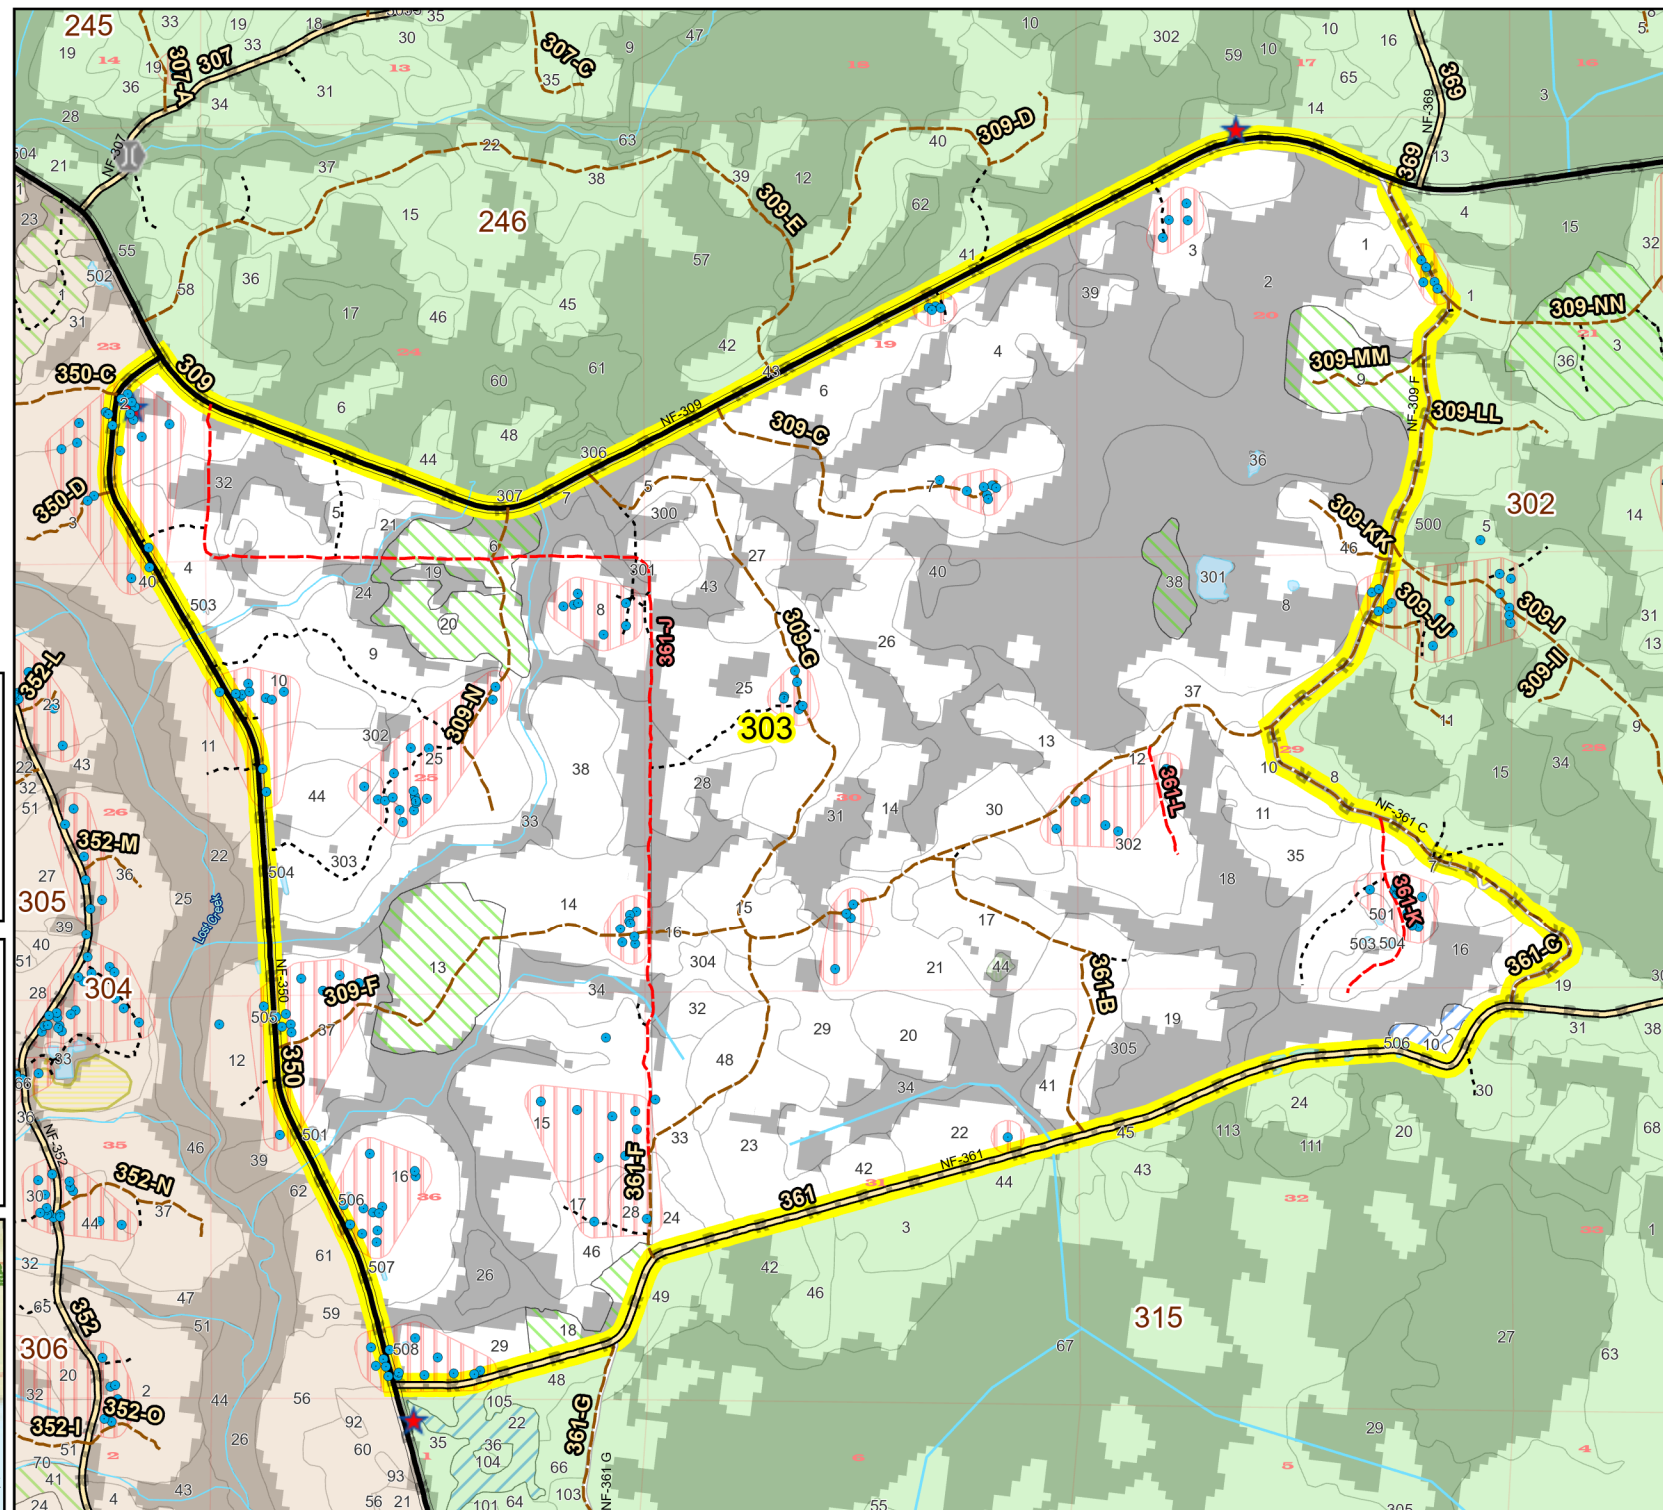

Prescribe Burn Map
 District: Wakulla
 Apalachicola National Forest
Burn Unit 303
 3514 FACTS Reportable Acres
 2218 Burnable Acres
 Last Burned: 4/19/2023

RCW Tree	Dozer Line
RCW Cluster No	Control Line Road
Disturbance Zone	Young Longleaf
Apiary	Sapling Pines
Road Erosion	Savannah

Burn Unit Info	
Burn Unit	Yrs. Last Burn 0 - 1
Private	> 1 - 2
USFS No Burn	> 2 - 3
	> 3 - 4
	> 4 - 5
	> 5 - 10
	> 10 - 15
	> 15 - 20
	> 20 - 25

Age of Rough Last Updated: 11/6/2024

BurnDate	Tr.Winds	Temp	Mix Ht.
RH	Disp. Index	Wind	KBDI
DSR	RX Position	Burn Boss	