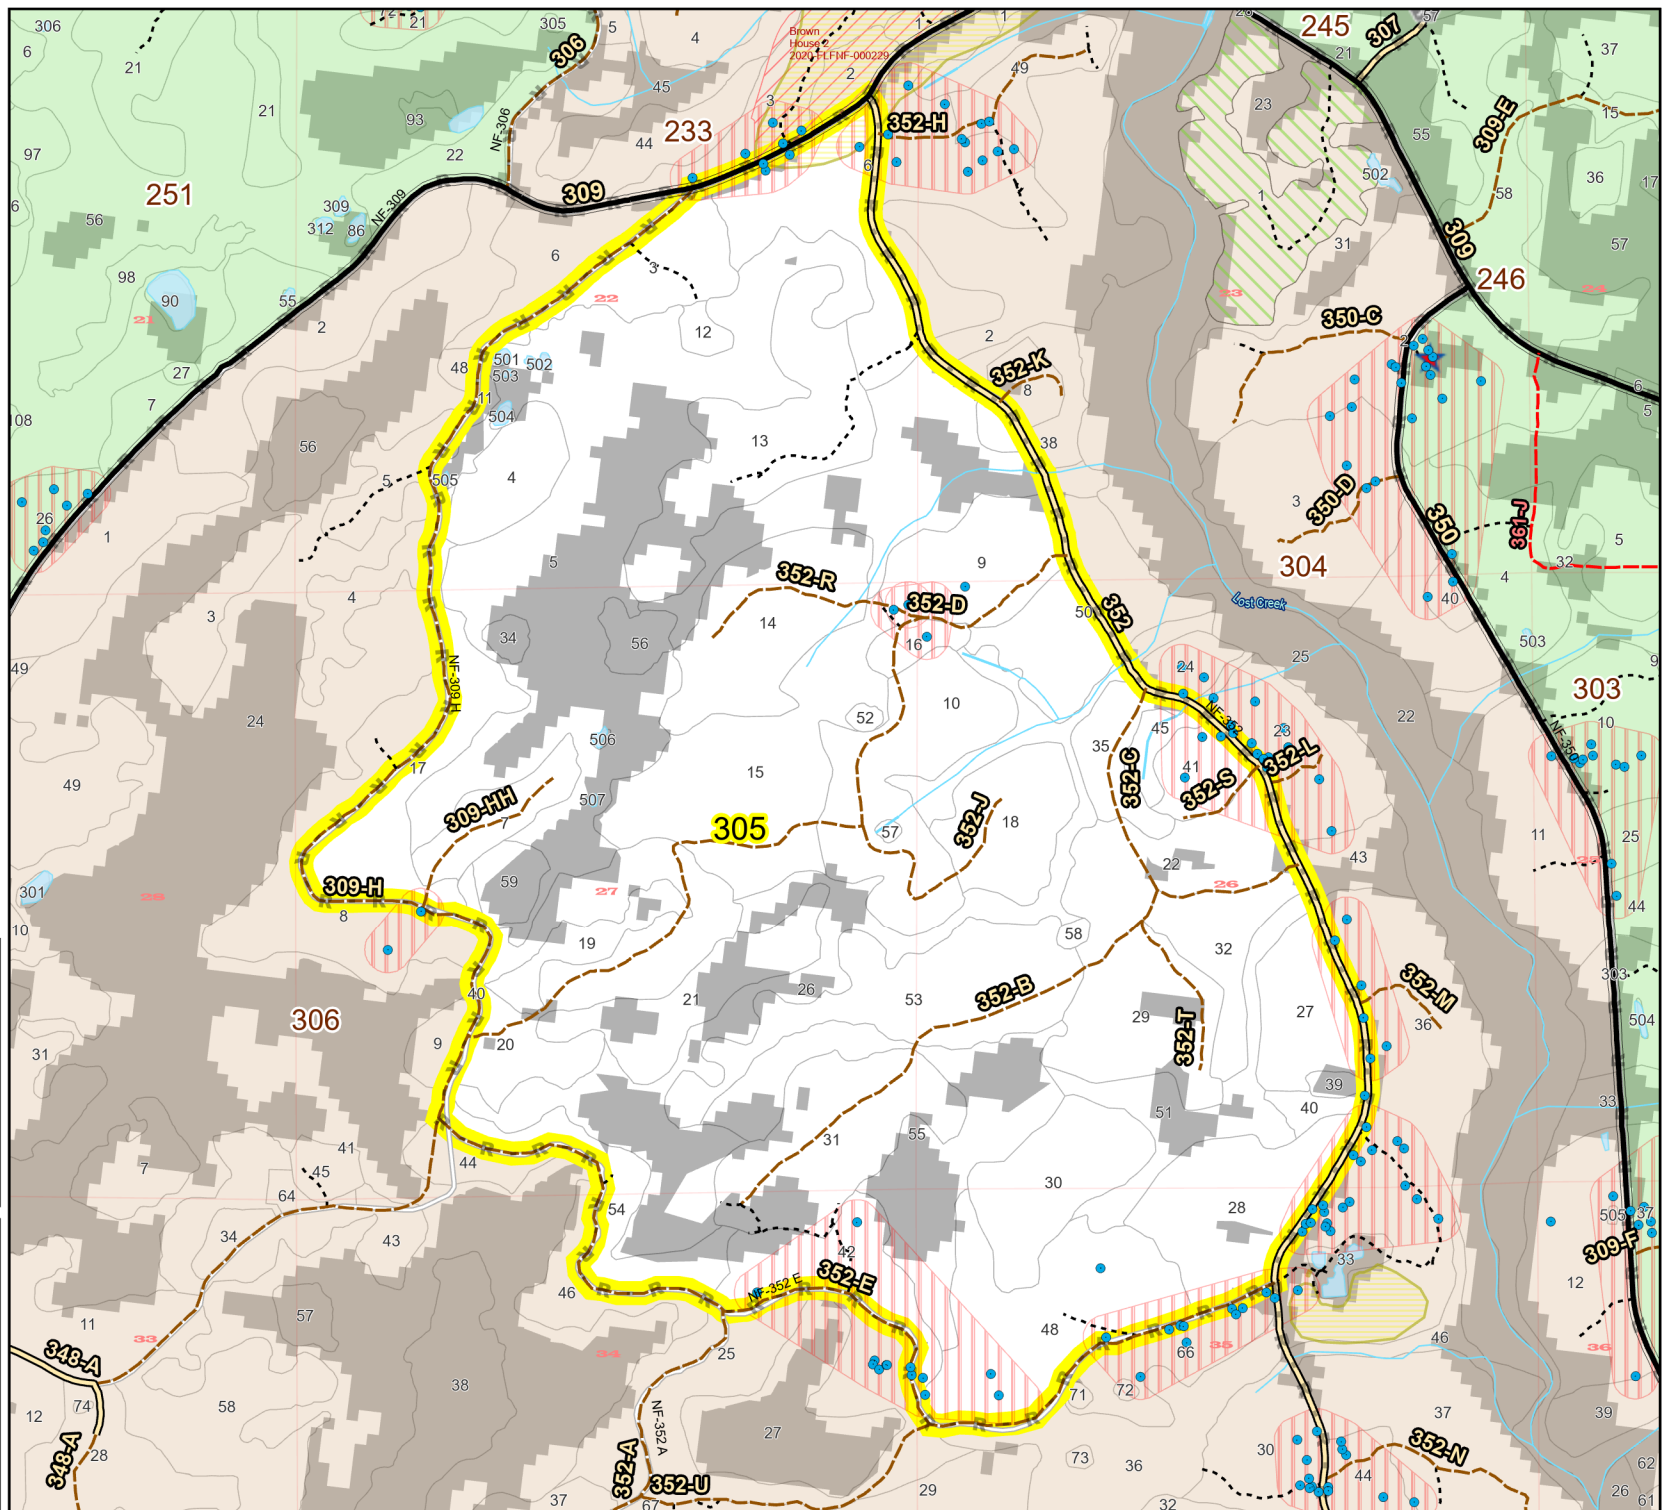

**Prescribe Burn Map**  
 District: Wakulla  
 Apalachicola National Forest  
**Burn Unit 305**  
 1387 FACTS Reportable Acres  
 1151 Burnable Acres  
 Last Burned: 5/2/2024

- RCW Tree
- RCW Cluster
- No
- Disturbance Zone
- ★ Apiary
- Road Erosion Control Line
- Road
- Sapling Pines

Age of Rough Last Updated: 11/6/2024

BurnDate	Tr.Winds	Temp	Mix Ht.
RH	Disp. Index	Wind	KBDI
DSR	RX Position	Burn Boss	