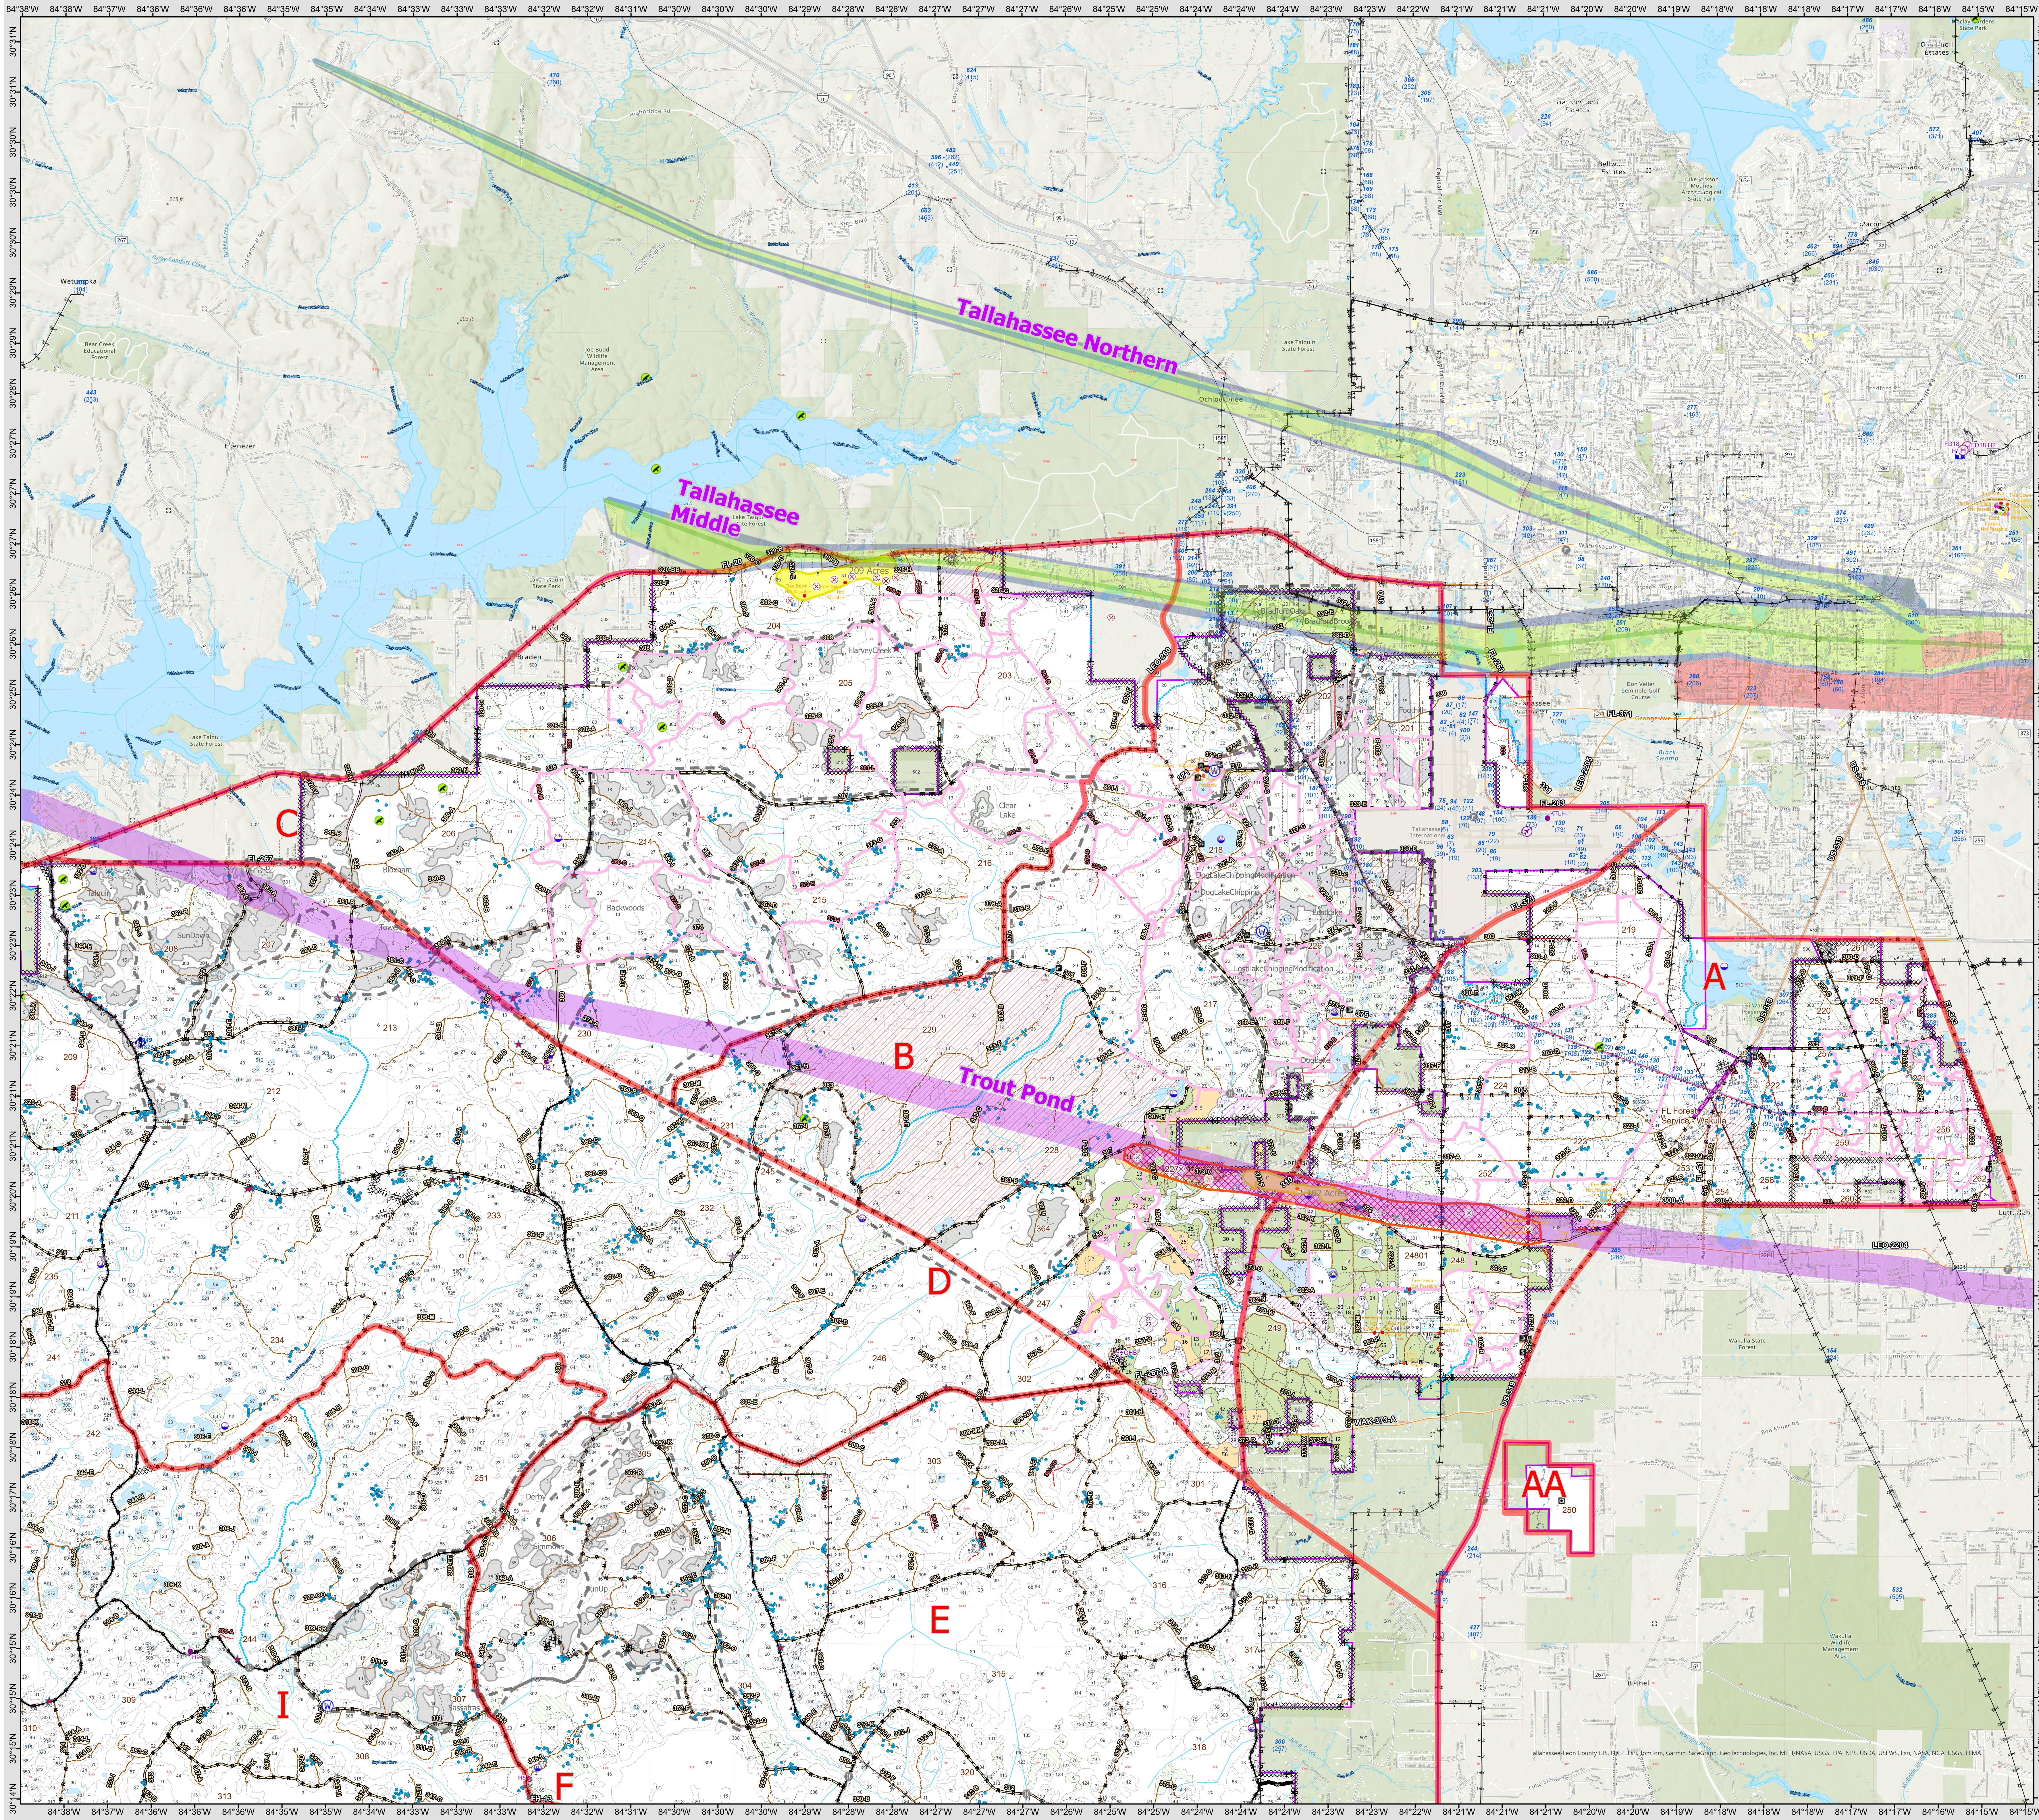

Apalachicola National Forest Emergency Response Map

Legend	
EF scale	1 - 100
EF 1	EF 2
EF 3	EF 4
EF 5	EF 6
EF 7	EF 8
EF 9	EF 10
EF 11	EF 12
EF 13	EF 14
EF 15	EF 16
EF 17	EF 18
EF 19	EF 20
EF 21	EF 22
EF 23	EF 24
EF 25	EF 26
EF 27	EF 28
EF 29	EF 30
EF 31	EF 32
EF 33	EF 34
EF 35	EF 36
EF 37	EF 38
EF 39	EF 40
EF 41	EF 42
EF 43	EF 44
EF 45	EF 46
EF 47	EF 48
EF 49	EF 50
EF 51	EF 52
EF 53	EF 54
EF 55	EF 56
EF 57	EF 58
EF 59	EF 60
EF 61	EF 62
EF 63	EF 64
EF 65	EF 66
EF 67	EF 68
EF 69	EF 70
EF 71	EF 72
EF 73	EF 74
EF 75	EF 76
EF 77	EF 78
EF 79	EF 80
EF 81	EF 82
EF 83	EF 84
EF 85	EF 86
EF 87	EF 88
EF 89	EF 90
EF 91	EF 92
EF 93	EF 94
EF 95	EF 96
EF 97	EF 98
EF 99	EF 100
EF 101	EF 102
EF 103	EF 104
EF 105	EF 106
EF 107	EF 108
EF 109	EF 110
EF 111	EF 112
EF 113	EF 114
EF 115	EF 116
EF 117	EF 118
EF 119	EF 120
EF 121	EF 122
EF 123	EF 124
EF 125	EF 126
EF 127	EF 128
EF 129	EF 130
EF 131	EF 132
EF 133	EF 134
EF 135	EF 136
EF 137	EF 138
EF 139	EF 140
EF 141	EF 142
EF 143	EF 144
EF 145	EF 146
EF 147	EF 148
EF 149	EF 150
EF 151	EF 152
EF 153	EF 154
EF 155	EF 156
EF 157	EF 158
EF 159	EF 160
EF 161	EF 162
EF 163	EF 164
EF 165	EF 166
EF 167	EF 168
EF 169	EF 170
EF 171	EF 172
EF 173	EF 174
EF 175	EF 176
EF 177	EF 178
EF 179	EF 180
EF 181	EF 182
EF 183	EF 184
EF 185	EF 186
EF 187	EF 188
EF 189	EF 190
EF 191	EF 192
EF 193	EF 194
EF 195	EF 196
EF 197	EF 198
EF 199	EF 200
EF 201	EF 202
EF 203	EF 204
EF 205	EF 206
EF 207	EF 208
EF 209	EF 210
EF 211	EF 212
EF 213	EF 214
EF 215	EF 216
EF 217	EF 218
EF 219	EF 220
EF 221	EF 222
EF 223	EF 224
EF 225	EF 226
EF 227	EF 228
EF 229	EF 230
EF 231	EF 232
EF 233	EF 234
EF 235	EF 236
EF 237	EF 238
EF 239	EF 240
EF 241	EF 242
EF 243	EF 244
EF 245	EF 246
EF 247	EF 248
EF 249	EF 250
EF 251	EF 252
EF 253	EF 254
EF 255	EF 256
EF 257	EF 258
EF 259	EF 260
EF 261	EF 262
EF 263	EF 264
EF 265	EF 266
EF 267	EF 268
EF 269	EF 270
EF 271	EF 272
EF 273	EF 274
EF 275	EF 276
EF 277	EF 278
EF 279	EF 280
EF 281	EF 282
EF 283	EF 284
EF 285	EF 286
EF 287	EF 288
EF 289	EF 290
EF 291	EF 292
EF 293	EF 294
EF 295	EF 296
EF 297	EF 298
EF 299	EF 300

0 0.5 1 2 Miles

Data Projection: NAD_1983_StatePlane_Florida_North_FIPS_0903_Feet