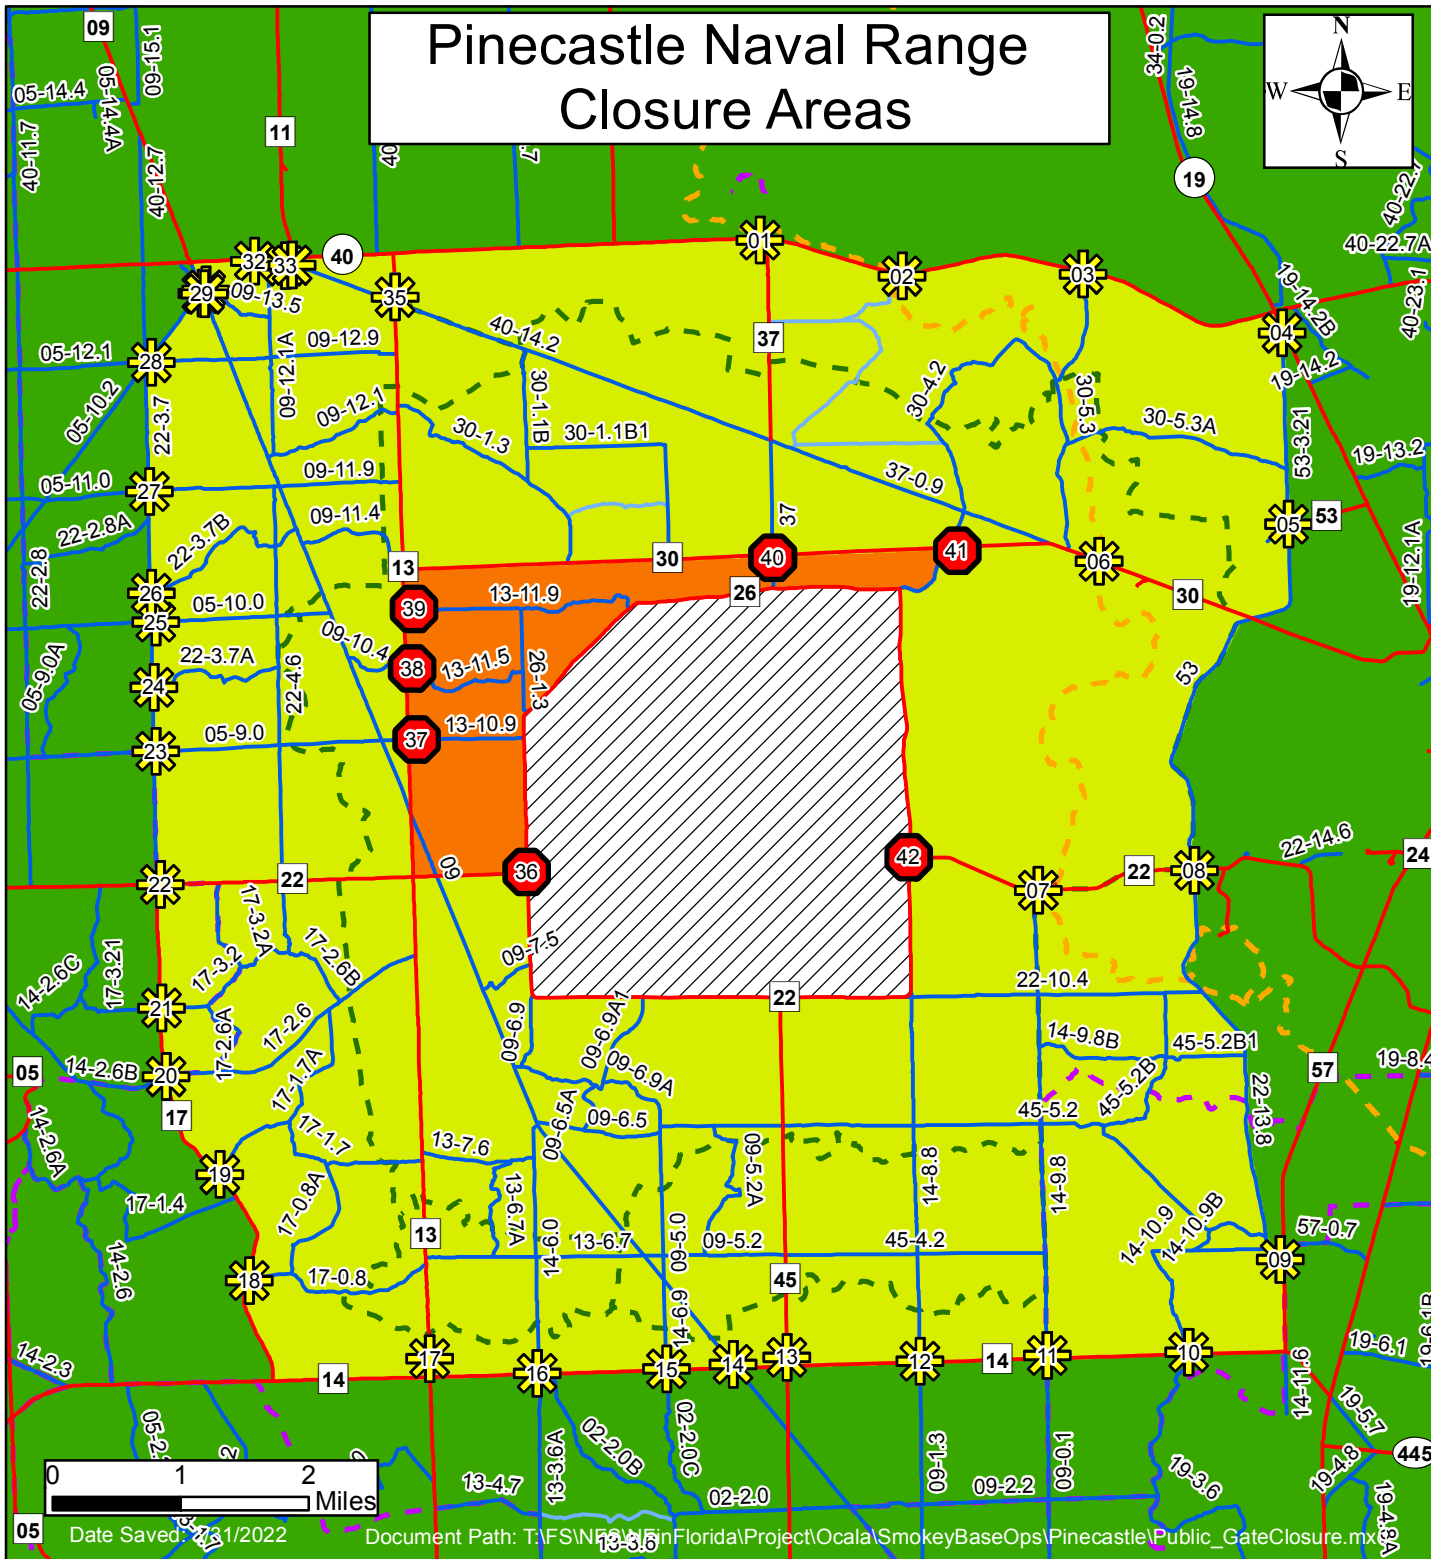

Pinecastle Naval Range Closure Areas

Space for Text

Vicinity Map

Legend

- Safety Zone Gates 1-35
- Safety Zone Gates 36-42
- Safety Zone Gates 1 - 35 Closure Area
- Safety Zone Gates 36 - 42 Closure Area
- Pinecastle Naval Range
- Main Roads
- Level 2 Roads
- Level 2 Roads (Seasonal)
- Florida National Scenic Trail
- Horse Trail
- Centennial Trail

Date Saved: 2/21/2022

Document Path: T:\FS\NRA\InFlorida\Project\Ocala\SmokyBaseOps\Pinecastle\Public_GateClosure.mxd